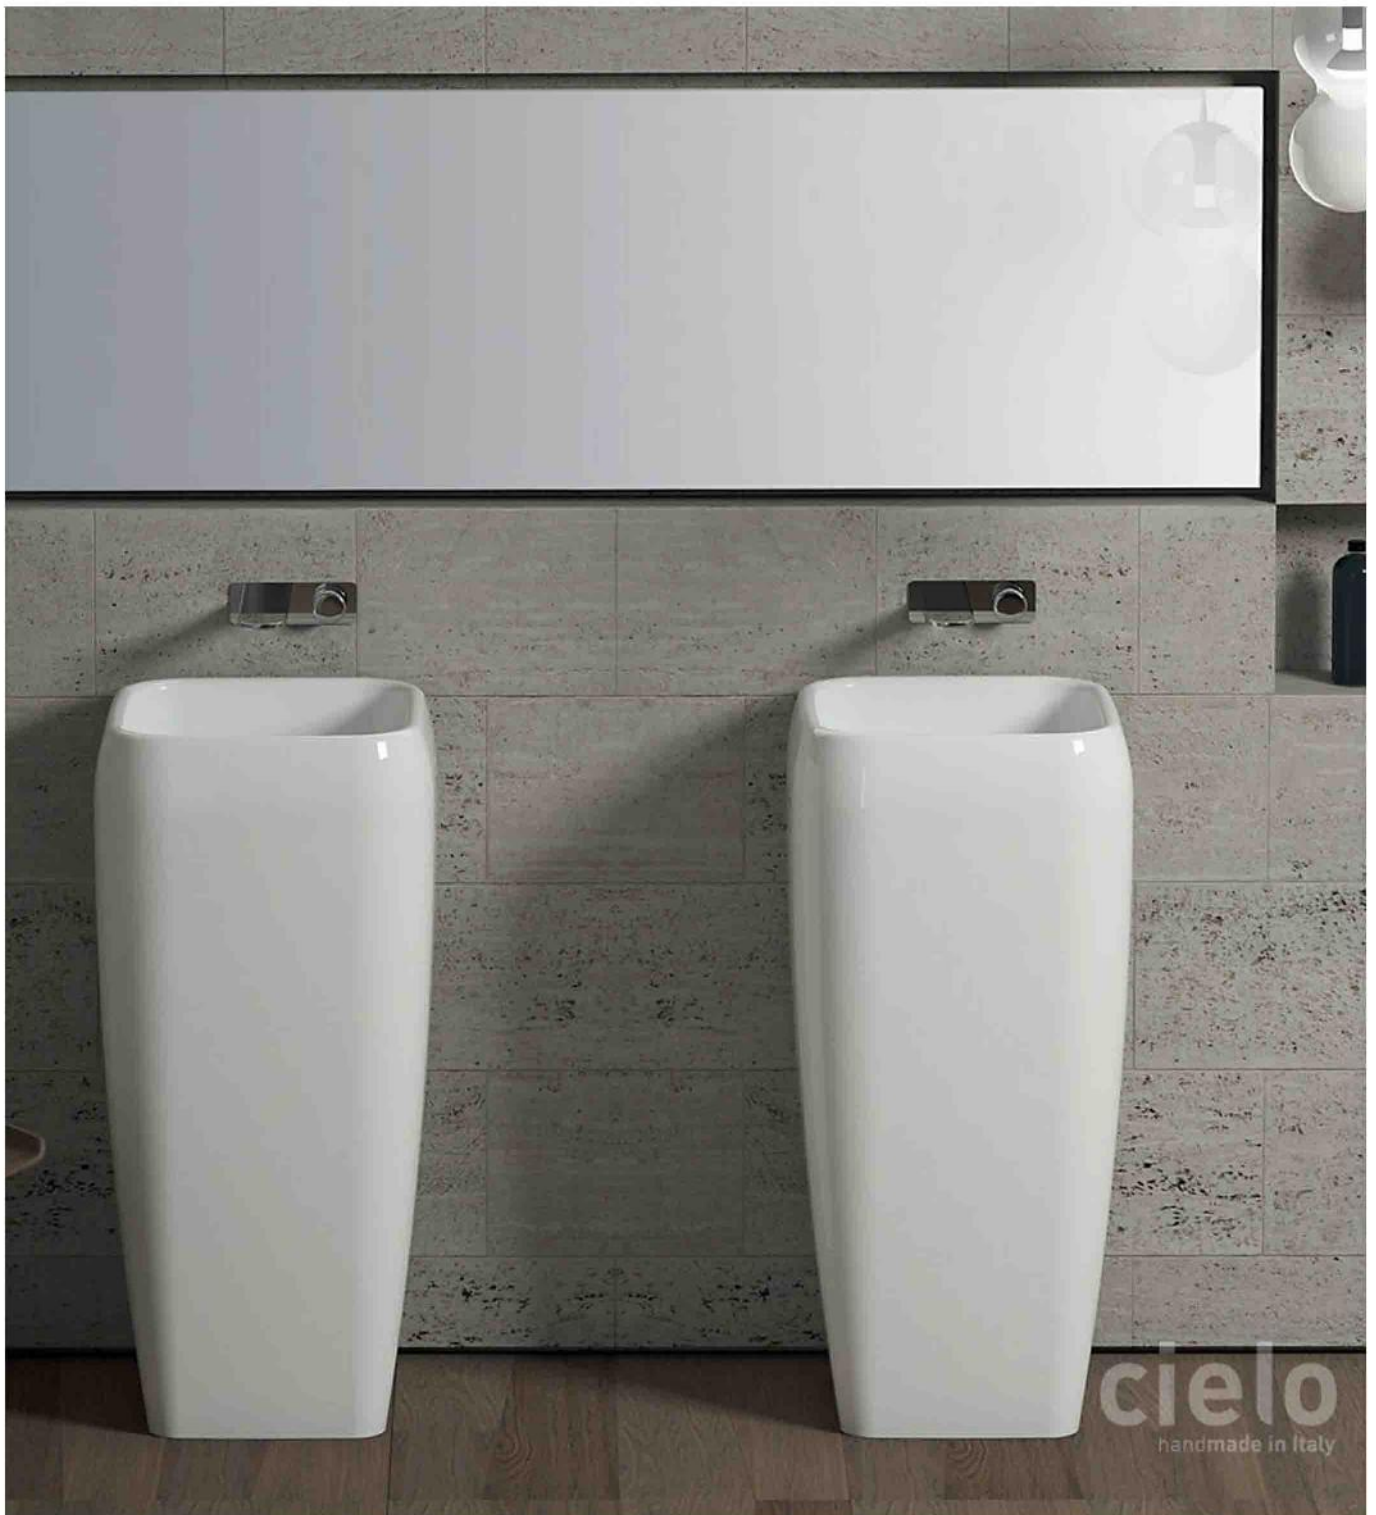

cielo
handmade in Italy

Free-Standing Basin