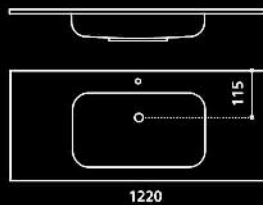

Material:

VetroFreddo[®]

Hole = 45 mm
Weight = 26,00 kg

white L 1220
JMI510C1220PO01

black L 1220
JMI510C1220PO30

GLASS DESIGN Blade Sotto Series

Material:
Pert[®]
polimero tecnologico

1		2		3		OPTIONAL		4		5					
Scegli il colore del TOP in vetro Choose the colour Full Colour Glass Top		Scegli il colore del lavabo Choose the washbasin colour BLADE		Trappo pieno Awn for overflow		Scegli il colore del carabotto Choose the cover colour		Scegli il colore e la misura del mobile (l'ingombro di attacco a muro) Choose cabinet and size for the fixture. (Wall fixing accessories included)							
bianco opaco/white mat code: BO	bianco lucido/white glossy code: BL	nero opaco/black mat code: NO	nero lucido/black glossy code: NL	foglia oro/gold leaf code: BLASFO	foglia argento/silver leaf code: BLASFA	bianco opaco/white mat code: BLASBO	nero opaco/black mat code: BLASNO	trappo pieno code: TPG	trappo laterale code: TP	lavabo colorato/leaf code: CRFO	lavabo argenteo/silver leaf code: CRFA	bianco lucido 1000/white glossy code: SINB100	bianco lucido 1200/white glossy code: SINB120	nero lucido 1000/black glossy code: SINN100	nero lucido 1200/black glossy code: SINN120