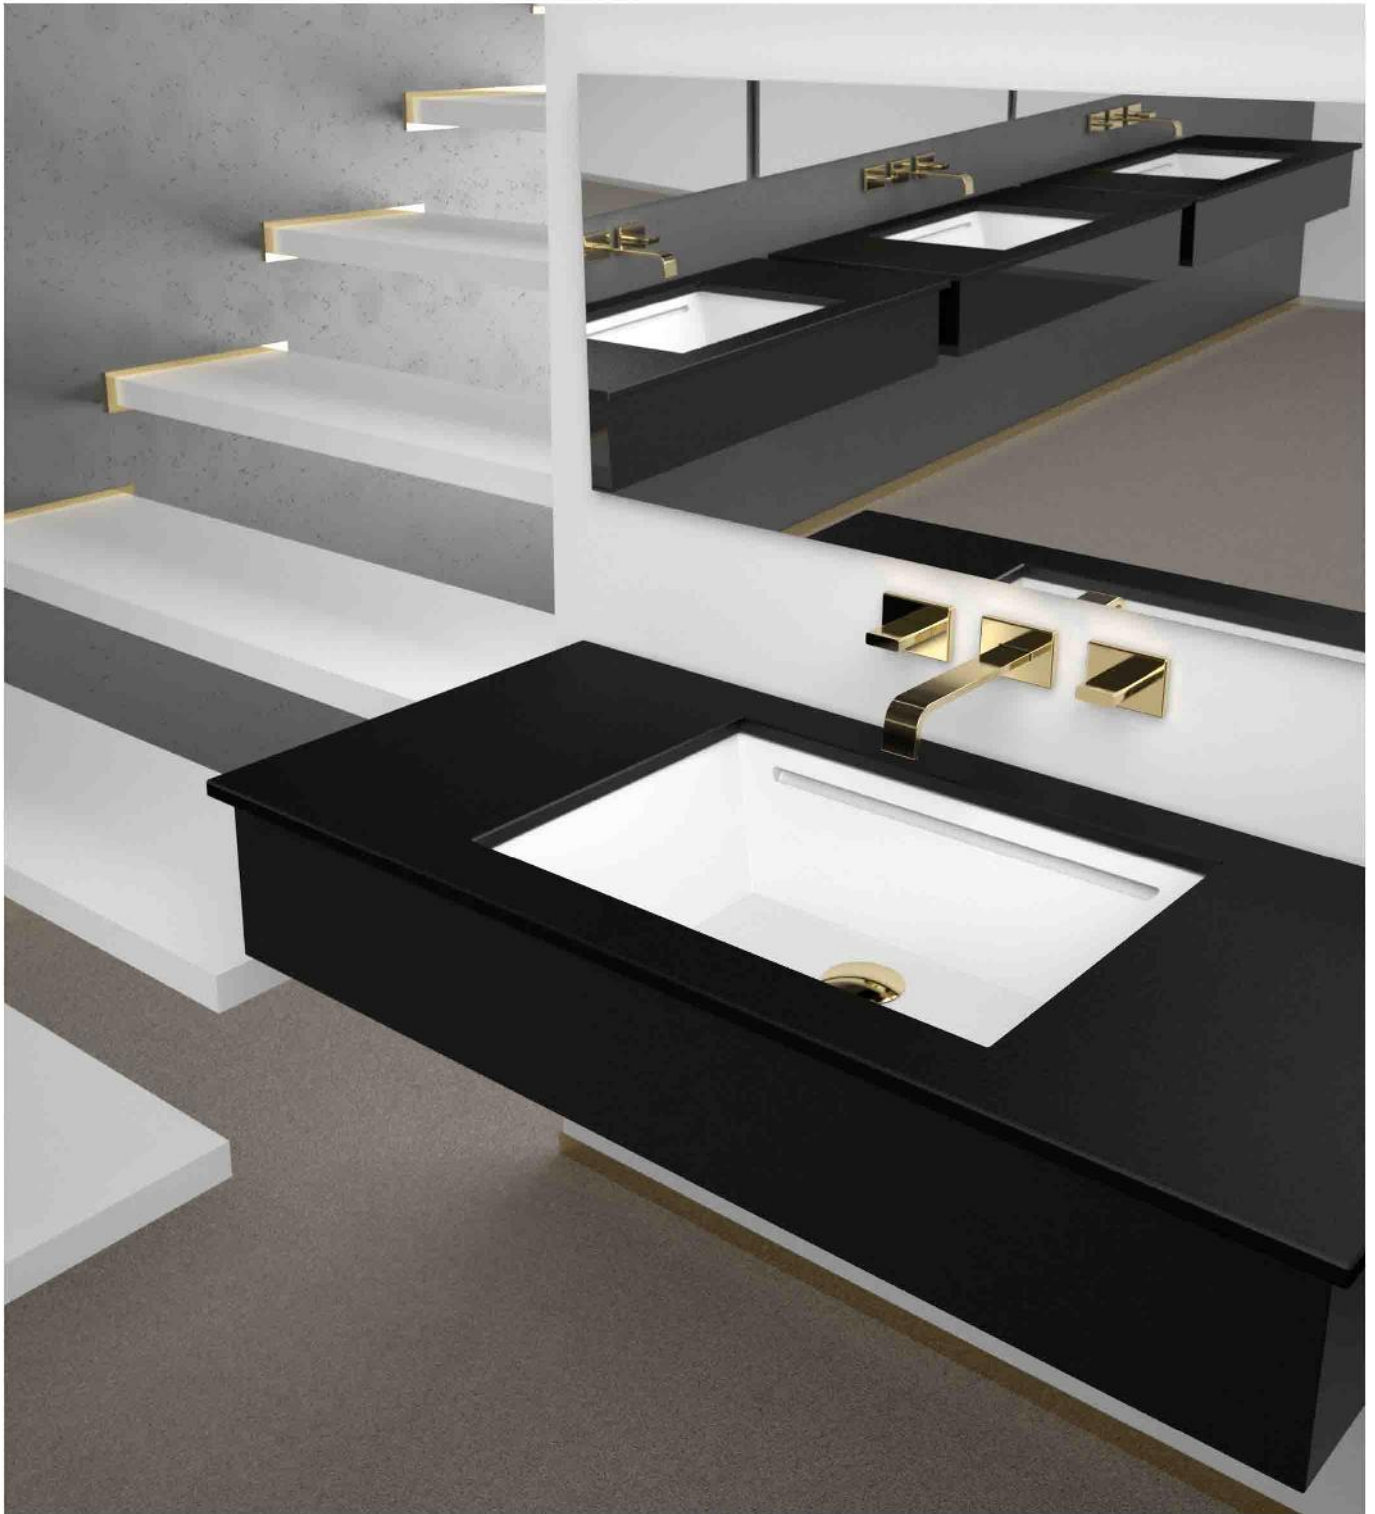

GLASS DESIGN

Yacht Sotto Series

Material:
TeknoForm®

1
Scegli il colore del TOP in vetro
Choose the colour
F.I. Colour Glass Top

☐ Bianco opaco/white mat code: BO
☐ Bianco lucido/glossy white code: BL
☐ Nero opaco/black mat code: NO
☐ Nero lucido/black glossy code: NL

2
Scegli il colore del lavabo
Choose the washbasin colour
YACHT

☐ H 150
☐ 400
☐ 520

☐ Trappo pieno in ceramica
Washbasin with integrated over flow
☐ Bianco opaco/white mat code: YACHT580

OPTIONAL