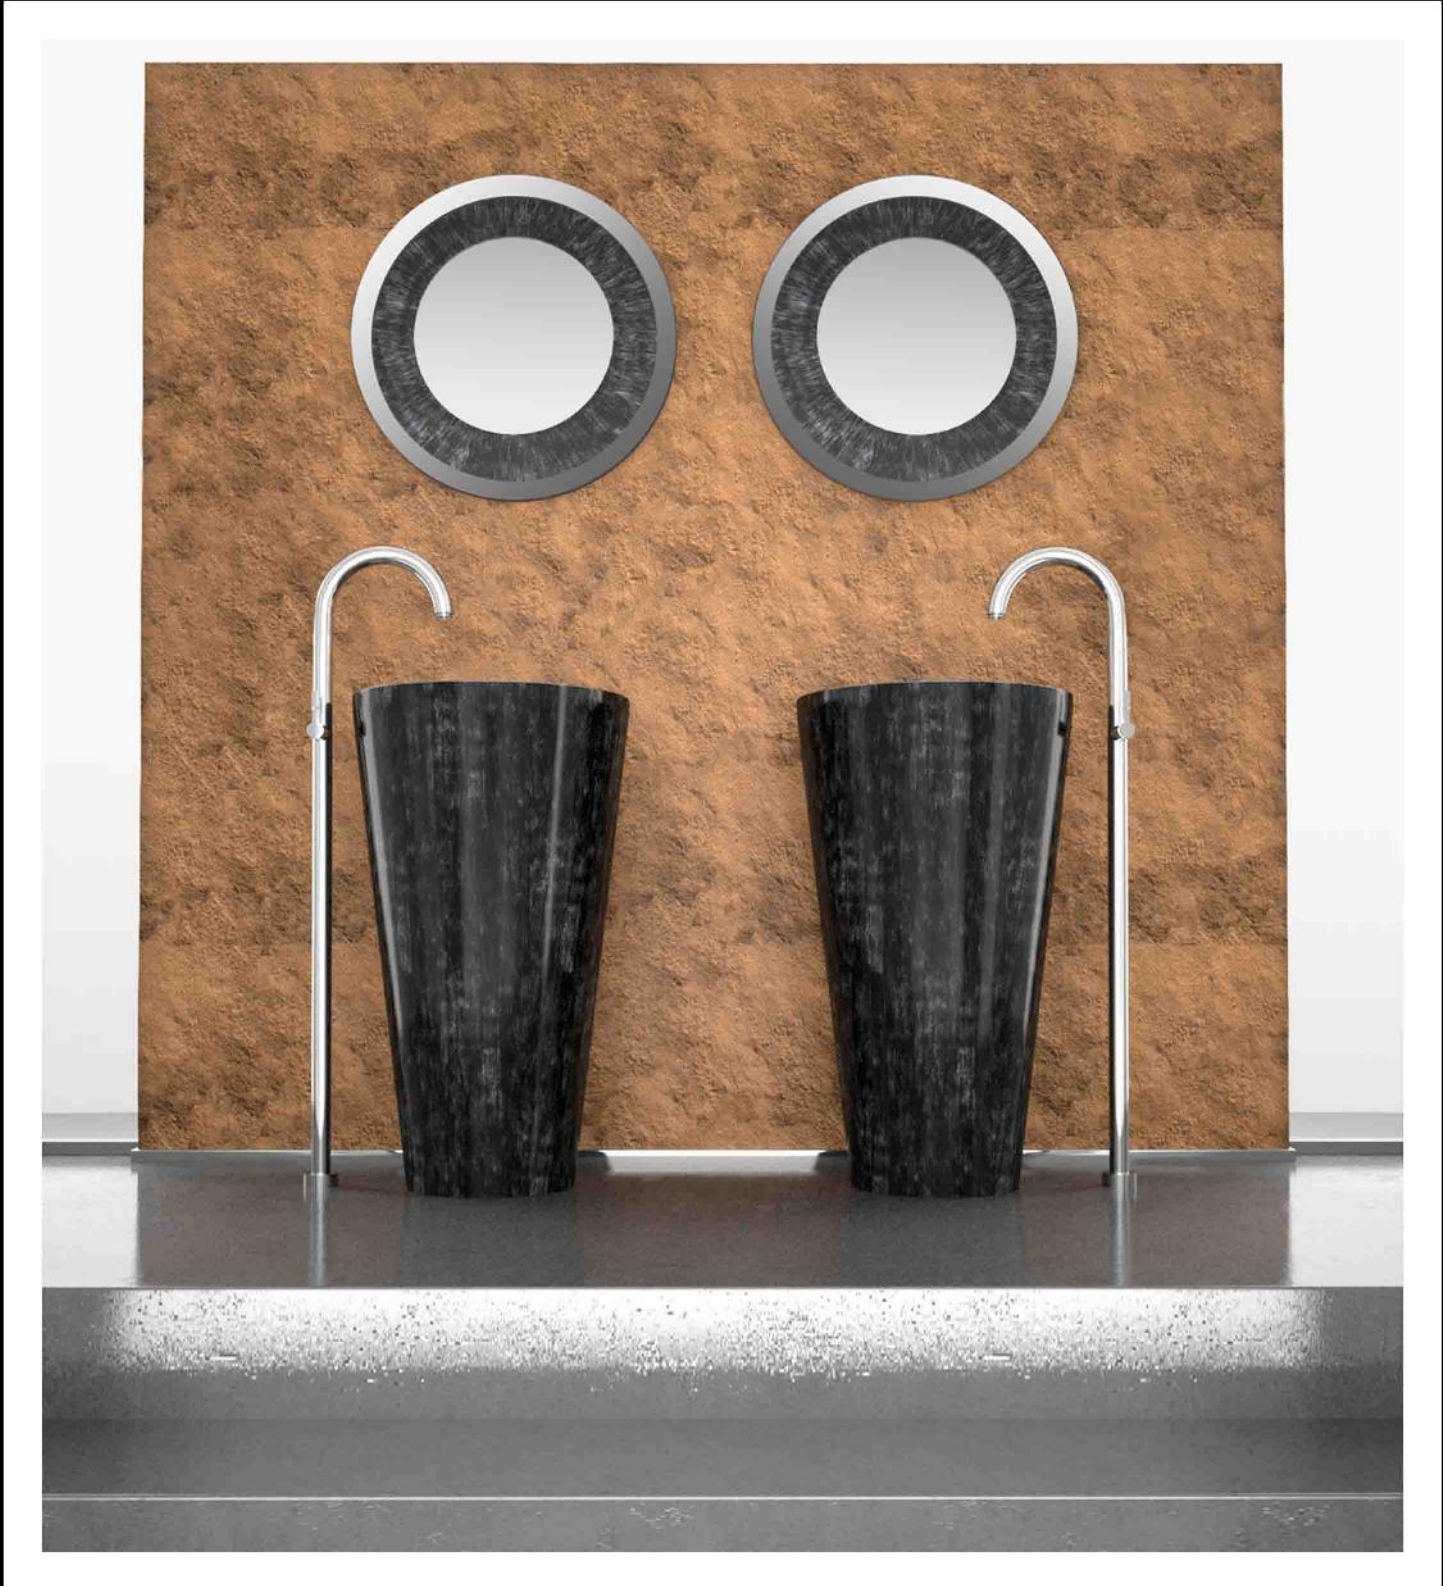

GLASS DESIGN

Tom Tom Series

Material:

Alumix®
lega d'alluminio

Hole = 45 mm
Weight = 8,40 kg

white / silver
ALUTOMTOMA05

black / silver
ALUTOMTOMA02