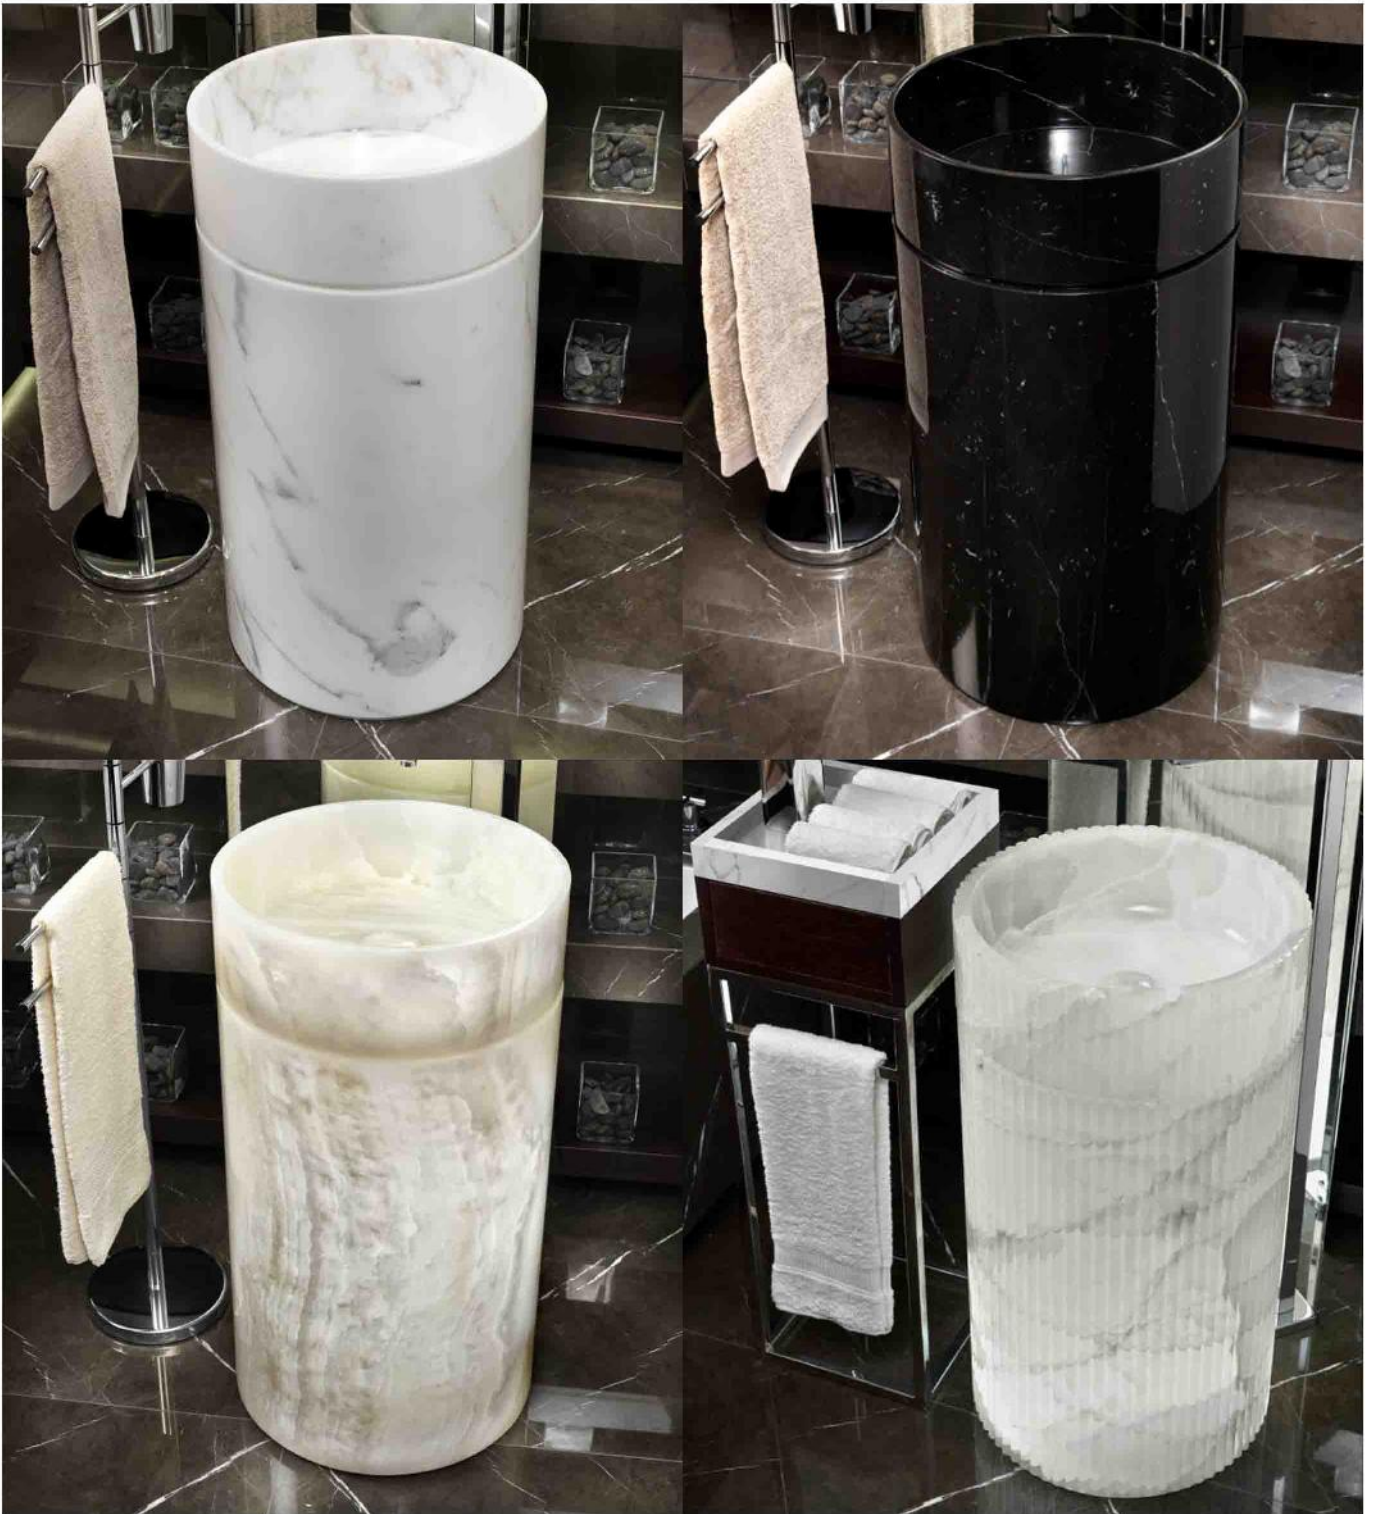

➔ **FLAMINIA.**

Free-Standing Basin

FLAMINIA
Bonola Series

Design:
Jasper Morrison

CERAMIC: glossy finish

matt finish

MGM

Venere Series

Material:

- Statuario White Marble
- Imperial Black Marble

MGM
Tango Series

Material:

- Statuario White Marble
- Grafite Marble

MGM
Ikarus Series

Material:

- Statuario White Marble
- Marmo Nero Imperiale
- Onice Bianco Retroilluminato
- Backlit White Onyx