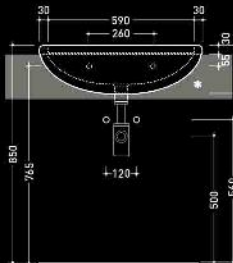

➔ **FLAMINIA.**

Semi-Recessed Basin

FLAMINIA

Fidia Series

Design:
Flaminia Design Team

CERAMIC: glossy finish

matt finish

COLORS IN ELIMINATION