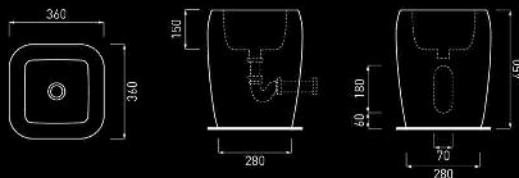

CIELO
Shui Series

Design:
Paolo d'Arrigo