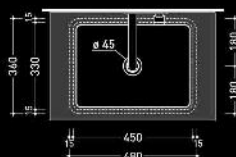

FLAMINIA
Miniwash Fly Series

Design:
Giulio Cappellini