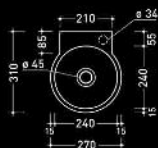

CERAMIC: glossy finish

mat finish

→ **FLAMINIA.**

Wall-Hung Basin

FLAMINIA
Miniwash Fly Series

Design:
Giulio Cappellini

➔ **FLAMINIA.**

Wall-Hung Basin