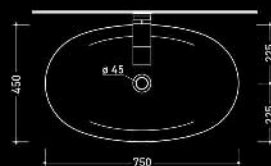

CERAMIC: glossy finish

matt finish