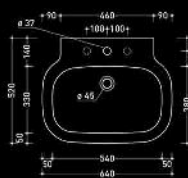

FLAMINIA
Sprint Series

Design:
Flaminia Design Team