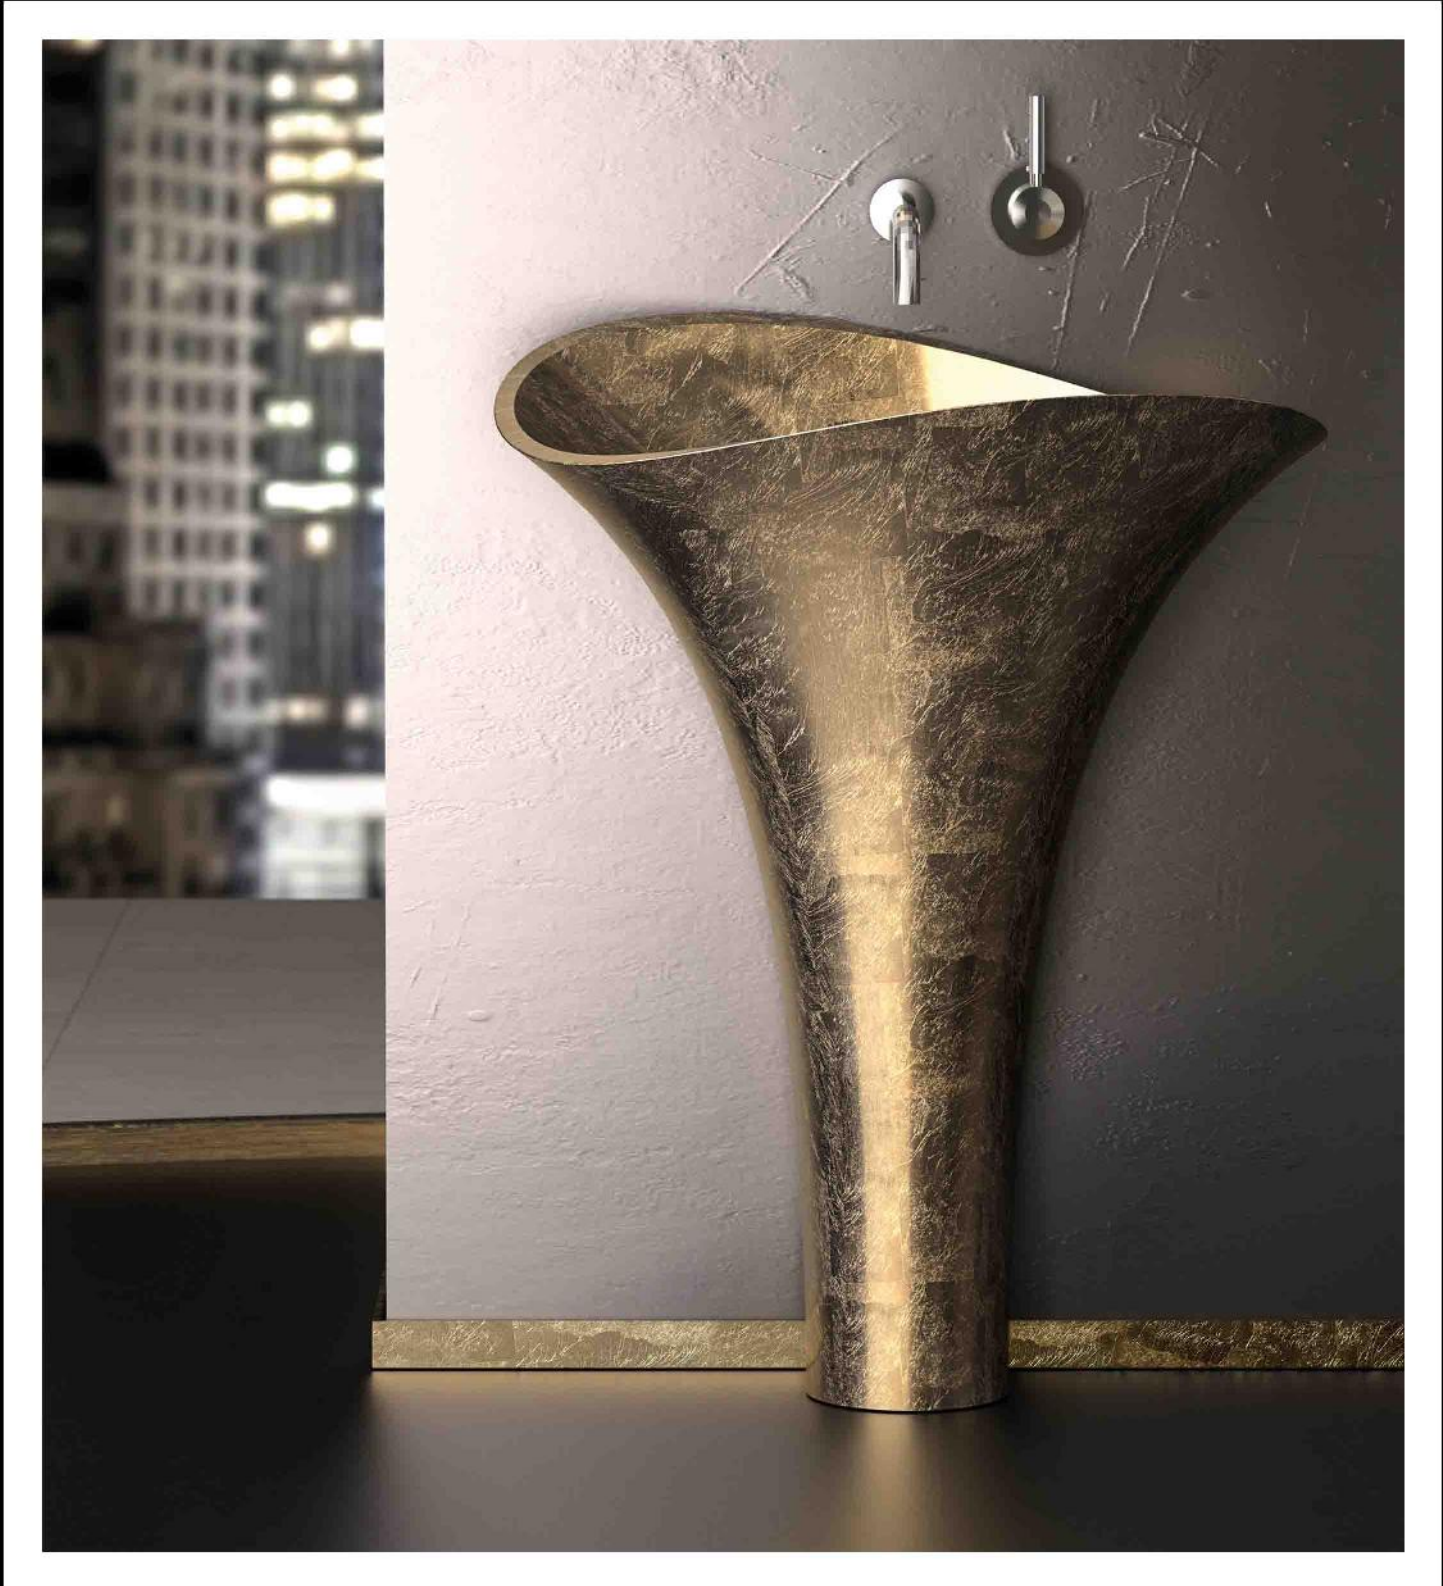

Void Series

Design:
Fabio Novembre

CERAMIC: glossy finish

matt finish

FREE-STANDING BASIN

GLASS DESIGN
Flower Evolution Series

Material:
VetroFreddo[®]

Hole = 45 mm
Weight = 22,00 kg