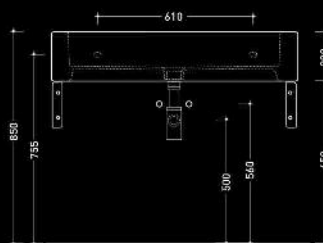

FLAMINIA
Acquagrande
Series

Design:
Giulio Cappellini & Roberto Palomba