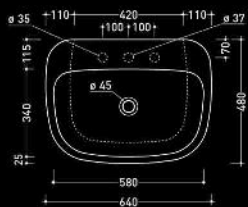

CERAMIC: glossy finish

white black grey light blue champagne

COLORS IN ELIMINATION

matt finish

milky white graphite antracite lava grey novola fango