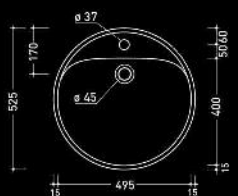

FLAMINIA
Twin Series

Design:
Ludovica &
Roberto Palomba