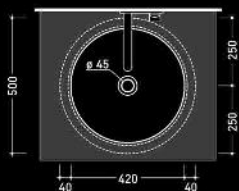

Design:
Giulio Cappellini

CERAMIC: glossy finish

matt finish

→ **FLAMINIA.**

Under-Counter Basin

FLAMINIA
Twin Set Series

Design:
Ludovica & Roberto
Palomba

CERAMIC: glossy finish