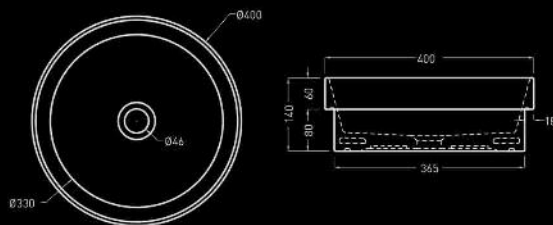

CIELO
Enjoy Series

Design:
Karim Rashid