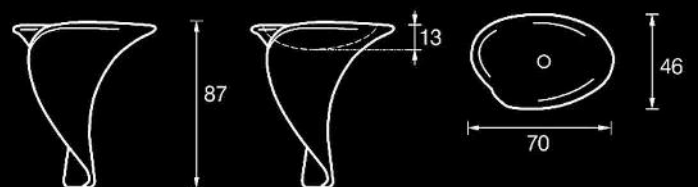

MASTELLA DESIGN

Kalla Series

Design: Oriano Favaretto

Material: Cristalplant

Finish: White