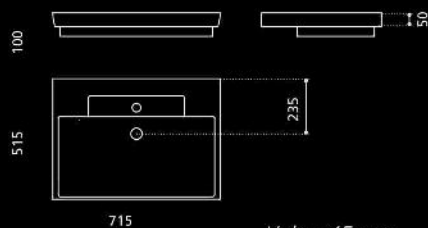

GLASS DESIGN

Italy FL Series

Material:

VetroFreddo[®]

Hole = 45 mm
Weight = 13,30 kg

white - 1 hole
ITFLPO01M

black - 1 hole
ITFLPO30M

white - 3 holes
ITFLPO013F