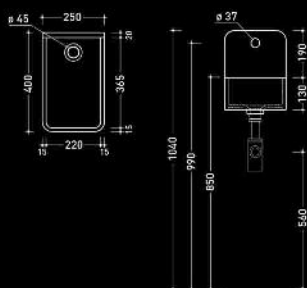

CERAMIC: glossy finish

mat finish

→ **FLAMINIA.**

Wall-Hung Basin

FLAMINIA
Miniwash Fly Series

Design:
Giulio Cappellini

➔ **FLAMINIA.**

Wall-Hung Basin