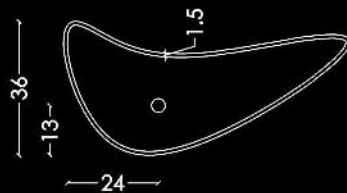

MGM
Milo Series

Material:
Statuario White
Marble