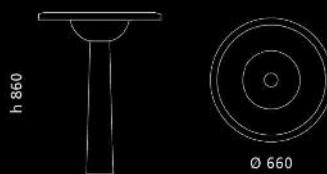

Hole = 45 mm
Weight = 11,80 kg