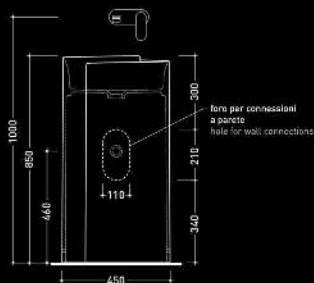

CERAMIC: glossy finish

COLORS IN ELIMINATION

matt finish