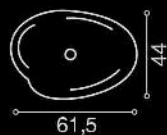

Material:
Statuario White
Marble

MASTELLA DESIGN

Kalla Short Series

Design: Oriano Favaretto

Material: Cristalplant

Finish: White

MASTELLA DESIGN

Sasso | Cristalplant Series