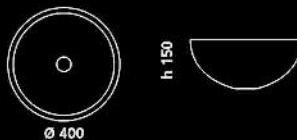

Ice Oval Series

Material:

transparent
ICEOVT01

Hole = 45 mm
Weight = 6,80 kg

GLASS DESIGN
Graffiti 40 Series

Material:

Florence Glass
ATELIER[®]

Hole = 45 mm
Weight = 4,30 kg