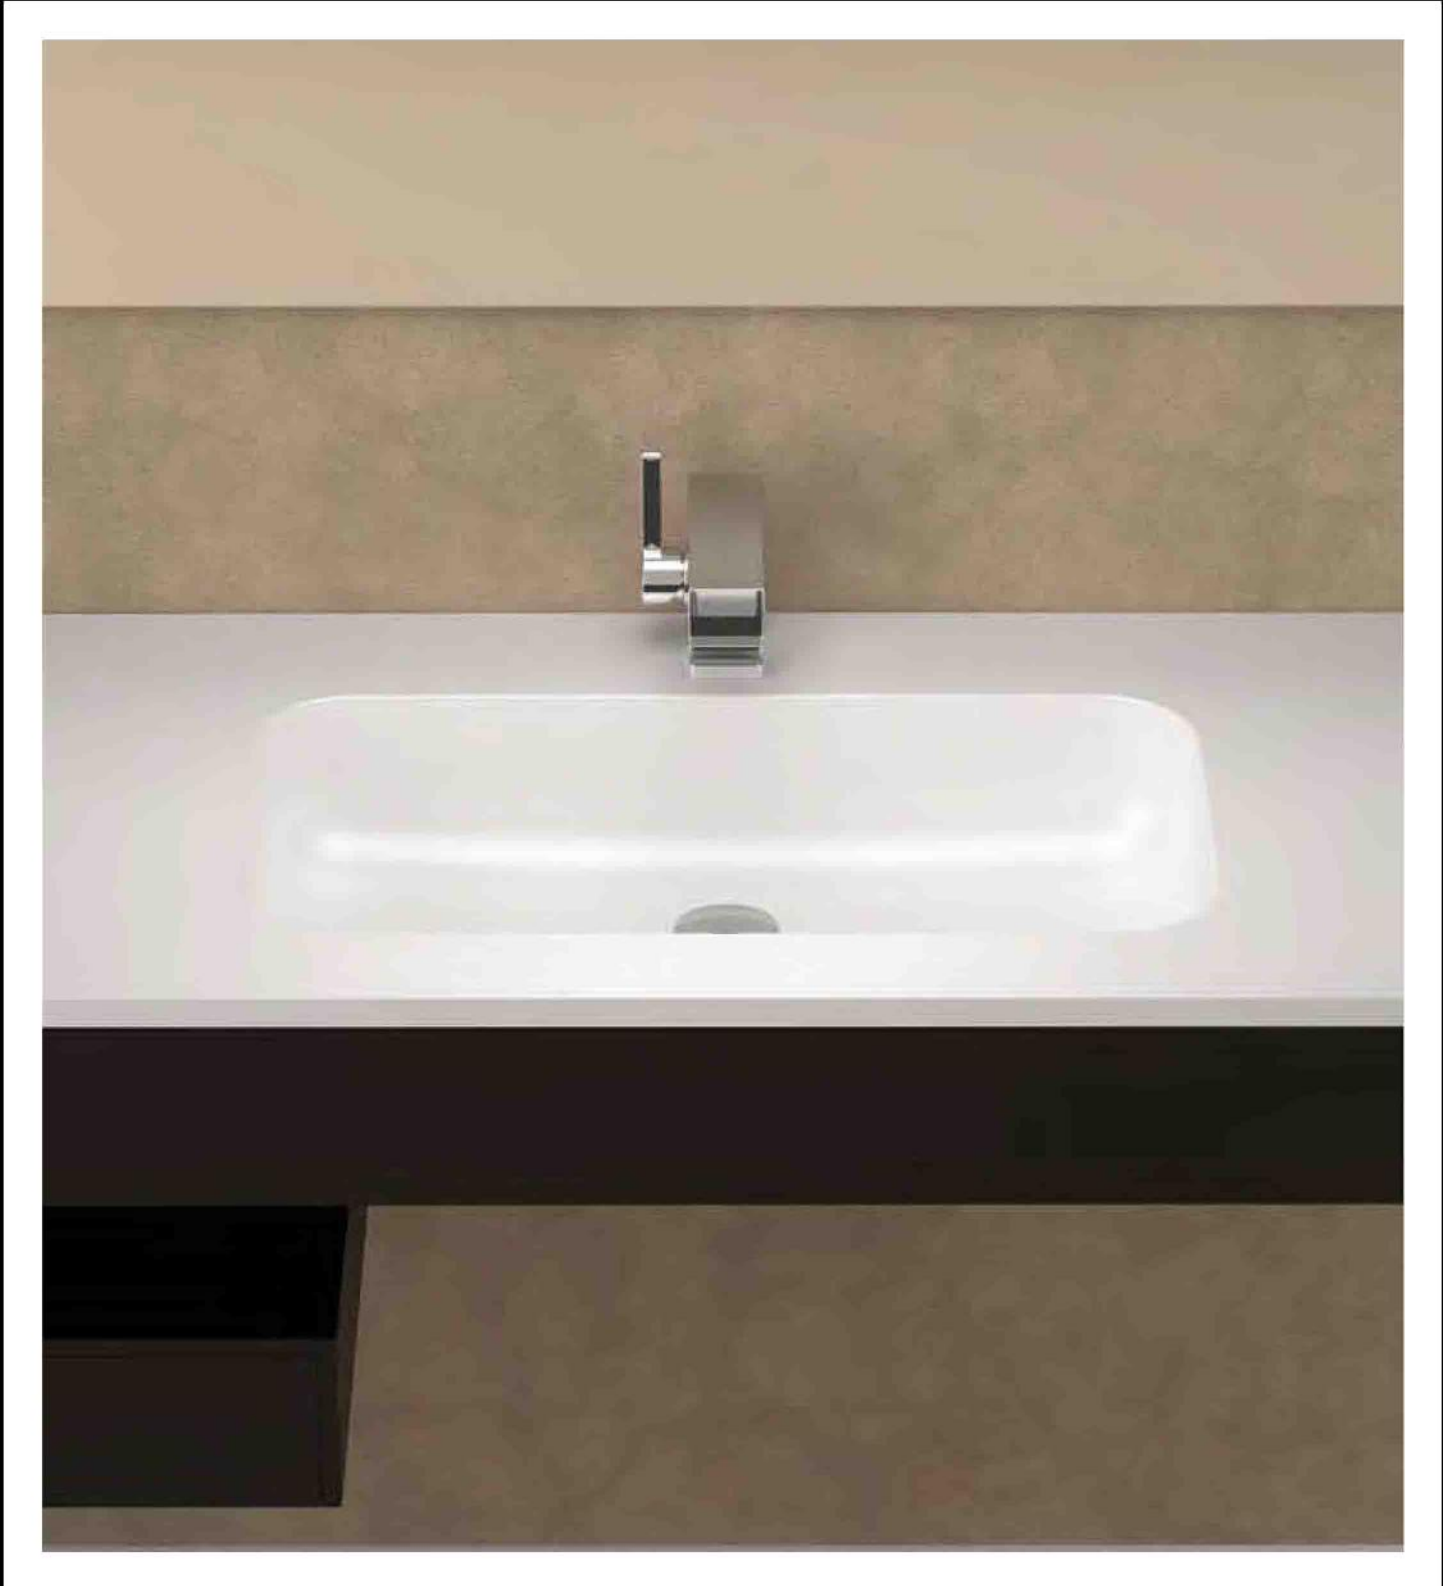

GLASS DESIGN

Jimmy In Series

Material:

VetroFreddo®