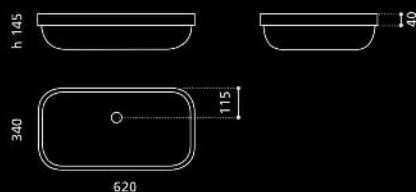

Hole = 45 mm
Weight = 11,50 kg