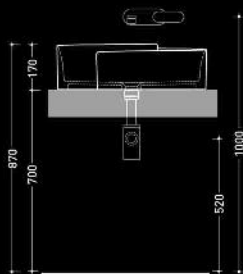

FLAMINIA
Roll Series

Design:
Nendo