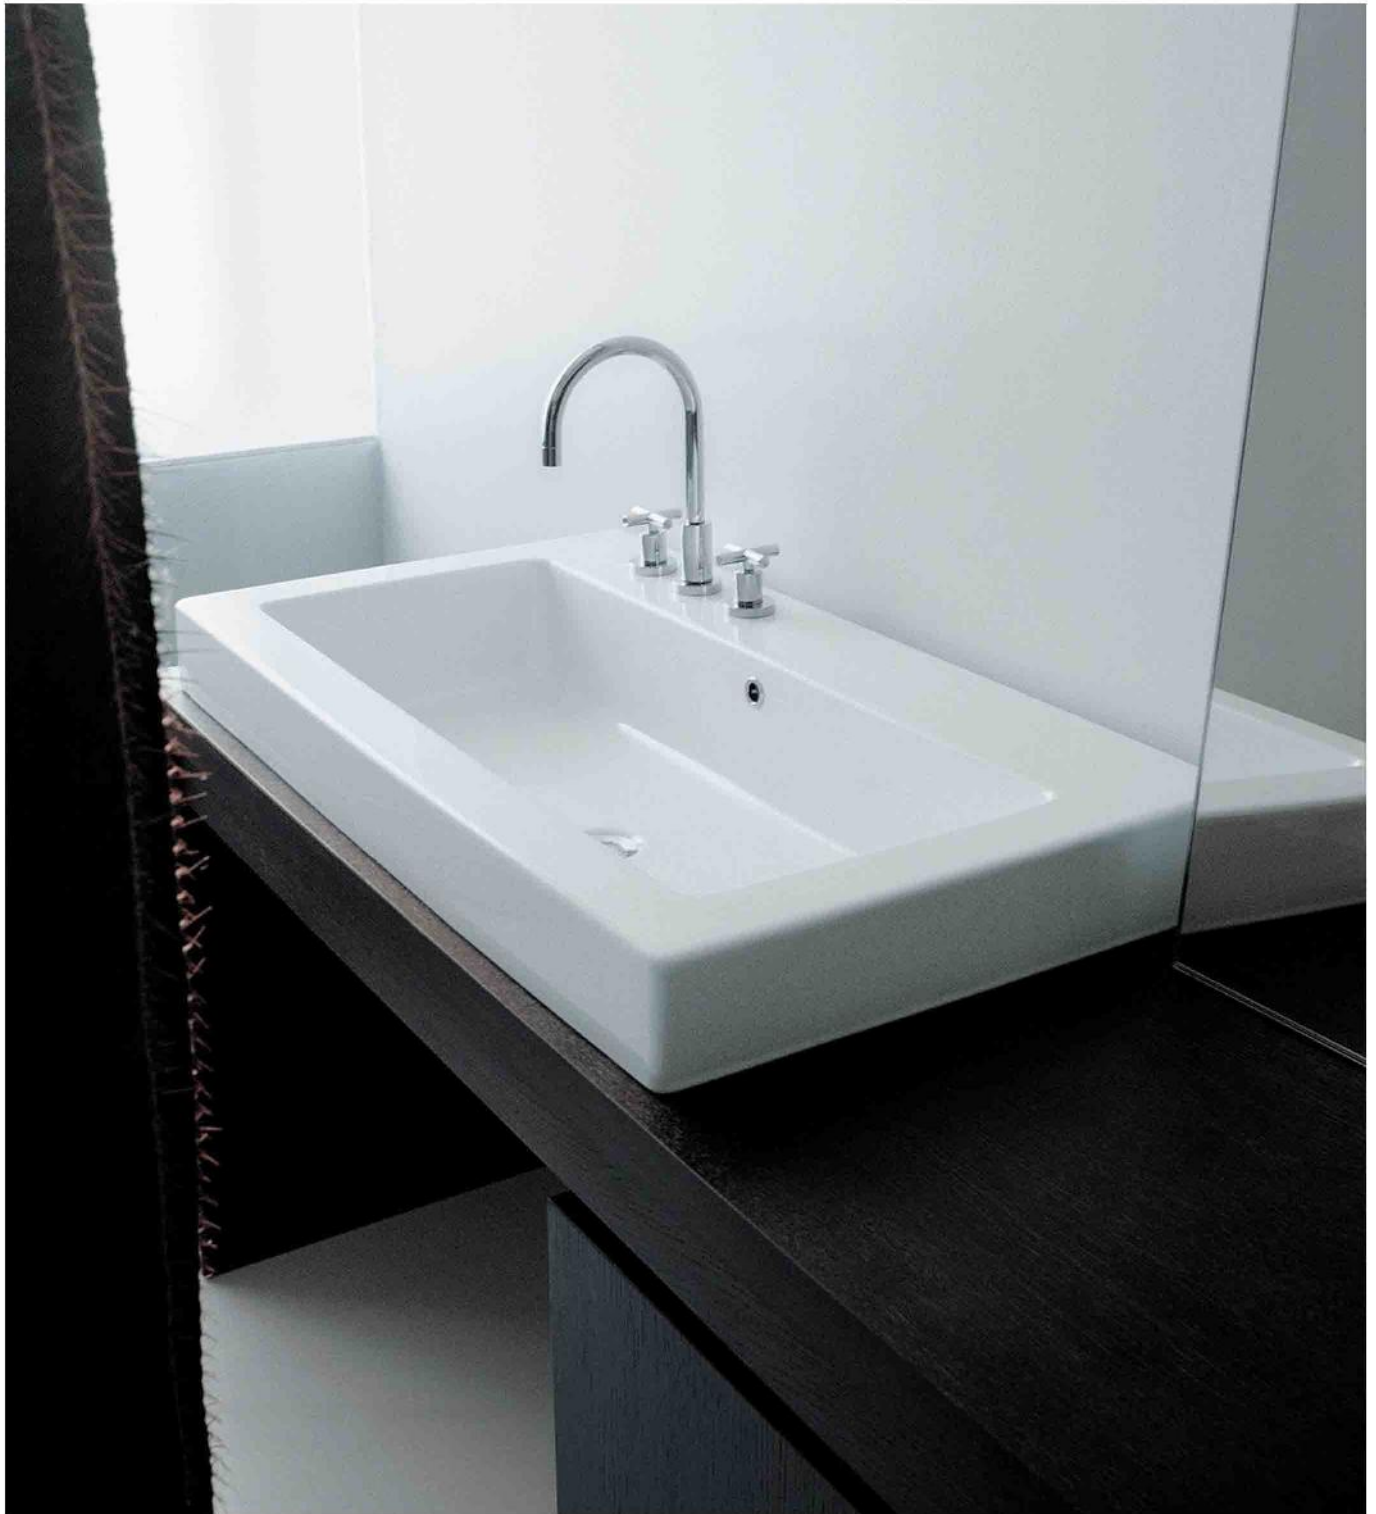

Sit-On Basin With Tap Hole

CIELO
Opera Series

Design:
Paolo d'Arrigo

CIELO
Enjoy Series

Design:
Karim Rashid

White	Arenaria			
Lavagna	Basalto	Muschio	Agave	Pomice
Cacao	Cemento	Avena	Polvere	Talco
Fango	Brina	Lino	Cipria	Canapa

➔ **FLAMINIA.**

Sit-On Basin With Tap Hole

FLAMINIA
Acquagrande
Series

Design:
Giulio Cappellini & Roberto Palomba

CERAMIC: glossy finish

matt finish

COLORS IN ELIMINATION

➔ **FLAMINIA.**