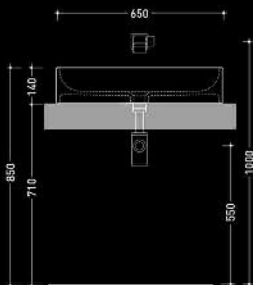

Design:
Patrick Norguet

CERAMIC: glossy finish

mat finish

➔ **FLAMINIA.**

Sit-On Basin Without Tap Hole

FLAMINIA
Pass Series

Design:
Flaminia Design Team

CERAMIC: glossy finish