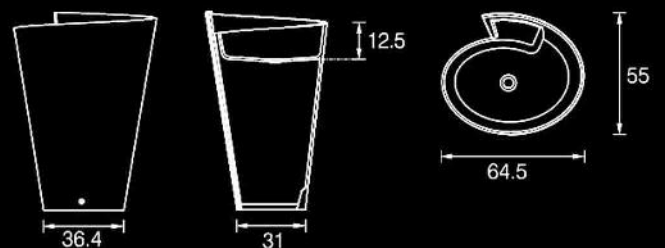

MASTELLA DESIGN

Kon Series

Design: Marco Baxadonne

Material: Cristalplant

Finish: White / Bicolour