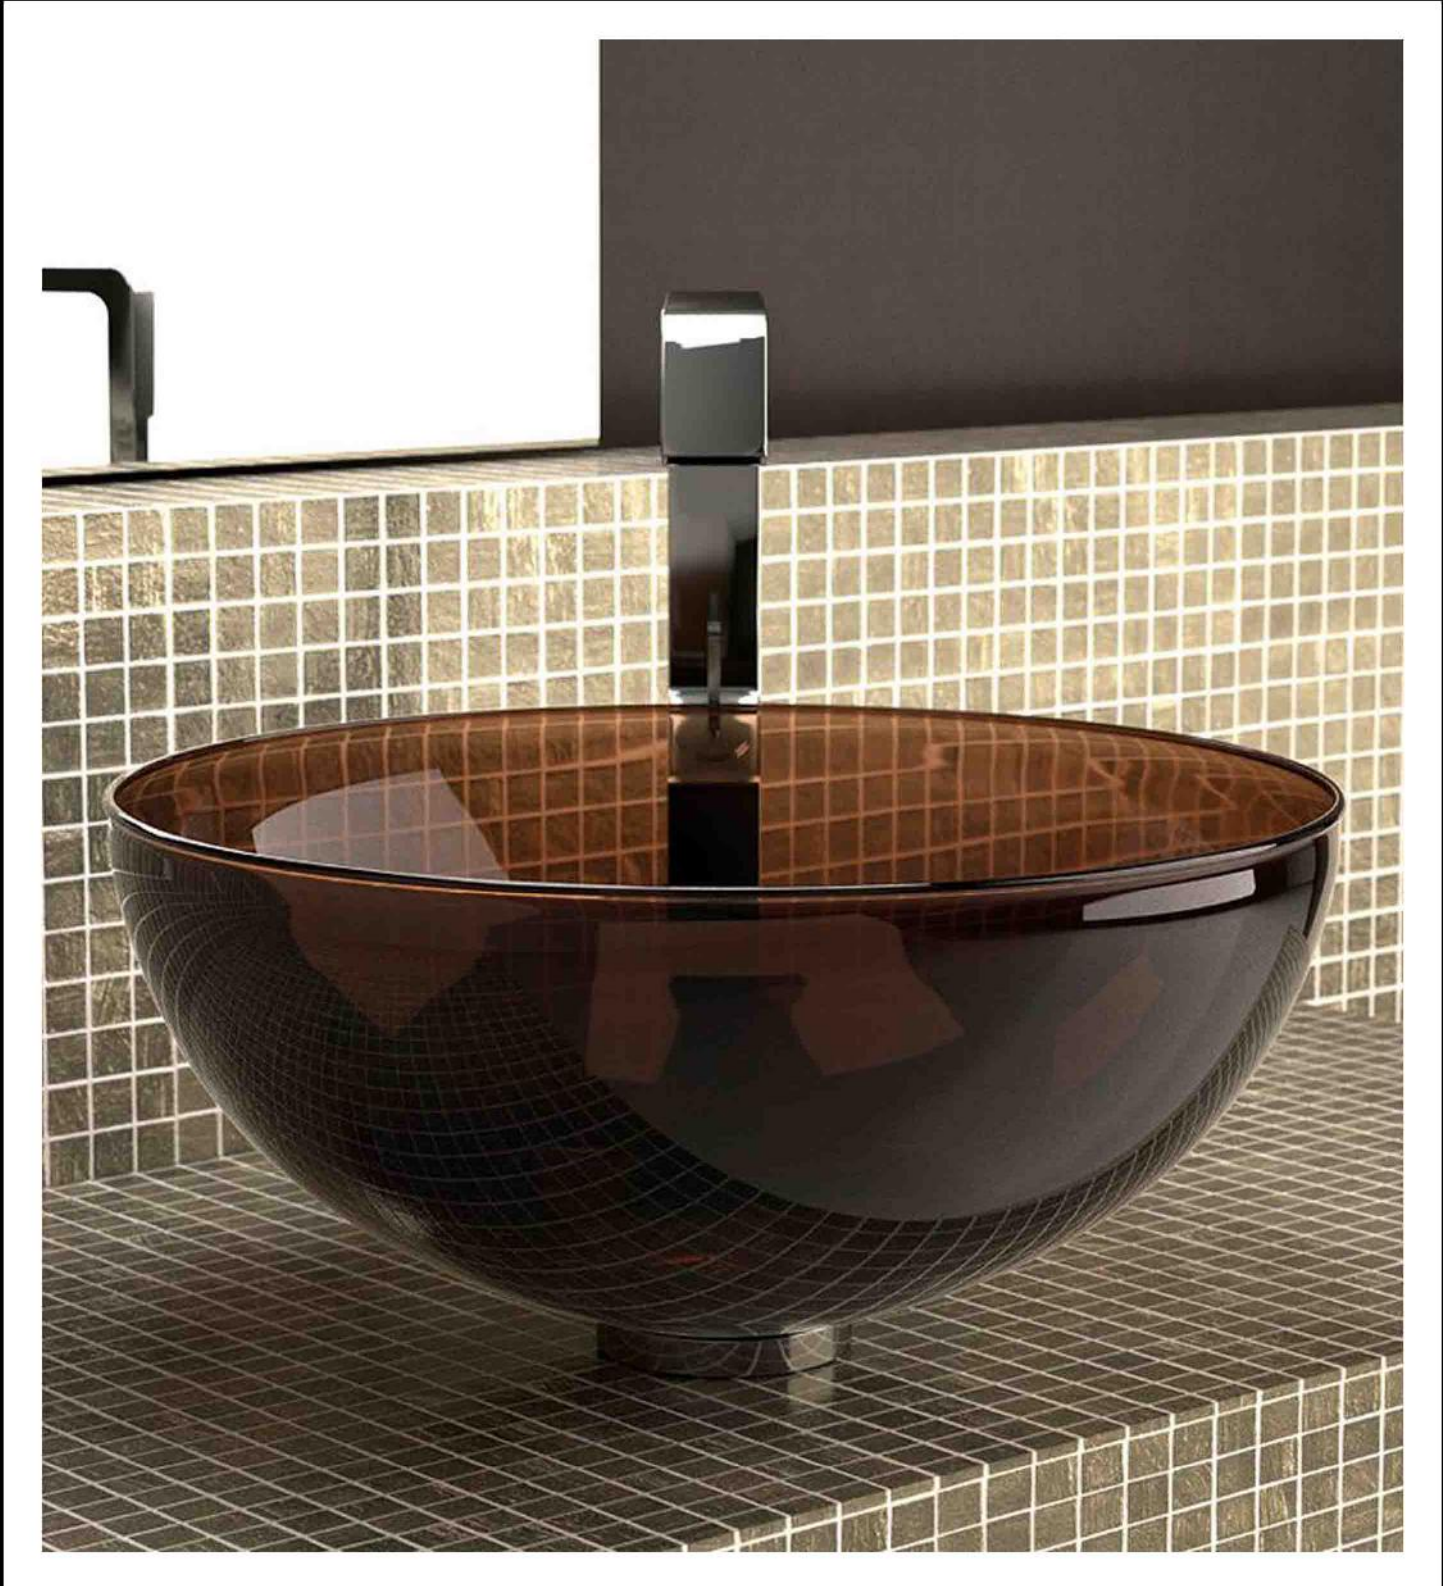

white / silver
ALUNEKTA05

black / silver
ALUNEKTA02

brown / black
ALUNEKTA03

GLASS DESIGN
Laguna Night Series

Material:

h 175

Ø 410

Hole = 45 mm
Weight = 4,70 kg