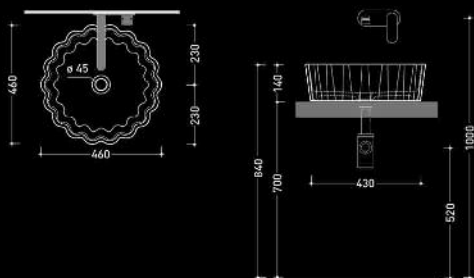

CERAMIC: glossy finish

matt finish

COLORS IN ELIMINATION