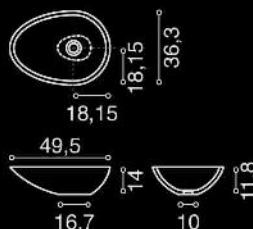

MASTELLA DESIGN

Vov Due Series

Design: R&D MastellaDesign

Material: Cristalplant

Finish: White