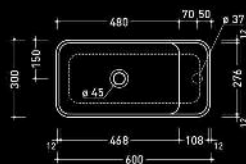

FLAMINIA
Pass Series

Design:
Flaminia Design Team