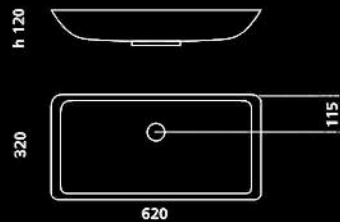

GLASS DESIGN
Kool Max Series

Material:
VetroFreddo[®]

Hole = 45 mm
Weight = 6,50 kg

GLASS DESIGN
FLOwer Series

Material:

Pert[®]
polimero tecnologico

Ø 460

h 300

Hole = 45 mm
Weight = 3,10 kg

GLASS DESIGN

Circus 43 Travertino Series

h 140

white travertino
CIRCUS43ST01

black travertino
CIRCUS43ST30

natural travertino
CIRCUS43ST31

Material:

TeknoForm[®]

Hole = 45 mm
Weight = 7,00 kg

GLASS DESIGN
Nek Series

Material:
Alumix[®]
lega d'alluminio

Hole = 45 mm
Weight = 4,10 kg

white / silver
ALUNEKTA05

black / silver
ALUNEKTA02

brown / black
ALUNEKTA03