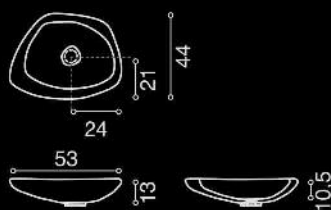

MASTELLA DESIGN

Sasso | Cristalplant Series

Design: Christian Piccolo

Material: Cristalplant

Finish: White / Black