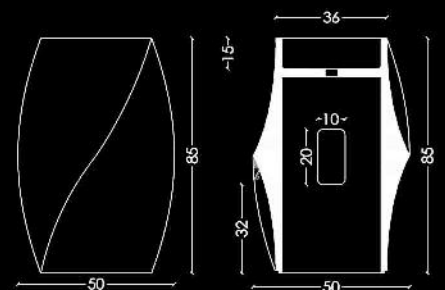

Material:

- Statuario White Marble
- Imperial Black Marble

MGM
Tango Series

Material:

- Statuario White Marble
- Grafite Marble

MGM
Ikarus Series

Material:

- Statuario White Marble
- Marmo Nero Imperiale
- Onice Bianco Retroilluminato
- Backlit White Onyx