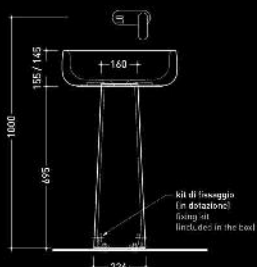

CERAMIC: glossy finish

matt finish