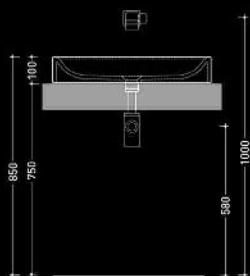

CERAMIC: glossy finish

mat finish