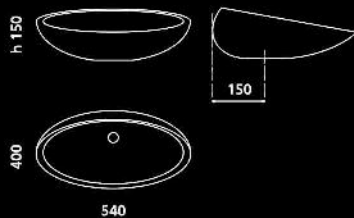

Material: Mitek

Finish: White

MASTELLA DESIGN

Asia Series

Design: R&D MastellaDesign

Material: Mitek

Finish: White

SIT-ON BASIN
WITHOUT TAP HOLE

GLASS DESIGN
Kool Max Series

Material:
VetroFreddo[®]

Hole = 45 mm
Weight = 6,50 kg

GLASS DESIGN
FLOwer Series

Material:

Pert[®]
polimero tecnologico

Ø 460

h 300