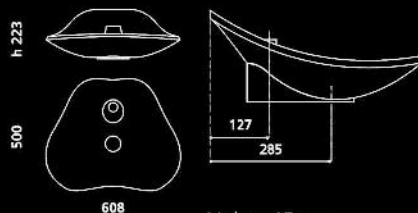

LUXURY BASIN

Collections

GD[®]
GLASS DESIGN

cielo
handmade in Italy

→ FLAMINIA.

MGM
Marbles and Stones

Mastelladesign
BATH FURNITURE

SIT-ON BASIN
WITH TAP HOLE

GLASS DESIGN
Morpheo Max Series

Material:
VetroFreddo[®]

Hole = 45 mm
Weight = 8,50 kg

white
MOMAXPO01
MOSMALLPO01

black
MOMAXPO30
MOSMALLPO30

cielo
handmade in Italy

Sit-On Basin With Tap Hole

cielo
handmade in Italy