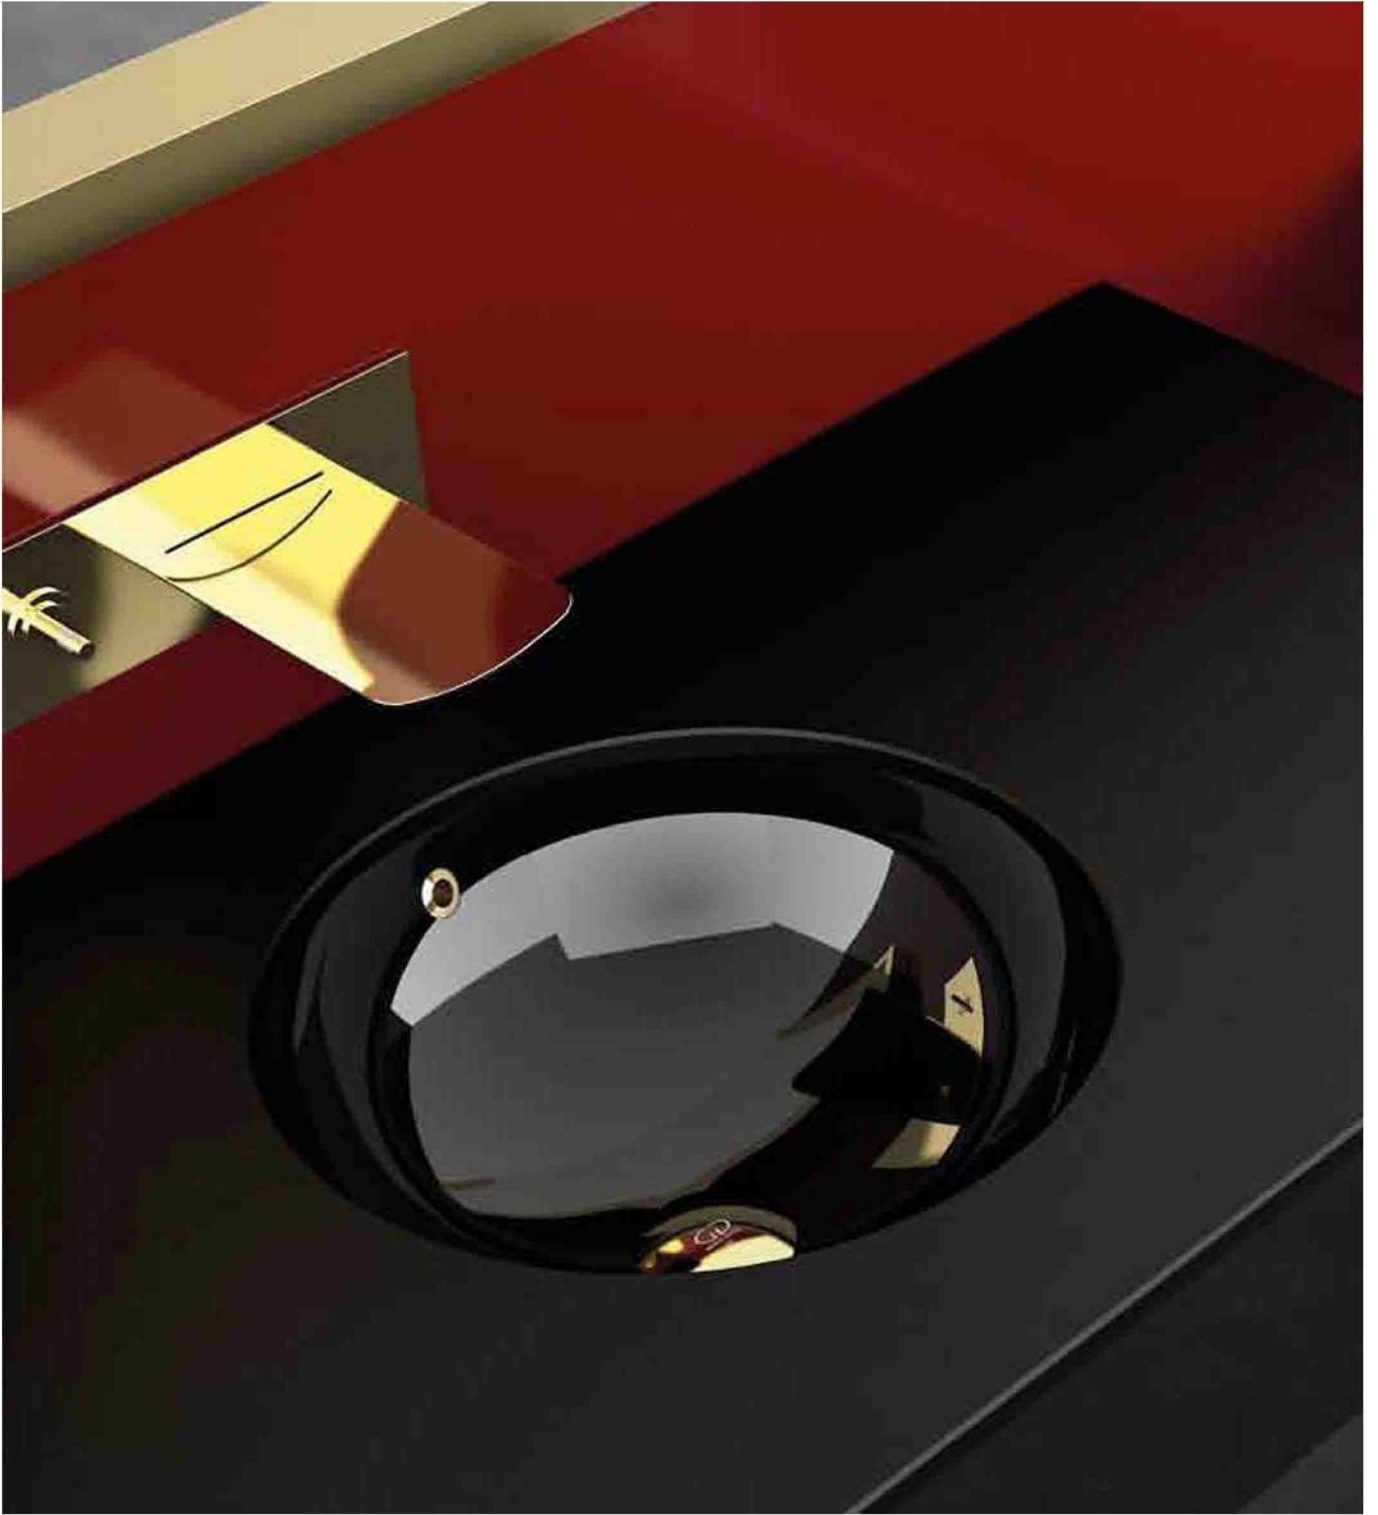

GLASS DESIGN
Bolla Sotto Series

Material:

1		2		3		4	
Scegli il colore del TOP in vetro Choose the colour Full Colour Glass Top		Scegli il colore del lavabo Choose the washbasin colour BOLA		Tipo di sifo Type of overflow		Scegli il colore e la misura del mobile (Compreso il attacco di montaggio) Choose colour and size for the furniture (Wall fixing accessories included)	
bianco opaco/white mat code: BO		foglia oro/oxid leaf code: BOLSFO		sifone TP code: TPG		mobile lucco 100/white glass code: SINB100	
bianco lucido/white glossy code: BL		foglia argento/ilver leaf code: BOLSFA		sifone TP code: TP		mobile lucco 120/white glass code: SINB120	
nero opaco/black mat code: NO		nero lucido/black glossy code: BOLSNL				mobile lucco 100/black glass code: SINN100	
nero lucido/black glossy code: NL						mobile lucco 120/black glass code: SINN120