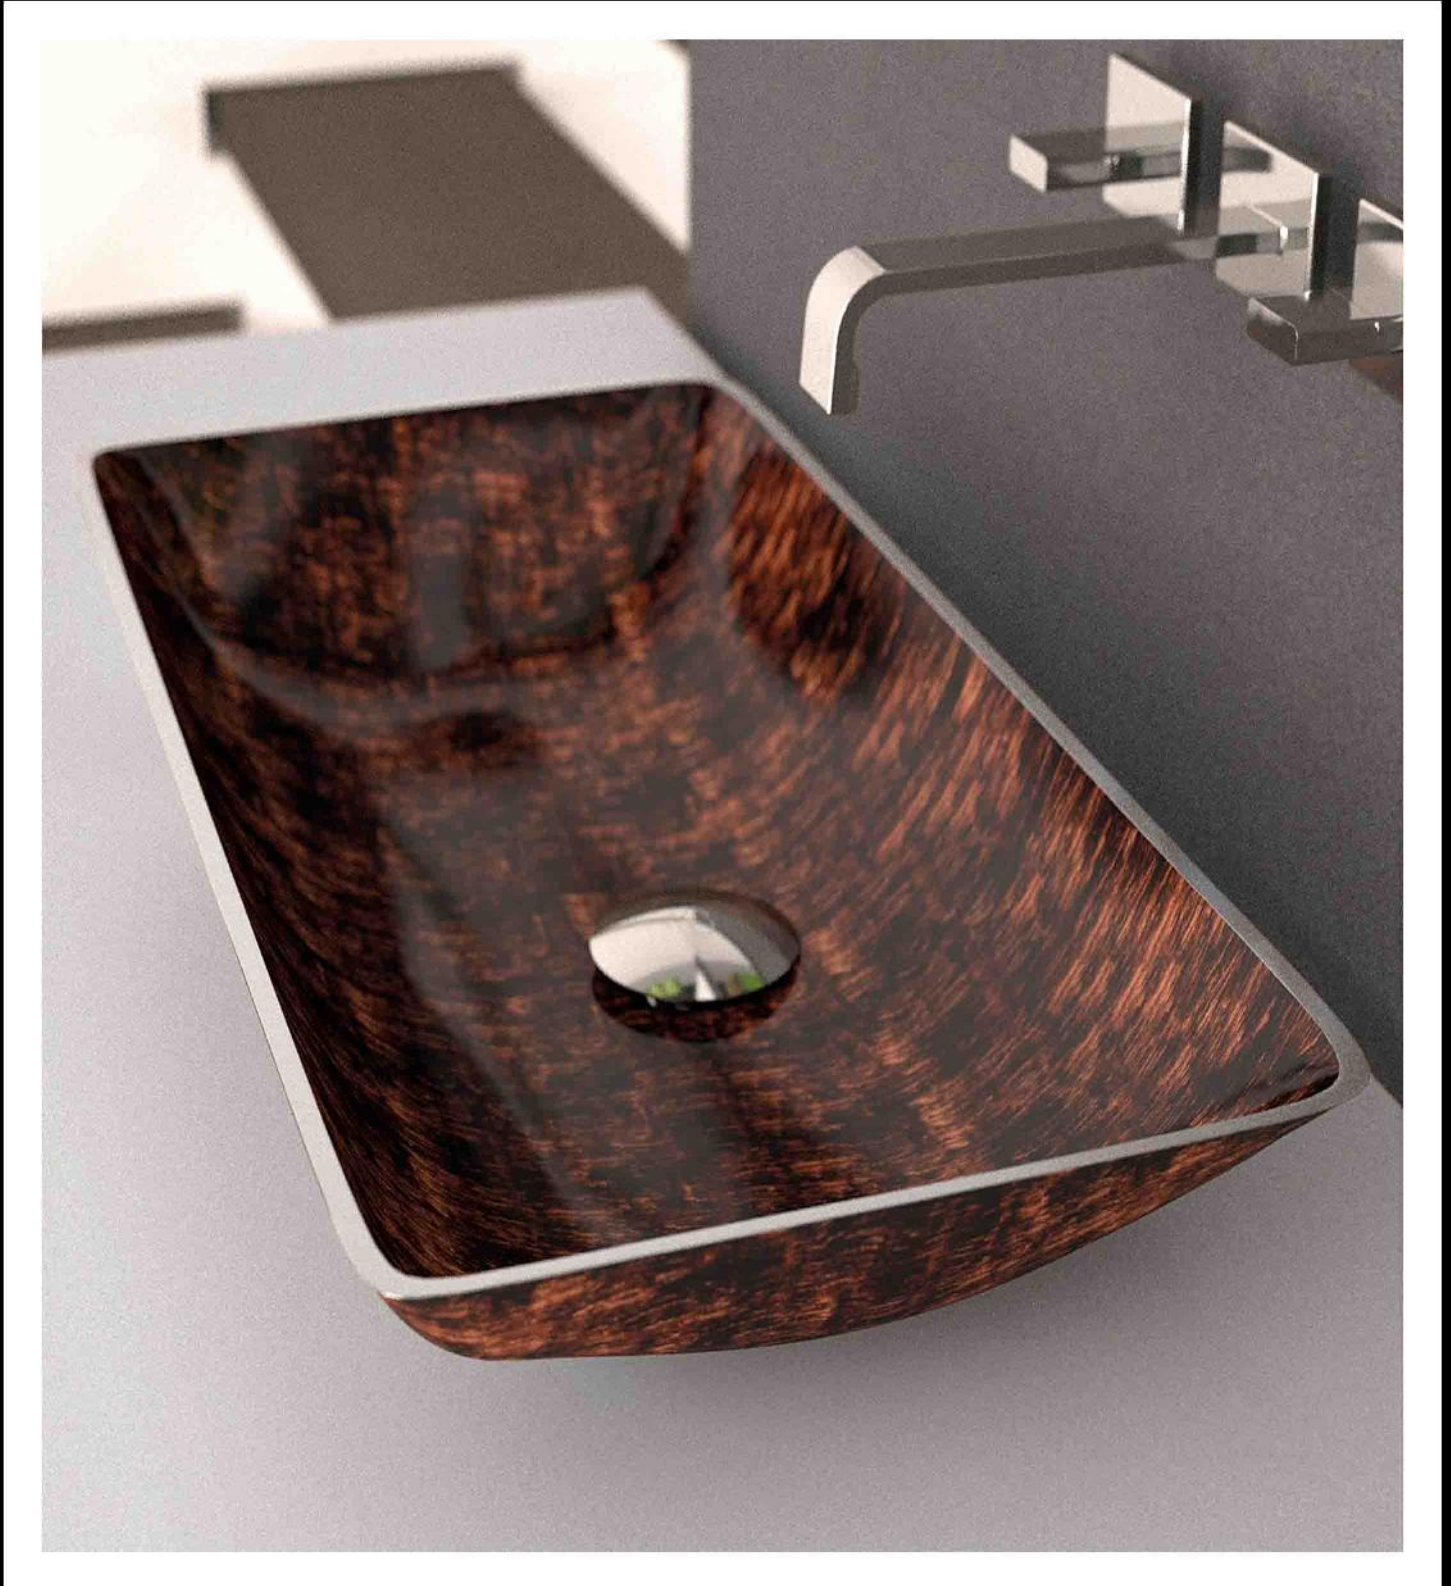

GLASS DESIGN
Nek Series

Material:
Alumix®
lega d'alluminio