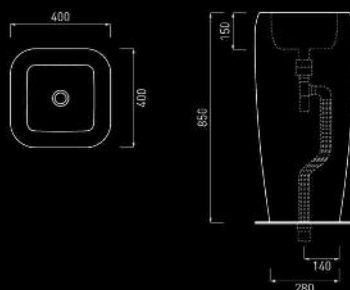

CIELO
Shui Series

Design:
Paolo d'Arrigo