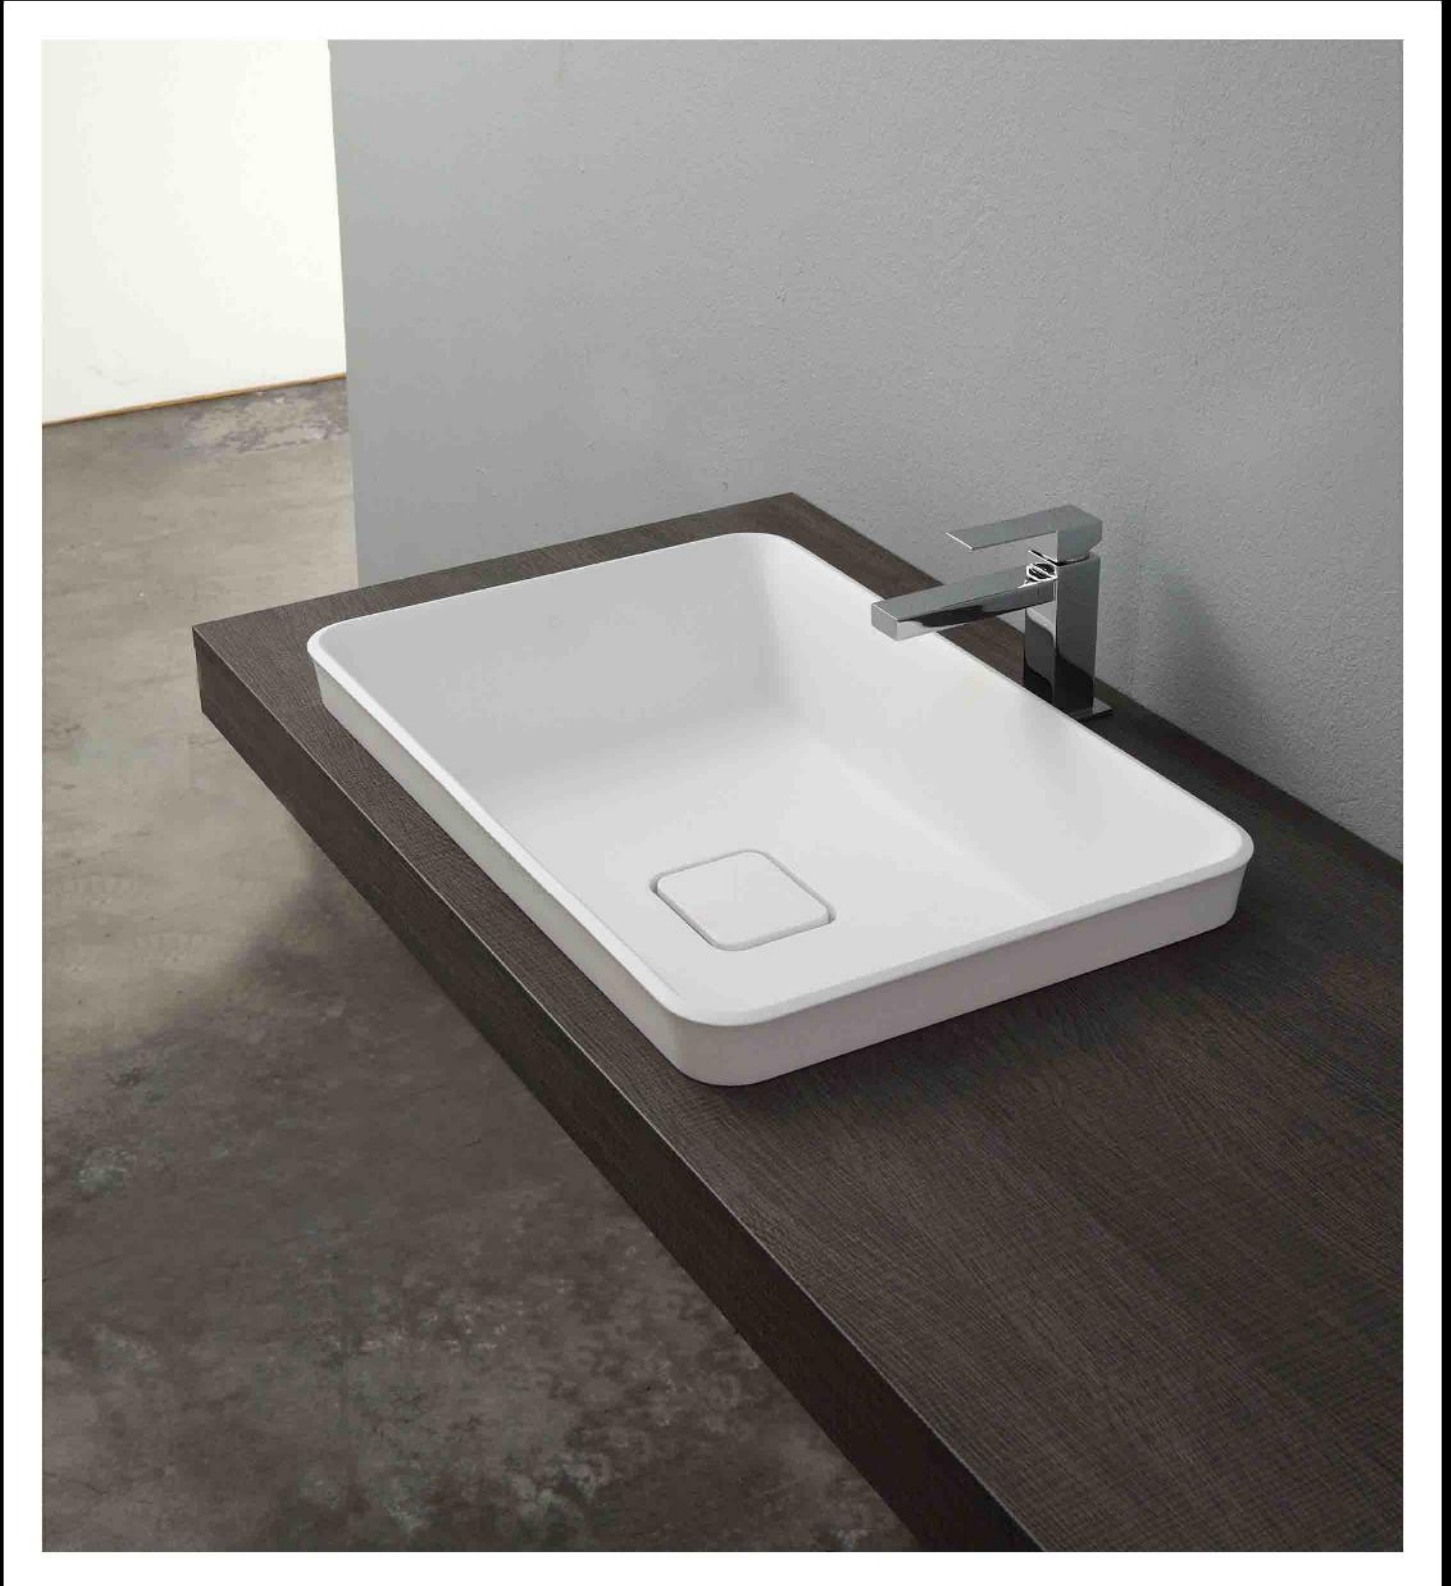

MASTELLA DESIGN

Yak-in Series

Design: R&D MastellaDesign
Material: Mak-Lux / Mak-Mat
Finish: White