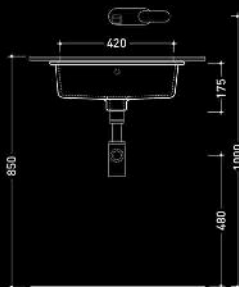

Design:
Giulio Cappellini

CERAMIC: glossy finish

matt finish

→ **FLAMINIA.**

Under-Counter Basin

FLAMINIA
Twin Set Series

Design:
Ludovica & Roberto
Palomba

CERAMIC: glossy finish