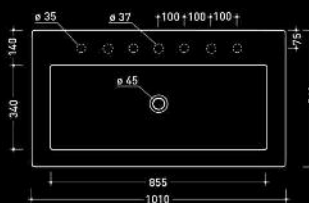

FLAMINIA
Acquagrande
Series

Design:
Giulio Cappellini & Roberto Palomba