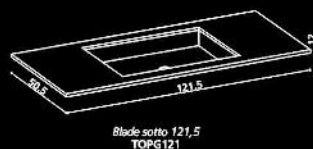

Material:

VetroFreddo[®]

Hole = 45 mm
Weight = 26,00 kg

white L 1220
JMI510C1220PO01

black L 1220
JMI510C1220PO30

GLASS DESIGN Blade Sotto Series

Material:
Pert[®]
polimero tecnologico

1		2		3		OPTIONAL		4		5					
Scegli il colore del TOP in vetro Choose the colour Full Colour Glass Top		Scegli il colore del lavabo Choose the washbasin colour BLADE		Trappo pieno Awn for overflow		Scegli il colore del carabotto Choose the cover colour		Scegli il colore e la misura del mobile (l'ingombro di attacco a muro) Choose cabinet and size for the fixture. (Wall fixing accessories included)							
bianco opaco/white mat code: BO	bianco lucido/white glossy code: BL	nero opaco/black mat code: NO	nero lucido/black glossy code: NL	foglia oro/gold leaf code: BLASFO	foglia argento/silver leaf code: BLASFA	bianco opaco/white mat code: BLASBO	nero opaco/black mat code: BLASNO	trappo pieno code: TPG	trappo laterale code: TP	lavabo colorato/leaf code: CRFO	lavabo argenteo/silver leaf code: CRFA	bianco lucido 1000/white glossy code: SINB100	bianco lucido 1200/white glossy code: SINB120	nero lucido 1000/black glossy code: SINN100	nero lucido 1200/black glossy code: SINN120