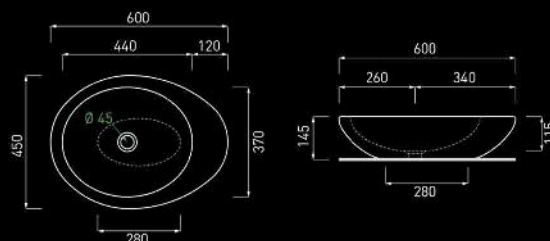

White	Black	Anthracte	Stone	Arenaria
Lavagna	Basalto	Muschio	Agave	Pomice
Cacao	Cemento	Avena	Polvere	Talco
Fango	Brina	Lino	Cipria	Canapa