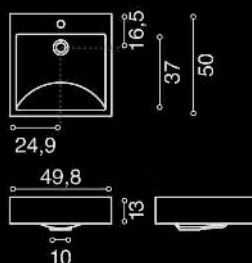

MASTELLA DESIGN

Marte Uno Series

Design: R&D MastellaDesign

Material: Mitek

Finish: White