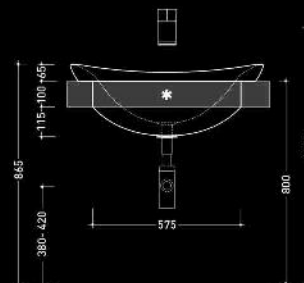

CERAMIC: glossy finish

matt finish