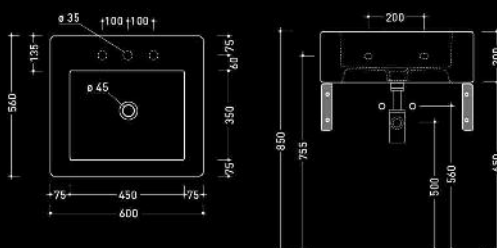

CERAMIC: glossy finish

iridescent finish

matt finish