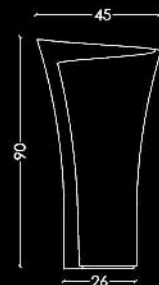

MGM

Venere Series

Material:

- Statuario White Marble
- Imperial Black Marble