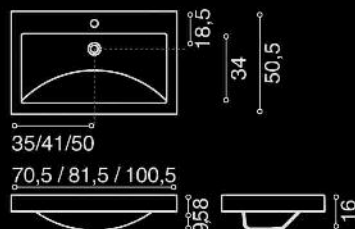

MASTELLA DESIGN

Asia Series

Design: R&D MastellaDesign

Material: Mitek

Finish: White