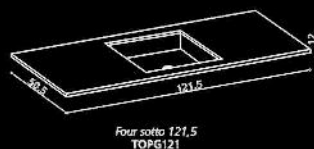

GLASS DESIGN Four Sotto Series

Material:
Pert®
polimero tecnologico

OPTIONAL				
1	2	3	4	5
Scegli il colore del TOP in vetro. Choose the colour Full Colour Glass Top	Scegli il colore del lavabo. Choose the washbasin colour FOUR	Trappo pieno. Full trap	Scegli il colore del carabotto. Choose the drain colour	Scegli il colore e la misura del mobile. (Compreso di attacco a muro) Choose colour and size for the furniture. (Wall fixing accessories included)
bianco opaco/white mat code: BO	foglia oro/gold leaf code: FOUFO	trappo/ trap code: TPG	acciaio/steel leaf code: COFO	bianco lucido 100/white glossy code: SINB100
bianco lucido/white glossy code: BL	foglia argento/silver leaf code: FOUFA	trappo/ trap code: TP	oro/brass leaf code: COFA	bianco lucido 120/white glossy code: SINB120
nero opaco/black mat code: NO	bianco opaco/white mat code: FOUBO		nero/brass leaf code: COBL	nero lucido 100/black glossy code: SINN100
nero lucido/black glossy code: NL	nero opaco/black mat code: FOUONO		nero opaco/black mat code: COON	nero lucido 120/black glossy code: SINN120