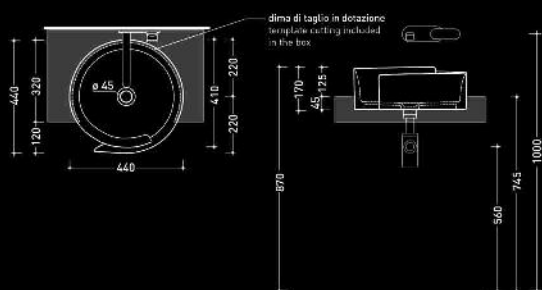

CERAMIC: glossy finish

white black grey slope light blue pink champagne

COLORS IN ELIMINATION

matt finish

milky white graphite antracite lava grey ruivola fango