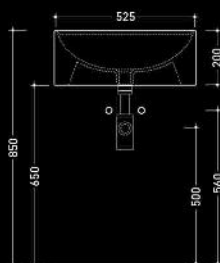

FLAMINIA
Twin Series

Design:
Ludovica &
Roberto Palomba