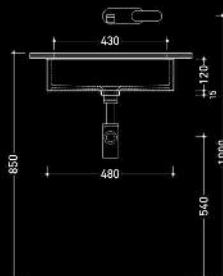

FLAMINIA
Miniwash Fly Series

Design:
Giulio Cappellini