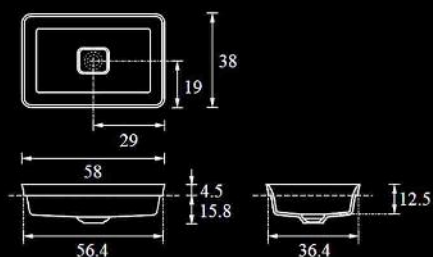

MASTELLA DESIGN

Yak-in Series

Design: R&D MastellaDesign
Material: Mak-Lux / Mak-Mat
Finish: White