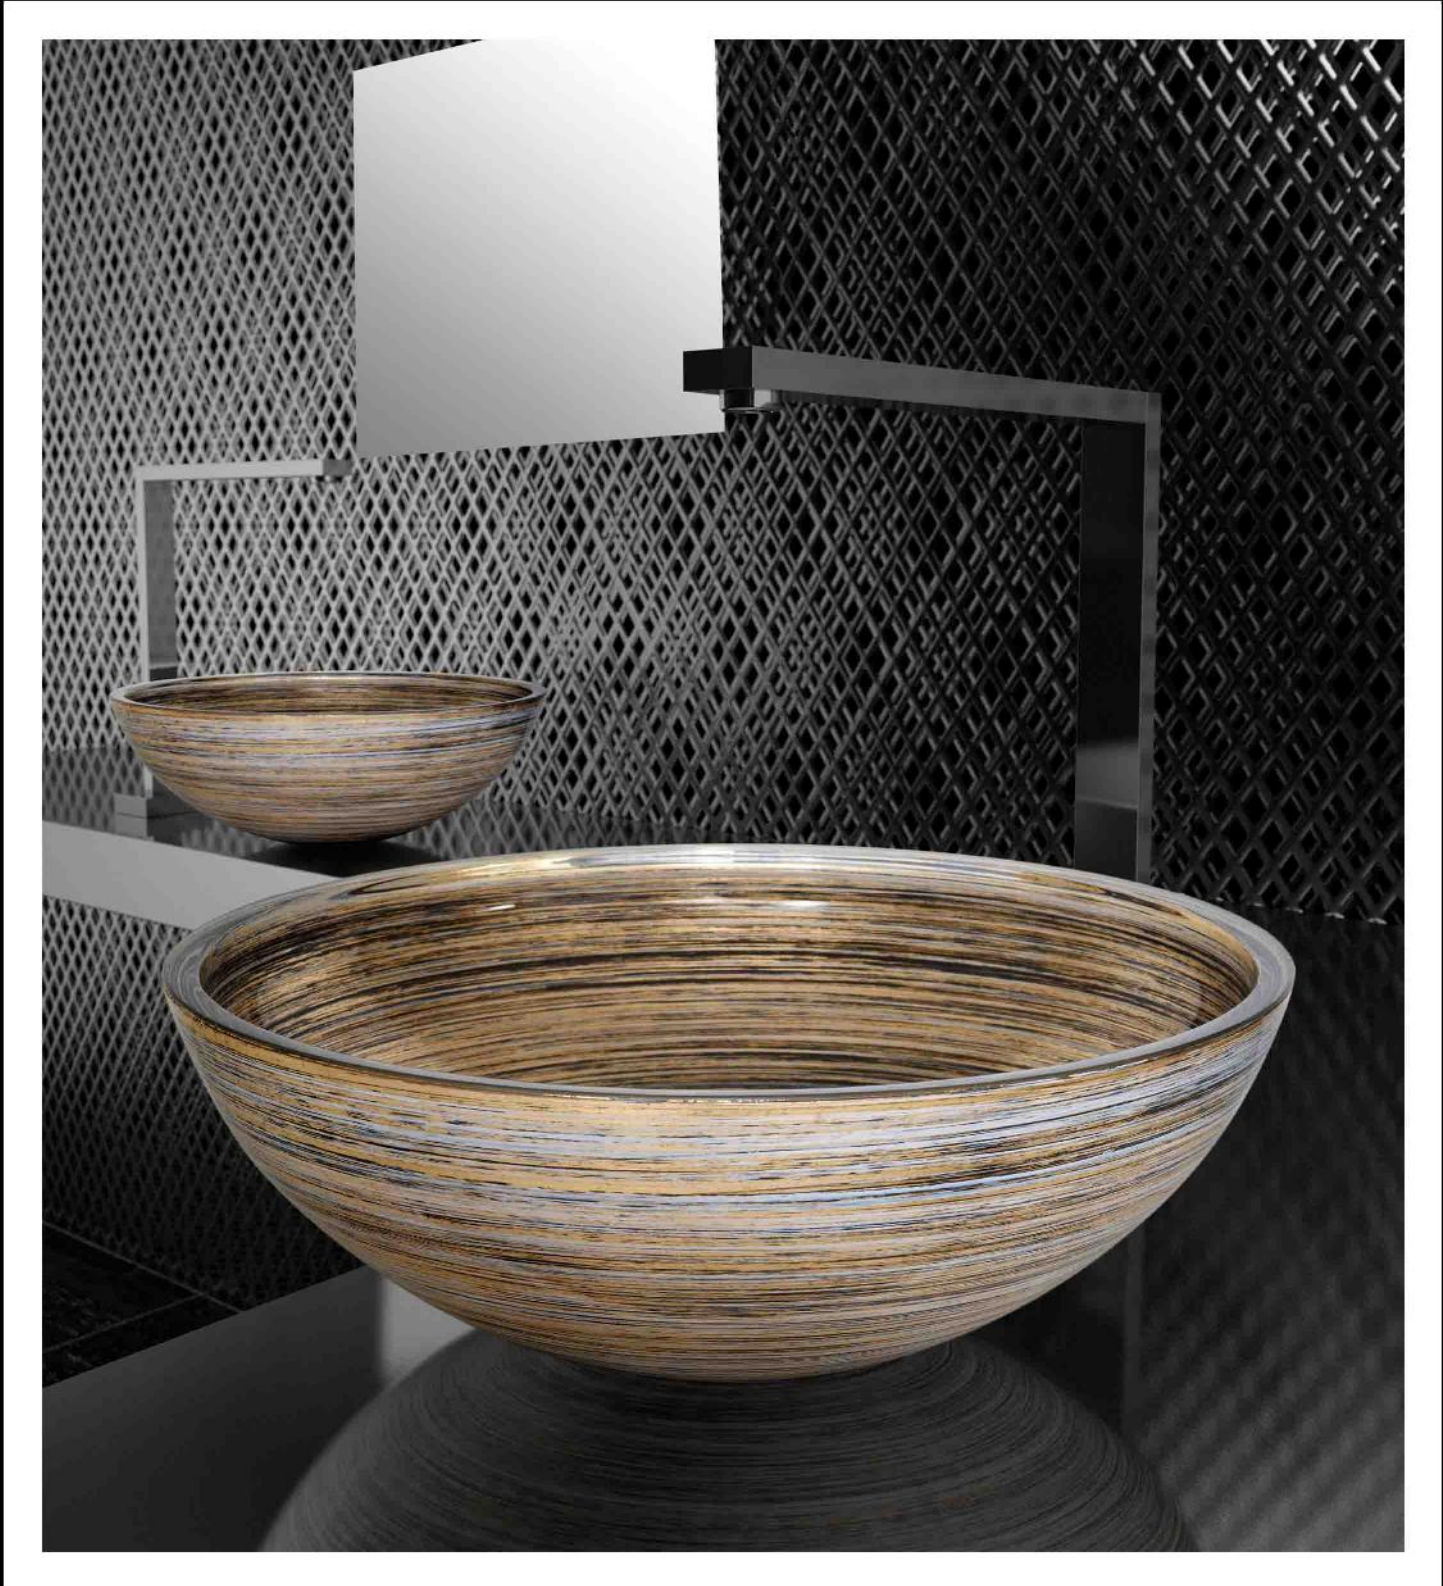

GLASS DESIGN
Graffiti 40 Series

Material:

Florence Glass
ATELIER®

Hole = 45 mm
Weight = 4,30 kg