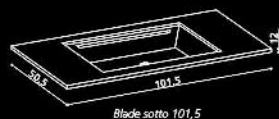

GLASS DESIGN

Yacht Sotto Series

Material:
TeknoForm®

1
Scegli il colore del TOP in vetro
Choose the colour
F.I. Colour Glass Top

☐ Bianco opaco/white mat code: BO
☐ Bianco lucido/glossy white code: BL
☐ Nero opaco/black mat code: NO
☐ Nero lucido/black glossy code: NL

2
Scegli il colore del lavabo
Choose the washbasin colour
YACHT

☐ H 150
☐ 400
☐ 520

☐ Trappo pieno in ceramica
Washbasin with integrated over flow
☐ Bianco opaco/white mat code: YACHT580

OPTIONAL