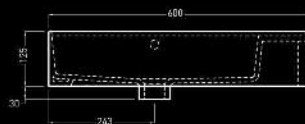

White	Arenaria			
Lavagna	Basalto	Muschio	Agave	Pomice
Cacao	Cemento	Avena	Polvere	Talco
Fango	Brina	Lino	Cipria	Canapa