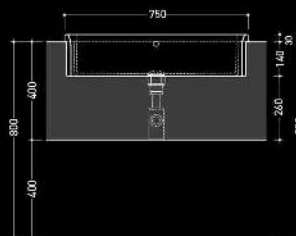

CERAMIC: glossy finish

matt finish