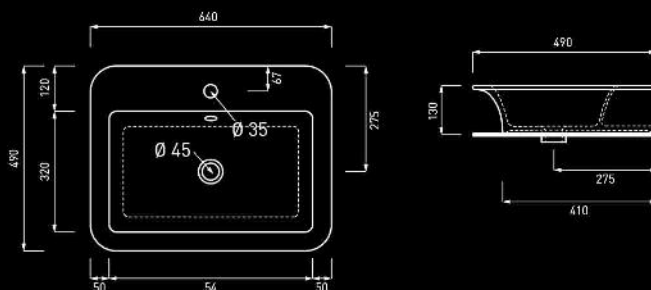

CIELO
Opera Series

Design:
Paolo d'Arrigo