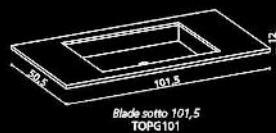

Material:

VetroFreddo[®]

Hole = 45 mm
Weight = 26,00 kg

white L 1220
JMI510C1220PO01

black L 1220
JMI510C1220PO30

GLASS DESIGN Blade Sotto Series

Material:
Pert[®]
polimero tecnologico

1		2		3		OPTIONAL		4		5					
Scegli il colore del TOP in vetro Choose the colour Full Colour Glass Top		Scegli il colore del lavabo Choose the washbasin colour BLADE		Trappo pieno Awn for overflow		Scegli il colore del carabotto Choose the cover colour		Scegli il colore e la misura del mobile (l'ingombro di attacco a muro) Choose cabinet and size for the fixture. (Wall fixing accessories included)							
bianco opaco/white mat code: BO	bianco lucido/white glossy code: BL	nero opaco/black mat code: NO	nero lucido/black glossy code: NL	foglia oro/gold leaf code: BLASFO	foglia argento/silver leaf code: BLASFA	bianco opaco/white mat code: BLASBO	nero opaco/black mat code: BLASNO	trappo pieno code: TPG	trappo laterale code: TP	lavabo colorato/leaf code: CRFO	lavabo argenteo/silver leaf code: CRFA	bianco lucido 1000/white glossy code: SINB100	bianco lucido 1200/white glossy code: SINB120	nero lucido 1000/black glossy code: SINN100	nero lucido 1200/black glossy code: SINN120