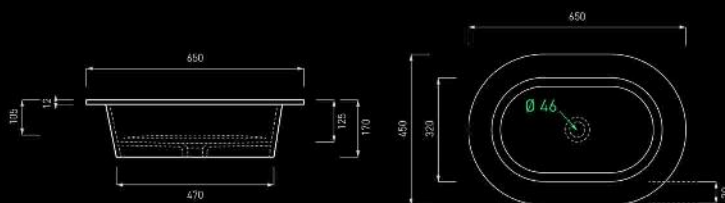

White	Black	Anthracte	Stone	Arenaria
Lavagna	Basalto	Muschio	Agave	Pomice
Cacao	Cemento	Avena	Polvere	Talco
Fango	Brina	Lino	Cipria	Canapa