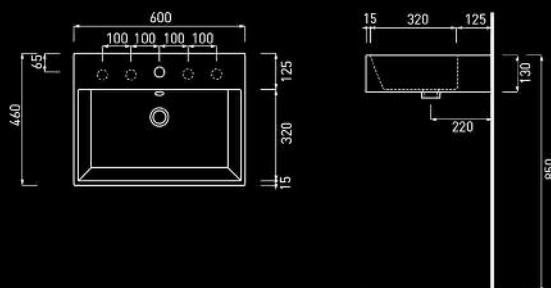

White	Black	Anthracte	Stone	Arenaria
Lavagna	Basalto	Muschio	Agave	Pomice
Cacao	Cemento	Avena	Polvere	Talco
Fango	Brina	Lino	Cipria	Canapa