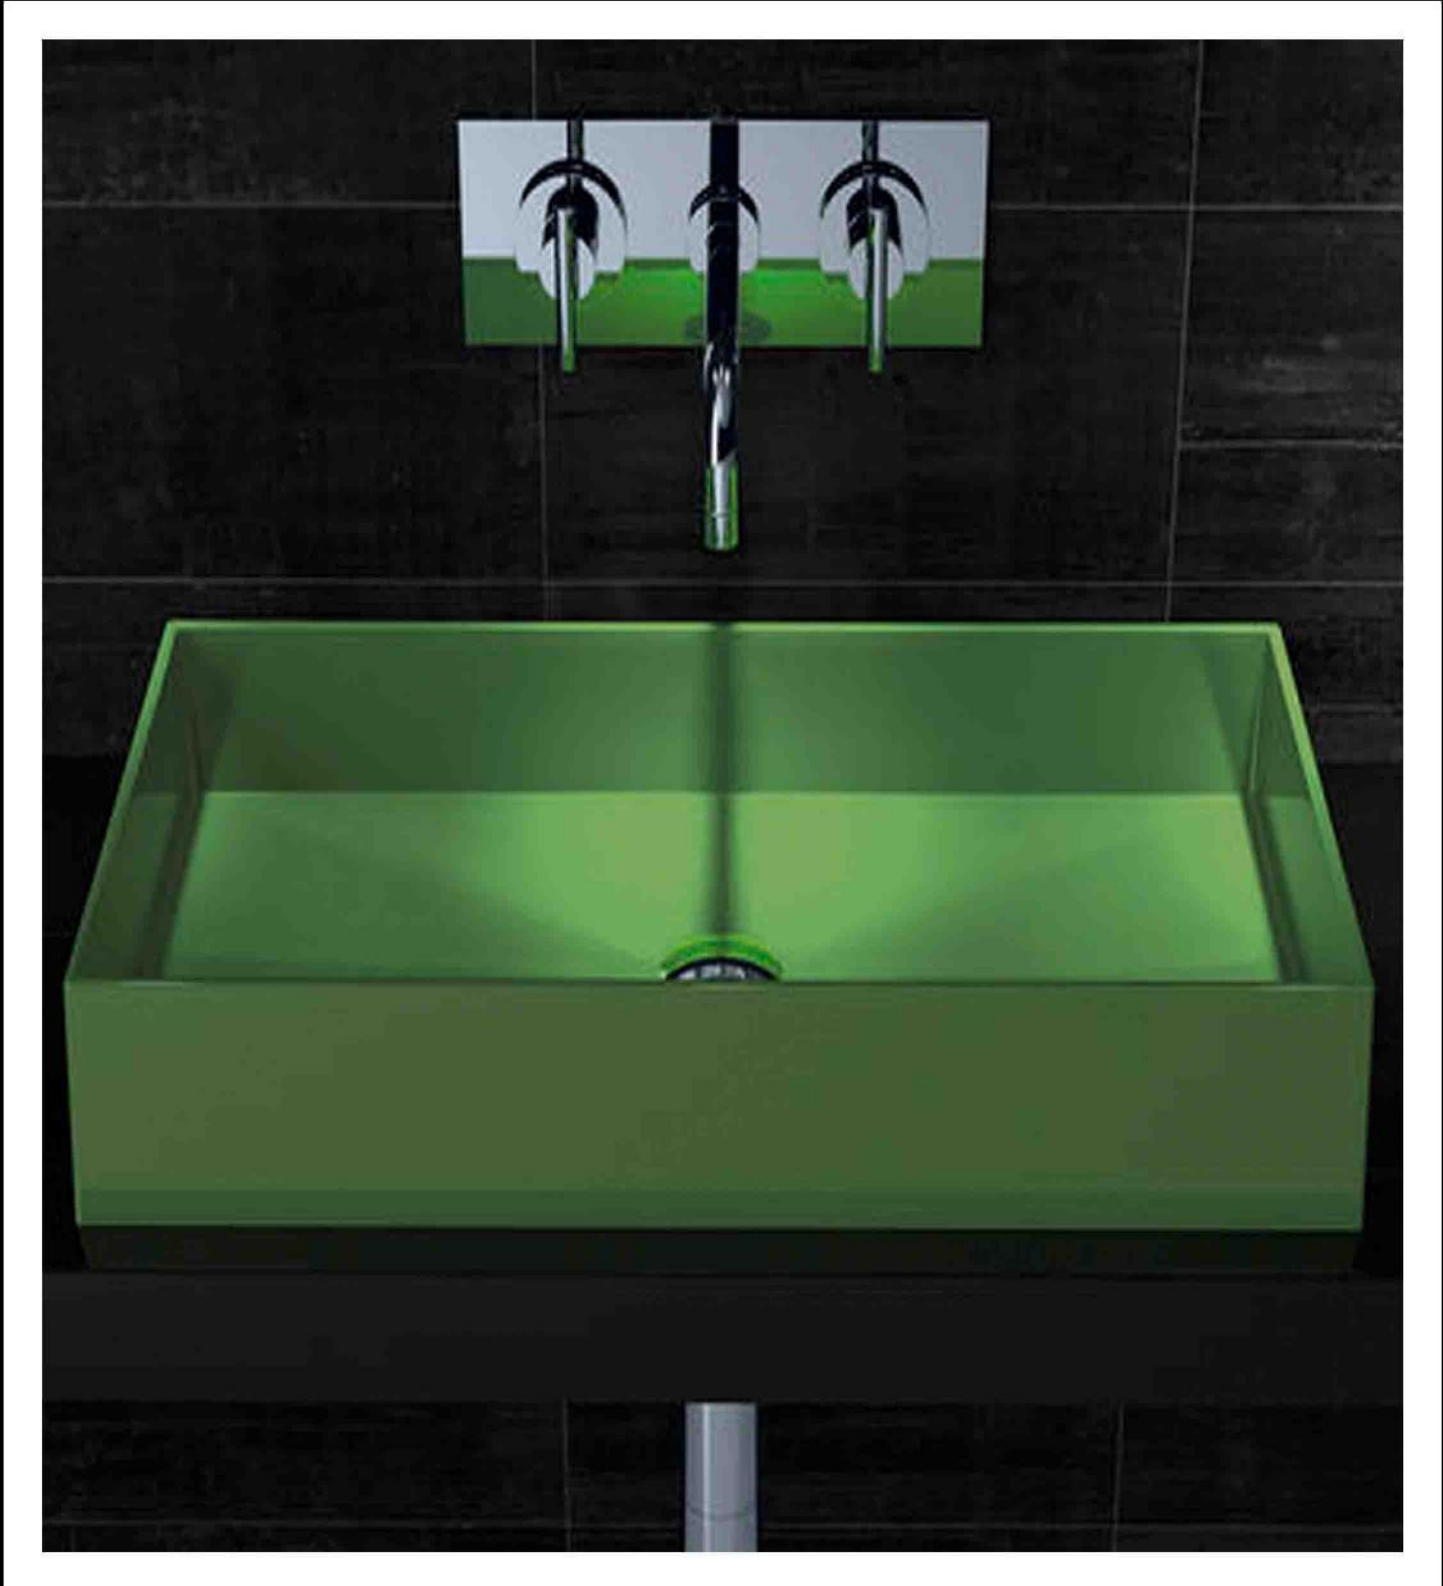

GLASS DESIGN

Barchetta Series

Material:
Siliconio®