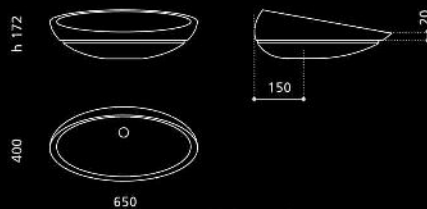

Hole = 45 mm
Weight = 6,50 kg