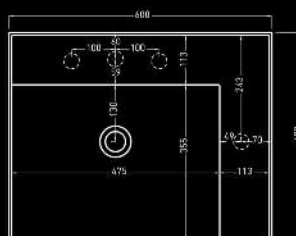

White	Arenaria			
Lavagna	Basalto	Muschio	Agave	Pomice
Cacao	Cemento	Avena	Polvere	Talco
Fango	Brina	Lino	Cipria	Canapa