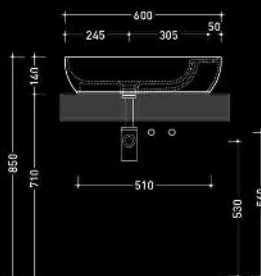

FLAMINIA
Pass Series

Design:
Flaminia Design Team