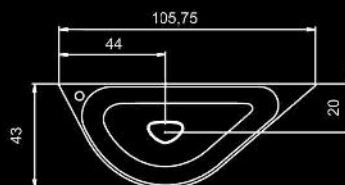

MASTELLA DESIGN

Horus Series

Design: Marco Baxadonne
Material: Mak-Lux / Mak-Mat
Finish: White