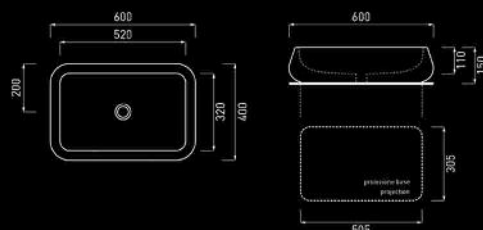

White	Black	Anthracite	Stone	Arenaria
Lavagna	Basalto	Muschio	Agave	Pomice
Cacao	Cemento	Avena	Polvere	Talco
Fango	Brina	Lino	Cipria	Canapa