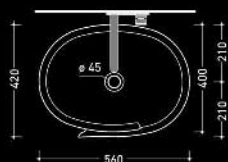

FLAMINIA
Roll Series

Design:
Nendo