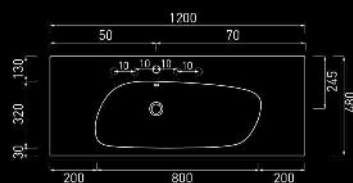

White	Black	Anthracite	Stone	Arenaria
Lavagna	Basalto	Muschio	Agave	Pomice
Cacao	Cemento	Avena	Polvere	Talco
Fango	Brina	Lino	Cipria	Canapa