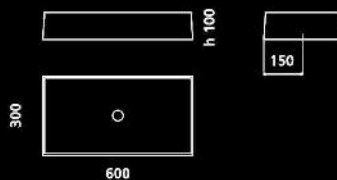

GLASS DESIGN

Barchetta Series

Material:
Siliconio[®]

Hole = 45 mm
Weight = 5,50 kg

green
BARCHSL32

black
BARCHSL30

red
BARCHSL34

blue
BARCHSL02