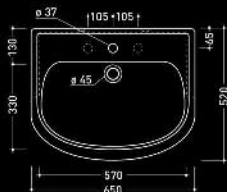

➔ **FLAMINIA.**

Semi-Recessed Basin

FLAMINIA

Fidia Series

Design:
Flaminia Design Team

CERAMIC: glossy finish

matt finish

COLORS IN ELIMINATION