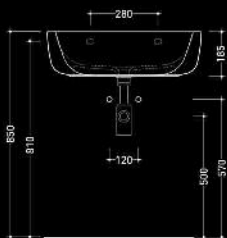

CERAMIC: glossy finish

white black grey light blue champagne

COLORS IN ELIMINATION

matt finish

milky white graphite antracite lava grey novola fango