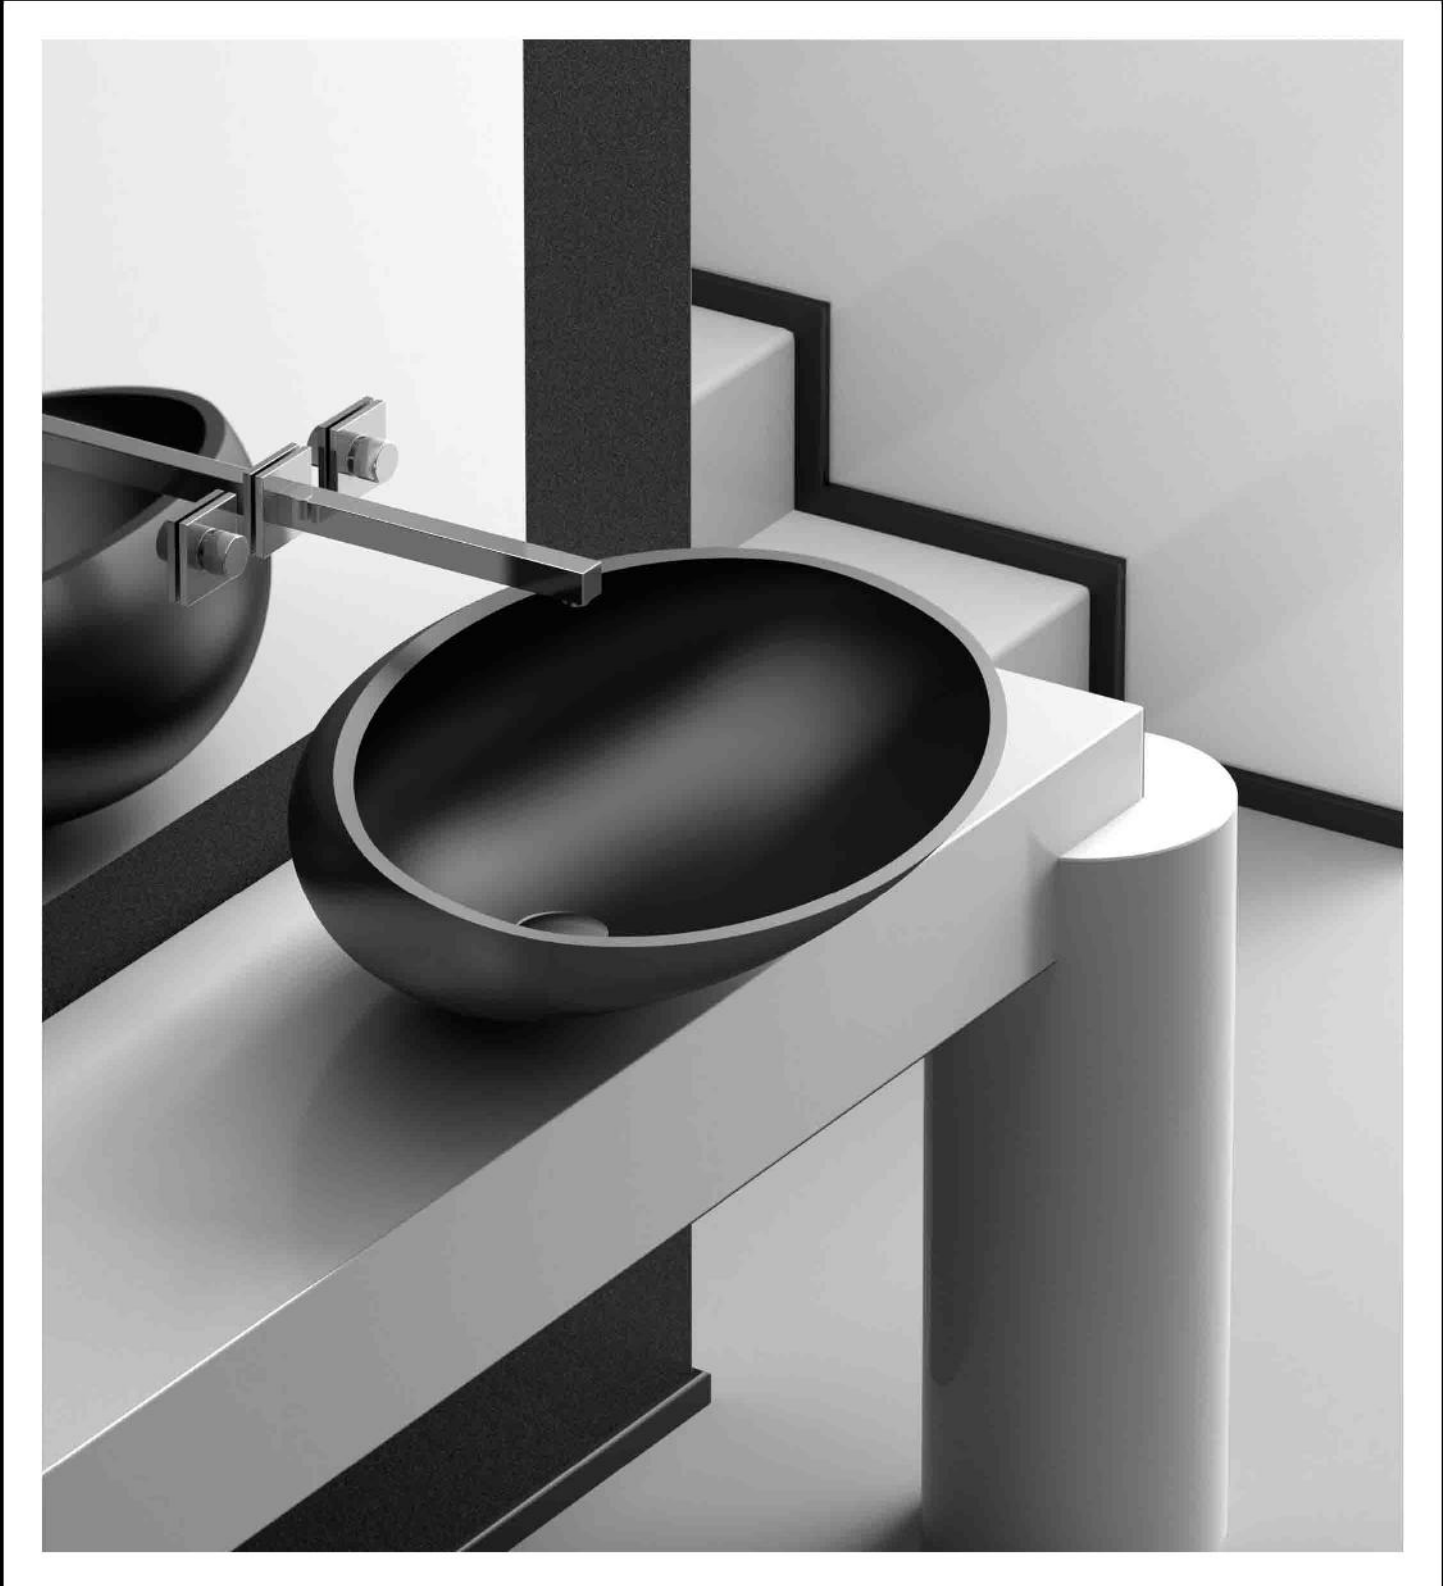

Material: Mitek

Finish: White

MASTELLA DESIGN

Asia Series

Design: R&D MastellaDesign

Material: Mitek

Finish: White

SIT-ON BASIN
WITHOUT TAP HOLE