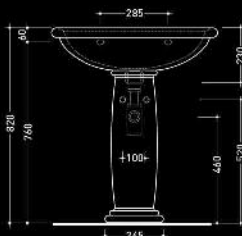

➔ **FLAMINIA.**

Free-Standing Basin

FLAMINIA

Fidia Series

Design:
Flaminia Design
Team

CERAMIC: glossy finish

matl finish

COLORS IN ELIMINATION