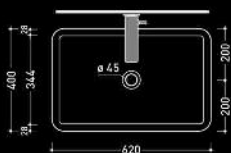

Design:
Patrick Norguet

CERAMIC: glossy finish

mat finish

➔ **FLAMINIA.**

Sit-On Basin Without Tap Hole

FLAMINIA
Pass Series

Design:
Flaminia Design Team

CERAMIC: glossy finish