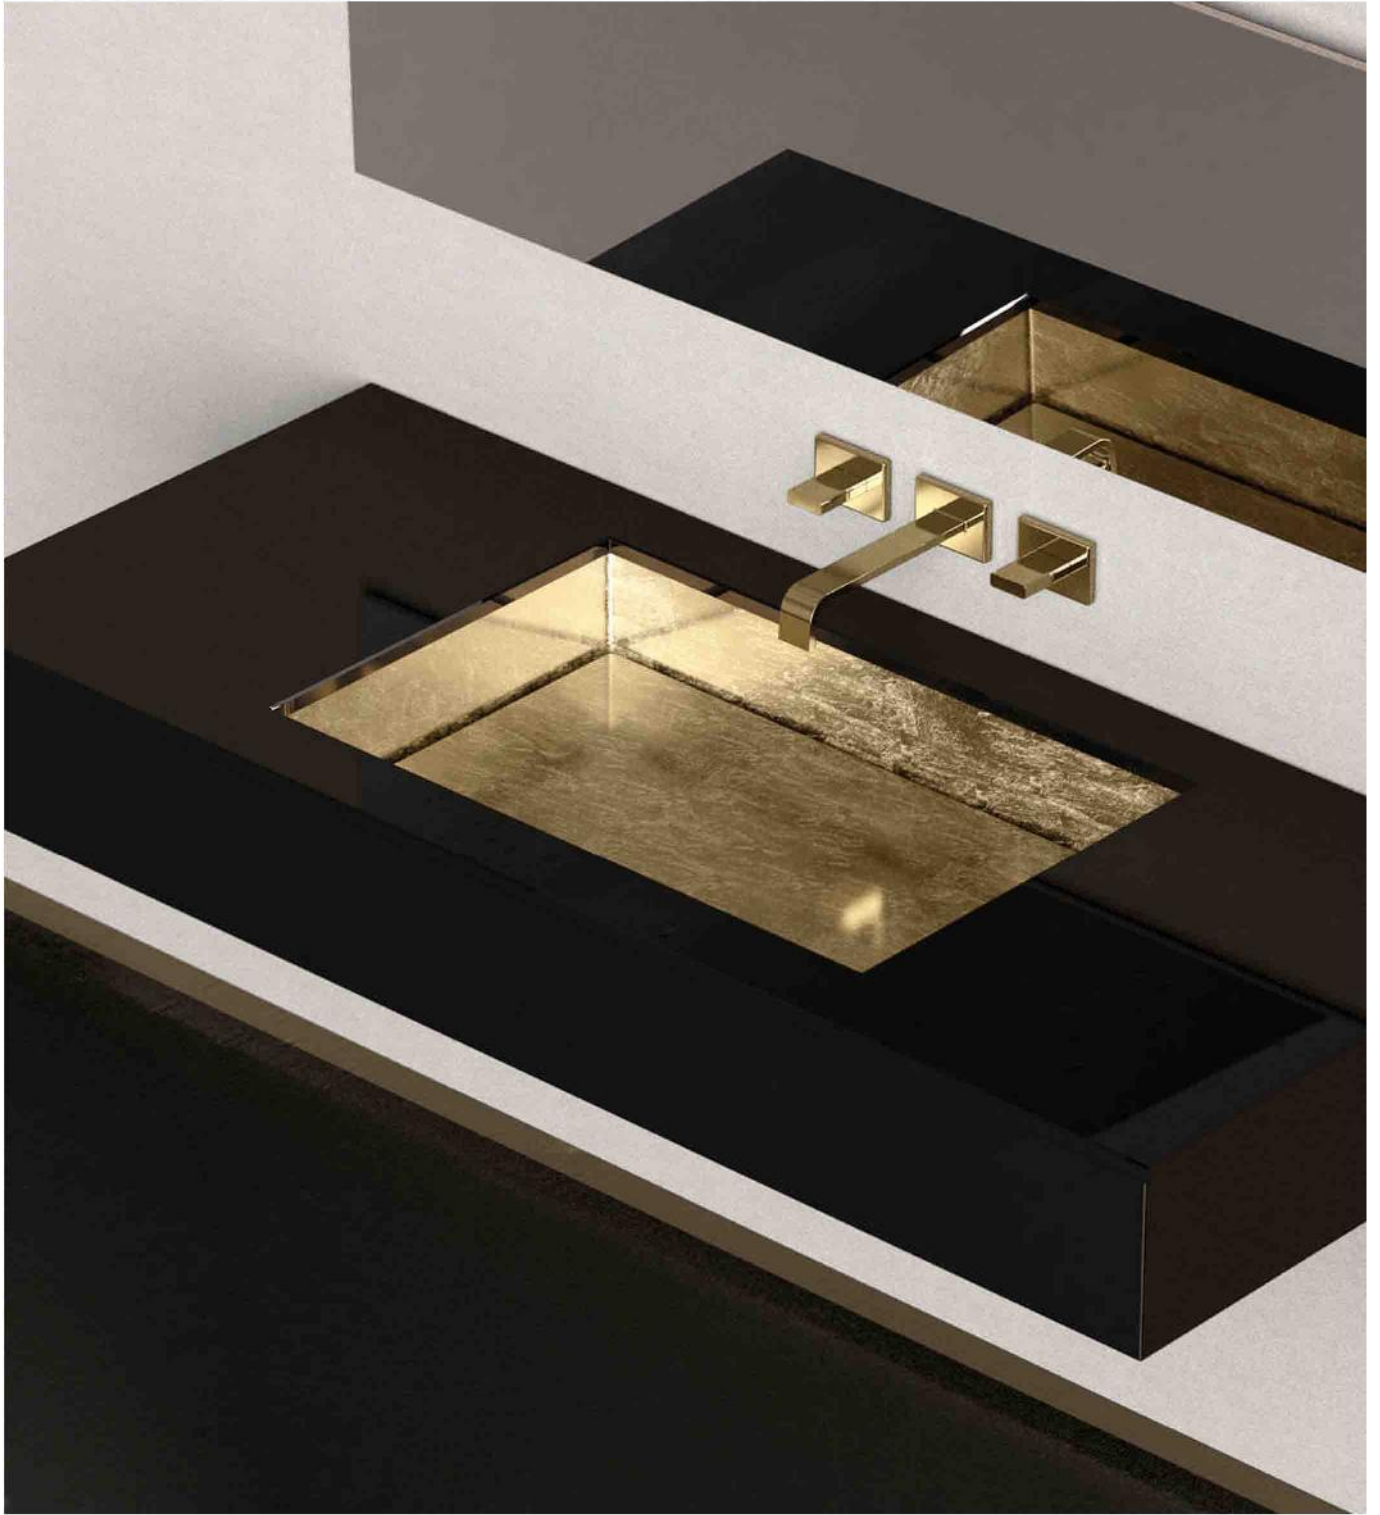

Material:

VetroFreddo[®]

Hole = 45 mm
Weight = 26,00 kg

white L 1220
JMI510C1220PO01

black L 1220
JMI510C1220PO30

GLASS DESIGN Blade Sotto Series

Material:
Pert[®]
polimero tecnologico

1		2		3		OPTIONAL		4		5					
Scegli il colore del TOP in vetro Choose the colour Full Colour Glass Top		Scegli il colore del lavabo Choose the washbasin colour BLADE		Trappo pieno Awn for overflow		Scegli il colore del carabotto Choose the cover colour		Scegli il colore e la misura del mobile (l'ingombro di attacco a muro) Choose cabinet and size for the fixture. (Wall fixing accessories included)							
bianco opaco/white mat code: BO	bianco lucido/white glossy code: BL	nero opaco/black mat code: NO	nero lucido/black glossy code: NL	foglia oro/gold leaf code: BLASFO	foglia argento/silver leaf code: BLASFA	bianco opaco/white mat code: BLASBO	nero opaco/black mat code: BLASNO	trappo pieno code: TPG	trappo laterale code: TP	lavabo colorato/leaf code: CRFO	lavabo argenteo/silver leaf code: CRFA	bianco lucido 1000/white glossy code: SINB100	bianco lucido 1200/white glossy code: SINB120	nero lucido 1000/black glossy code: SINN100	nero lucido 1200/black glossy code: SINN120