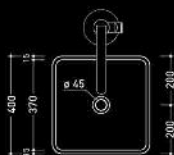

matt finish

→ **FLAMINIA.**

Free-Standing Basin

FLAMINIA
Monowash Series

Design:
Giulio Cappellini

CERAMIC: glossy finish

COLORS IN ELIMINATION

matt finish