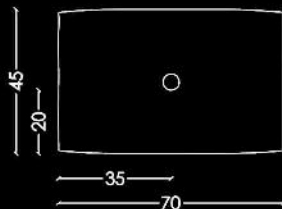

MGM
Duna Series

Material:
Statuario White
Marble