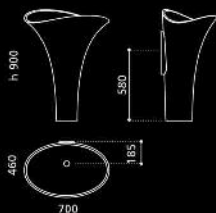

Void Series

Design:
Fabio Novembre

CERAMIC: glossy finish

matt finish

FREE-STANDING BASIN

GLASS DESIGN
Flower Evolution Series

Material:
VetroFreddo[®]

Hole = 45 mm
Weight = 22,00 kg