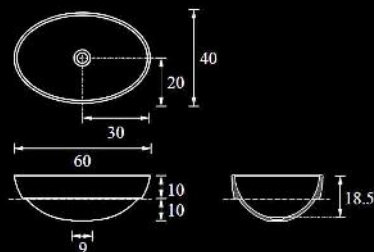

MASTELLA DESIGN

Dukas Series

Design: R&D MastellaDesign

Material: Mak-Lux / Mak-Mat

Finish: White