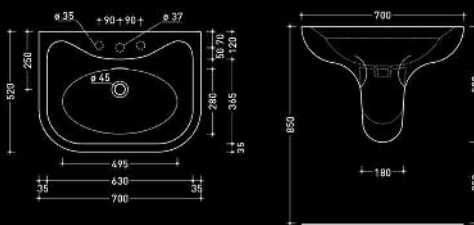

Void Series

Design:
Fabio Novembre

CERAMIC: glossy finish

matt finish

FREE-STANDING BASIN

GLASS DESIGN
Flower Evolution Series

Material:
VetroFreddo[®]

Hole = 45 mm
Weight = 22,00 kg