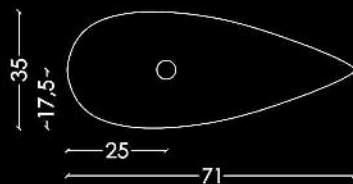

Material:
Statuario White
Marble

MASTELLA DESIGN

Kalla Short Series

Design: Oriano Favaretto

Material: Cristalplant

Finish: White

MASTELLA DESIGN

Sasso | Cristalplant Series