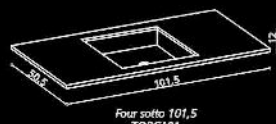

GLASS DESIGN Four Sotto Series

Material:
Pert®
polimero tecnologico

OPTIONAL				
1	2	3	4	5
Scegli il colore del TOP in vetro. Choose the colour Full Colour Glass Top	Scegli il colore del lavabo. Choose the washbasin colour FOUR	Trappo pieno. Full trap	Scegli il colore del carabotto. Choose the drain colour	Scegli il colore e la misura del mobile. (Compreso di attacco a muro) Choose colour and size for the furniture. (Wall fixing accessories included)
bianco opaco/white mat code: BO	foglia oro/gold leaf code: FOUFO	trappo/ trap code: TPG	acciaio/steel leaf code: COFO	bianco lucido 100/white glossy code: SINB100
bianco lucido/white glossy code: BL	foglia argento/silver leaf code: FOUFA	trappo/ trap code: TP	oro/brass leaf code: COFA	bianco lucido 120/white glossy code: SINB120
nero opaco/black mat code: NO	bianco opaco/white mat code: FOUBO		nero/brass leaf code: COBL	nero lucido 100/black glossy code: SINN100
nero lucido/black glossy code: NL	nero opaco/black mat code: FOUONO		nero opaco/black mat code: COON	nero lucido 120/black glossy code: SINN120