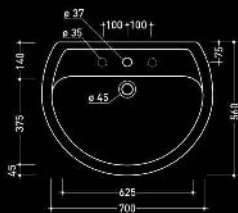

➔ **FLAMINIA.**

Free-Standing Basin

FLAMINIA

Fidia Series

Design:
Flaminia Design
Team

CERAMIC: glossy finish

matl finish

COLORS IN ELIMINATION