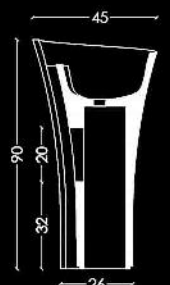

MGM

Venere Series

Material:

- Statuario White Marble
- Imperial Black Marble