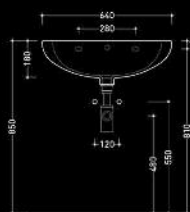

FLAMINIA
Sprint Series

Design:
Flaminia Design Team