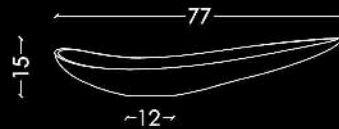

MGM
Milo Series

Material:
Statuario White
Marble