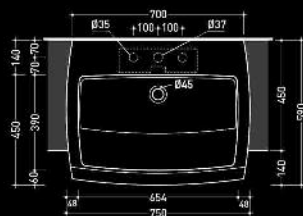

CERAMIC: glossy finish

matt finish