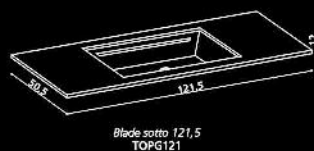

GLASS DESIGN

Yacht Sotto Series

Material:
TeknoForm®

1
Scegli il colore del TOP in vetro
Choose the colour
F.I. Colour Glass Top

☐ Bianco opaco/white mat code: BO
☐ Bianco lucido/glossy white code: BL
☐ Nero opaco/black mat code: NO
☐ Nero lucido/black glossy code: NL

2
Scegli il colore del lavabo
Choose the washbasin colour
YACHT

☐ H 150
☐ 400
☐ 520

☐ Trappo pieno in ceramica
Washbasin with integrated over flow
☐ Bianco opaco/white mat code: YACHT580

OPTIONAL