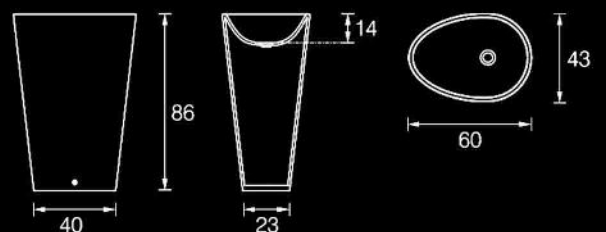

MASTELLA DESIGN

Body Series

Design: Oriano Favaretto

Material: Cristalplant

Finish: White / Bicolour