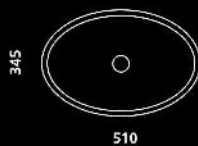

GLASS DESIGN

Ice Oval Series

Material: