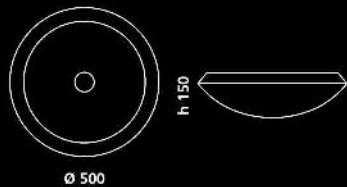

Hole = 45 mm
Weight = 2,17 kg