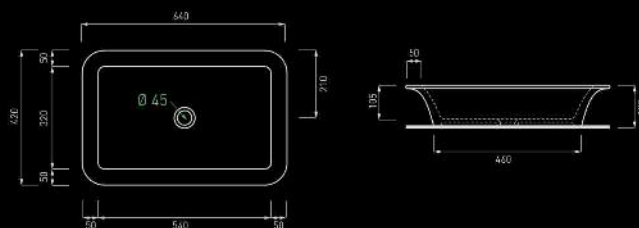

White	Black	Anthracite	Arenaria	
Lavagna	Basalto	Muschio	Agave	Pomice
Cacao	Cemento	Avena	Polvere	Talco
Fango	Brina	Lino	Cipria	Canapa