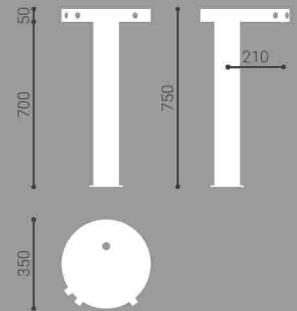

Bath made on-block
stone drainpipe cover

Dimension:
L180 x W80 x H50 cm

ENTITY | Ovale Bath

Bath made on-block
stone drainpipe cover

Dimension:
L180 x W105 x H50 cm

ENTITY | Punta Bath

Bath made on-block
stone drainpipe cover

Dimension:
L180 x W80 x H50 cm

ENTITY | Square Bath

Bath made on-block
stone drainpipe cover

Dimension:
L180 x W80 x H50 cm

free-standing bathtub

NOVA

Free-standing bathtub

Material:
Statuario White Marble /
Imperial Black Marble /
Carrara Marble

Dimension:
L175 x W71 x H67 cm

LOTO

Free-standing bathtub

Material:
Statuario White Marble /
Imperial Black Marble /
Carrara Marble

Dimension:
L170 x W86 x H70 cm

VELA

Free-standing bathtub

Material:
Statuario White Marble /
Imperial Black Marble /
Carrara Marble

Dimension:
L185 x W82 x H70 cm

free-standing bath filler

MARMO | MR399_1
Free-standing Bath Filler Mixer
with Shower Kit

Design: Antonio Gardoni +
Federico Castelli

White Carrara Marble +
Polished Chrome Finished