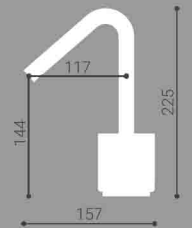

MARMO | MR200_2
Washbasin mixer
Design: Antonio Gardoni +
Federico Castelli
Black Marquina Marble +
Polished Chrome Finished

** iB Rubinetti - Marmo Series
available in 16 bespoke finishes