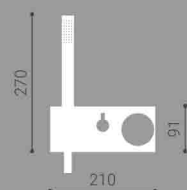

** iB Rubinetti - Marmo Series available in 16 bespoke finishes