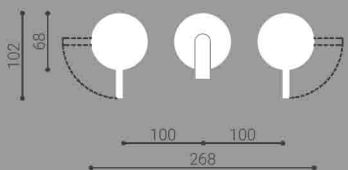

Design: Antonio Gardoni +
Federico Castelli

White Carrara Marble +
Polished Chrome Finished