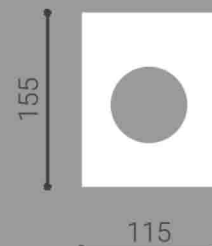

concealed shower mixer

1-way concealed shower mixer

** iB Rubinetti - Marmo Series available in 16 bespoke finishes

MARMO | MR300_1

Concealed shower mixer 1-way

Design: Antonio Gardoni + Federico Castelli

White Carrara Marble + Polished Chrome Finished

MARMO | MR300_2

Concealed shower mixer 1-way

Design: Antonio Gardoni + Federico Castelli

Black Marquina Marble + Polished Chrome Finished

2-way concealed shower mixer

** iB Rubinetti - Marmo Series available in 16 bespoke finishes

MARMO | MR310_1

Concealed shower mixer with diverter 2-ways

Design: Antonio Gardoni + Federico Castelli

White Carrara Marble + Polished Chrome Finished

MARMO | MR310_2

Concealed shower mixer with diverter 2-ways

Design: Antonio Gardoni + Federico Castelli

Black Marquina Marble + Polished Chrome Finished

3-way concealed shower mixer

** iB Rubinetti - Marmo Series available in 16 bespoke finishes

MARMO | MR312_1

Concealed shower mixer with diverter 3-ways

Design: Antonio Gardoni + Federico Castelli

White Carrara Marble + Polished Chrome Finished

MARMO | MR312_2

Concealed shower mixer with diverter 3-ways

Design: Antonio Gardoni + Federico Castelli

Black Marquina Marble + Polished Chrome Finished