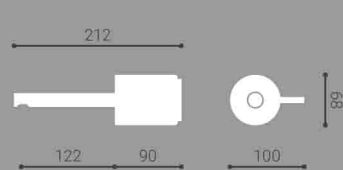

** IB Rubinetti - Marmo Series available in 16 bespoke finishes

** IB Rubinetti - Marmo L Series available in 16 bespoke finishes