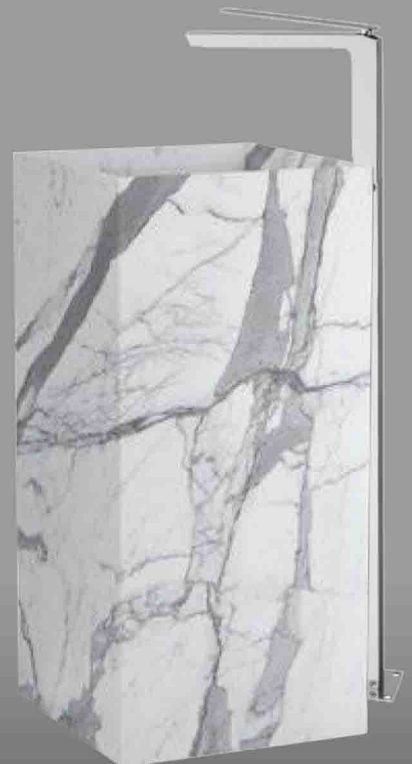

ENTITY | Square High

Free-standing washbasin
made on-block
with stone drainpipe cover

Dimension:
L40 x W40 x H85 cm