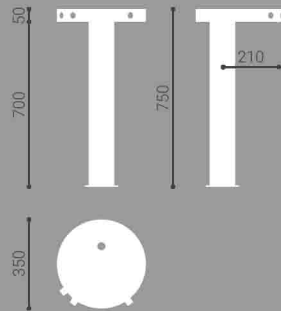

free-standing bath filler

MARMO | MR399_1
Free-standing Bath Filler Mixer
with Shower Kit

Design: Antonio Gardoni +
Federico Castelli

White Carrara Marble +
Polished Chrome Finished