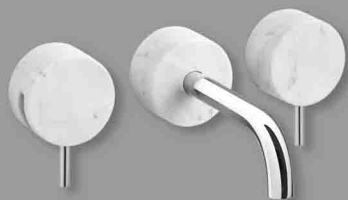

wall-mount basin mixer

MARMO | MR206_1
Wall Mounted Washbasin
Mixer with Click-Clack Waste

Design: Antonio Gardoni +
Federico Castelli

White Carrara Marble +
Polished Chrome Finished