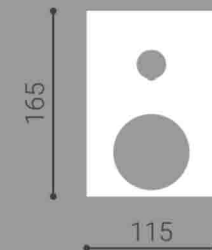

concealed shower mixer

1-way concealed shower mixer

** iB Rubinetti - Marmo Series available in 16 bespoke finishes

MARMO | MR300_1

Concealed shower mixer 1-way

Design: Antonio Gardoni + Federico Castelli

White Carrara Marble + Polished Chrome Finished

MARMO | MR300_2

Concealed shower mixer 1-way

Design: Antonio Gardoni + Federico Castelli

Black Marquina Marble + Polished Chrome Finished

2-way concealed shower mixer

** iB Rubinetti - Marmo Series available in 16 bespoke finishes

MARMO | MR310_1

Concealed shower mixer with diverter 2-ways

Design: Antonio Gardoni + Federico Castelli

White Carrara Marble + Polished Chrome Finished

MARMO | MR310_2

Concealed shower mixer with diverter 2-ways

Design: Antonio Gardoni + Federico Castelli

Black Marquina Marble + Polished Chrome Finished

3-way concealed shower mixer

** iB Rubinetti - Marmo Series available in 16 bespoke finishes

MARMO | MR312_1

Concealed shower mixer with diverter 3-ways

Design: Antonio Gardoni + Federico Castelli

White Carrara Marble + Polished Chrome Finished

MARMO | MR312_2

Concealed shower mixer with diverter 3-ways

Design: Antonio Gardoni + Federico Castelli

Black Marquina Marble + Polished Chrome Finished