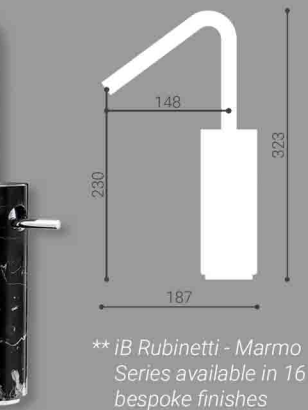

MARMO | MR202_2
Tall Washbasin Mixer with Click-Clack waste

Design: Antonio Gardoni + Federico Castelli

Black Marquina Marble + Polished Chrome Finished