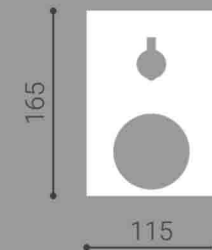

concealed shower mixer

1-way concealed shower mixer

** iB Rubinetti - Marmo Series available in 16 bespoke finishes

MARMO | MR300_1

Concealed shower mixer 1-way

Design: Antonio Gardoni + Federico Castelli

White Carrara Marble + Polished Chrome Finished

MARMO | MR300_2

Concealed shower mixer 1-way

Design: Antonio Gardoni + Federico Castelli

Black Marquina Marble + Polished Chrome Finished

2-way concealed shower mixer

** iB Rubinetti - Marmo Series available in 16 bespoke finishes

MARMO | MR310_1

Concealed shower mixer with diverter 2-ways

Design: Antonio Gardoni + Federico Castelli

White Carrara Marble + Polished Chrome Finished

MARMO | MR310_2

Concealed shower mixer with diverter 2-ways

Design: Antonio Gardoni + Federico Castelli

Black Marquina Marble + Polished Chrome Finished

3-way concealed shower mixer

** iB Rubinetti - Marmo Series available in 16 bespoke finishes

MARMO | MR312_1

Concealed shower mixer with diverter 3-ways

Design: Antonio Gardoni + Federico Castelli

White Carrara Marble + Polished Chrome Finished

MARMO | MR312_2

Concealed shower mixer with diverter 3-ways

Design: Antonio Gardoni + Federico Castelli

Black Marquina Marble + Polished Chrome Finished