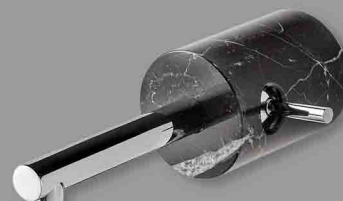

MARMO L | MM209_2
Monohole built-in basin mixer

Design: Antonio Gardoni +
Federico Castelli

Black Marquina Marble +
Polished Chrome Finished