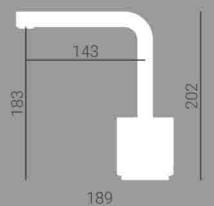

MARMO L | MM200_2
Washbasin mixer
Design: Antonio Gardoni +
Federico Castelli
Black Marquina Marble +
Polished Chrome Finished

** iB Rubinetti - Marmo L Series
available in 16 bespoke finishes