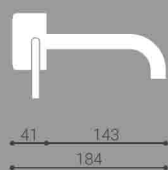

Design: Antonio Gardoni +
Federico Castelli

White Carrara Marble +
Polished Chrome Finished