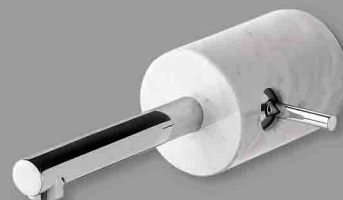

Design: Antonio Gardoni +
Federico Castelli

White Carrara Marble +
Polished Chrome Finished