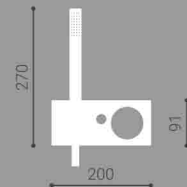

** iB Rubinetti - Marmo Series available in 16 bespoke finishes