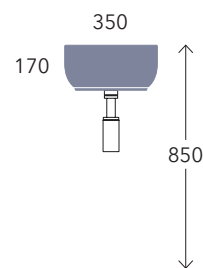

# Sospeso

wall mounted / suspendu / wandhängend

cm

30  
39

**Pass 35x39** art. PS39LM

**Pass 35x23** art. PS23LM

**Pass 30x22** art. PS30LD

40  
49