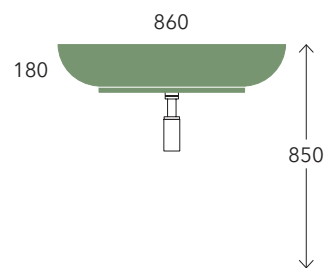

# Sospeso

wall mounted / suspendu / wandhängend

cm

70  
79

**Void 70** art. VD70L

80  
89

**Nuda 85** art. 5080

**Nuda 85** art. 5081