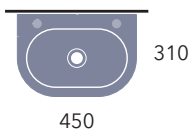

**Miniwash 40** art. MWL40 + MWS40

cm  
40  
49

**Miniwash 48** art. MWL48 + MWS48

**Pass 45x31** art. PS31LM

**Pass 40x22** art. PS40LD

**Twin Set 42** art. 5050/42S + TS01/42