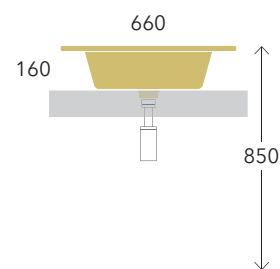

Volo 66 art. VL66L

cm
70
120