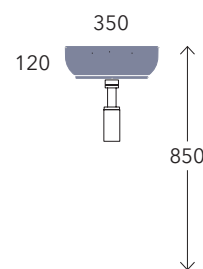

# Sospeso

wall mounted / suspendu / wandhängend

cm

30  
39

**Pass 35x39** art. PS39LM

**Pass 35x23** art. PS23LM

**Pass 30x22** art. PS30LD

40  
49