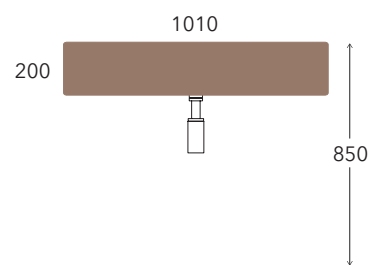

Sospeso

wall mounted / suspendu / wandhängend

cm

70
79

80
89

90
120

Acquagrande 100 art. 5051