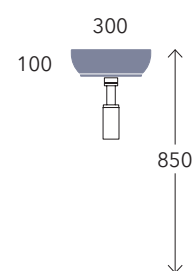

# Sospeso

wall mounted / suspendu / wandhängend

cm

30  
39

**Pass 35x39** art. PS39LM

**Pass 35x23** art. PS23LM

**Pass 30x22** art. PS30LD

40  
49