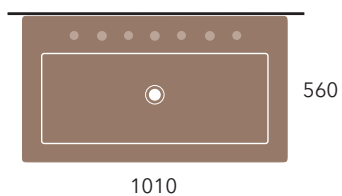

Acquagrande 100 art. 5051