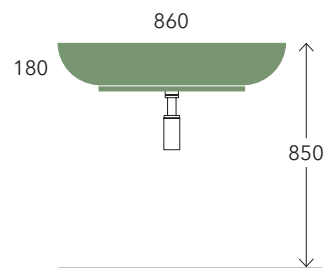

# Sospeso

wall mounted / suspendu / wandhängend

cm

70  
79

**Void 70** art. VD70L

80  
89

**Nuda 85** art. 5080

**Nuda 85** art. 5081