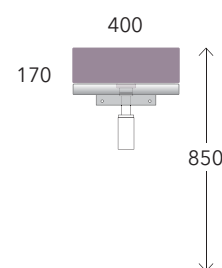

Sospeso

wall mounted / suspendu / wandhängend

cm

30
39

Pass 35x39 art. PS39LM

Pass 35x23 art. PS23LM

Pass 30x22 art. PS30LD

40
49