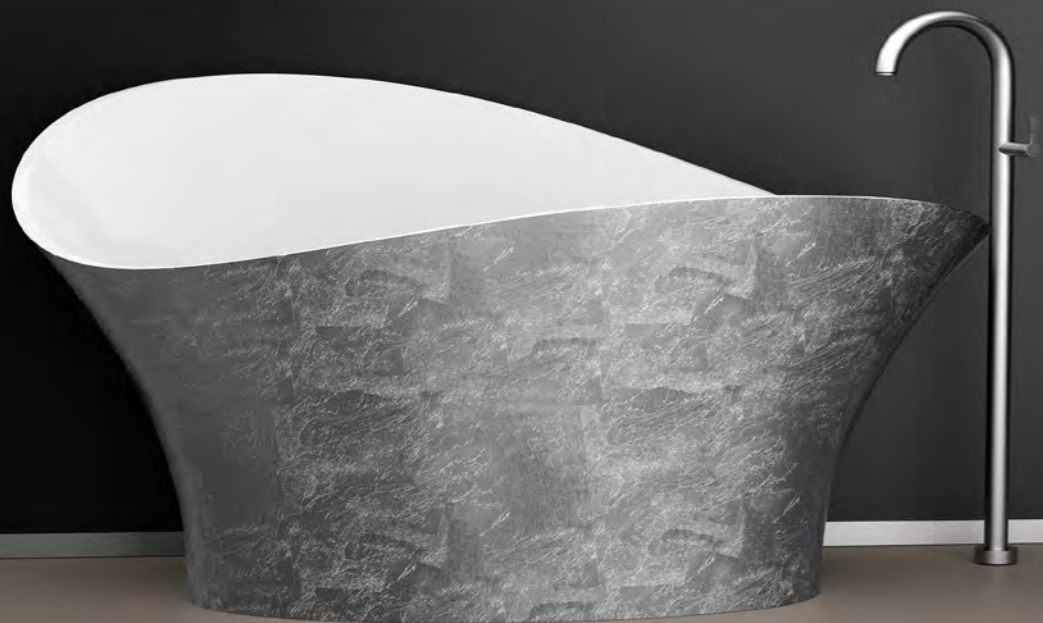

FLOWerSTYLE

design by: Marco Pisati

BATHTUB
FLOwer Style
black

Vasca da bagno nera opaca con interno bianco lucido

Bathtub in black mat finish, white polish inside.

code FLOSTYPO30

BATHTUB
FLOwer Style
gold

Vasca da bagno foglia oro con
interno bianco lucido

*Bathtub in gold leaf finish, white
polish inside.*

code FLOSTYFO

BATHTUB
FLOwer Style
red Ferrari

Vasca da bagno rosso Ferrari con
interno bianco lucido

*Bathtub in Ferrari red finish, white
polish inside.*

code FLOSTYPL34

BATHTUB
FLOwer Style
silver

Vasca da bagno foglia argento con
interno bianco lucido

*Bathtub in silver leaf finish, white
polish inside.*