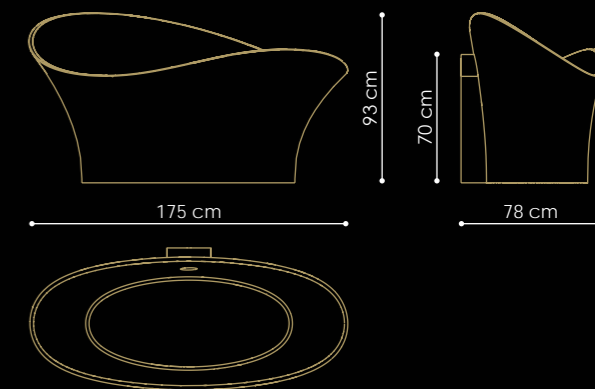

FLOWerSTYLE

design by: Marco Pisati

BATHTUB
FLOwer Style
black

Vasca da bagno nera opaca con interno bianco lucido

Bathtub in black mat finish, white polish inside.

code FLOSTYPO30

BATHTUB
FLOwer Style
gold