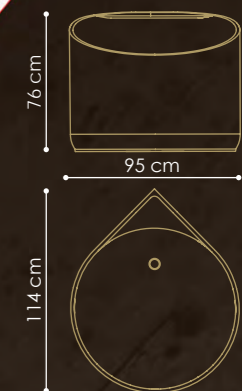

DV 72

DV 73

BATHTUB
MINI
red Ferrari

Vasca da bagno rosso Ferrari con
interno bianco lucido

*Bathtub in Ferrari red finish, white
polish inside.*

code MINIPL34