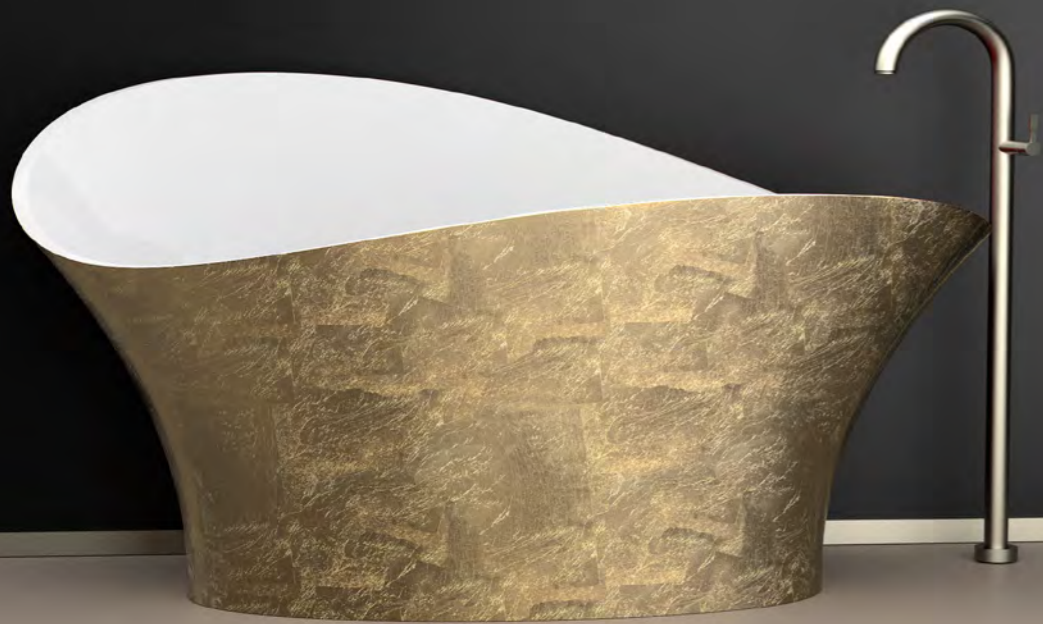

FLOWerSTYLE

design by: Marco Pisati

BATHTUB
FLOwer Style
black

Vasca da bagno nera opaca con interno bianco lucido

Bathtub in black mat finish, white polish inside.

code FLOSTYPO30

BATHTUB
FLOwer Style
gold

Vasca da bagno foglia oro con
interno bianco lucido

*Bathtub in gold leaf finish, white
polish inside.*

code FLOSTYFO

BATHTUB
FLOwer Style
red Ferrari

Vasca da bagno rosso Ferrari con
interno bianco lucido

*Bathtub in Ferrari red finish, white
polish inside.*

code FLOSTYPL34

BATHTUB
FLOwer Style
silver

Vasca da bagno foglia argento con
interno bianco lucido

*Bathtub in silver leaf finish, white
polish inside.*

code FLOSTYFA

BATHTUB
FLOwer Style
white

Vasca da bagno bianco lucido

Bathtub in polish white finish.

code FLOSTYPL01

MINI

design by: Marco Pisati

DV 72