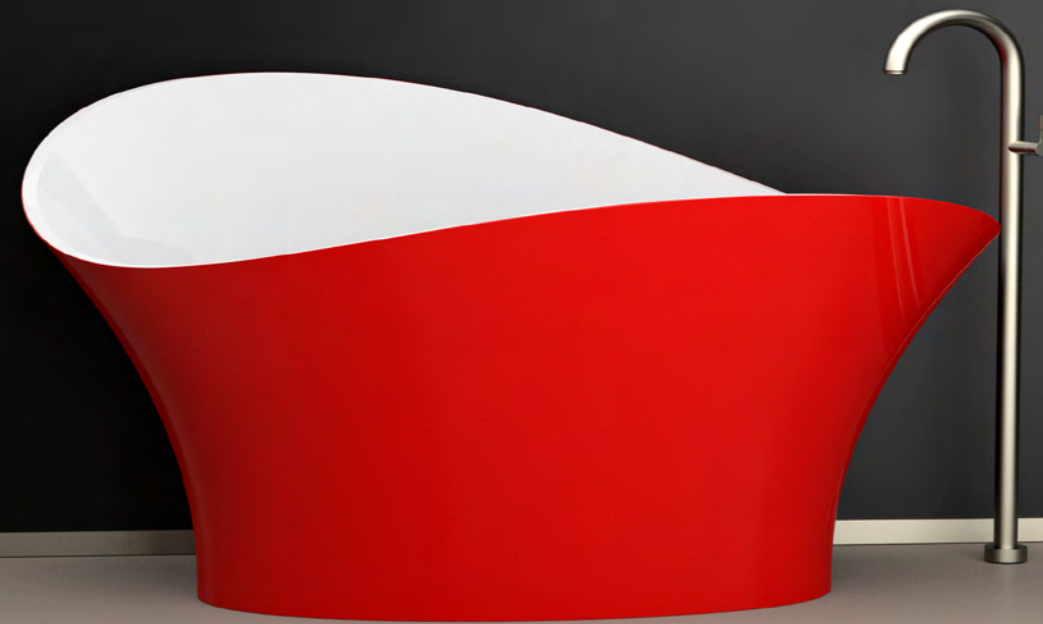

FLOWerSTYLE

design by: Marco Pisati

BATHTUB
FLOwer Style
black

Vasca da bagno nera opaca con interno bianco lucido

Bathtub in black mat finish, white polish inside.

code FLOSTYPO30

BATHTUB
FLOwer Style
gold

Vasca da bagno foglia oro con
interno bianco lucido

*Bathtub in gold leaf finish, white
polish inside.*

code FLOSTYFO

BATHTUB
FLOwer Style
red Ferrari

Vasca da bagno rosso Ferrari con
interno bianco lucido

*Bathtub in Ferrari red finish, white
polish inside.*

code FLOSTYPL34

BATHTUB
FLOwer Style
silver

Vasca da bagno foglia argento con
interno bianco lucido

*Bathtub in silver leaf finish, white
polish inside.*

code FLOSTYFA

BATHTUB
FLOwer Style
white

Vasca da bagno bianco lucido

Bathtub in polish white finish.

code FLOSTYPL01

MINI

design by: Marco Pisati

DV 72