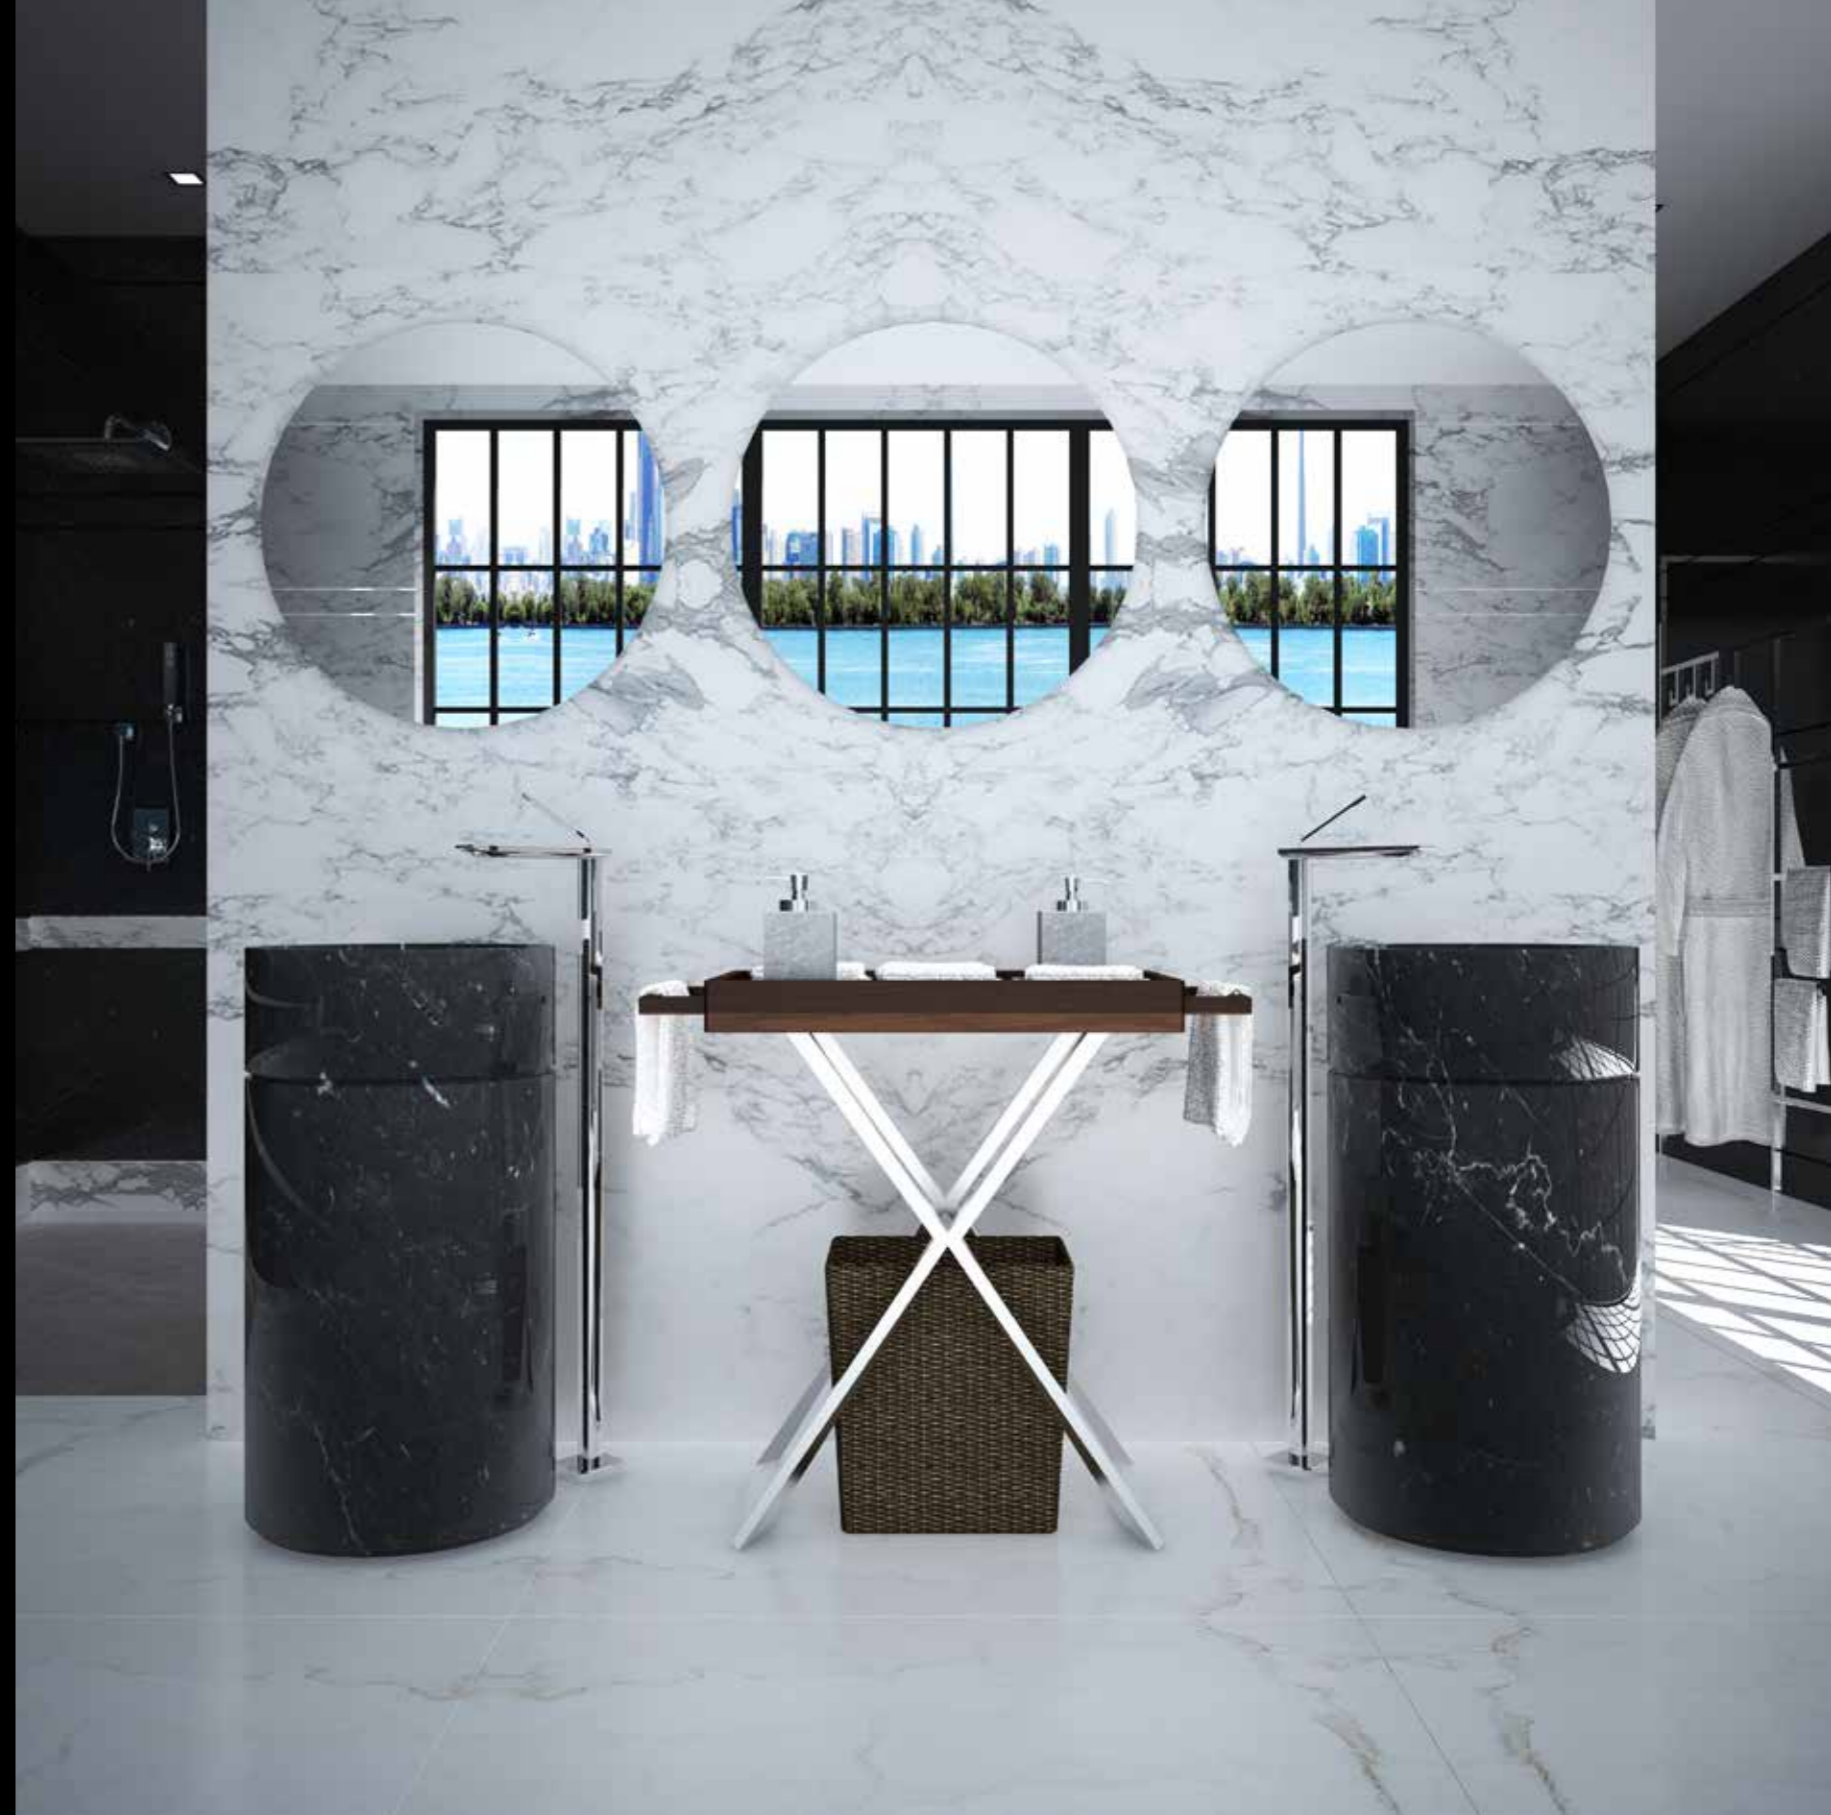

MGM
Marbles and Stones