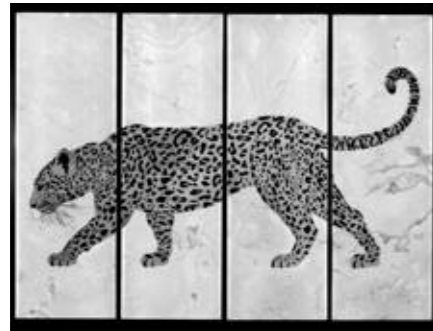

CAVALLI

Number of Panels : 4

Single Panel Dimensions: L 70 cm, H 210 cm, D 2,5 cm

Materials : Backlit White Onyx, Cremo Delicato Marble, Limestone Leonardo, Grafite Marble, Pietra dei Dogi Marble

Processing Technique : Inlaid

Single Panel Weight : 70 kg

Finish : Polished

Complete with LED lighting equipment

Available in left and right orientation only on request