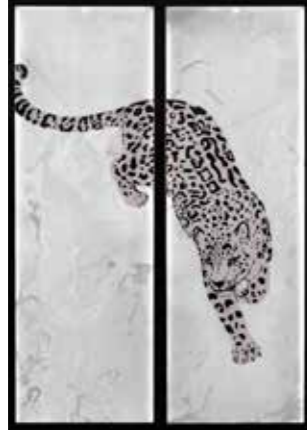

LEOPARDO

Number of Panels : 2

Single Panel Dimensions: L 70 cm, H 210 cm, D 2,5 cm

Materials : Backlit White Onyx, Crema Delicata Marble, Imperial Black Marble

Processing Technique : Inlaid

Single Panel Weight : 70 kg

Finish : Polished

Complete with LED lighting equipment

Available in left and right orientation only on request