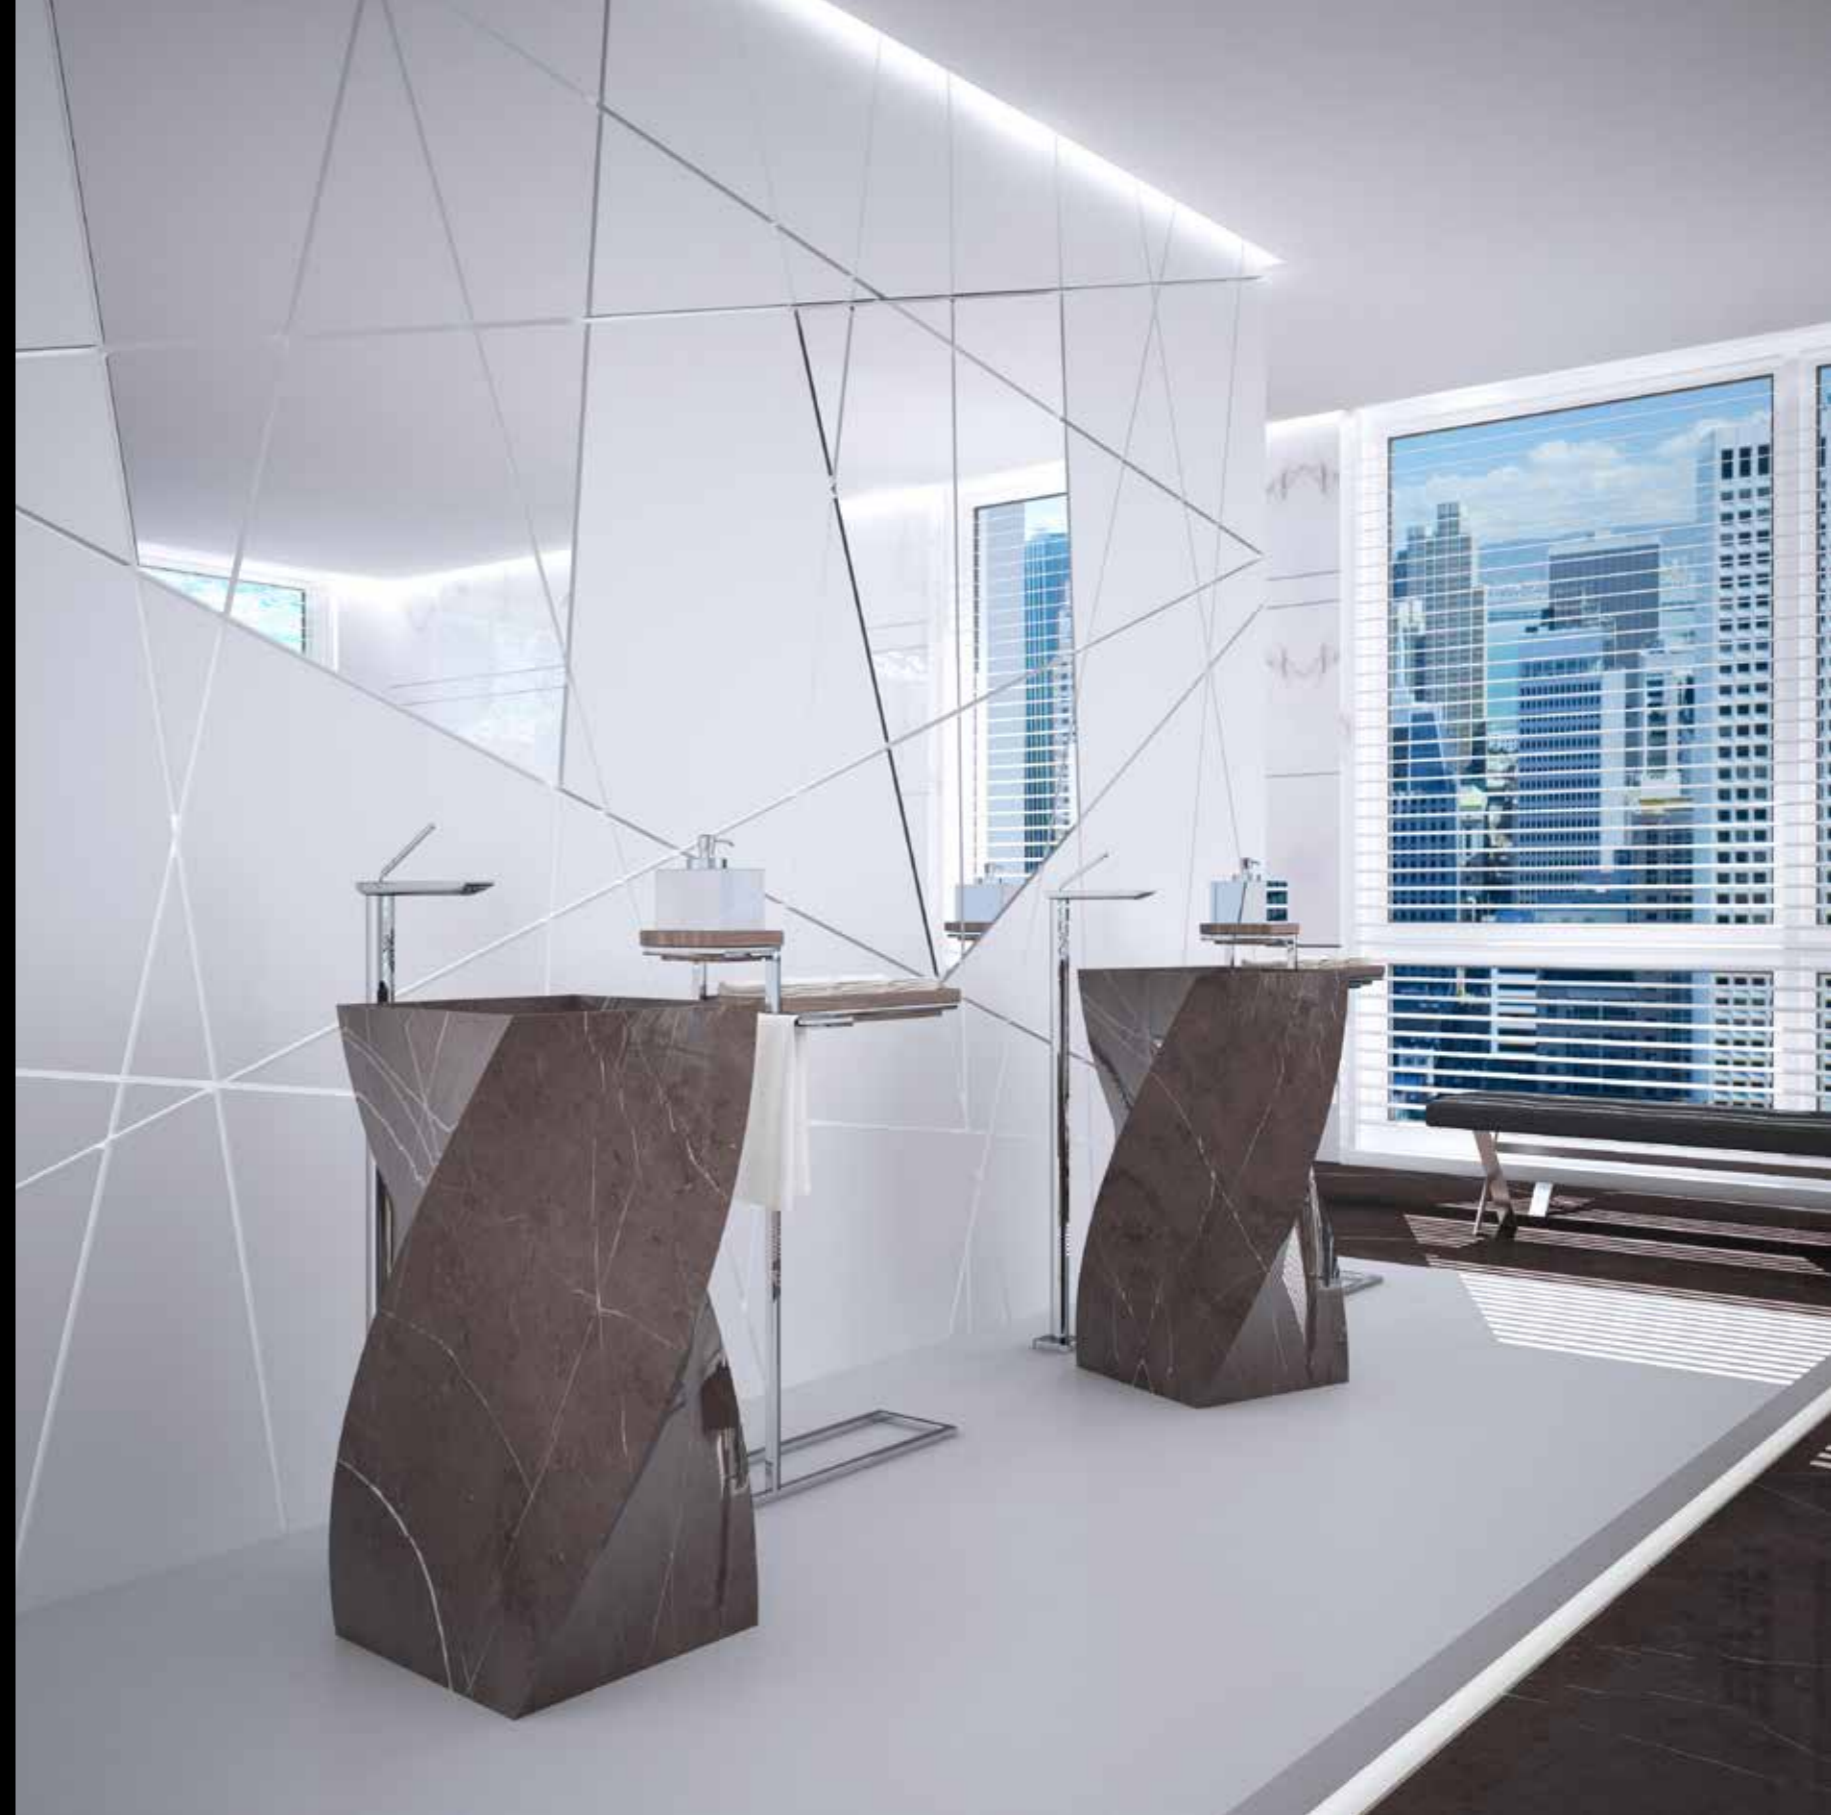

MGM
Marbles and Stones