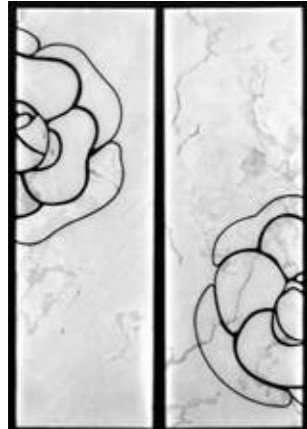

CAMELIA INLAID

Number of Panels : 2

Single Panel Dimensions: L 70 cm, H 210 cm, D 2,5 cm

Materials : Backlit White Onyx, Imperial Black Marble

Processing Technique : Inlaid

Single Panel Weight : 70 kg

Finish : Polished

Complete with LED lighting equipment

Available in left and right orientation only on request