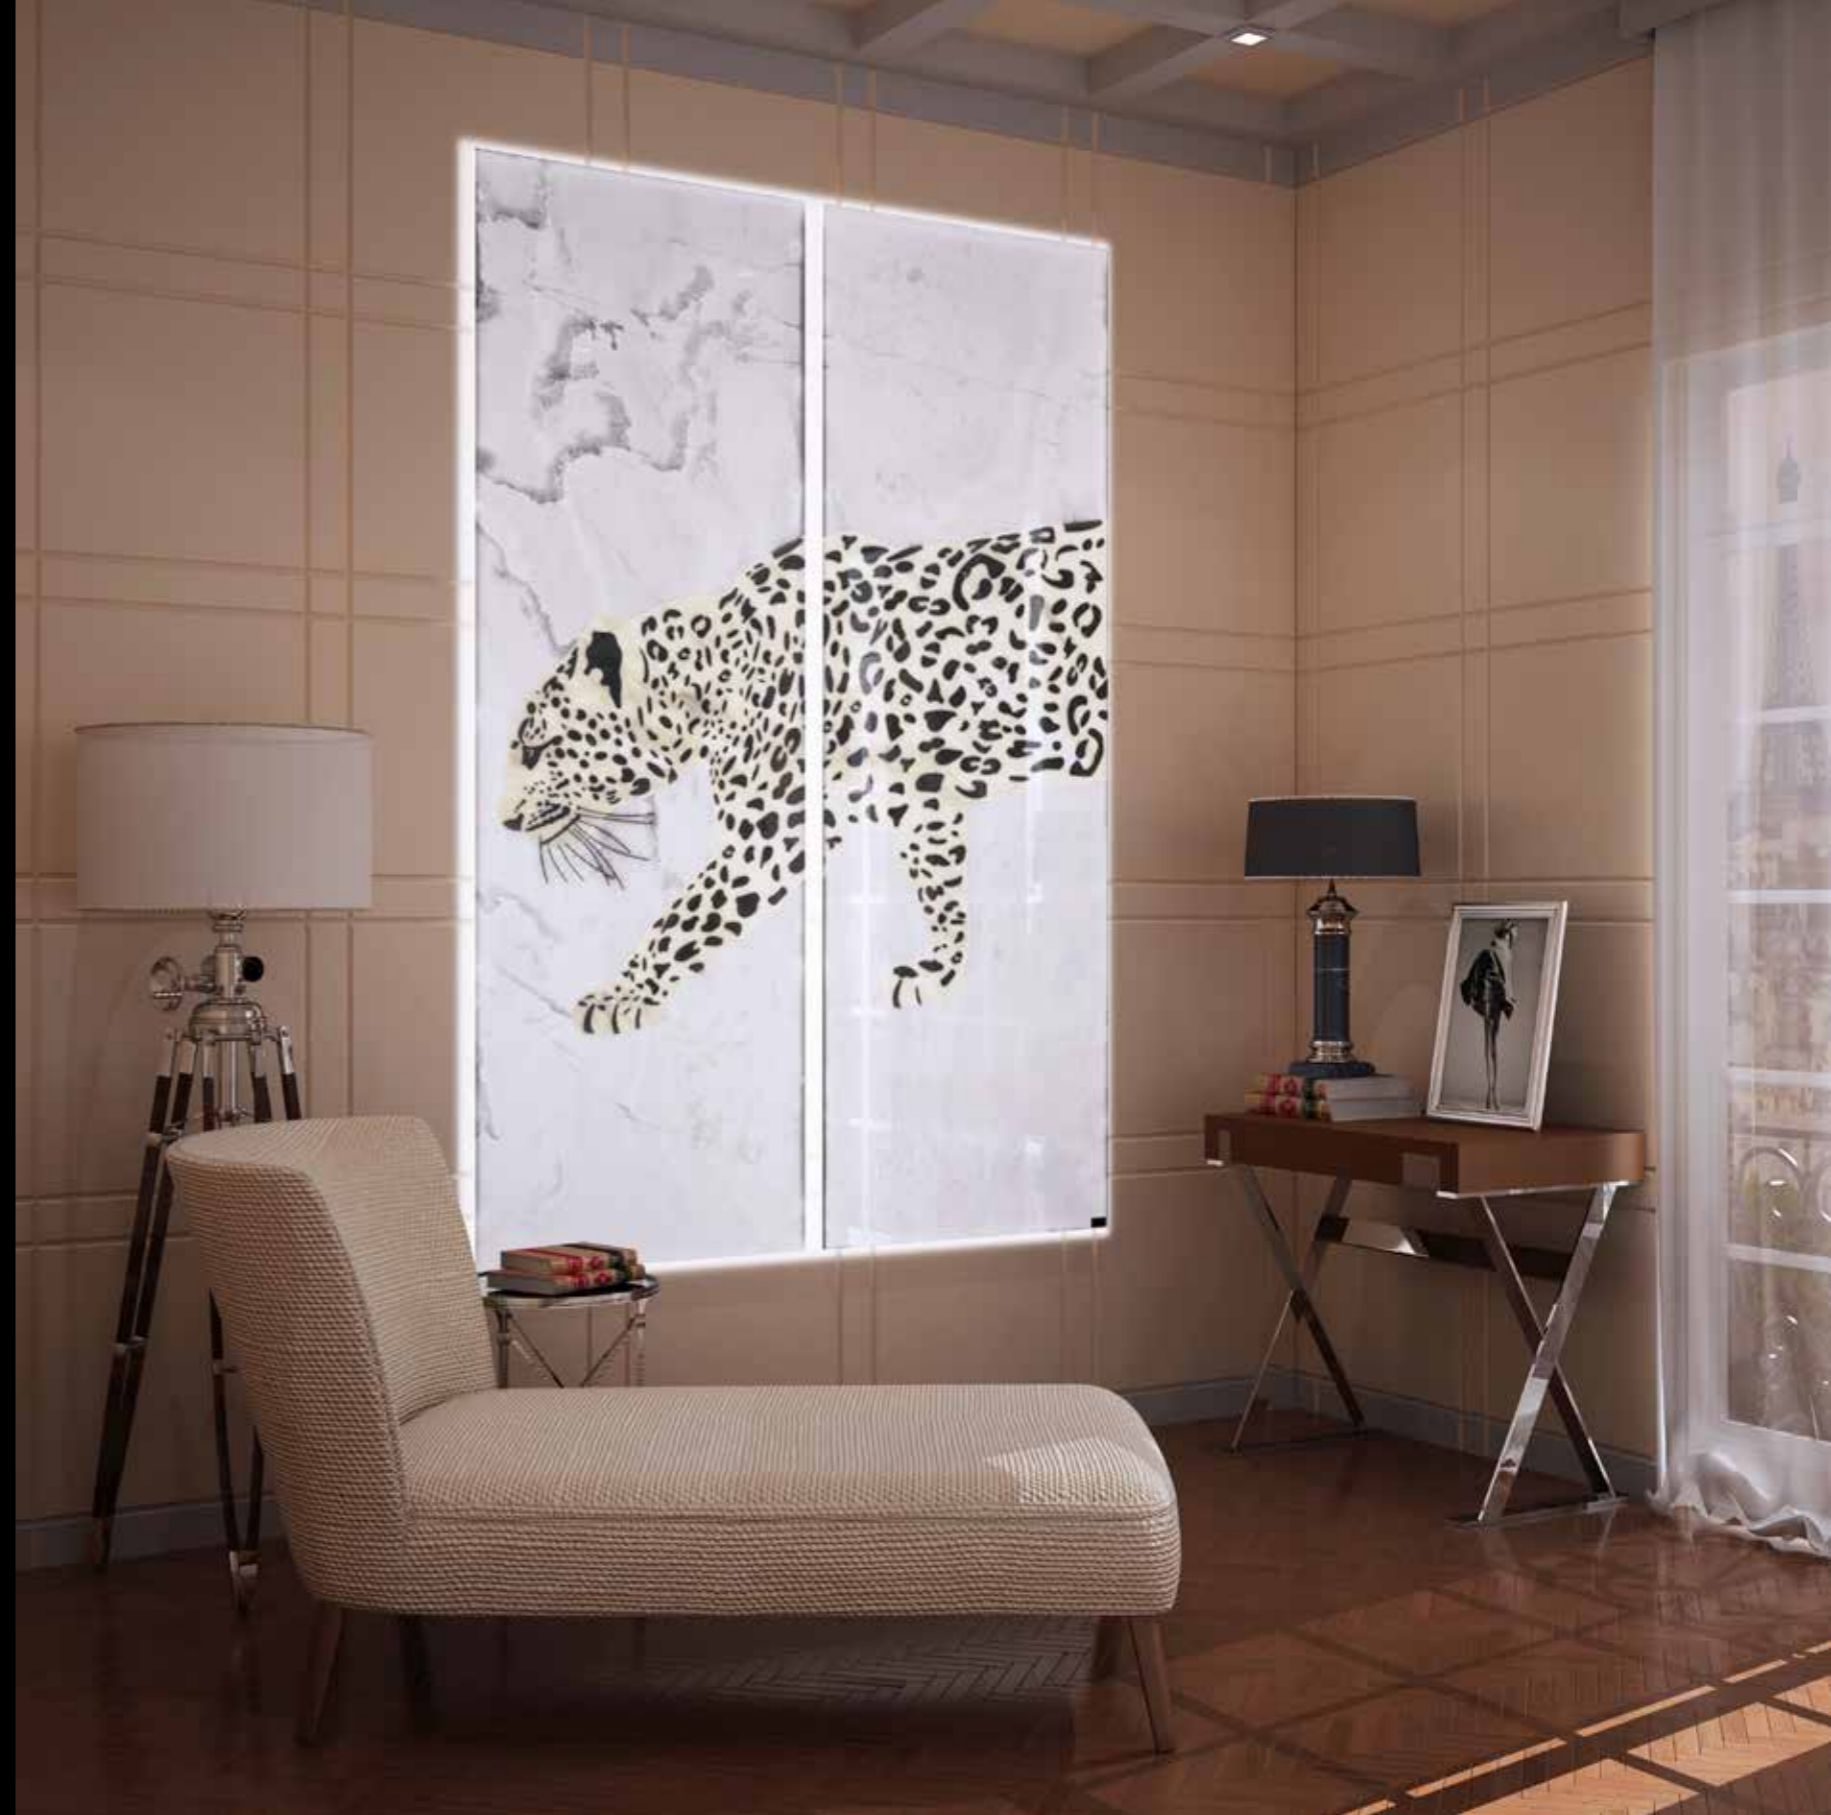

INLAID BACKLIT WHITE ONYX PANELS

MGM
Marbles and Stones