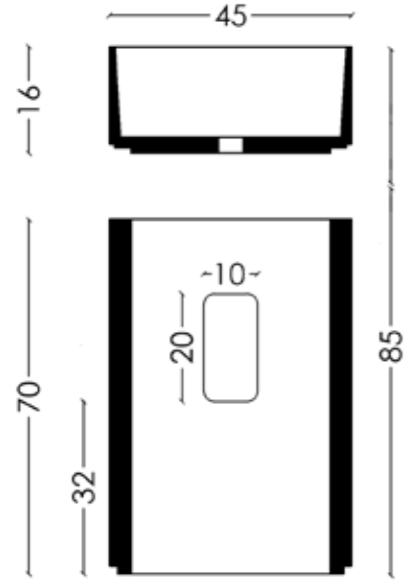

IKARUS

VENERE

DIVA

TANGO