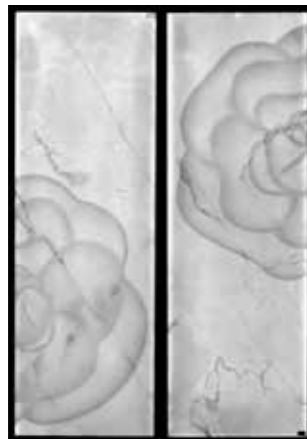

CAMELIA SCULPTURED

Number of Panels : 2

Single Panel Dimensions: L 70 cm, H 210 cm, D 2,5 cm

Materials : Backlit White Onyx

Processing Technique : Sculptured

Single Panel Weight : 85 kg

Finish : Polished

Complete with LED lighting equipment