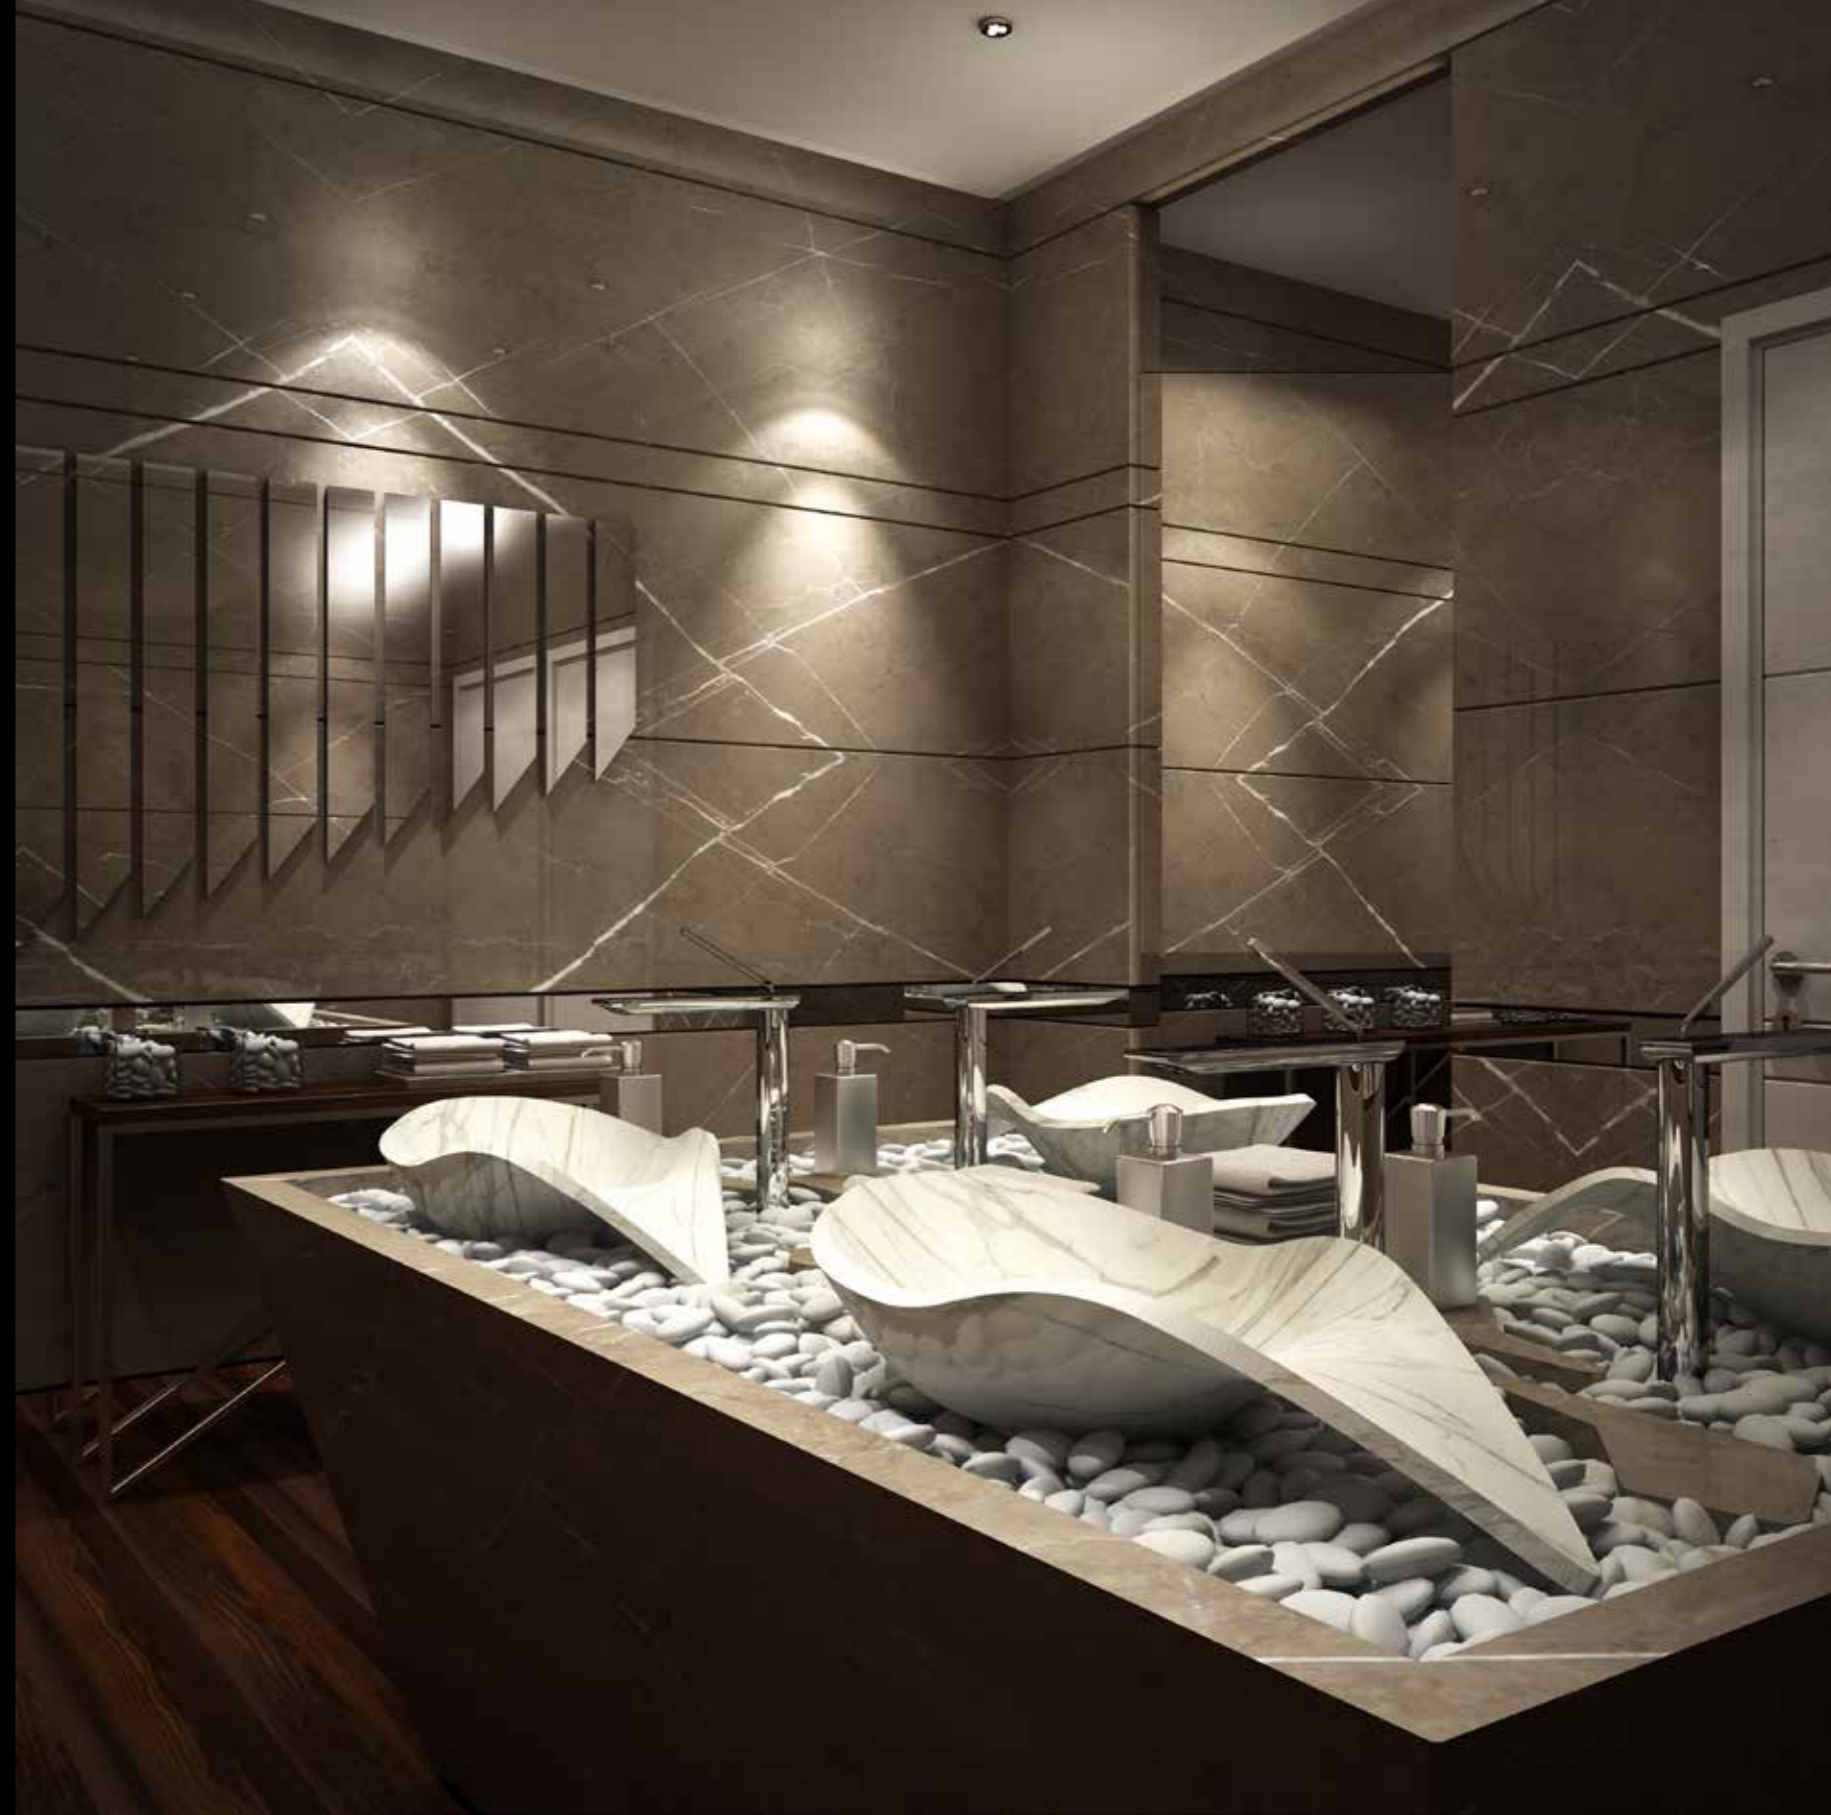

MGM
Marbles and Stones