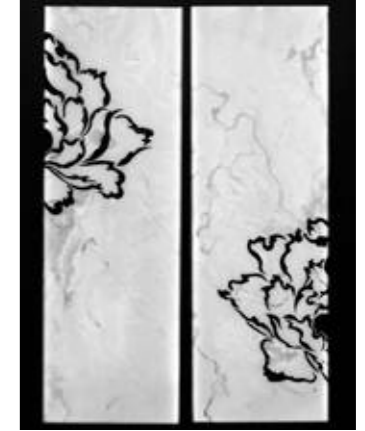

LEOPARDO

Number of Panels : 2

Single Panel Dimensions: L 70 cm, H 210 cm, D 2,5 cm

Materials : Backlit White Onyx, Crema Delicata Marble, Imperial Black Marble

Processing Technique : Inlaid

Single Panel Weight : 70 kg

Finish : Polished

Complete with LED lighting equipment

Available in left and right orientation only on request

CAMELIA INLAID

Number of Panels : 2

Single Panel Dimensions: L 70 cm, H 210 cm, D 2,5 cm

Materials : Backlit White Onyx, Imperial Black Marble

Processing Technique : Inlaid

Single Panel Weight : 70 kg

Finish : Polished

Complete with LED lighting equipment

Available in left and right orientation only on request

CAMELIA SCULPTURED

Number of Panels : 2

Single Panel Dimensions: L 70 cm, H 210 cm, D 2,5 cm

Materials : Backlit White Onyx

Processing Technique : Sculptured

Single Panel Weight : 85 kg

Finish : Polished

Complete with LED lighting equipment

PEONIA

Number of Panels : 2

Single Panel Dimensions: L 70 cm, H 210 cm, D 2,5 cm

Materials : Backlit White Onyx, Imperial Black Marble

Processing Technique : Inlaid

Single Panel Weight : 70 kg

Finish : Polished

Complete with LED lighting equipment

Available in left and right orientation only on request

FLOORSTANDING BASINS

IKARUS

Dimensions : L 45 cm, H 85 cm, D 45 cm, Thick 2 cm

Materials : White Onyx

Description : White Onyx shaped from one solid piece

Weight : base 55 kg, top 20 kg

Finish : Polished

Waste plug covered in White Onyx

Complete with LED lighting equipment

Wall or floor waste outlet

IKARUS

Dimensions : L 45 cm, H 85 cm, D 45 cm, Thick 2 cm

Materials : Imperial Black Marble

Description : Imperial Black Marble shaped from one solid piece

Weight : base 55 kg, top 20 kg

Finish : Polished

Waste plug covered in Imperial Black Marble

Wall or floor waste outlet