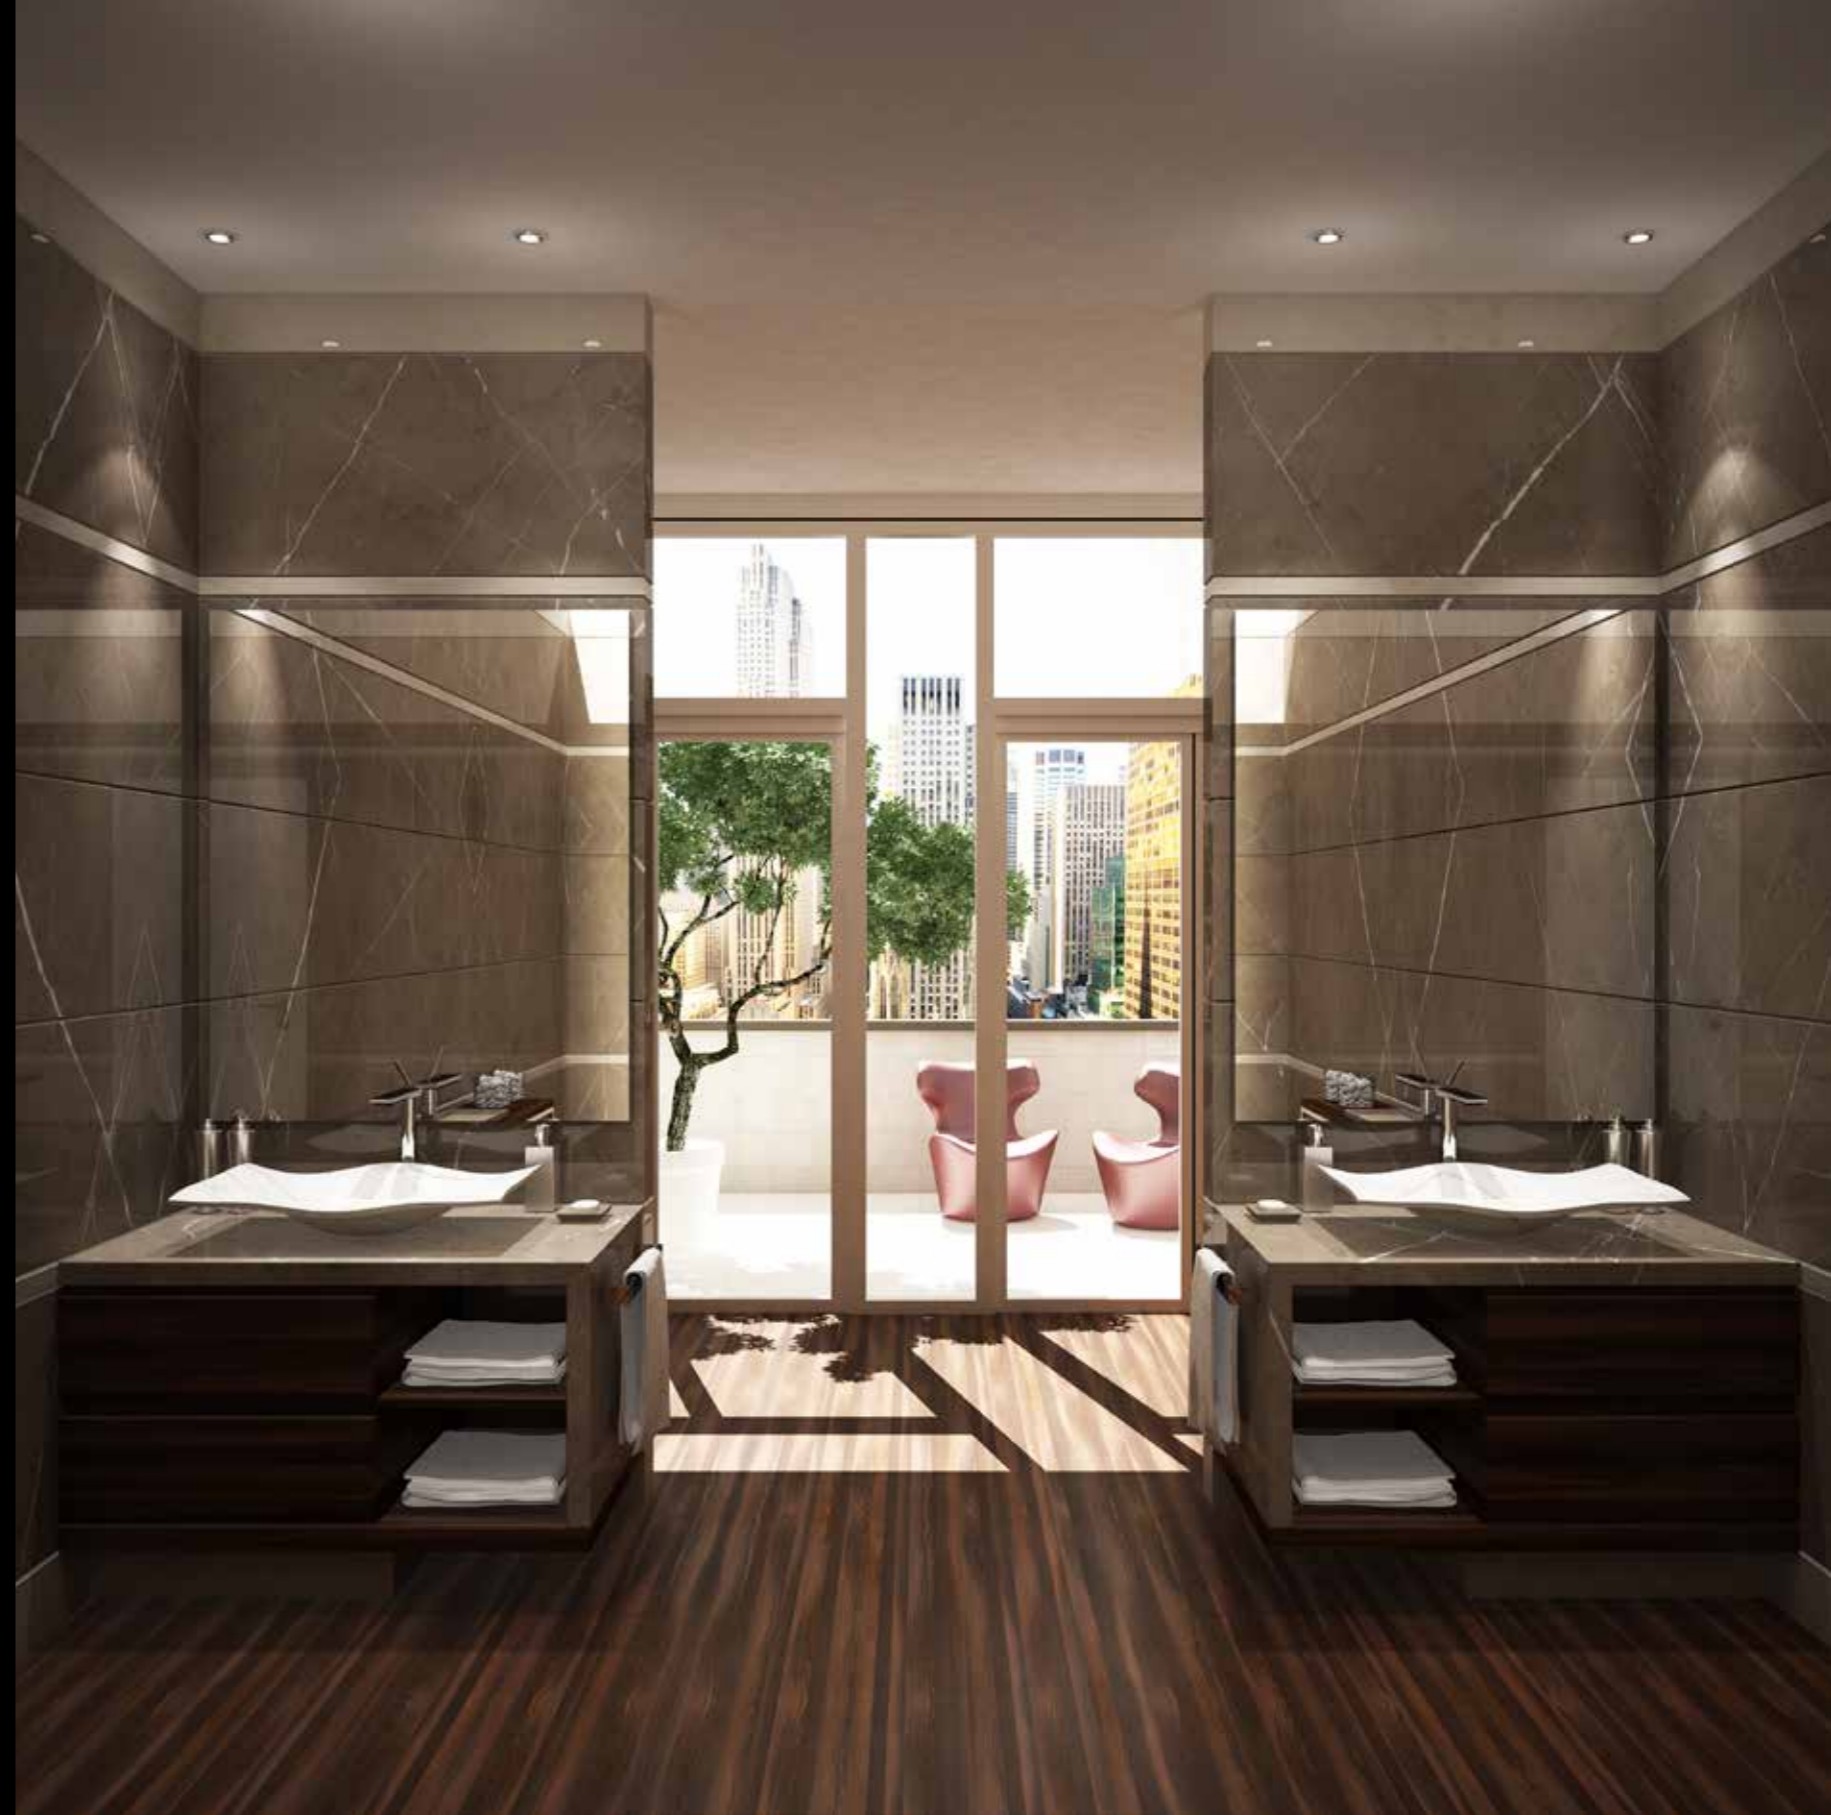

MGM
Marbles and Stones