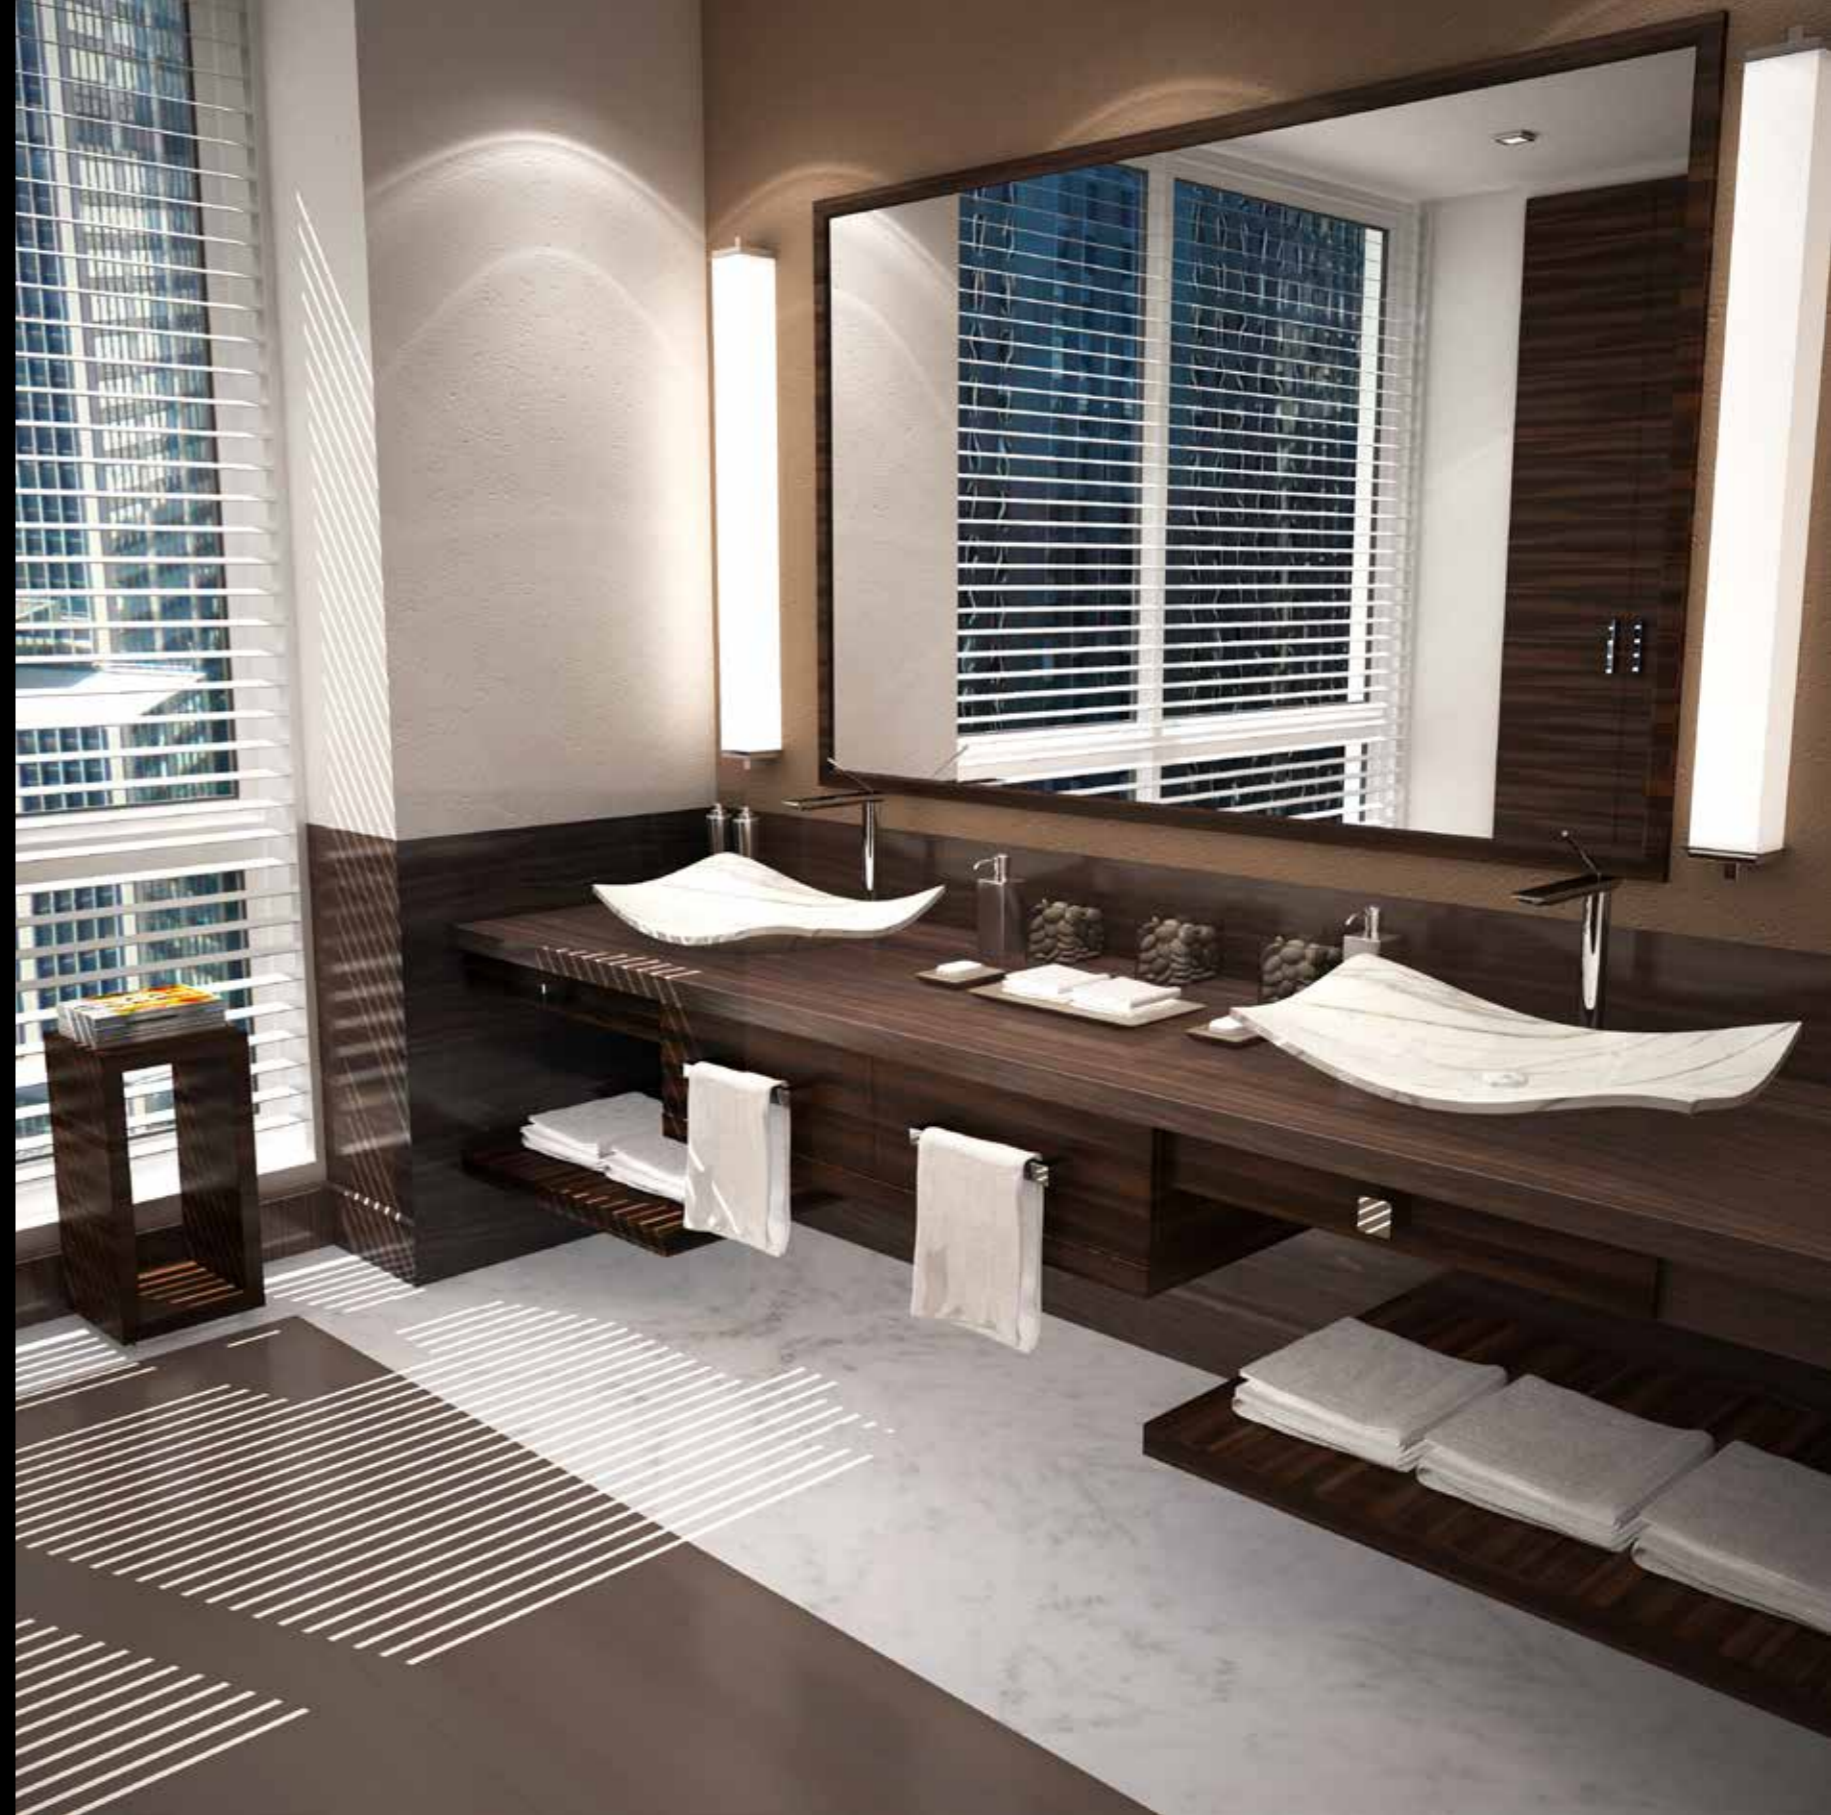

MGM
Marbles and Stones