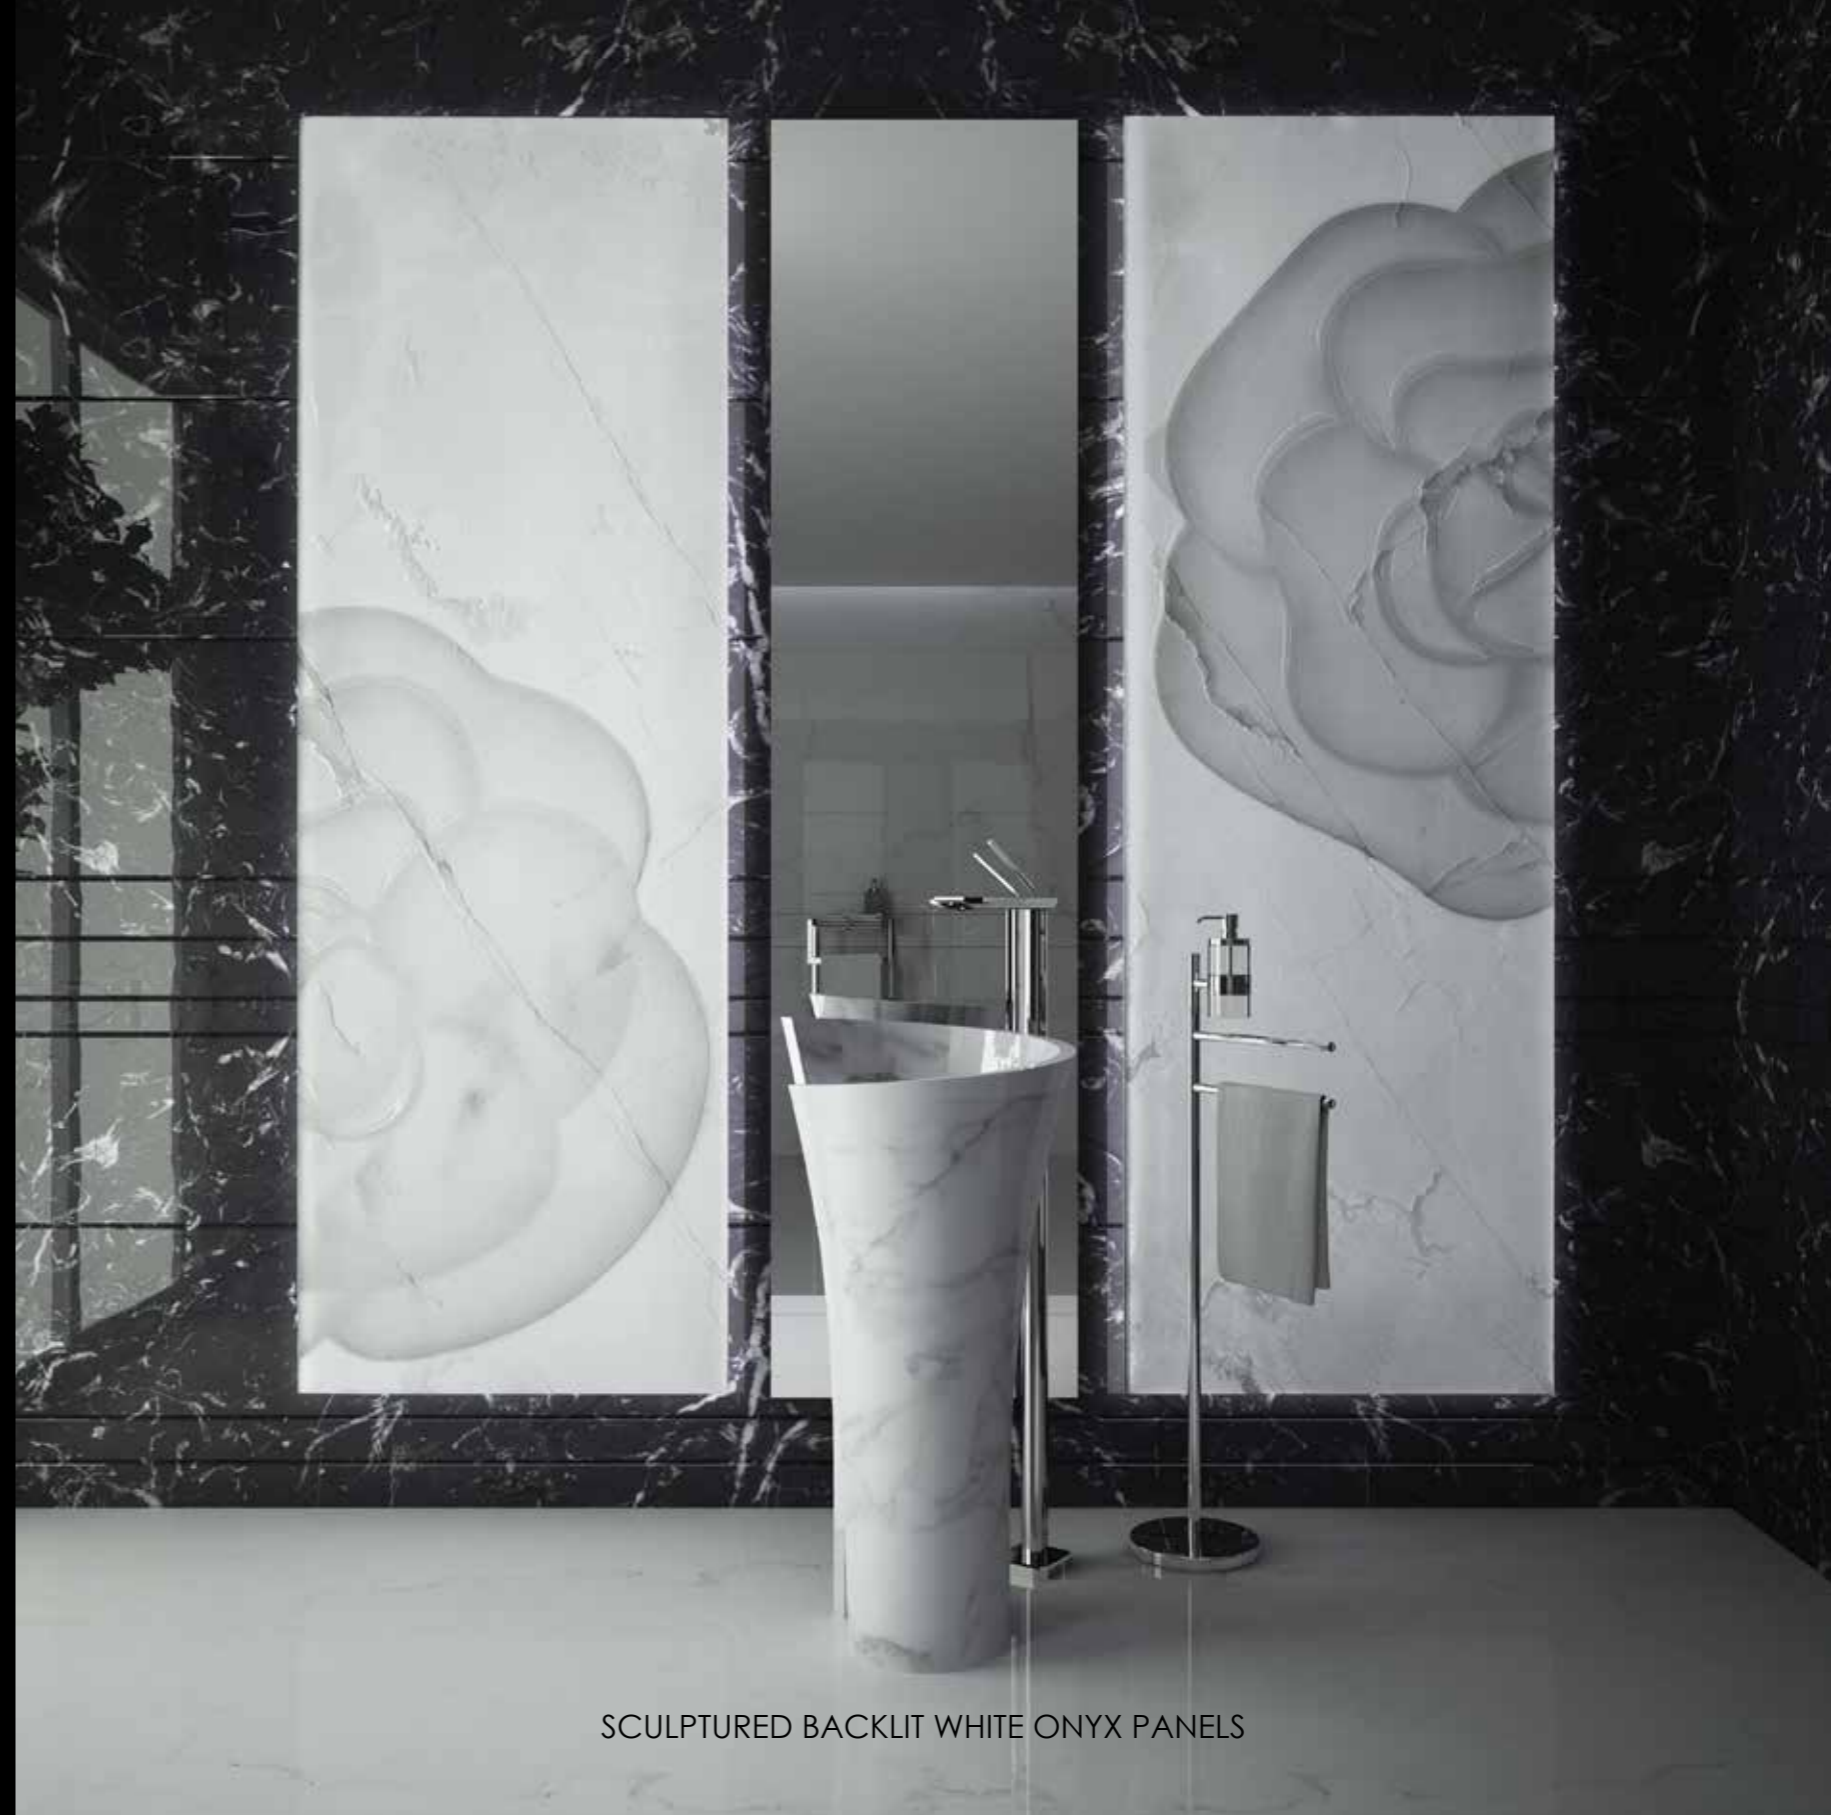

CAMELIA SCULPTURED

SCULPTURED BACKLIT WHITE ONYX PANELS