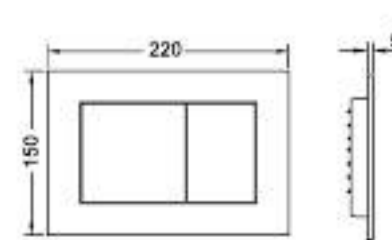

TECEloop
minimalism-glass

TECEloop
minimalism-plastic

TECEnow
minimalist design