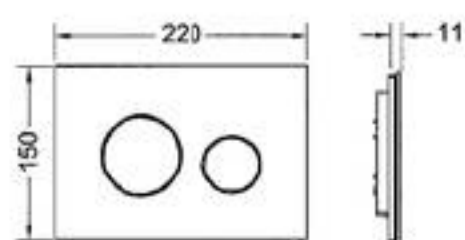

TECEloop
minimalism-glass

TECEloop
minimalism-plastic

TECEnow
minimalist design