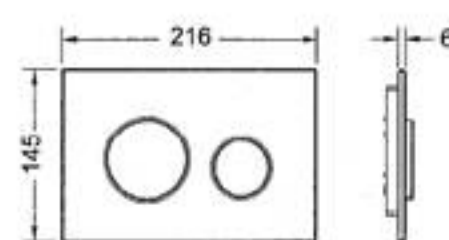

TECEloop
minimalism-glass

TECEloop
minimalism-plastic

TECEnow
minimalist design