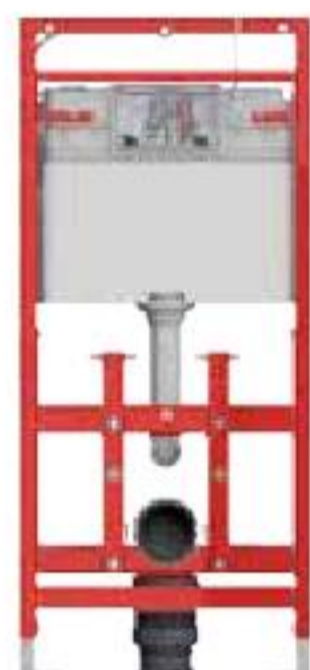

TECE flush plates

Overview

Every TECE toilet flush plate fits to every TECE cistern.

The right frame for flush-mounted installation.

Flush-mounted installation of TECEsquare and TECEloop glass

The push plates can be integrated fully flush to the wall.

The terminal's extremely flat glass facing covers the inspection opening and conceals the cistern, connections for water, power and odour trap.

How to order:

A TECElux terminal always consist of **(A)** a TECElux module, **(B)** an upper glass facing and **(C)** a lower glass facing with notches for different power and water connections.

A TECElux module

Module TECElux 100

With TECE concealed cistern and dual flush technology. The flush is actuated either mechanically using buttons or electronically using "sen-Touch". The module can be optionally fitted with the "ceramic-Air" air purification system (only in conjunction with the "sen-Touch" upper glass facing).

TECElux 100
9 600 100

Module TECElux 200

With TECE concealed cistern, dual flush technology and manual height adjustment. The flush is actuated mechanically by buttons or electronically via "sen-Touch". The module can be optionally fitted with the "ceramic-Air" air purification system (only in conjunction with the "sen-Touch" top glass plate).