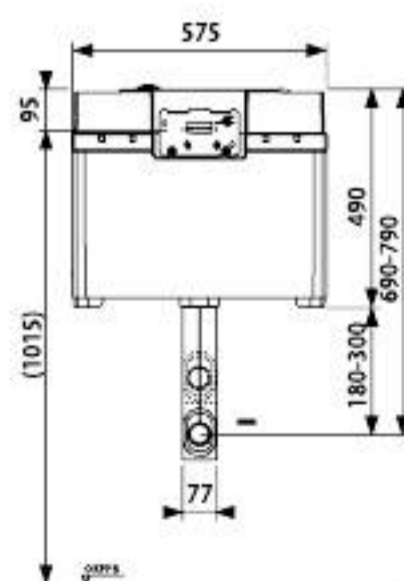

TECE profil

A cistern - countless possibilities

For years, the TECE cisterns have been proven millions of times in practice. The drain valve inside the cistern was awarded the Design Plus prize for sustainable water use. It permits a real 4.5 litre short flush even with the use of dual flush technology. For installation, the cistern is delivered as a TECEprofil module for dry-wall construction or as a TECEbox for brick-wall construction. TECE push plates can only be combined with the TECE cistern, because the special design of the cistern means the TECE toilet push plates are relatively small. As a result, they integrate unobtrusively in the bathroom architecture.

TECE box

9 370 223

9 370 007