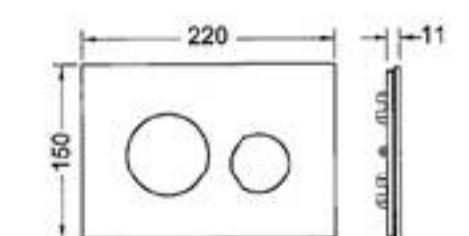

9 240 672
Glass cover asis green, Emco

9 240 673
Glass cover orange

9 240 674
Glass cover black, Alape and Emco

The buttons and glass covers can be freely combined with each other. This produces a total of 104 different possible combinations. The highlight: Some of the glass covers are colour coordinated with the products from Alape (see ruby red glass cover, Alape) Emco and Burgbad. So the bathroom planner always has the right toilet push plate at hand.