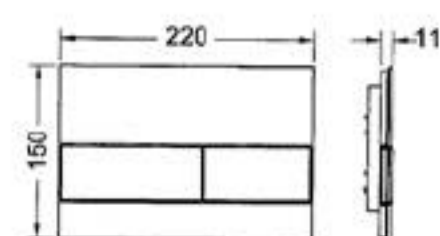

TECEsquare II metal

*TECEsquare stainless steel extremely flat 2mm
TECEsquare glass can be optionally installed flush to the wall

TECEsquare glass

TECEsquare glass

TECEloop modular system

The buttons and glass covers can be freely combined with each other. This produces a total of 104 different possible combinations. The highlight: Some of the glass covers are colour coordinated with the products from Alape (see ruby red glass cover, Alape) Emco and Burgbad. So the bathroom planner always has the right toilet push plate at hand.