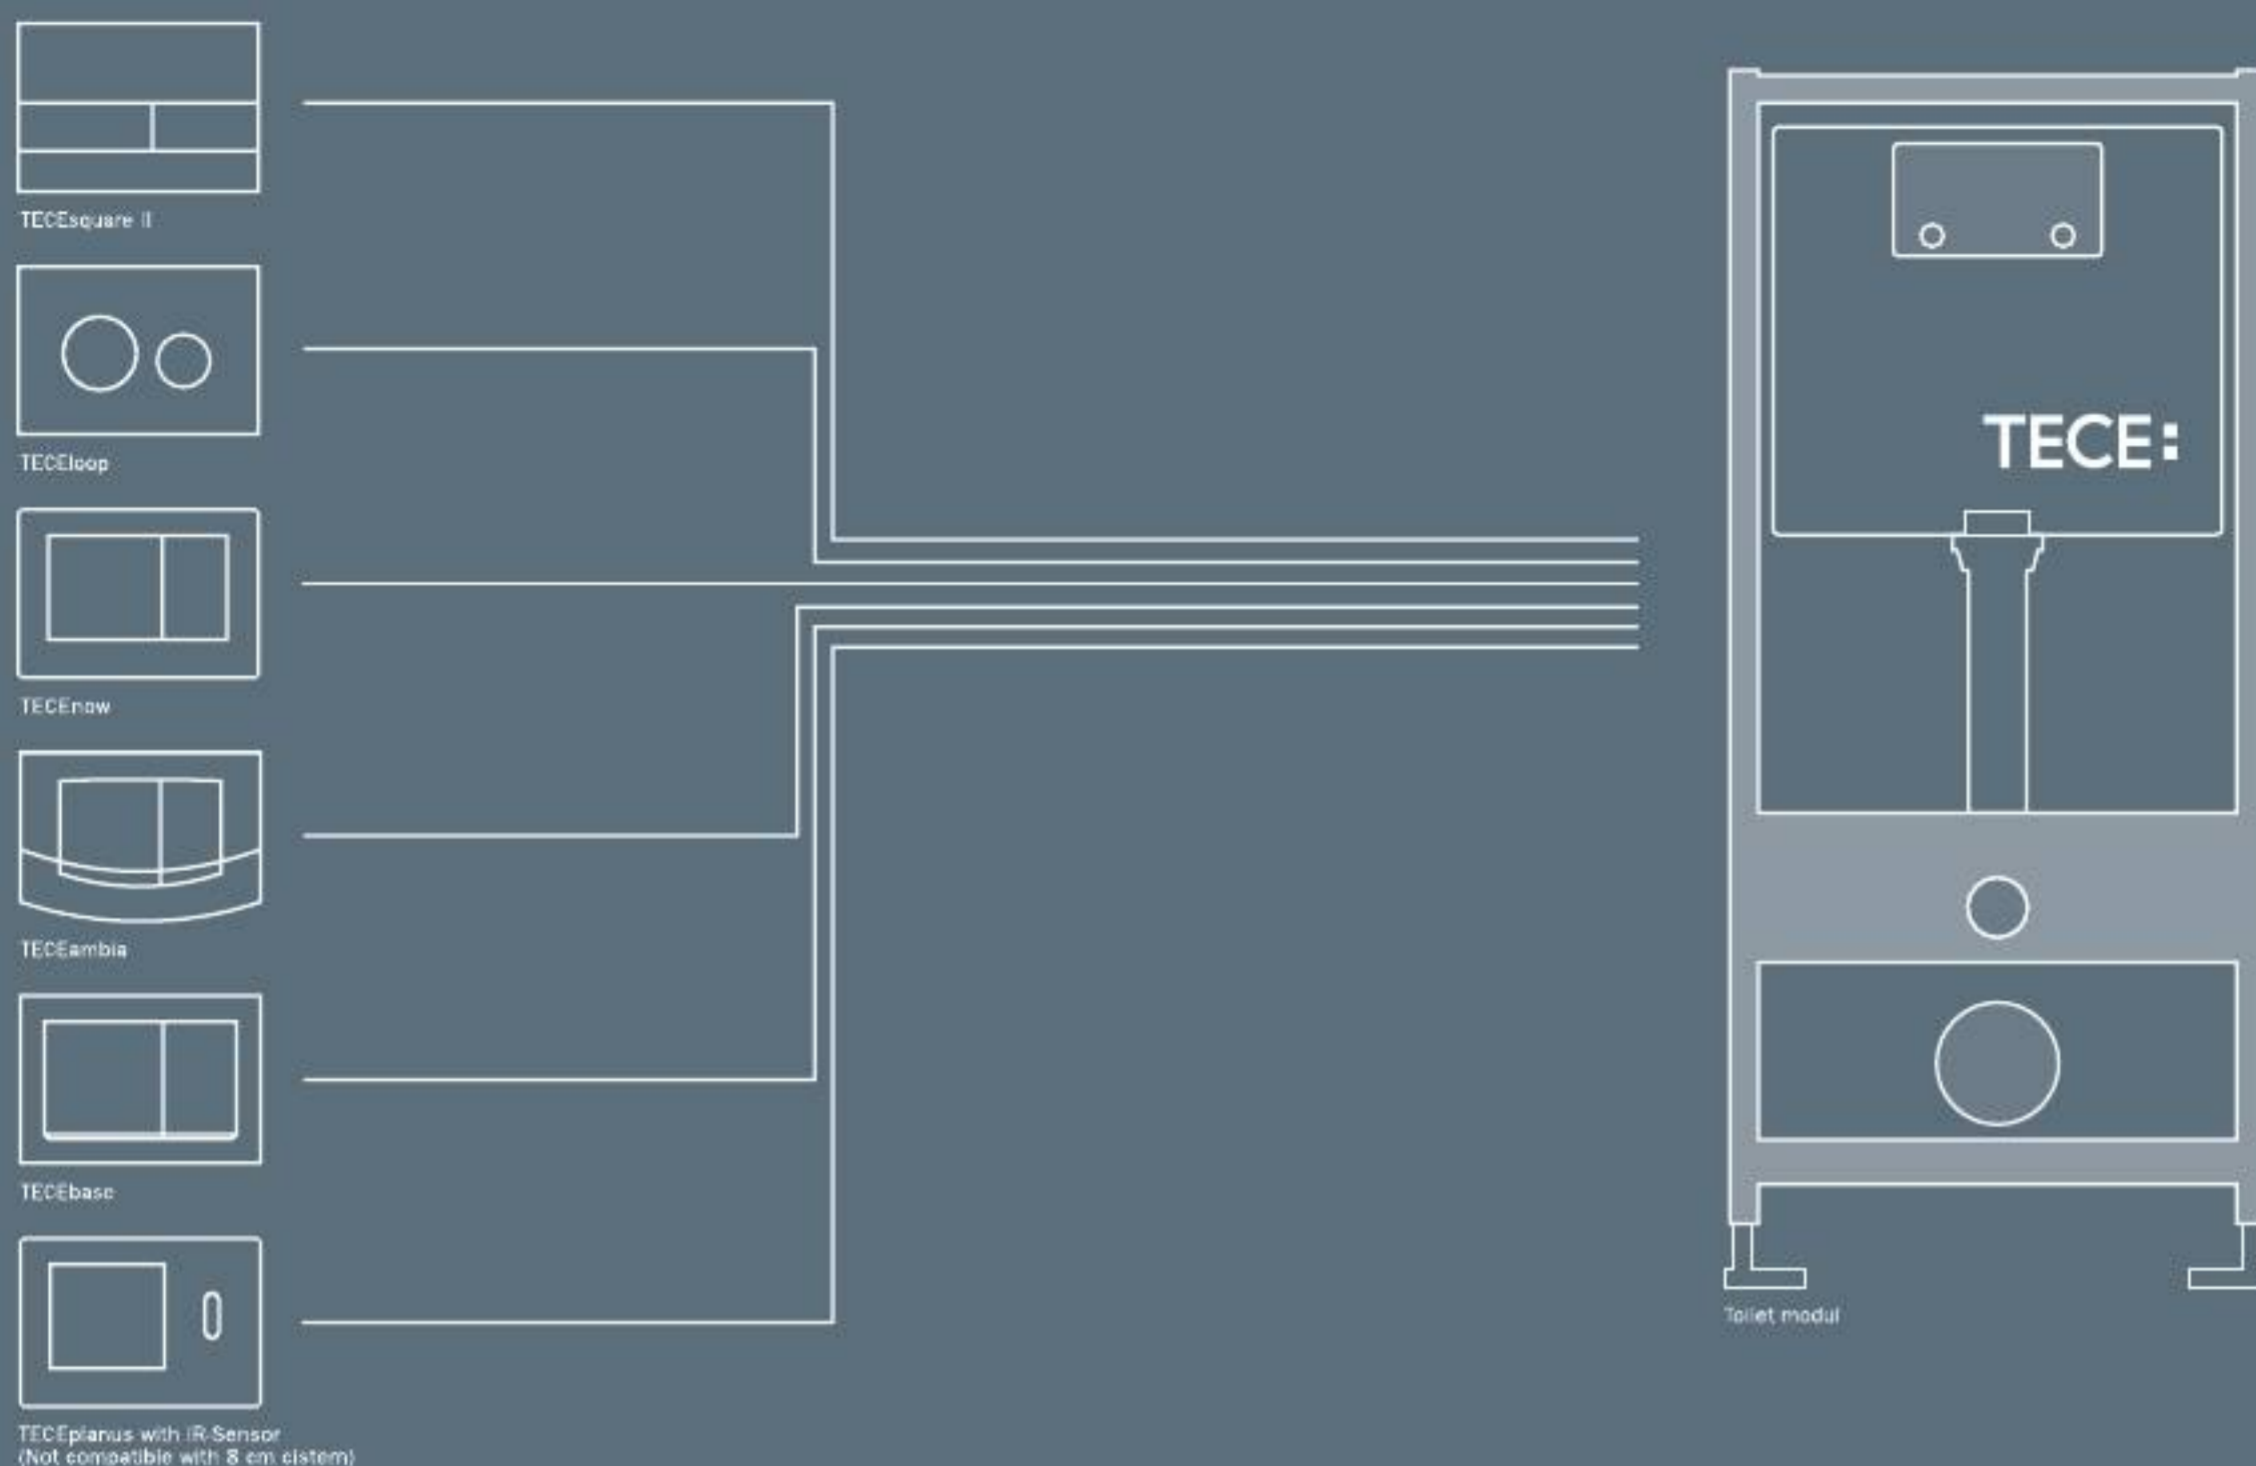

TECE flush plates

Overview

Every TECE toilet flush plate fits to every TECE cistern.

The right frame for flush-mounted installation.

Flush-mounted installation of TECEsquare and TECEloop glass

The push plates can be integrated fully flush to the wall.

Specialists can carry out installation with the optionally available installation frame.

Toilet installation frame

Depth-adjustable for wall coverings from 5 to 18 mm (up to 36 mm with upgrade set). The different frame colours allow individual modification in line with the cover or wall.

white	9 240 646
black	9 240 647
gold plated	9 240 648
bright chrome	9 240 649

TECElux

toilet terminal – It's all on the inside rather than on the outside.

With its simple aesthetics, TECElux blends in with the architecture of any bathroom.

The terminal's extremely flat glass facing covers the inspection opening and conceals the cistern, connections for water, power and odour trap.

How to order:

A TECElux terminal always consist of **(A)** a TECElux module, **(B)** an upper glass facing and **(C)** a lower glass facing with notches for different power and water connections.