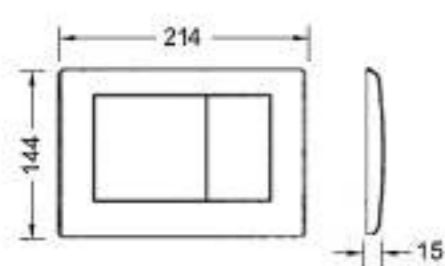

9 240 240
White, antibacterial

9 240 201
Pergamon grey

9 240 226
Bright chrome

9 240 225
Matt chrome

9 240 254
Frame bright chrome,
buttons matt chrome

TECE profil

A cistern - countless possibilities

For years, the TECE cisterns have been proven millions of times in practice. The drain valve inside the cistern was awarded the Design Plus prize for sustainable water use. It permits a real 4.5 litre short flush even with the use of dual flush technology. For installation, the cistern is delivered as a TECEprofil module for dry-wall construction or as a TECEbox for brick-wall construction. TECE push plates can only be combined with the TECE cistern, because the special design of the cistern means the TECE toilet push plates are relatively small. As a result, they integrate unobtrusively in the bathroom architecture.