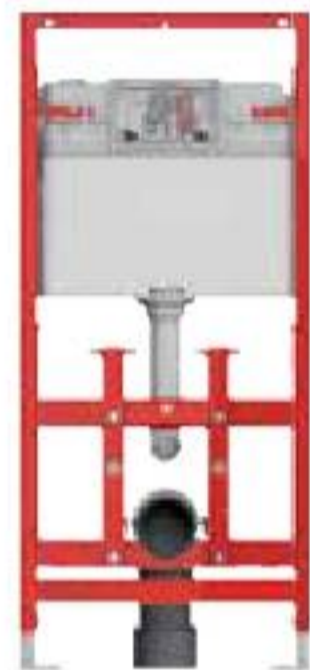

TECE flush plates

Overview

Every TECE toilet flush plate fits to every TECE cistern.

The right frame for flush-mounted installation.

Flush-mounted installation of TECEsquare and TECEloop glass

The push plates can be integrated fully flush to the wall.

white	9 240 646
black	9 240 647
gold plated	9 240 648
bright chrome	9 240 649

TECElux

toilet terminal – It's all on the inside rather than on the outside.

With its simple aesthetics, TECElux blends in with the architecture of any bathroom.

The terminal's extremely flat glass facing covers the inspection opening and conceals the cistern, connections for water, power and odour trap.

How to order:

A TECElux terminal always consist of **(A)** a TECElux module, **(B)** an upper glass facing and **(C)** a lower glass facing with notches for different power and water connections.

A TECElux module

Module TECElux 100

With TECE concealed cistern and dual flush technology. The flush is actuated either mechanically using buttons or electronically using "sen-Touch". The module can be optionally fitted with the "ceramic-Air" air purification system (only in conjunction with the "sen-Touch" upper glass facing).