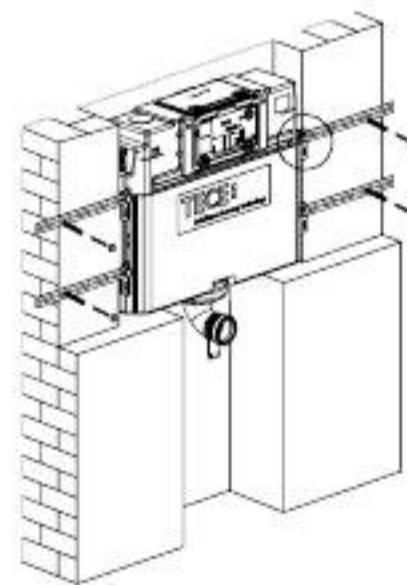

9 240 240
White, antibacterial

9 240 201
Pergamon grey

9 240 226
Bright chrome

9 240 225
Matt chrome

9 240 254
Frame bright chrome,
buttons matt chrome

TECE profil

A cistern - countless possibilities

For years, the TECE cisterns have been proven millions of times in practice. The drain valve inside the cistern was awarded the Design Plus prize for sustainable water use. It permits a real 4.5 litre short flush even with the use of dual flush technology. For installation, the cistern is delivered as a TECEprofil module for dry-wall construction or as a TECEbox for brick-wall construction. TECE push plates can only be combined with the TECE cistern, because the special design of the cistern means the TECE toilet push plates are relatively small. As a result, they integrate unobtrusively in the bathroom architecture.

9 300 201

9 300 202

9 300 203

TECE box

9 370 223

9 370 224

9 370 007

TECE cistern - with a sustainability guarantee

Save 25 percent water!

Thanks to the combination of dual-flush technology and a genuine 4 litre flush.

The TECE cistern with the award-winning valve now makes a real economy flush possible with dual-flush technology. With simple adjustment, the fitter can choose between 4 to 9 litres for the full flush, while the reduced flush remains a constant 3 litres. This flexibility, in particular, means sustainability for TECE.