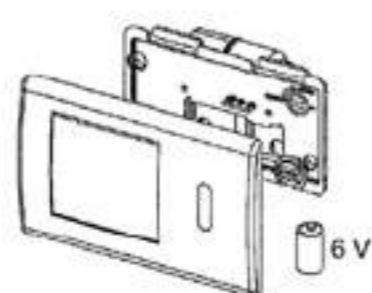

Planus toilet
electronics with
IR sensor, 6 V battery