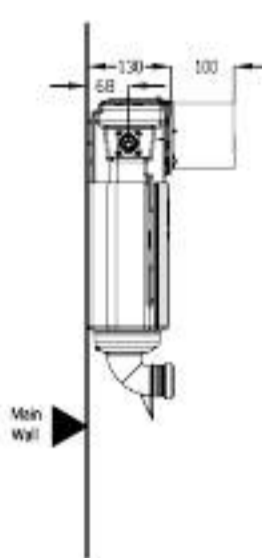

TECE profil

A cistern - countless possibilities

For years, the TECE cisterns have been proven millions of times in practice. The drain valve inside the cistern was awarded the Design Plus prize for sustainable water use. It permits a real 4.5 litre short flush even with the use of dual flush technology. For installation, the cistern is delivered as a TECEprofil module for dry-wall construction or as a TECEbox for brick-wall construction. TECE push plates can only be combined with the TECE cistern, because the special design of the cistern means the TECE toilet push plates are relatively small. As a result, they integrate unobtrusively in the bathroom architecture.

TECE box

9 370 223

9 370 224