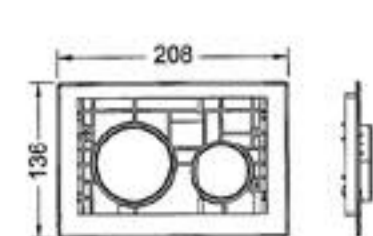

9 240 672
Glass cover asis green, Emco

9 240 673
Glass cover orange

9 240 674
Glass cover black, Alape and Emco

The buttons and glass covers can be freely combined with each other. This produces a total of 104 different possible combinations. The highlight: Some of the glass covers are colour coordinated with the products from Alape (see ruby red glass cover, Alape) Emco and Burgbad. So the bathroom planner always has the right toilet push plate at hand.