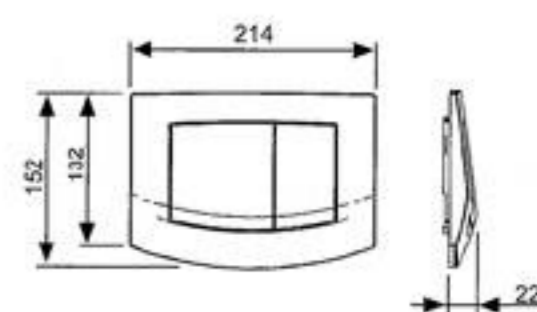

9 240 240
White, antibacterial

9 240 201
Pergamon grey

9 240 226
Bright chrome

9 240 225
Matt chrome

9 240 254
Frame bright chrome,
buttons matt chrome

TECE profil

A cistern - countless possibilities

For years, the TECE cisterns have been proven millions of times in practice. The drain valve inside the cistern was awarded the Design Plus prize for sustainable water use. It permits a real 4.5 litre short flush even with the use of dual flush technology. For installation, the cistern is delivered as a TECEprofil module for dry-wall construction or as a TECEbox for brick-wall construction. TECE push plates can only be combined with the TECE cistern, because the special design of the cistern means the TECE toilet push plates are relatively small. As a result, they integrate unobtrusively in the bathroom architecture.