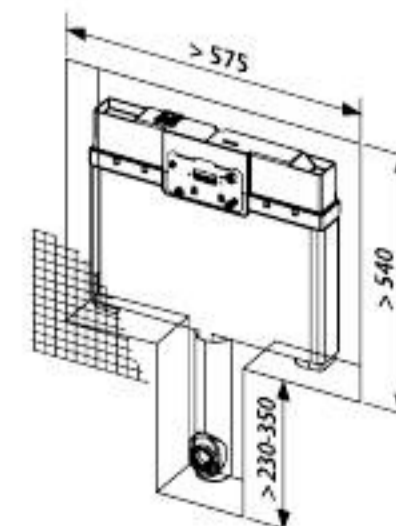

TECE profil

A cistern - countless possibilities

For years, the TECE cisterns have been proven millions of times in practice. The drain valve inside the cistern was awarded the Design Plus prize for sustainable water use. It permits a real 4.5 litre short flush even with the use of dual flush technology. For installation, the cistern is delivered as a TECEprofil module for dry-wall construction or as a TECEbox for brick-wall construction. TECE push plates can only be combined with the TECE cistern, because the special design of the cistern means the TECE toilet push plates are relatively small. As a result, they integrate unobtrusively in the bathroom architecture.

TECE box

9 370 223

9 370 007