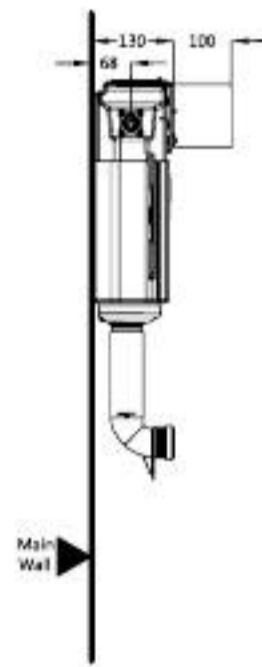

TECE box

9 370 223