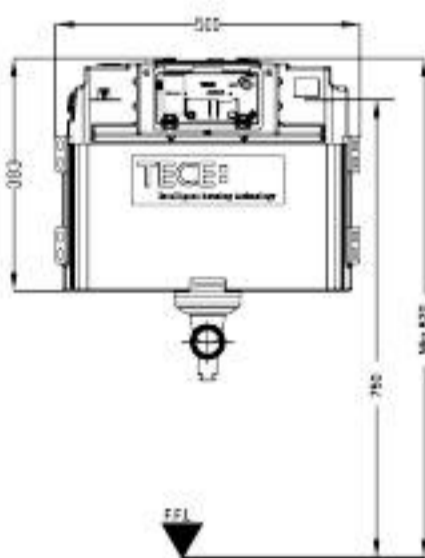

TECE profil

A cistern - countless possibilities

For years, the TECE cisterns have been proven millions of times in practice. The drain valve inside the cistern was awarded the Design Plus prize for sustainable water use. It permits a real 4.5 litre short flush even with the use of dual flush technology. For installation, the cistern is delivered as a TECEprofil module for dry-wall construction or as a TECEbox for brick-wall construction. TECE push plates can only be combined with the TECE cistern, because the special design of the cistern means the TECE toilet push plates are relatively small. As a result, they integrate unobtrusively in the bathroom architecture.

TECE box

9 370 223