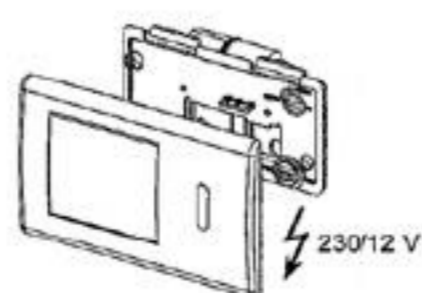

Planus toilet
electronics with
IR sensor, 230/12 V mains