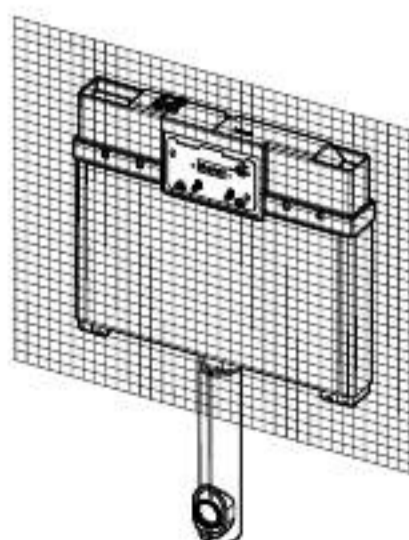

9 240 240
White, antibacterial

9 240 201
Pergamon grey

9 240 226
Bright chrome

9 240 225
Matt chrome

9 240 254
Frame bright chrome,
buttons matt chrome

TECE profil

A cistern - countless possibilities

For years, the TECE cisterns have been proven millions of times in practice. The drain valve inside the cistern was awarded the Design Plus prize for sustainable water use. It permits a real 4.5 litre short flush even with the use of dual flush technology. For installation, the cistern is delivered as a TECEprofil module for dry-wall construction or as a TECEbox for brick-wall construction. TECE push plates can only be combined with the TECE cistern, because the special design of the cistern means the TECE toilet push plates are relatively small. As a result, they integrate unobtrusively in the bathroom architecture.

9 300 201

9 300 202

9 300 203

TECE box

9 370 223

9 370 224

9 370 007

TECE cistern - with a sustainability guarantee

Save 25 percent water!

Thanks to the combination of dual-flush technology and a genuine 4 litre flush.

The TECE cistern with the award-winning valve now makes a real economy flush possible with dual-flush technology. With simple adjustment, the fitter can choose between 4 to 9 litres for the full flush, while the reduced flush remains a constant 3 litres. This flexibility, in particular, means sustainability for TECE.