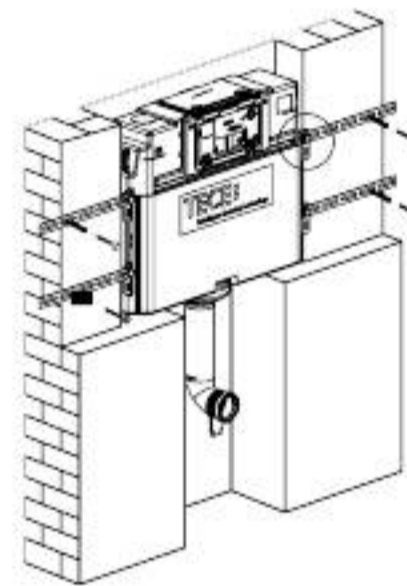

9 240 240
White, antibacterial

9 240 201
Pergamon grey

9 240 226
Bright chrome

9 240 225
Matt chrome

9 240 254
Frame bright chrome,
buttons matt chrome

TECE profil

A cistern - countless possibilities

For years, the TECE cisterns have been proven millions of times in practice. The drain valve inside the cistern was awarded the Design Plus prize for sustainable water use. It permits a real 4.5 litre short flush even with the use of dual flush technology. For installation, the cistern is delivered as a TECEprofil module for dry-wall construction or as a TECEbox for brick-wall construction. TECE push plates can only be combined with the TECE cistern, because the special design of the cistern means the TECE toilet push plates are relatively small. As a result, they integrate unobtrusively in the bathroom architecture.

9 300 201

9 300 202

9 300 203

TECE box

9 370 223

9 370 224

9 370 007

TECE cistern - with a sustainability guarantee

Save 25 percent water!

Thanks to the combination of dual-flush technology and a genuine 4 litre flush.

The TECE cistern with the award-winning valve now makes a real economy flush possible with dual-flush technology. With simple adjustment, the fitter can choose between 4 to 9 litres for the full flush, while the reduced flush remains a constant 3 litres. This flexibility, in particular, means sustainability for TECE.