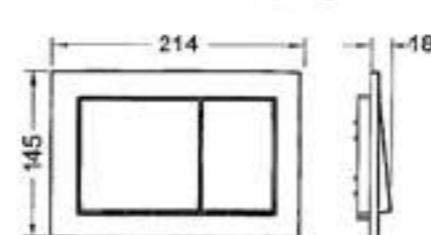

9 240 240
White, antibacterial

9 240 201
Pergamon grey

9 240 226
Bright chrome

9 240 225
Matt chrome

9 240 254
Frame bright chrome,
buttons matt chrome

TECE profil

A cistern - countless possibilities

For years, the TECE cisterns have been proven millions of times in practice. The drain valve inside the cistern was awarded the Design Plus prize for sustainable water use. It permits a real 4.5 litre short flush even with the use of dual flush technology. For installation, the cistern is delivered as a TECEprofil module for dry-wall construction or as a TECEbox for brick-wall construction. TECE push plates can only be combined with the TECE cistern, because the special design of the cistern means the TECE toilet push plates are relatively small. As a result, they integrate unobtrusively in the bathroom architecture.