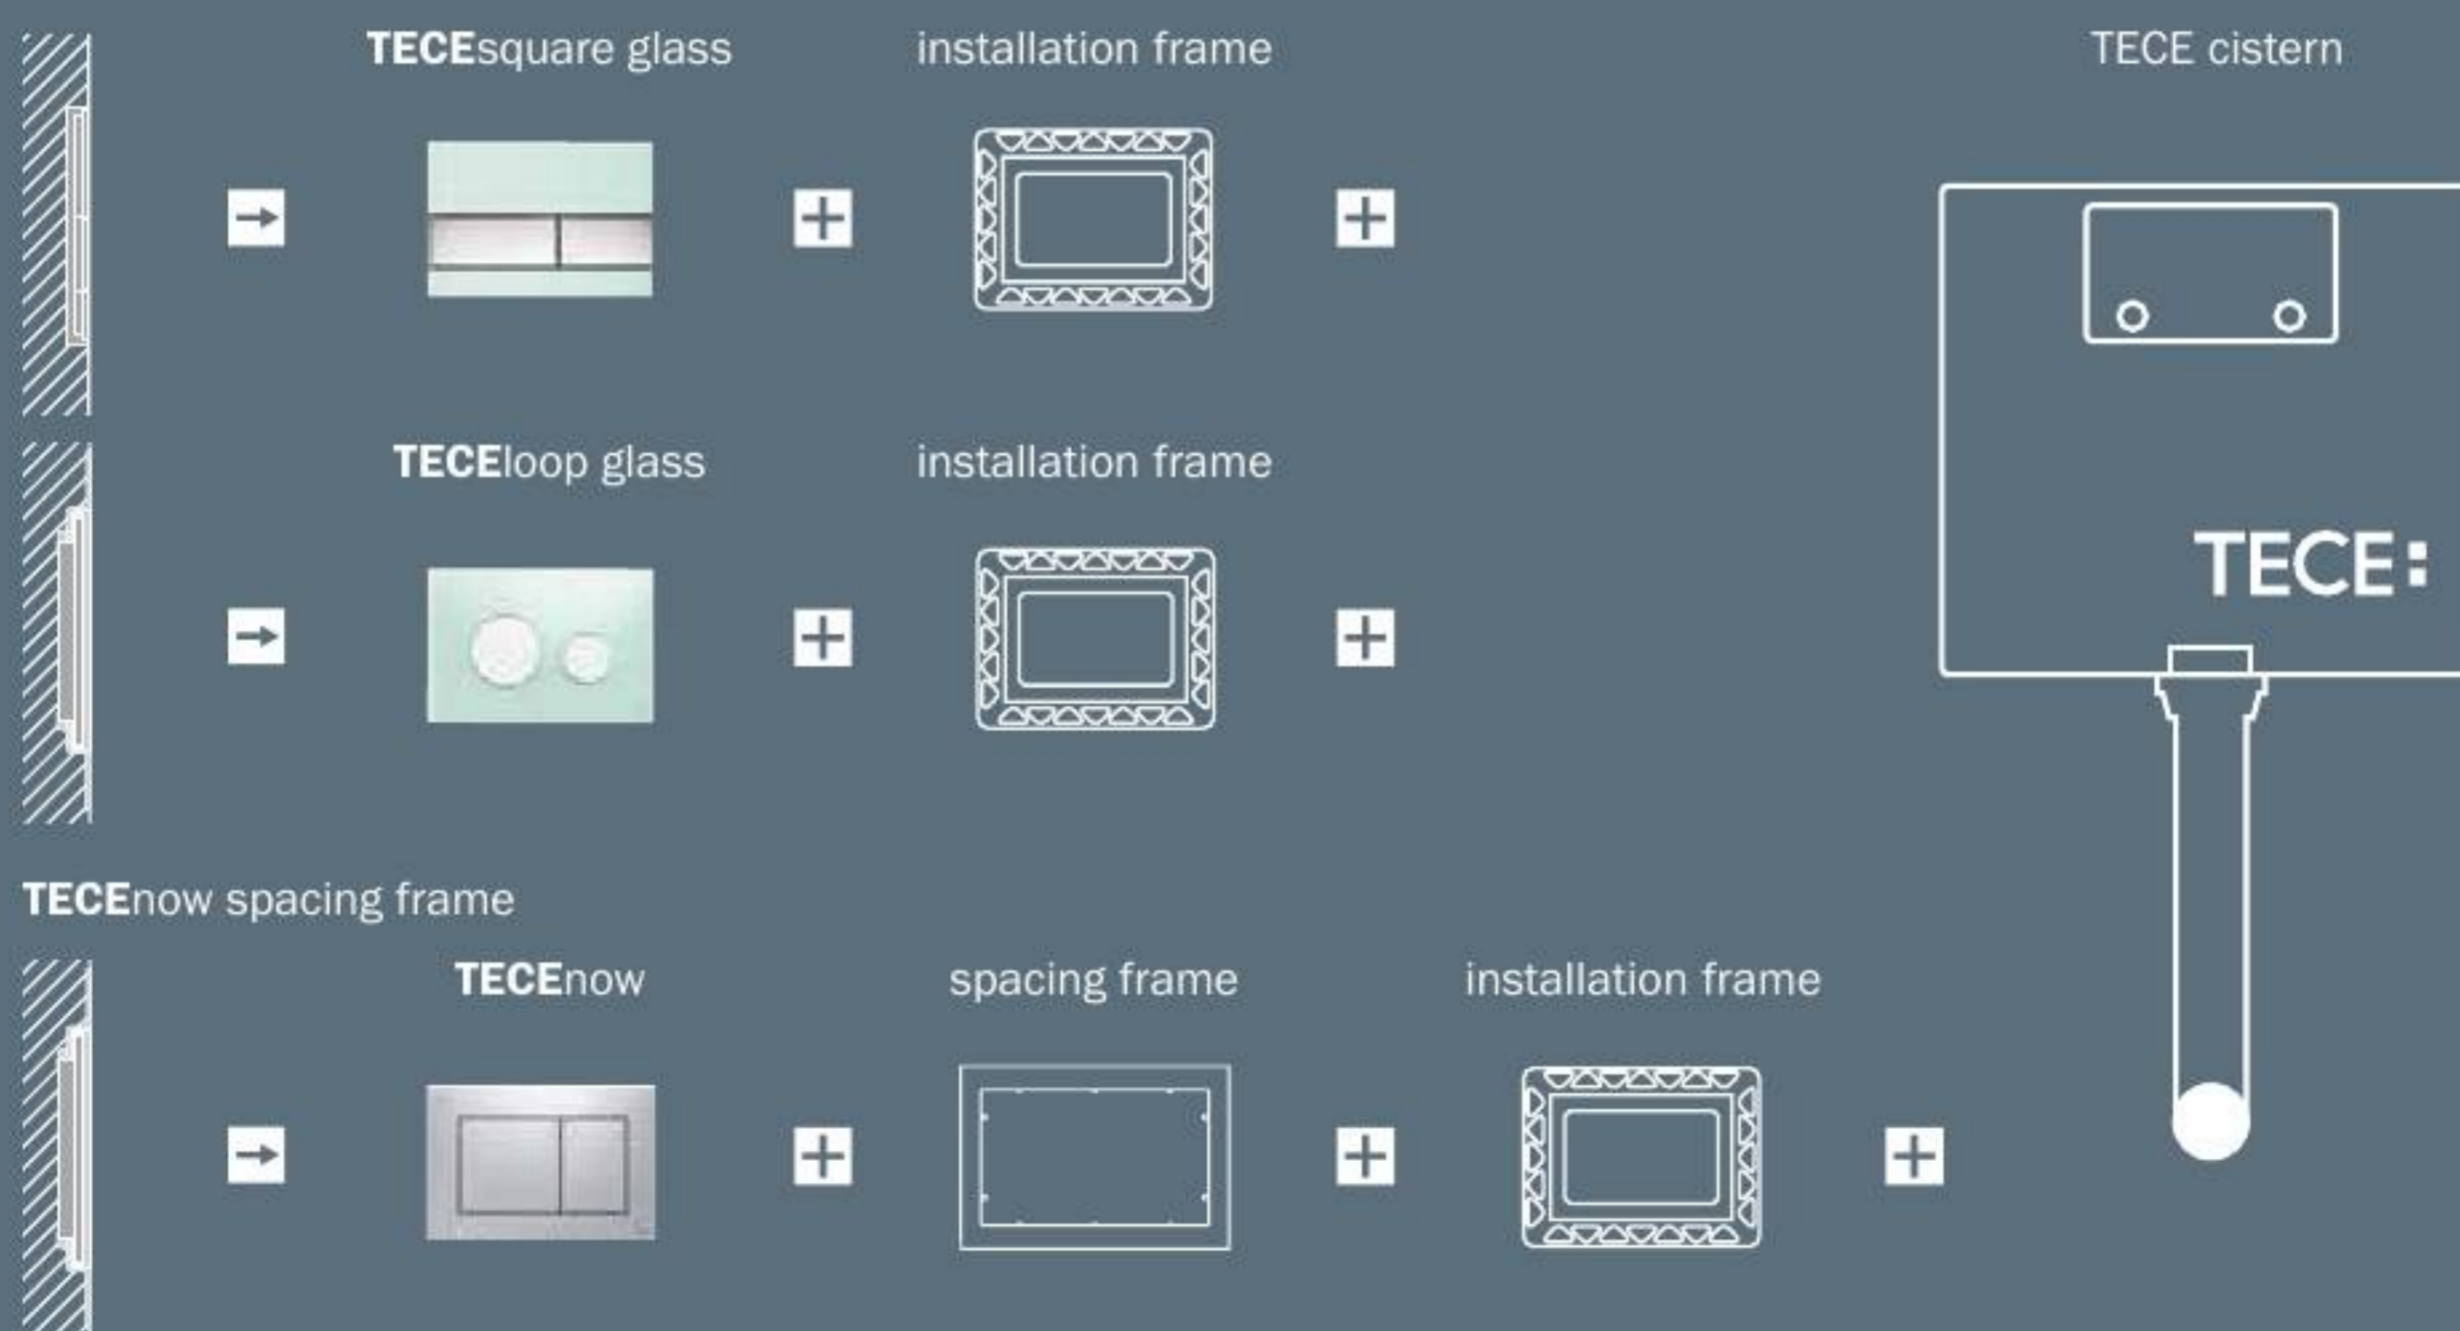

TECE flush plates

Overview

Every TECE toilet flush plate fits to every TECE cistern.

The right frame for flush-mounted installation.

Flush-mounted installation of TECEsquare and TECEloop glass

The push plates can be integrated fully flush to the wall.

Specialists can carry out installation with the optionally available installation frame.

Toilet installation frame

Depth-adjustable for wall coverings from 5 to 18 mm (up to 36 mm with upgrade set). The different frame colours allow individual modification in line with the cover or wall.

The terminal's extremely flat glass facing covers the inspection opening and conceals the cistern, connections for water, power and odour trap.

How to order:

A TECElux terminal always consist of **(A)** a TECElux module, **(B)** an upper glass facing and **(C)** a lower glass facing with notches for different power and water connections.

TECElux 100
9 600 100

Module TECElux 200

With TECE concealed cistern, dual flush technology and manual height adjustment. The flush is actuated mechanically by buttons or electronically via "sen-Touch". The module can be optionally fitted with the "ceramic-Air" air purification system (only in conjunction with the "sen-Touch" top glass plate).