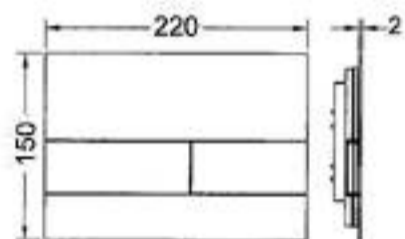

9 240 831
Bright chrome

9 240 832
White

*TECEsquare stainless steel extremely flat 2mm
TECEsquare glass can be optionally installed flush to the wall

TECEsquare glass

9 240 800
Glass white, buttons white

9 240 801
Glass white, buttons brushed stainless steel