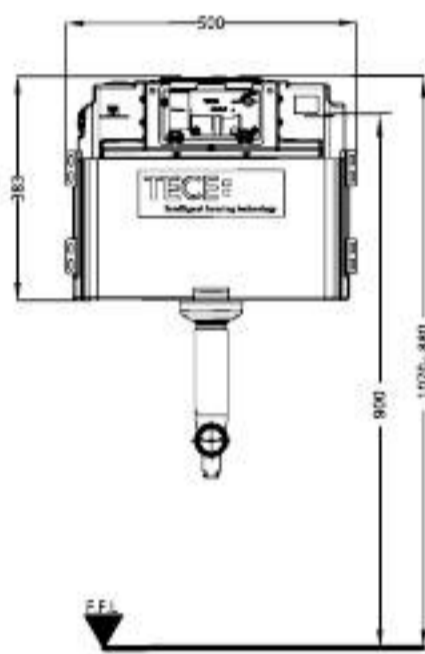

TECE box

9 370 223