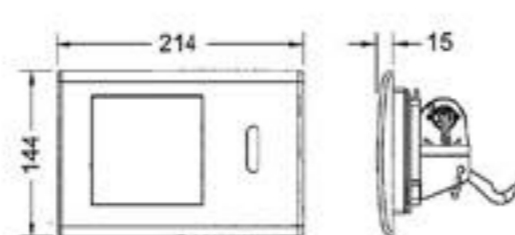

9 240 240
White, antibacterial

9 240 201
Pergamon grey

9 240 226
Bright chrome

9 240 225
Matt chrome

9 240 254
Frame bright chrome,
buttons matt chrome

TECE profil

A cistern - countless possibilities

For years, the TECE cisterns have been proven millions of times in practice. The drain valve inside the cistern was awarded the Design Plus prize for sustainable water use. It permits a real 4.5 litre short flush even with the use of dual flush technology. For installation, the cistern is delivered as a TECEprofil module for dry-wall construction or as a TECEbox for brick-wall construction. TECE push plates can only be combined with the TECE cistern, because the special design of the cistern means the TECE toilet push plates are relatively small. As a result, they integrate unobtrusively in the bathroom architecture.