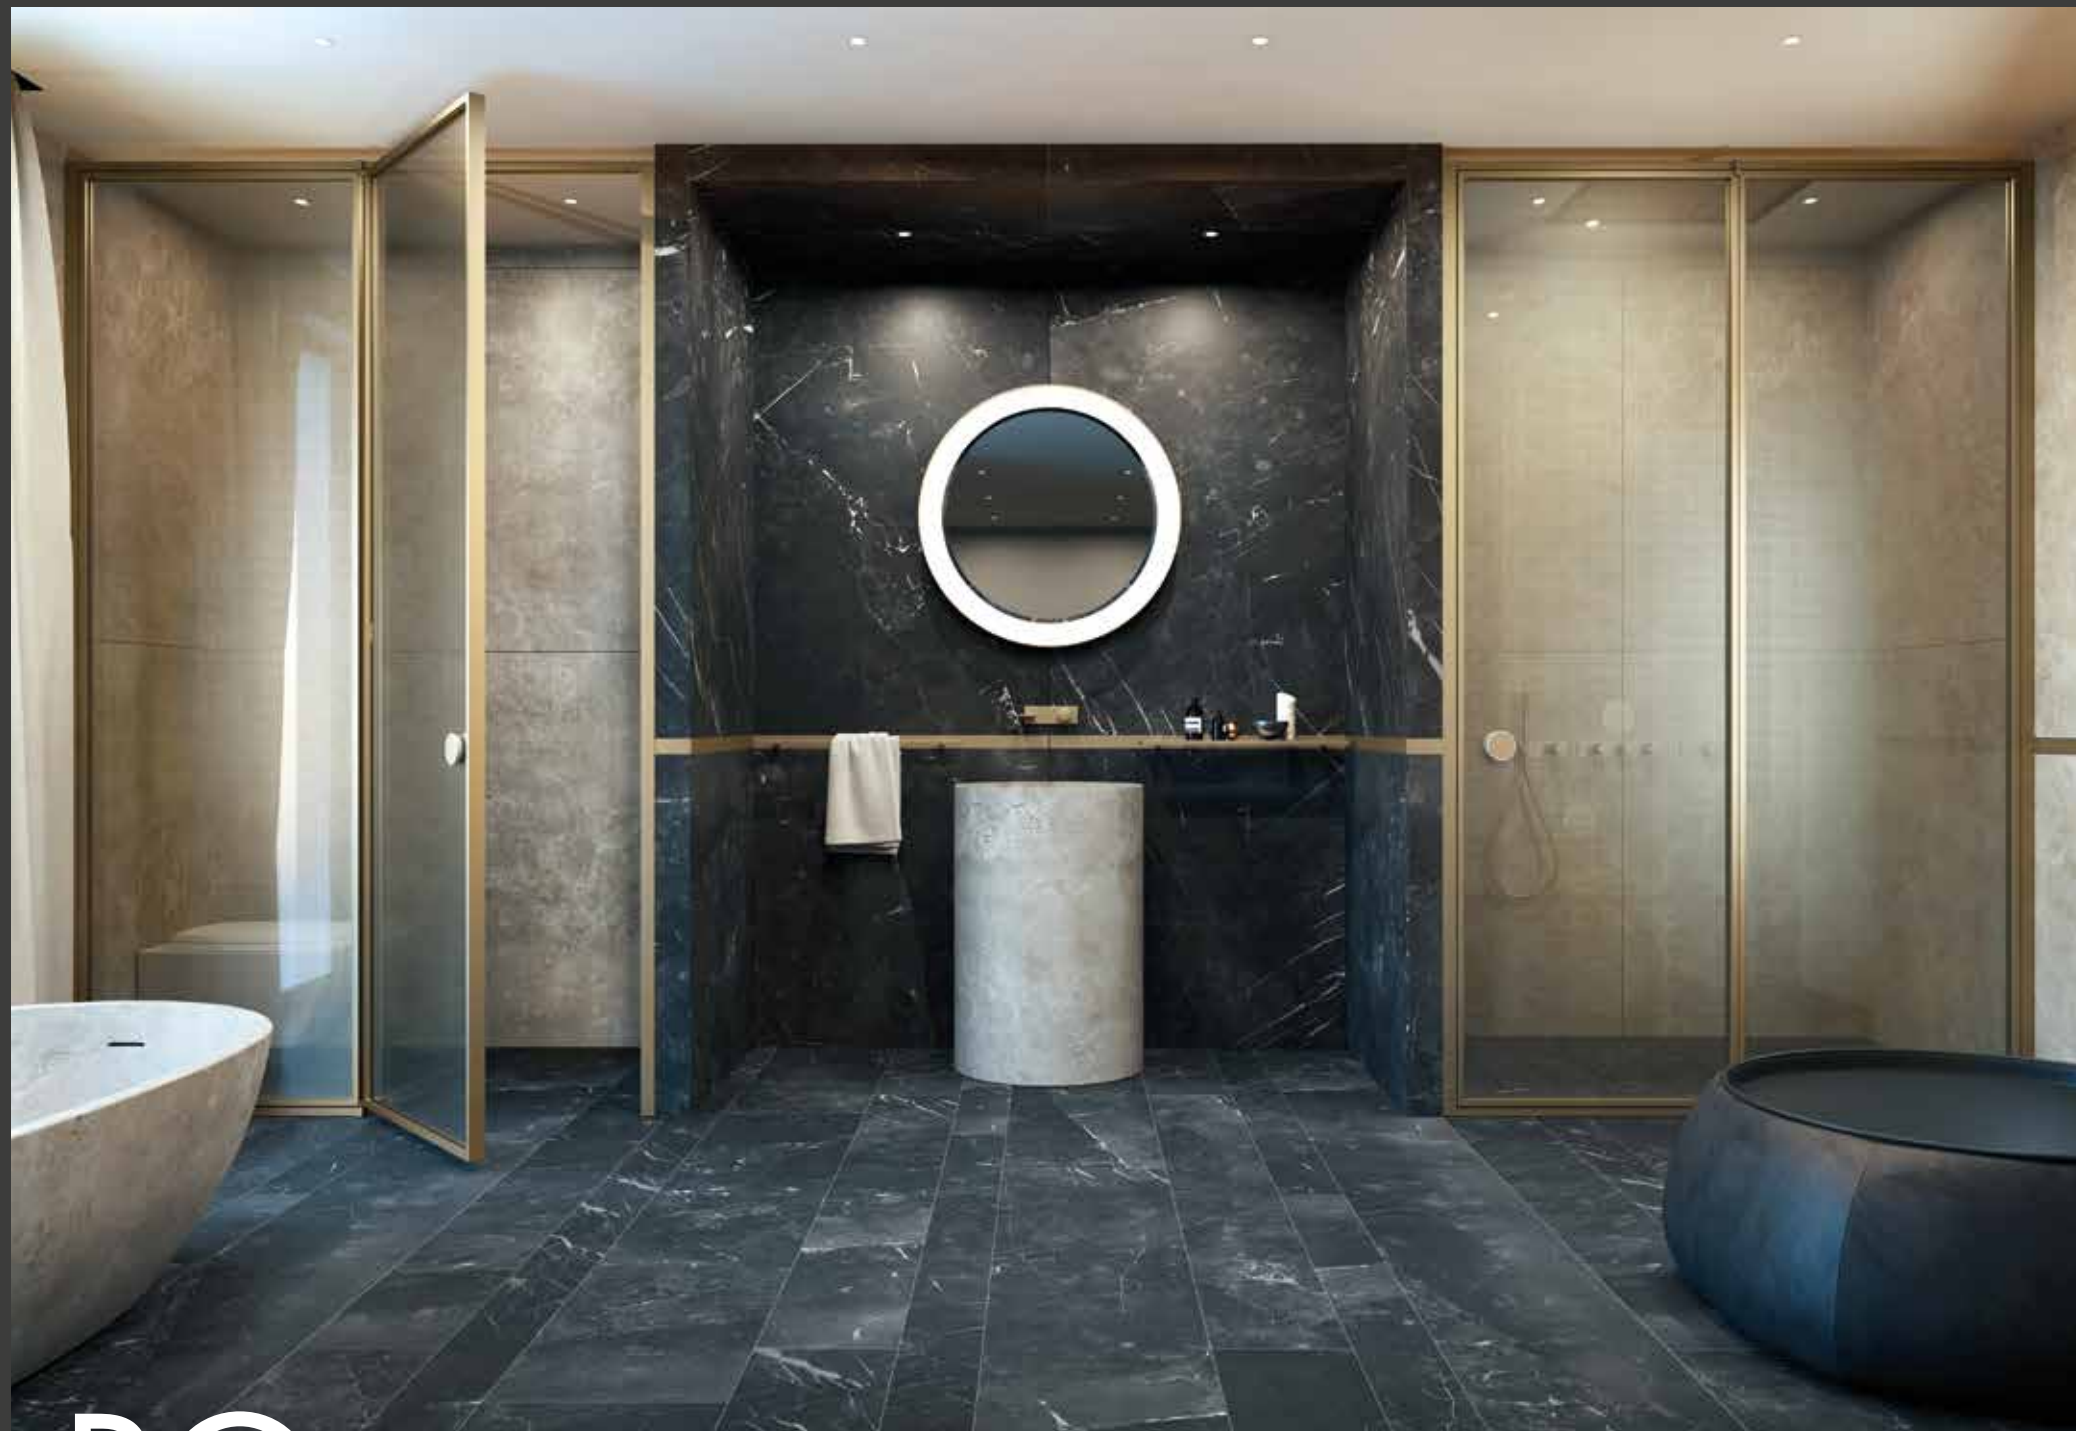

# 01

RO  
OM

02

Statuary architecture drawn by the black marble. The two glass elements are set like inlays in an environment of rigorous proportions. Suite with laminated glass with gold metal mesh and matt gold finish frame.