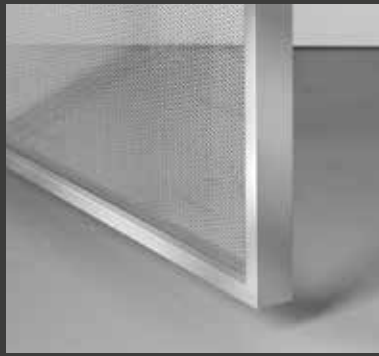

COMBINATIONS

Suite can be made according to requirements, such as in 10mm thick monolithic tempered, or 4 + 4 laminated Securplus™, glass, with plastic and metal interlayers. The aluminium frame has anodized or enamelled finishes. Combinations of glass and customized profiles can be made, different from those proposed.

Suite is beschikbaar in 10 mm monolithisch veiligheidsglas of Securplus™ 4 + 4 gelaagd veiligheidsglas, met kunststof of metalen tussenlaag. Het aluminium frame kan geanodiseerd of geëmailleerd uitgevoerd worden.

vismara
vetro

Equip-Bathrooms Pte Ltd
(SEA Head Office):

33 Ubi Avenue 3, #04-35,
Vertex Tower B, Singapore 408868

T: (65) 6338 3838

E: lovemybathroom@equip-design.com

W: www.equip-bathrooms.com

Profile / Profiel: **Brushed steel finish**
Afwerking Inox Look

Glass / glas: **Laminated glass with silver metal mesh**
Gelaagd veiligheidsglas met zilverkleurige netstructuur