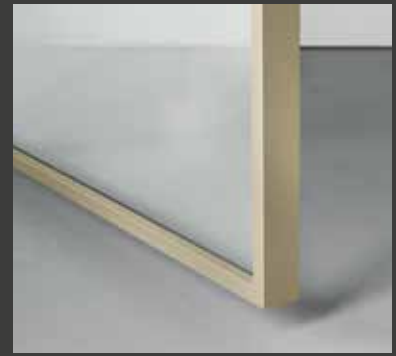

Profile / Profiel: **Mat gold**
Mat Goud

Glass / glas: **Madras Nuvola**
Madras Nuvola