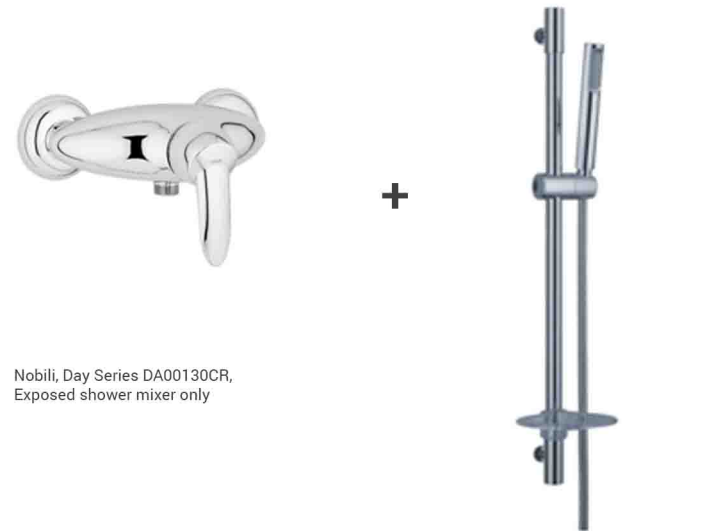

Nobili, Day Series DA00130CR,
Exposed shower mixer only

Visentin, EasyMag Series SALV9013206NE,
Sliding rail stainless steel with Black acrylic
frame 45 x 820h mm complete with with
magnetic holder
(excludes handshower and hose)

Package Promo Price:
$199.00 Nett (incl. of GST)

Usual Price: $880.00

** Savings of $681.00!

LAST
17
SETS!

Package Promo Price:
$199.00 Nett (incl. of GST)

Usual Price: $880.00

** Savings of $681.00!

LAST
37
SETS!