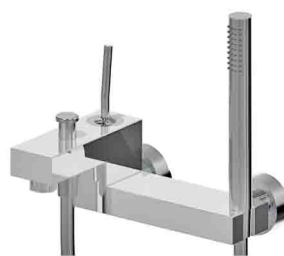

ALEXI, Art. 152,
Conical slide bar Oscar with
two adjustable end feet

Package Promo Price:
\$899.00 Nett (incl. of GST)

Usual Price: \$2,540.00

** Savings of \$1,641.00!

LAST
2
SETS!

+

iB Rubinetti, Hey Joe Series HJ250CC,
Design: Maurizio Duranti,
Exposed bath mixer complete with
hose and 1-way handshower
(WELS 3 Ticks)