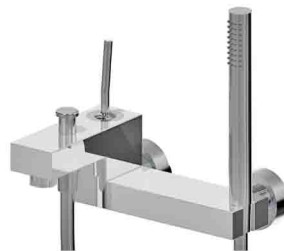

ALEXI, Art. 152,
Conical slide bar Oscar with
two adjustable end feet

Package Promo Price:
\$899.00 Nett (incl. of GST)

Usual Price: \$2,540.00

** Savings of \$1,641.00!

LAST
2
SETS!

+

iB Rubinetti, Hey Joe Series HJ250CC,
Design: Maurizio Duranti,
Exposed bath mixer complete with
hose and 1-way handshower
(WELS 3 Ticks)