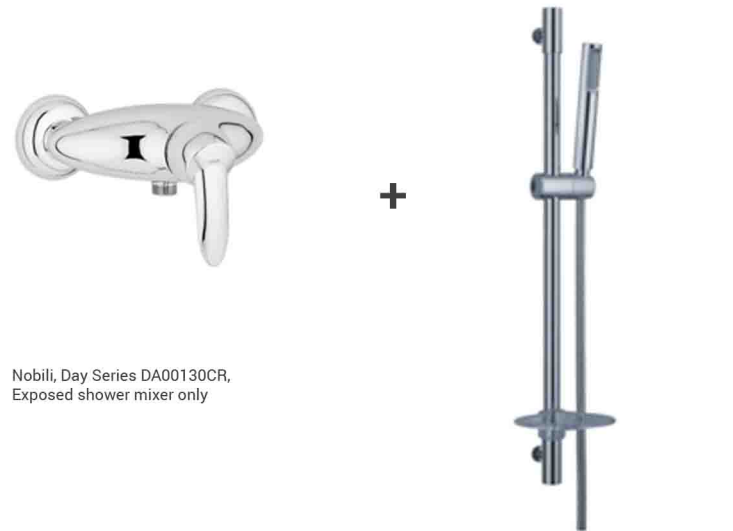

Package Promo Price:
\$107.00 Nett (incl. of GST)

Usual Price: \$650.00

** Savings of \$543.00!

LAST
20
SETS!

Nobili, Luxus Series LU23130CR,
Exposed shower mixer only

Visentin, EasyMag Series SALV9013206NE,
Sliding rail stainless steel with Black acrylic
frame 45 x 820h mm complete with with
magnetic holder
(excludes handshower and hose)

Package Promo Price:
\$199.00 Nett (incl. of GST)

Usual Price: \$880.00

** Savings of \$681.00!

LAST
17
SETS!

Nobili, Day Series DA00130CR,
Exposed shower mixer only

Visentin, EasyMag Series SALV9013206NE,
Sliding rail stainless steel with Black acrylic
frame 45 x 820h mm complete with with
magnetic holder
(excludes handshower and hose)