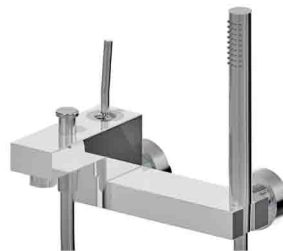

ALEXI, Art. 152,
Conical slide bar Oscar with
two adjustable end feet

Package Promo Price:
\$899.00 Nett (incl. of GST)

Usual Price: \$2,540.00

** Savings of \$1,641.00!

LAST
2
SETS!

+

iB Rubinetti, Hey Joe Series HJ250CC,
Design: Maurizio Duranti,
Exposed bath mixer complete with
hose and 1-way handshower
(WELS 3 Ticks)