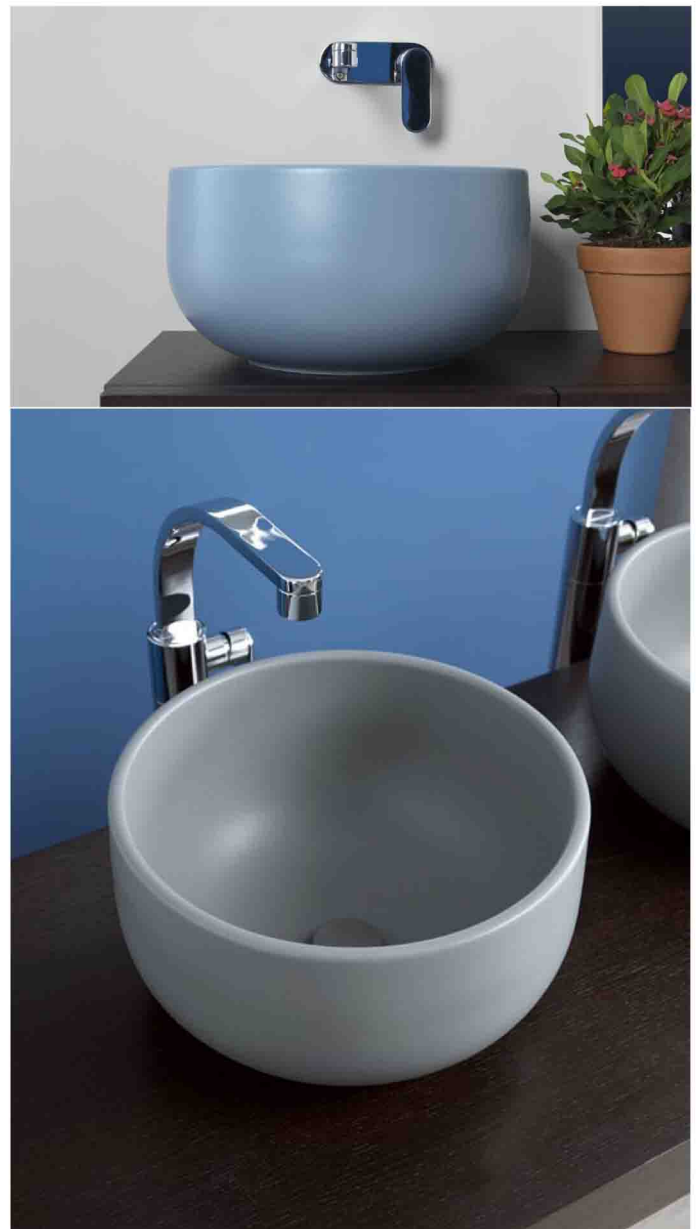

The latter two react to the light with ever changing effects, a typical characteristic of the metals – Bronze and Cast Iron – they were inspired by.

SALTODACQUA WASHBASIN

Design: Hsiang-Heng Hsiao

Slim walls, pure and smooth forms, that call to mind the ancient teacups of the Orient, are the salient traits of the Saltodacqua washbasin. It was designed by a young Taiwanese artist, selected from among the students of the Marangoni Design Campus of Milan within the framework of a contest launched by Flaminia.