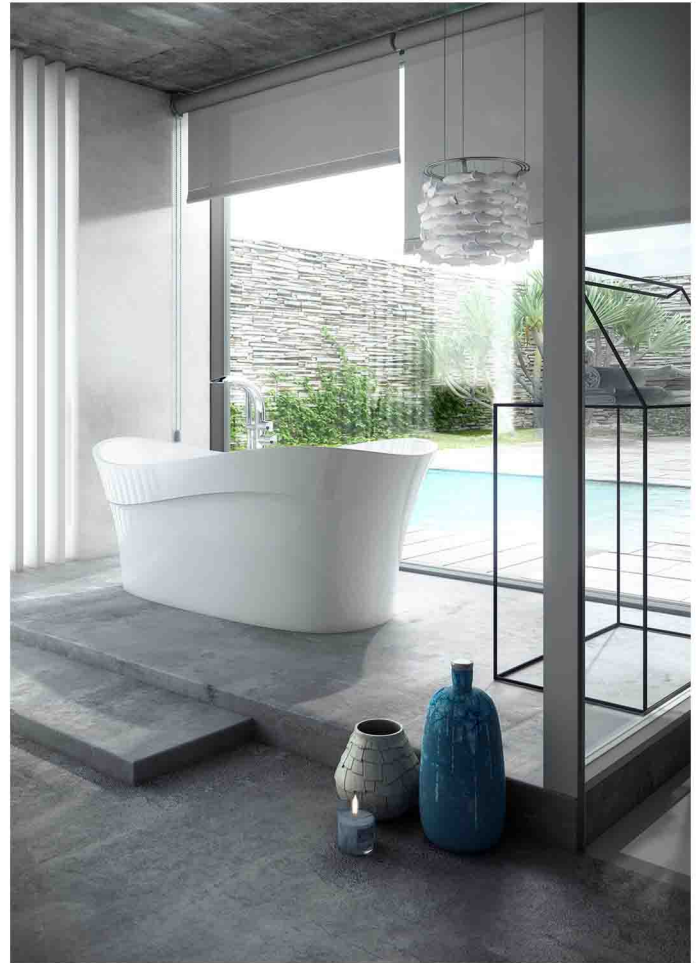

Equip-Bathrooms Singapore - Head Office & Flagship Showroom
33 Ubi Avenue 3, #04-35, Vertex Tower B, Singapore 408868 | Tel: +(65) 6339 5588

Equip-Bathrooms Jakarta
Kompleks Harmoni Plaza, Blok J No. 20, Jl. Suryopranoto No. 2, Kel. Petojo Utara, Kec. Gambir, Jakarta Pusat 10130, Indonesia | Tel: +(62) 21 6385 4316

Equip-Bathrooms Bali
Jl. Sunset Road Barat No. 55B, Seminyak, Kuta-Bali, 80361 Indonesia | Tel: +(62) 361 4735 036

Equip-Bathrooms Malaysia
No. 2a-2, Jalan PJU 5/17, Dataran Sunway, 47810 Kota Damansara, Petaling Jaya, Selangor Darul Ehsan, Malaysia | Tel: +(603) 6151 5582

E: ilovemybathroom@equip-design.com | www.equip-group.com

[facebook.com/equip.bathroom](https://www.facebook.com/equip.bathroom)

LUXURIOUS MODERN-CLASSIC BATHS FROM VICTORIA+ALBERT

victoria + albert®

volcanic limestone baths