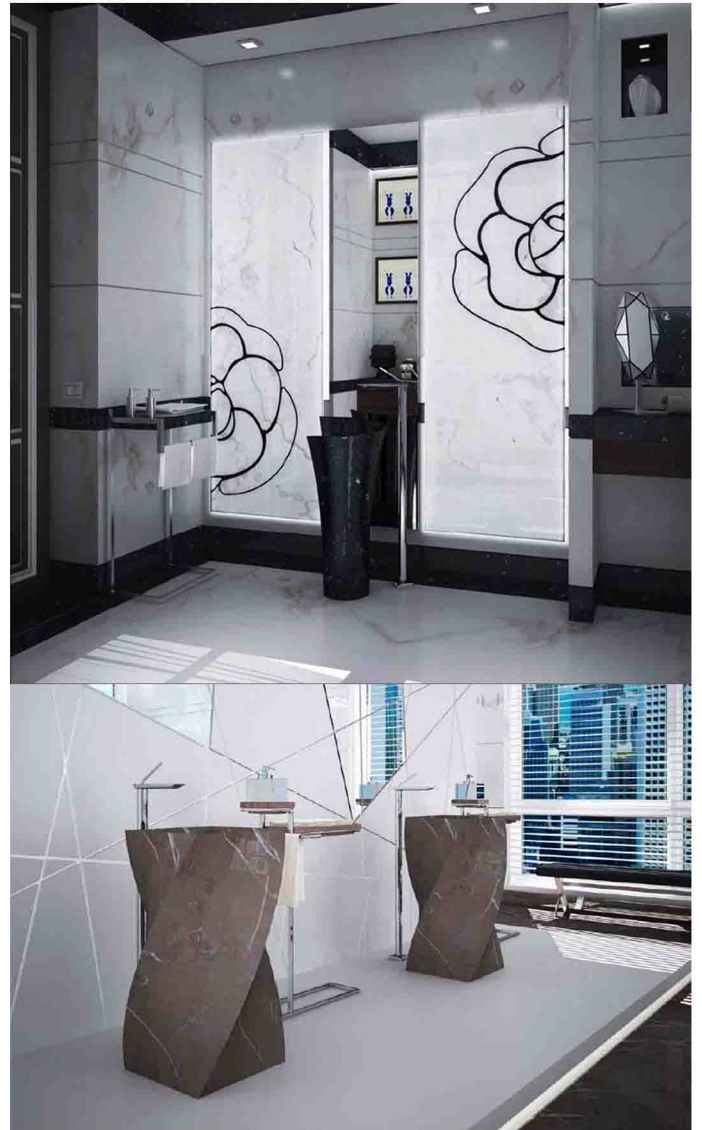

With the free-standing basins from MGM, it immediately magnifies the look in your bathroom! Who knew that marble basins could come in various shapes and sizes like these? And did you know that these basins are carved out of natural stones such as granite, graphite, and marble which measures only at 20mm thick and weighing around 80-100kg which is considerably light.