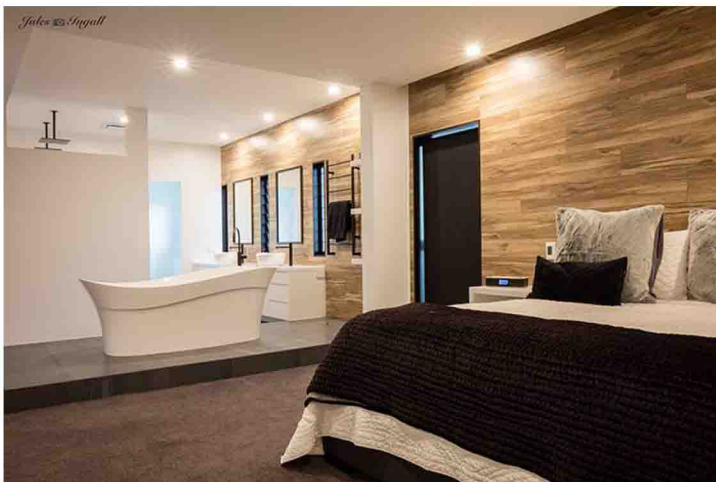

E: ilovemybathroom@equip-design.com | www.equip-group.com

 [facebook.com/equip.bathroom](https://www.facebook.com/equip.bathroom)

LUXURIOUS MODERN-CLASSIC BATHS FROM VICTORIA+ALBERT

victoria + albert®

volcanic limestone baths