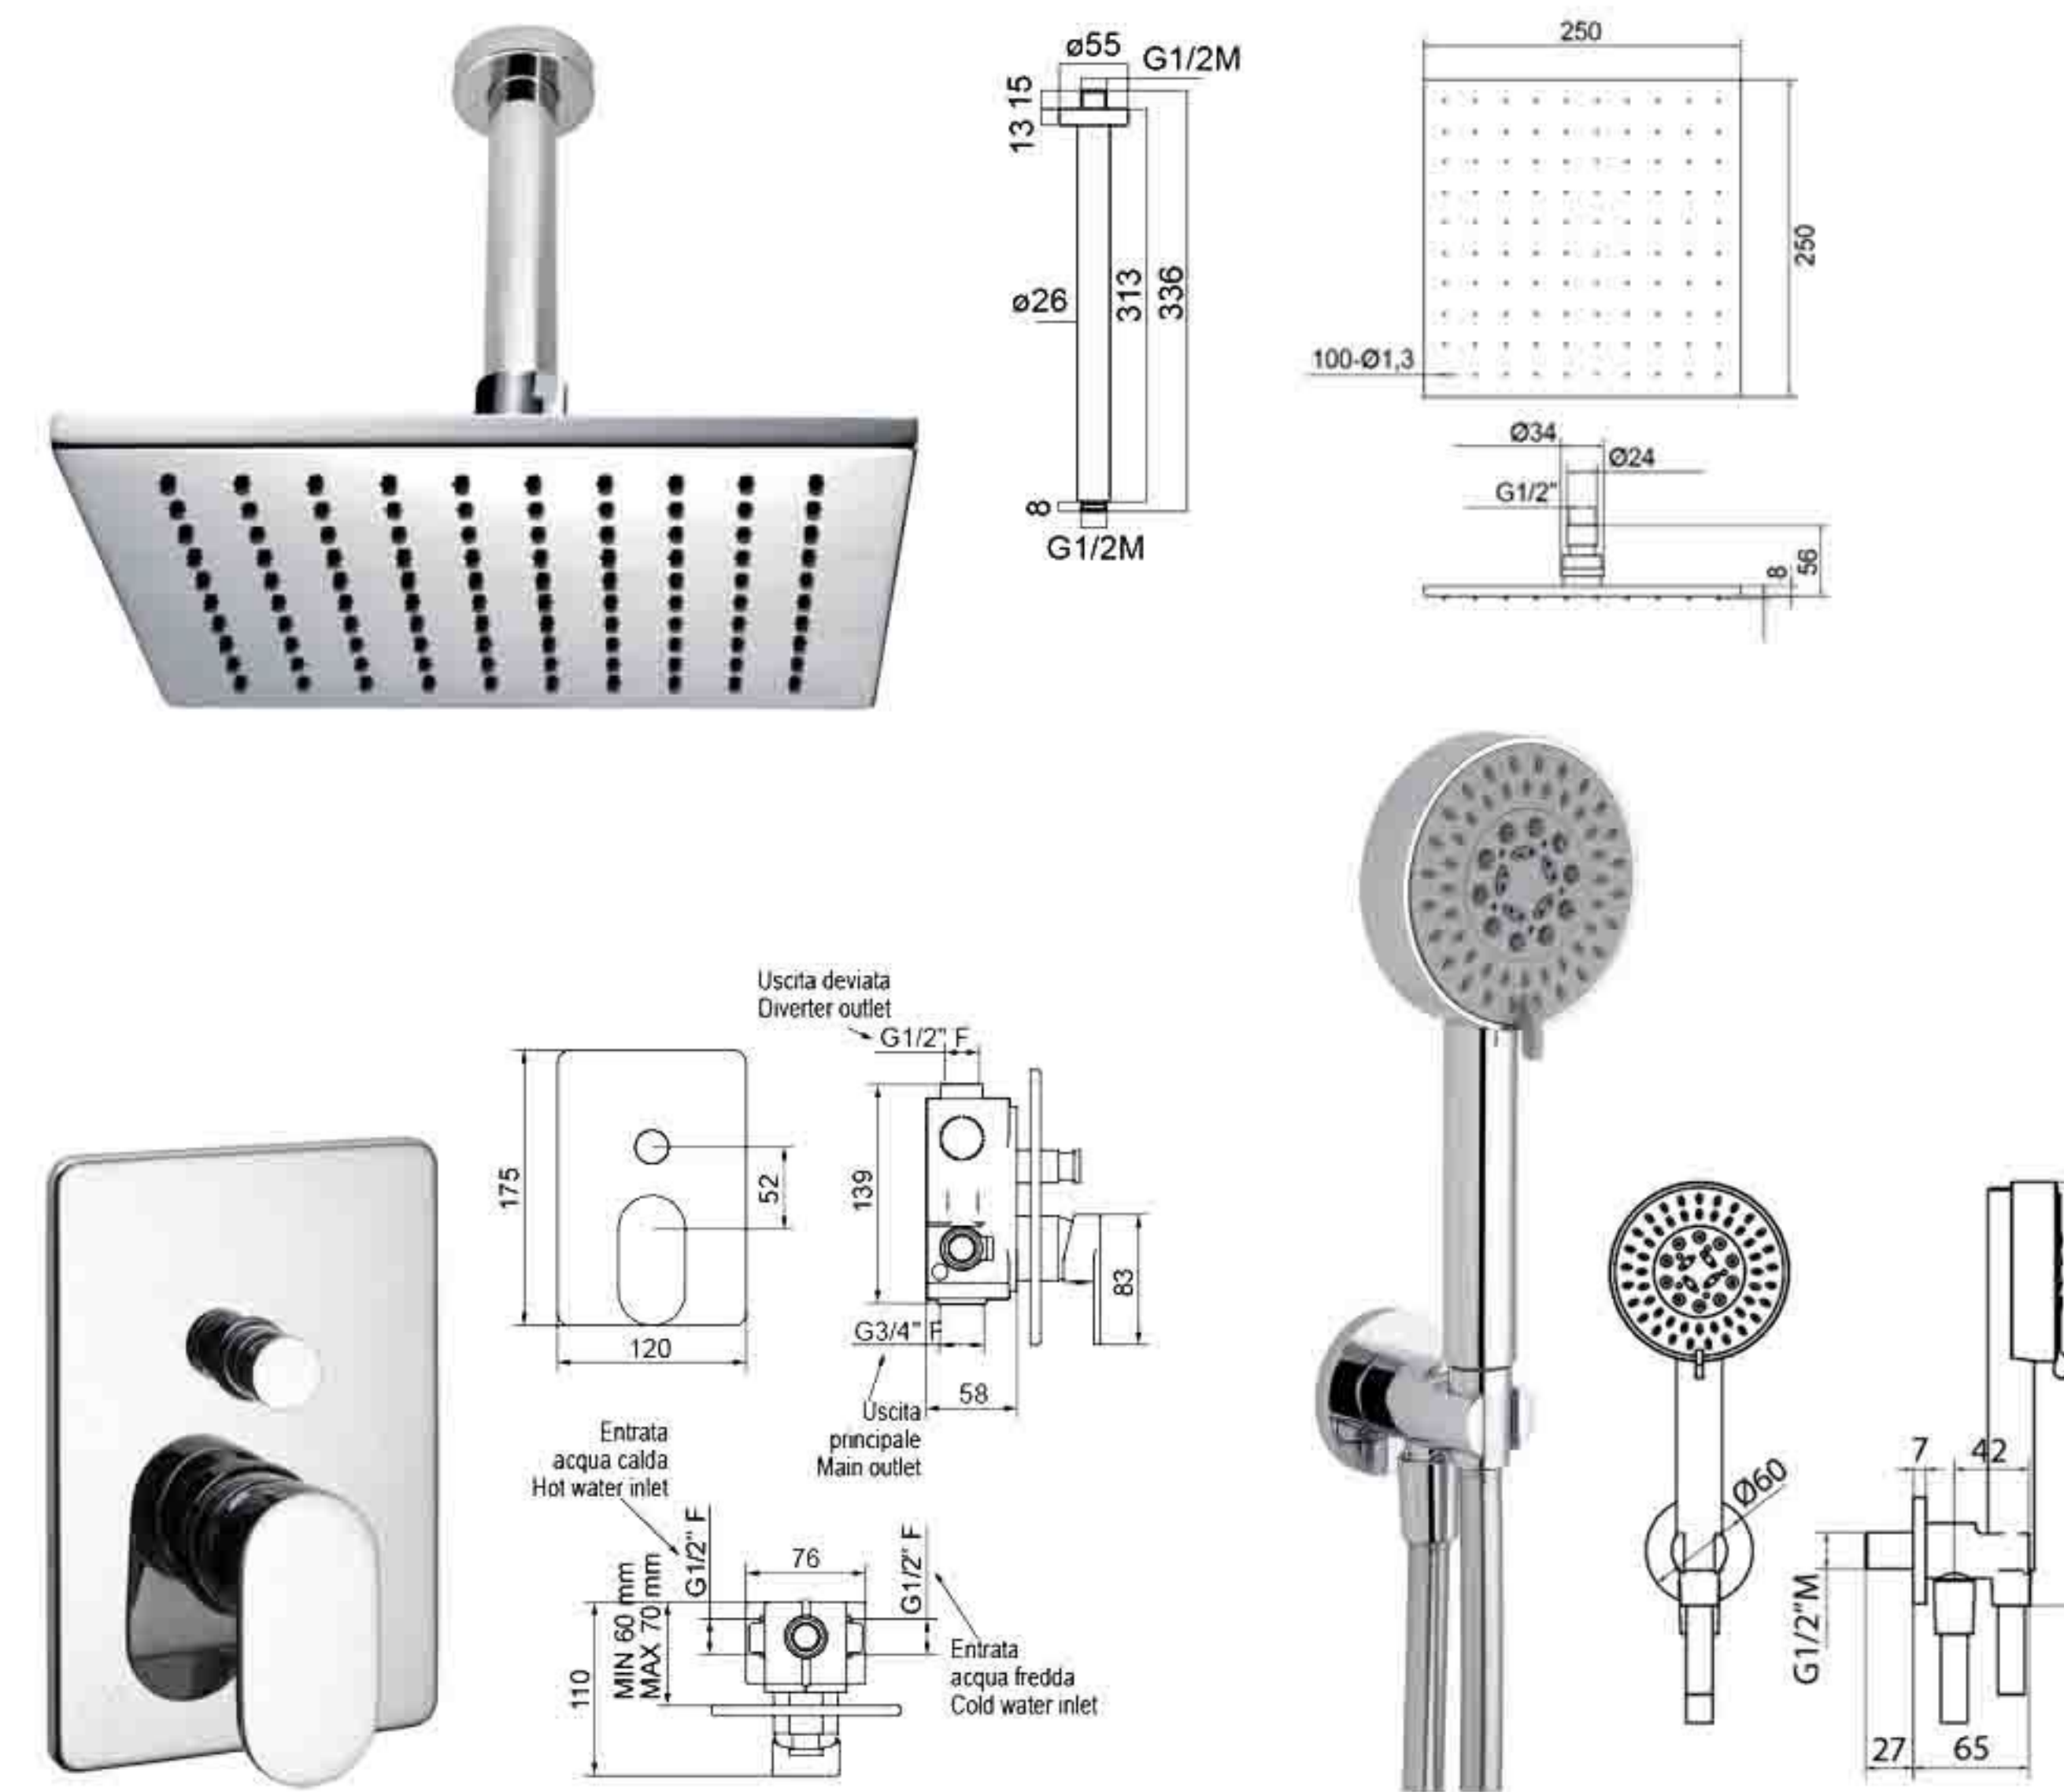

Twit concealed shower mixer with diverter 2-way + handshower, wall shower arm & square showerhead

Twit concealed shower mixer with diverter 2-way + handshower, ceiling shower arm & square showerhead

Twit exposed bath mixer + free-standing bathtub

BASIN AREA

UP: \$840.00 (Before 7% GST)

NOW: \$494.34 nett (Incl. 7% GST) After 45% discount

K2200CC, Basin mixer with pop-up waste

Finish: Polished Chrome (WELS Certified 3 Ticks)

SHOWER AREA (concealed)

OPTION 1 - UP: \$2,840.00 (Before 7% GST)

NOW: \$1,671.34 nett (Incl. 7% GST) After 45% discount

- 1) SH050CC, Wall shower arm 400mm
Finish: Polished Chrome
- 2) MA026CC, Design: Andrea+Davide Bregoli
Square brass showerhead 250 x 250mm
Finish: Polished Chrome
- 3) K2310CC, Concealed shower mixer with diverter 2-way
Finish: Polished Chrome (Certified for project supply)
- 4) SH023CC, Water inlet complete with 150cm PVC hose
and 5-way handshower, Finish: Polished Chrome

OPTION 2 - UP: \$2,910.00 (Before 7% GST)

NOW: \$1,712.535 nett (Incl. 7% GST) After 45% discount

- 1) SH051CC, Ceiling shower arm 300mm
Finish: Polished Chrome
- 2) MA026CC, Design: Andrea+Davide Bregoli
Square brass showerhead 250 x 250mm
Finish: Polished Chrome
- 3) K2310CC, Concealed shower mixer with diverter 2-way
Finish: Polished Chrome (Certified for project supply)
- 4) SH023CC, Water inlet complete with 150cm PVC hose
and 5-way handshower, Finish: Polished Chrome