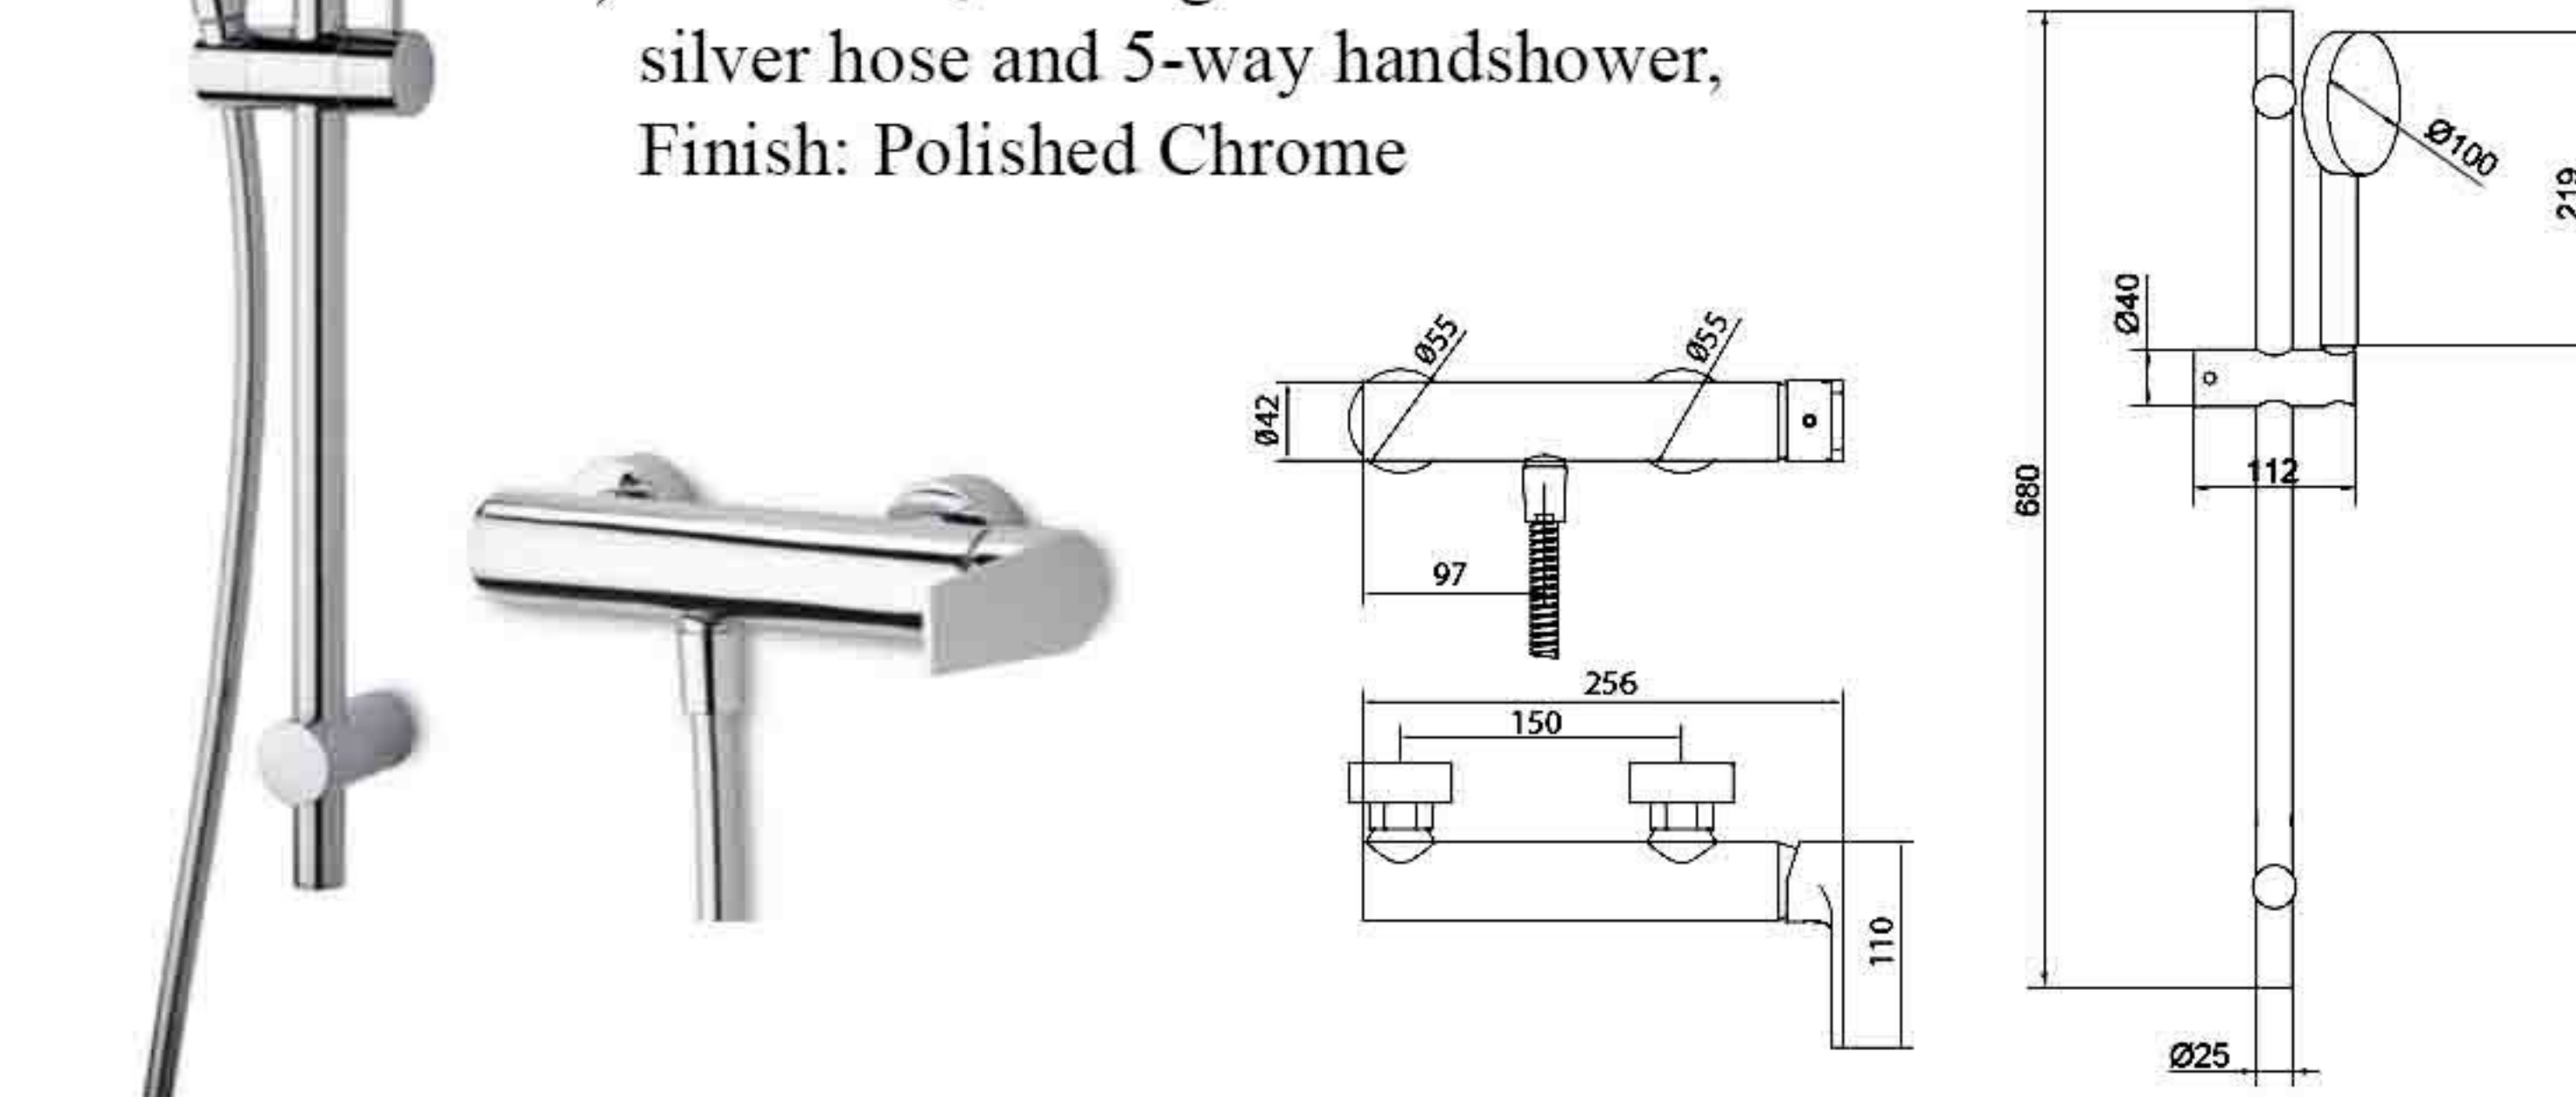

OPTION 2 - UP: \$890.00 (Before 7% GST)
NOW: \$523.765 nett (Incl. 7% GST) After 45% discount
TW202CC, Tall basin mixer with pop-up waste
Finish: Polished Chrome (WELS Certified 1 Tick)

SHOWER AREA (exposed)

OPTION 1 - UP: \$750.00 (Before 7% GST)
NOW: \$441.375 nett (Incl. 7% GST) After 45% discount
TW350CC, Exposed shower mixer complete with hose, holder and 1-way handshower,
Finish: Polished Chrome,
(WELS Certified 1 Tick)

OPTION 2 - UP: \$1,150.00 (Before 7% GST)
NOW: \$676.775 nett (Incl. 7% GST) After 45% discount
1) TW350RCC, Exposed shower mixer only
Finish: Polished Chrome,
(WELS Certified 1 Tick)
2) SH100CC, Sliding rail set with PVC silver hose and 5-way handshower,
Finish: Polished Chrome

OPTION 3 - UP: \$1,450.00 (Before 7% GST)
NOW: \$853.325 nett (Incl. 7% GST) After 45% discount
1) TW350RCC, Exposed shower mixer only
Finish: Polished Chrome,
(WELS Certified 1 Tick)
2) ALEXI, Calliope Series Art. CLO4489, composed of:
- Round shower head in ABS
- Handshower 1-way
- Brass shower column with 2 adjustable end feet
- Chrome plated brass flexible hose double clinching 1/2 x 1/2 conical nut cm 150
- Chrome plated brass flexible hose double clinching 1/2 x 1/2 conical nut cm 80
- Brass diverter M1/2
- Screws, plugs, rings
Finish: Polished Chrome