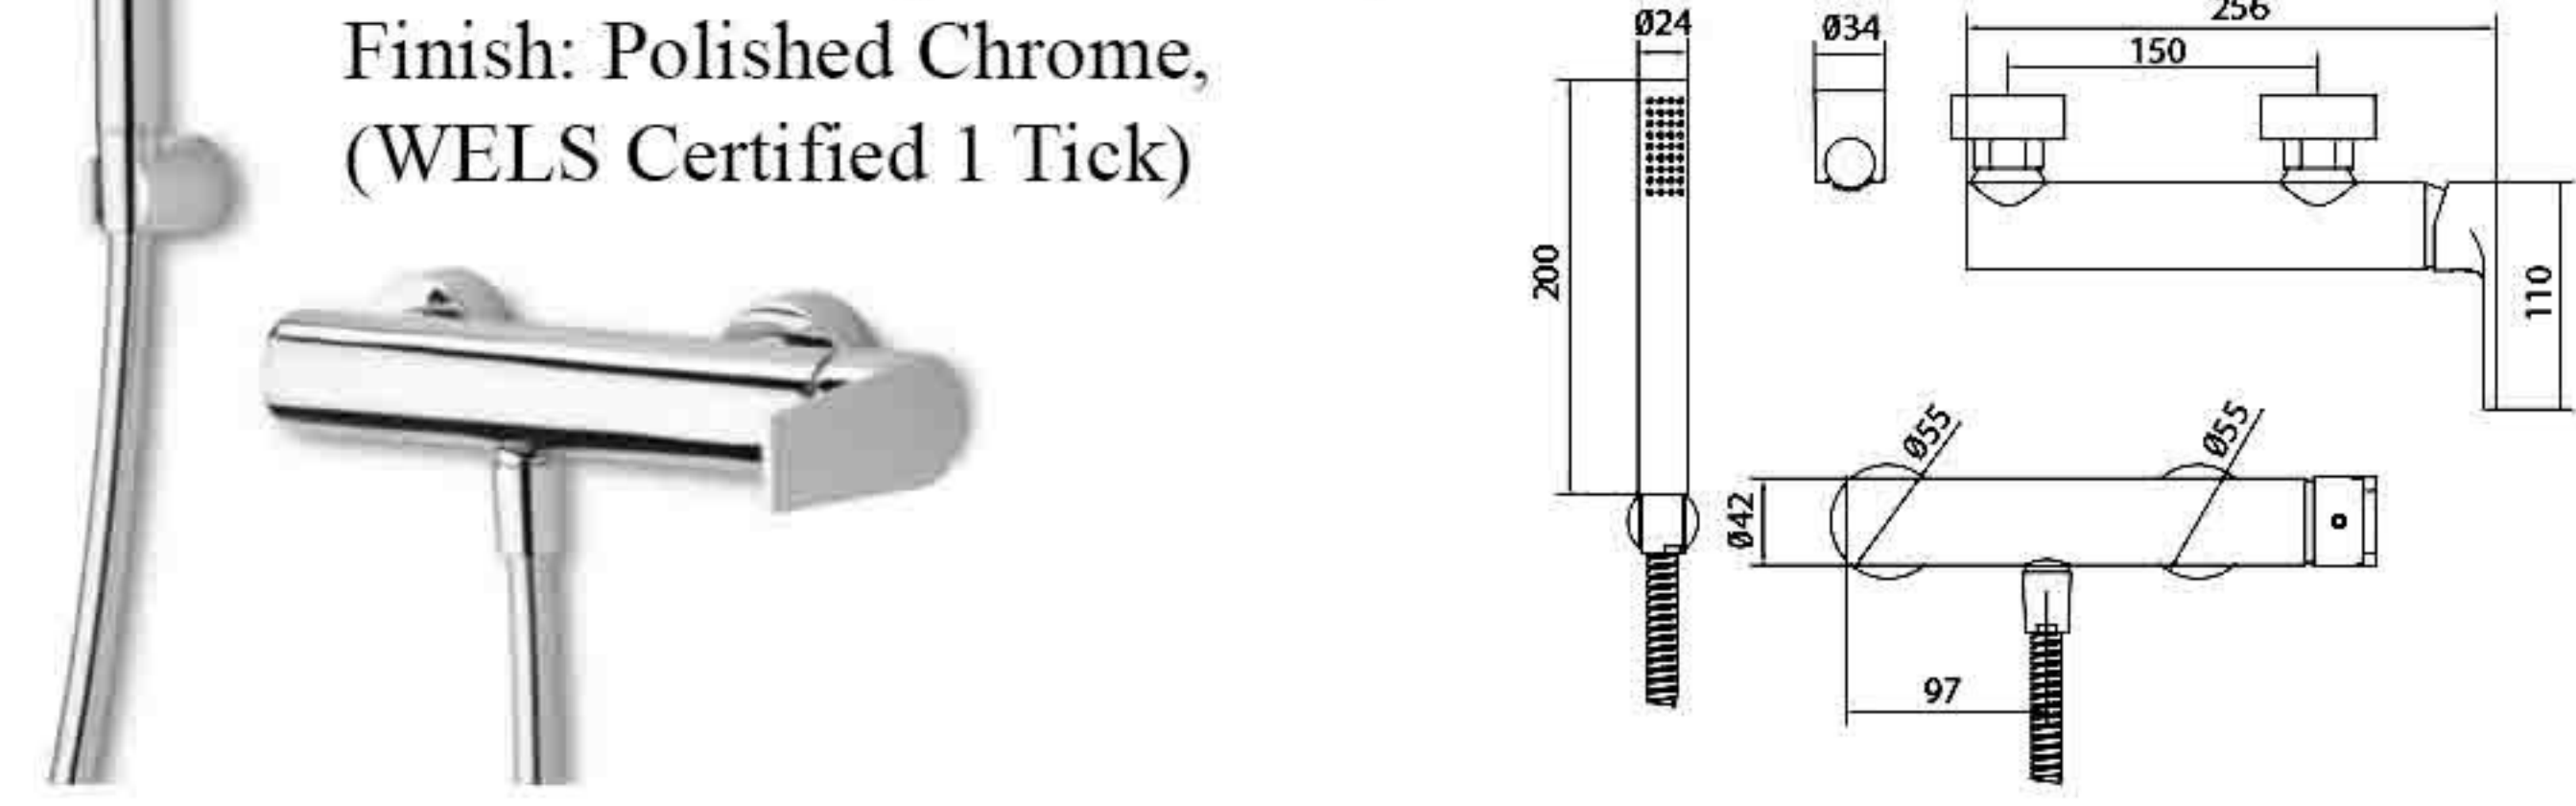

BASIN AREA

OPTION 1 - UP: $700.00 (Before 7% GST)
NOW: $411.95 nett (Incl. 7% GST) After 45% discount
TW200CC, Basin mixer with pop-up waste
Finish: Polished Chrome (WELS Certified 1 Tick)

OPTION 2 - UP: $890.00 (Before 7% GST)
NOW: $523.765 nett (Incl. 7% GST) After 45% discount
TW202CC, Tall basin mixer with pop-up waste
Finish: Polished Chrome (WELS Certified 1 Tick)

SHOWER AREA (exposed)

OPTION 1 - UP: $750.00 (Before 7% GST)
NOW: $441.375 nett (Incl. 7% GST) After 45% discount
TW350CC, Exposed shower mixer complete with hose, holder and 1-way handshower,
Finish: Polished Chrome,
(WELS Certified 1 Tick)

OPTION 2 - UP: $1,150.00 (Before 7% GST)
NOW: $676.775 nett (Incl. 7% GST) After 45% discount
1) TW350RCC, Exposed shower mixer only
Finish: Polished Chrome,
(WELS Certified 1 Tick)
2) SH100CC, Sliding rail set with PVC silver hose and 5-way handshower,
Finish: Polished Chrome

OPTION 3 - UP: $1,450.00 (Before 7% GST)
NOW: $853.325 nett (Incl. 7% GST) After 45% discount
1) TW350RCC, Exposed shower mixer only
Finish: Polished Chrome,
(WELS Certified 1 Tick)
2) ALEXI, Calliope Series Art. CLO4489, composed of:
- Round shower head in ABS
- Handshower 1-way
- Brass shower column with 2 adjustable end feet
- Chrome plated brass flexible hose double clinching 1/2 x 1/2 conical nut cm 150
- Chrome plated brass flexible hose double clinching 1/2 x 1/2 conical nut cm 80
- Brass diverter M1/2
- Screws, plugs, rings
Finish: Polished Chrome

SHOWER AREA (concealed)