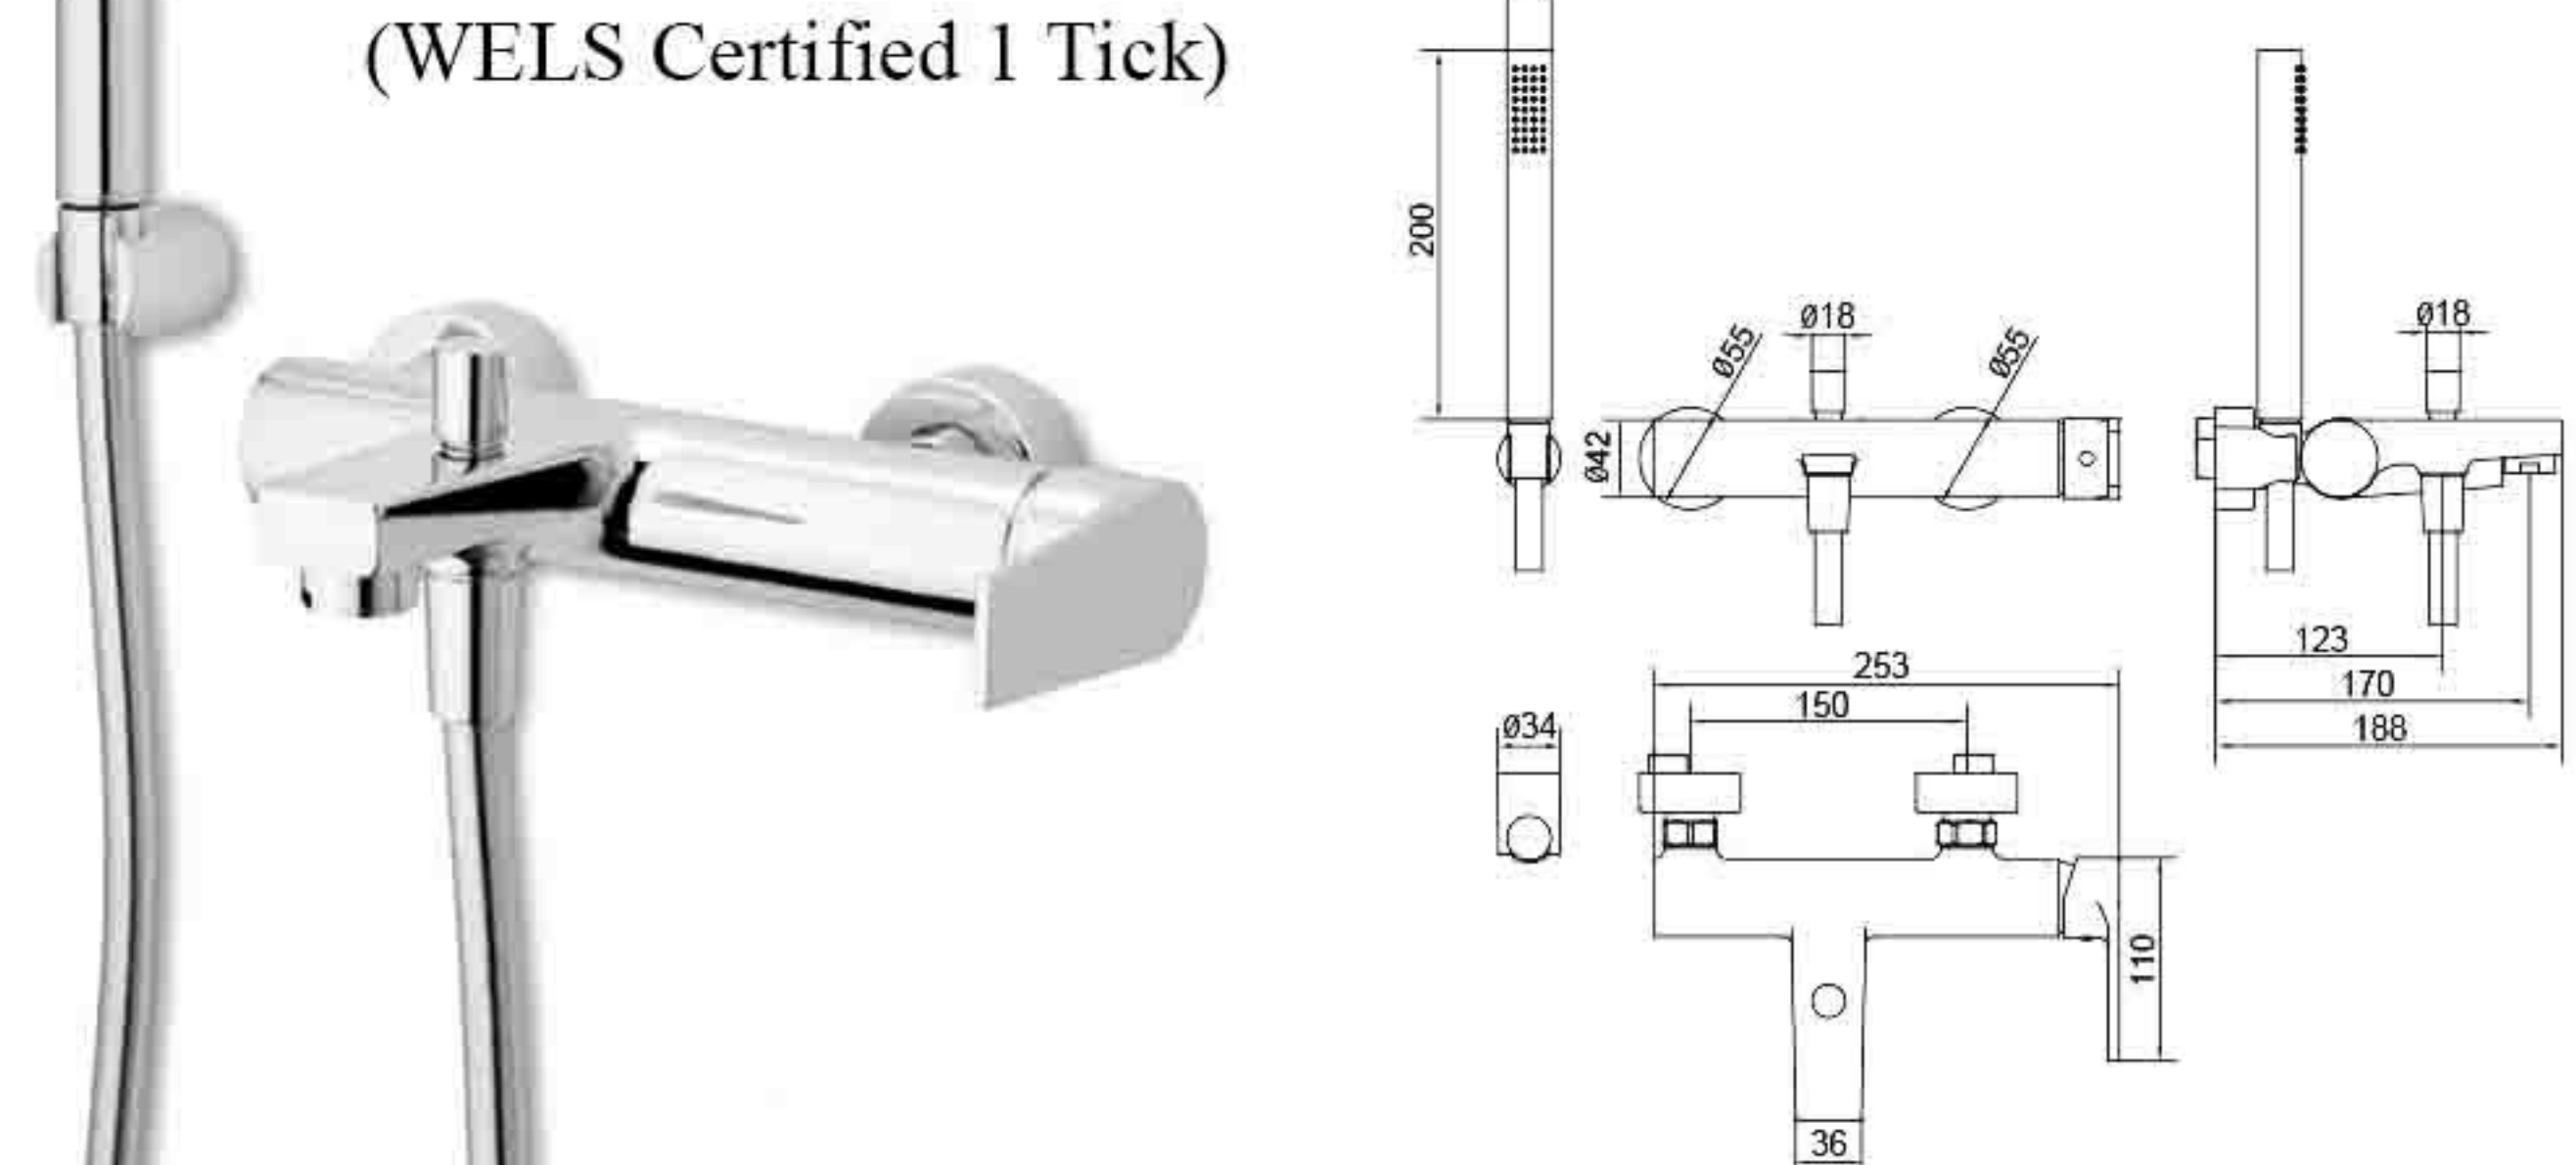

OPTION 3 - UP: \$1,450.00 (Before 7% GST)
NOW: \$853.325 nett (Incl. 7% GST) After 45% discount
1) TW350RCC, Exposed shower mixer only
Finish: Polished Chrome,
(WELS Certified 1 Tick)
2) ALEXI, Calliope Series Art. CLO4489, composed of:
- Round shower head in ABS
- Handshower 1-way
- Brass shower column with 2 adjustable end feet
- Chrome plated brass flexible hose double clinching 1/2 x 1/2 conical nut cm 150
- Chrome plated brass flexible hose double clinching 1/2 x 1/2 conical nut cm 80
- Brass diverter M1/2
- Screws, plugs, rings
Finish: Polished Chrome

SHOWER AREA (concealed)

OPTION 1 - UP: \$2,830.00 (Before 7% GST)
NOW: \$1,665.455 nett (Incl. 7% GST) After 45% discount
1) SH050CC, Wall shower arm 400mm
Finish: Polished Chrome
2) MA026CC, Design: Andrea+Davide Bregoli
Square brass showerhead 250 x 250mm
Finish: Polished Chrome
3) TW310CC, Concealed shower mixer with diverter 2-way
Finish: Polished Chrome
(Certified for project supply)
4) SH023CC, Water inlet complete with 150cm PVC hose
and 5-way handshower
Finish: Polished Chrome

OPTION 2 - UP: \$2,900.00 (Before 7% GST)
NOW: \$1,706.65 nett (Incl. 7% GST) After 45% discount
1) SH051CC, Ceiling shower arm 300mm
Finish: Polished Chrome
2) MA026CC, Design: Andrea+Davide Bregoli
Square brass showerhead 250 x 250mm
Finish: Polished Chrome
3) TW310CC, Concealed shower mixer with diverter 2-way
Finish: Polished Chrome
(Certified for project supply)
4) SH023CC, Water inlet complete with 150cm PVC hose
and 5-way handshower
Finish: Polished Chrome

BATHTUB AREA

UP: \$995.00 (Before 7% GST)
NOW: \$585.5575 nett (Incl. 7% GST) After 45% discount
TW250CC, Exposed bath mixer complete
with hose, holder and 1-way handshower,
Finish: Polished Chrome
(WELS Certified 1 Tick)