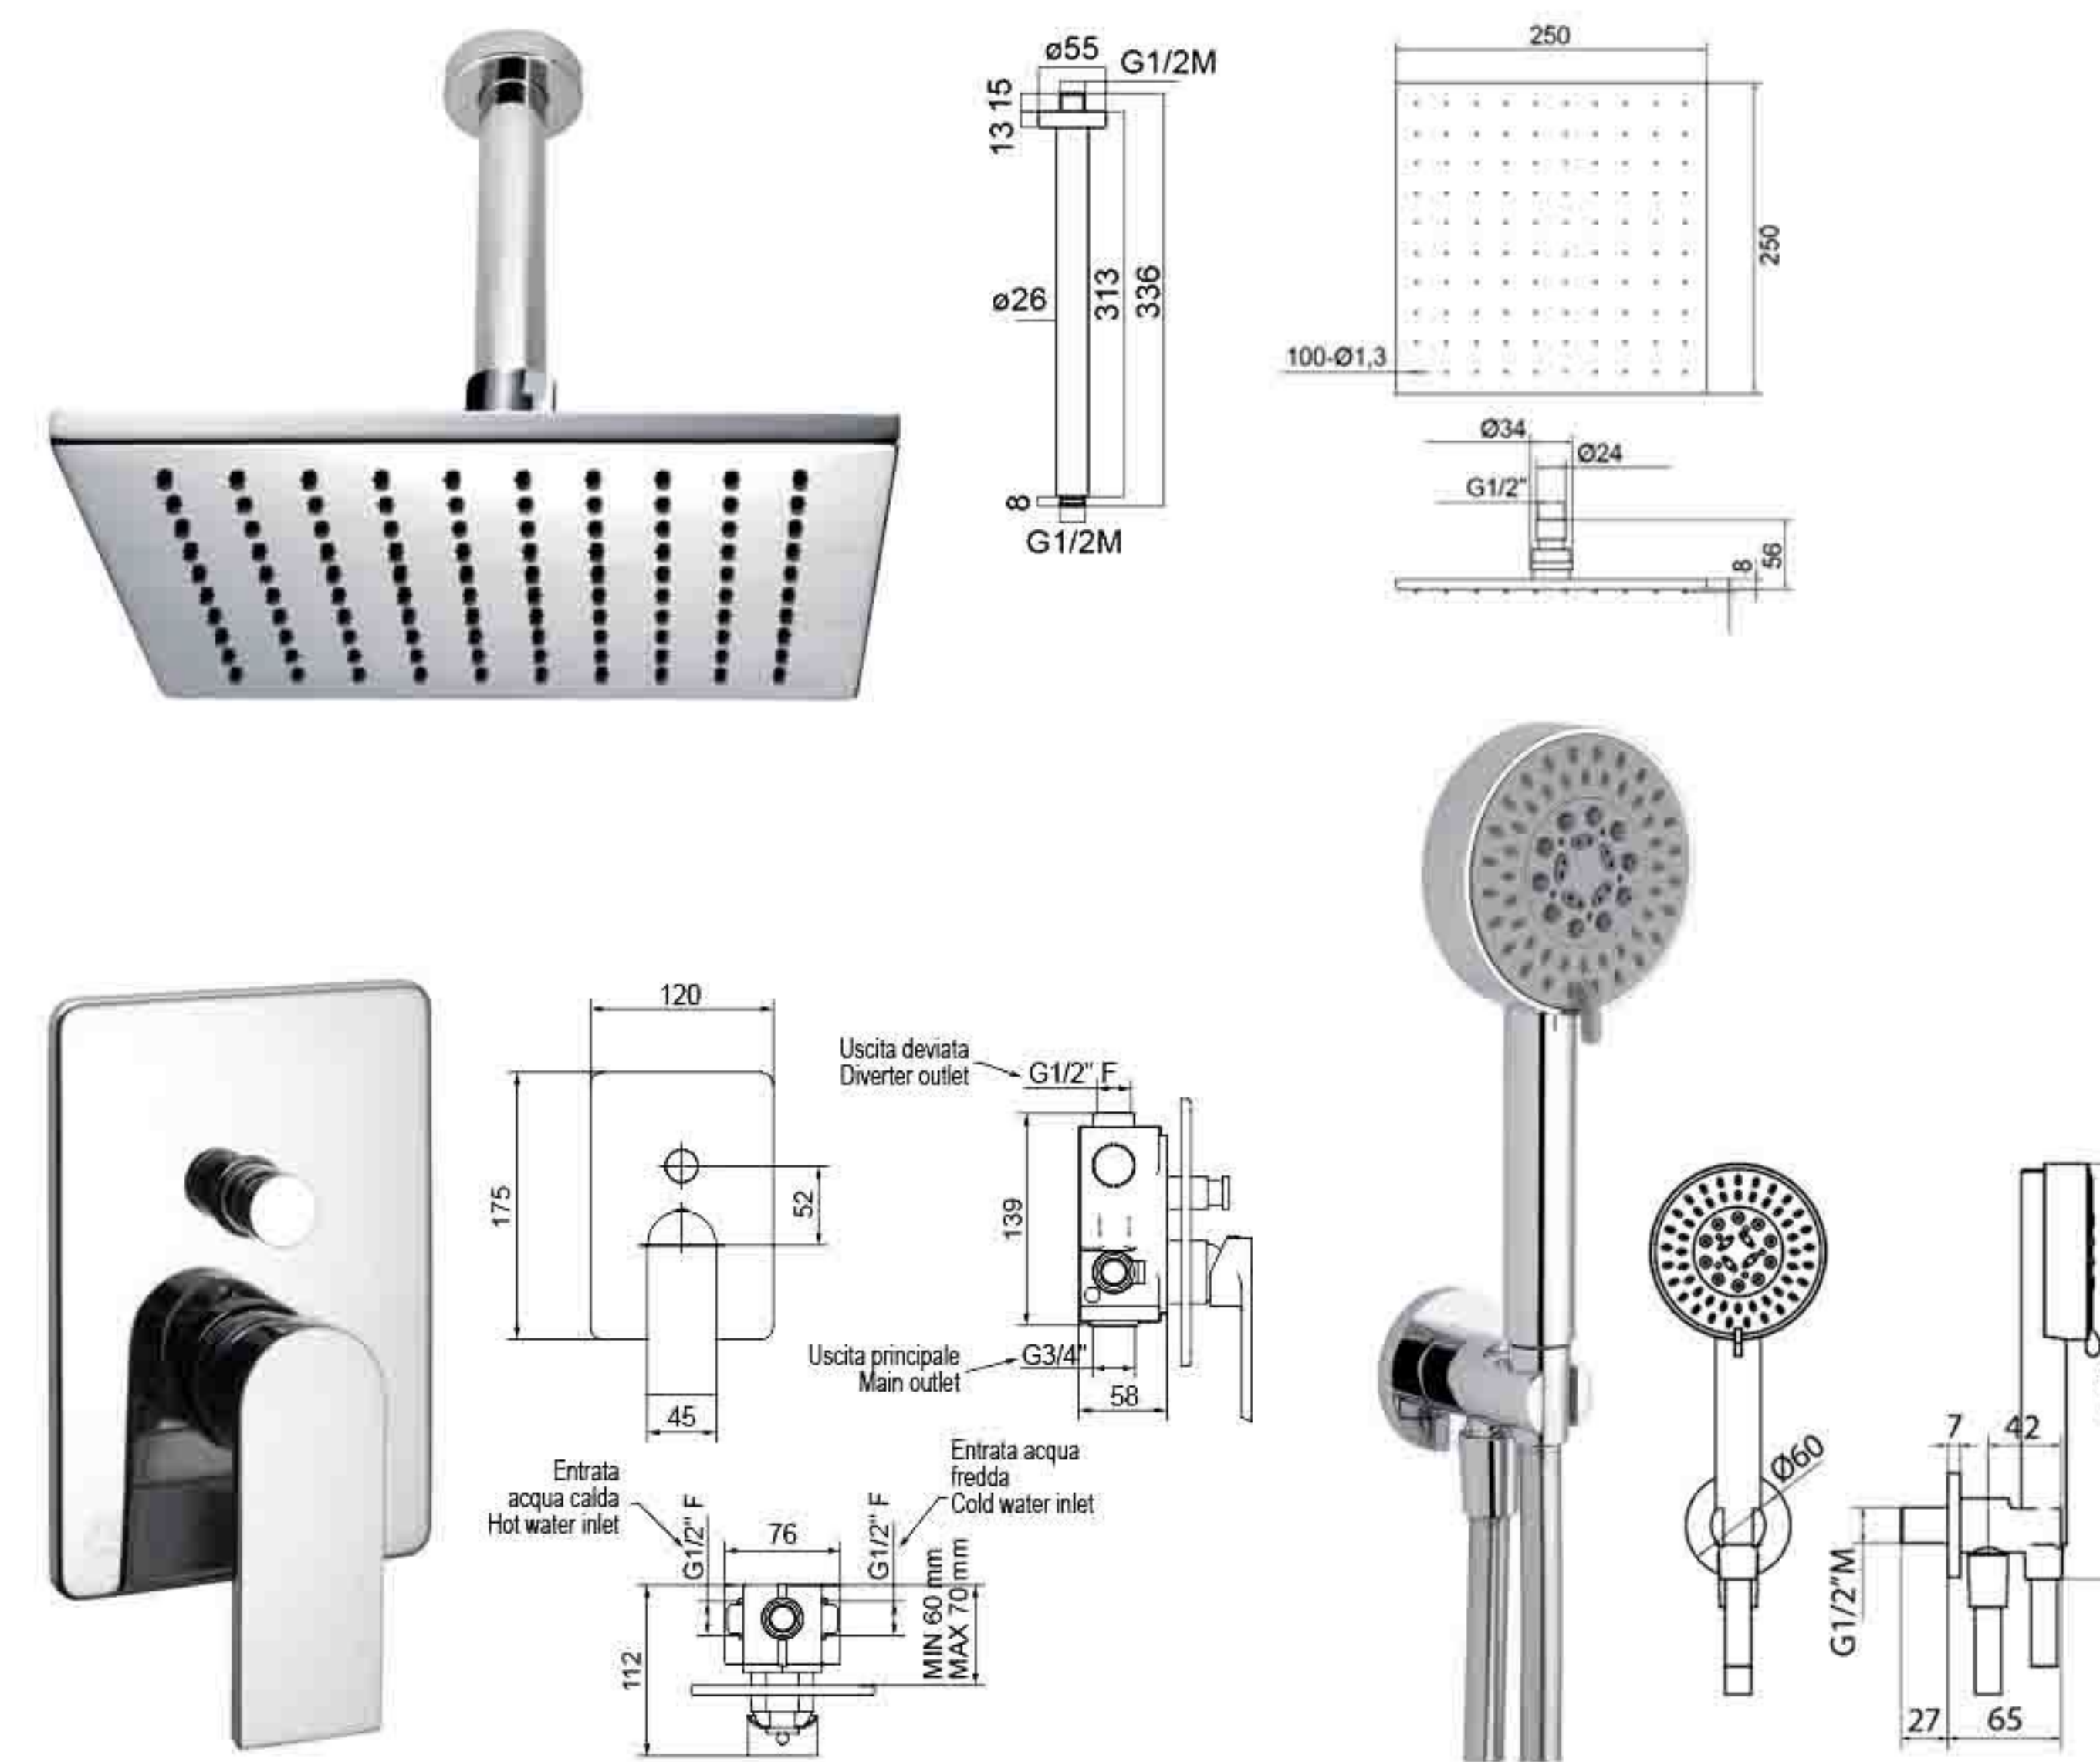

KH-02 concealed shower mixer with diverter 2-way + handshower, wall shower arm & square showerhead

KH-02 concealed shower mixer with diverter 2-way + handshower, ceiling shower arm & square showerhead

BASIN AREA

UP: \$870.00 (Before 7% GST)

NOW: \$511.995 nett (Incl. 7% GST) After 45% discount

K3200CC, Basin mixer with pop-up waste

Finish: Polished Chrome (WELS Certified 3 Ticks)

KH-03 short basin mixer + under-counter basin

SHOWER AREA (concealed)

KH-03 concealed shower mixer with diverter 2-way + handshower, wall shower arm & square showerhead

KH-03 concealed shower mixer with diverter 2-way + handshower, ceiling shower arm & square showerhead

OPTION 1 - UP: \$2,850.00 (Before 7% GST)

NOW: \$1,677.225 nett (Incl. 7% GST) After 45% discount

- 1) SH050CC, Wall shower arm 400mm
Finish: Polished Chrome
- 2) MA026CC, Design: Andrea+Davide Bregoli
Square brass showerhead 250 x 250mm
Finish: Polished Chrome
- 3) K3310CC, Concealed shower mixer with diverter 2-way,
Finish: Polished Chrome (Certified for project supply)
- 4) SH023CC, Water inlet complete with 150cm PVC hose
and 5-way handshower, Finish: Polished Chrome