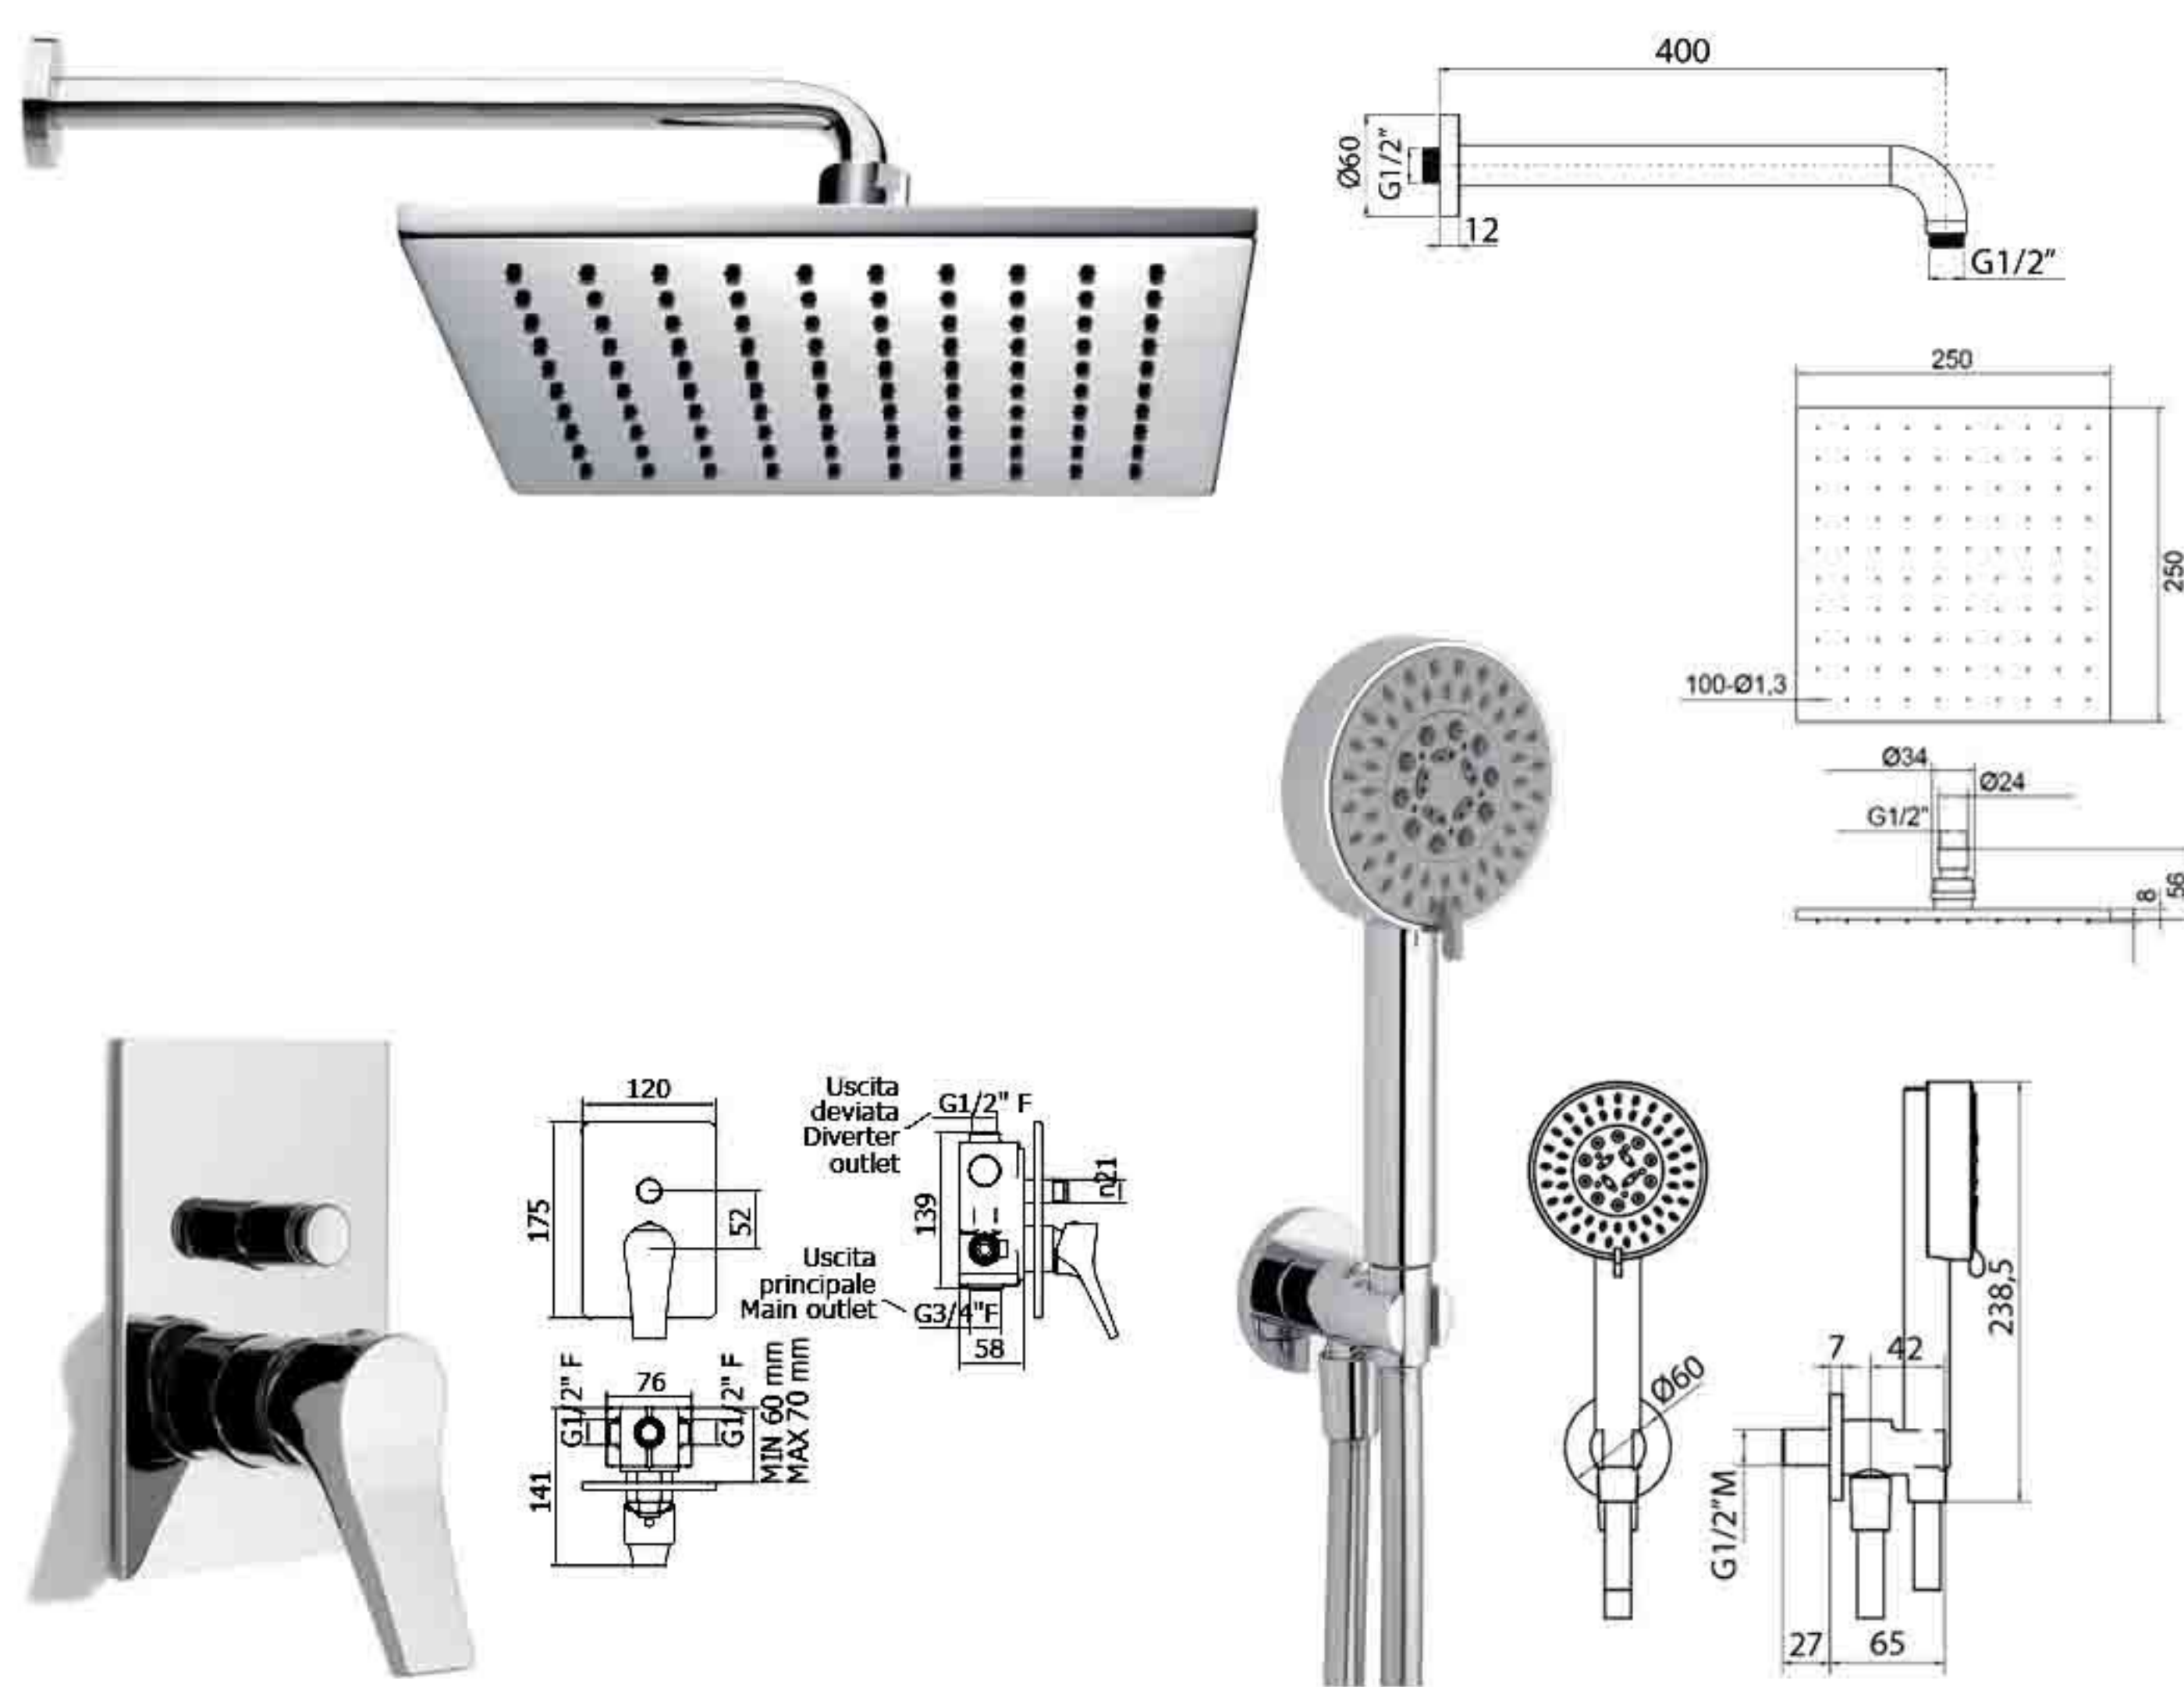

OPTION 1 - UP: \$750.00 (Before 7% GST)
NOW: \$441.375 nett (Incl. 7% GST) After 45% discount
TW350CC, Exposed shower mixer complete with hose, holder and 1-way handshower,
Finish: Polished Chrome,
(WELS Certified 1 Tick)

OPTION 2 - UP: \$1,150.00 (Before 7% GST)
NOW: \$676.775 nett (Incl. 7% GST) After 45% discount
1) TW350RCC, Exposed shower mixer only
Finish: Polished Chrome,
(WELS Certified 1 Tick)
2) SH100CC, Sliding rail set with PVC silver hose and 5-way handshower,
Finish: Polished Chrome

OPTION 3 - UP: \$1,450.00 (Before 7% GST)
NOW: \$853.325 nett (Incl. 7% GST) After 45% discount
1) TW350RCC, Exposed shower mixer only
Finish: Polished Chrome,
(WELS Certified 1 Tick)
2) ALEXI, Calliope Series Art. CLO4489, composed of:
- Round shower head in ABS
- Handshower 1-way
- Brass shower column with 2 adjustable end feet
- Chrome plated brass flexible hose double clinching 1/2 x 1/2 conical nut cm 150
- Chrome plated brass flexible hose double clinching 1/2 x 1/2 conical nut cm 80
- Brass diverter M1/2
- Screws, plugs, rings
Finish: Polished Chrome

SHOWER AREA (concealed)

OPTION 1 - UP: \$2,830.00 (Before 7% GST)
NOW: \$1,665.455 nett (Incl. 7% GST) After 45% discount
1) SH050CC, Wall shower arm 400mm
Finish: Polished Chrome
2) MA026CC, Design: Andrea+Davide Bregoli
Square brass showerhead 250 x 250mm
Finish: Polished Chrome
3) TW310CC, Concealed shower mixer with diverter 2-way
Finish: Polished Chrome
(Certified for project supply)
4) SH023CC, Water inlet complete with 150cm PVC hose
and 5-way handshower
Finish: Polished Chrome