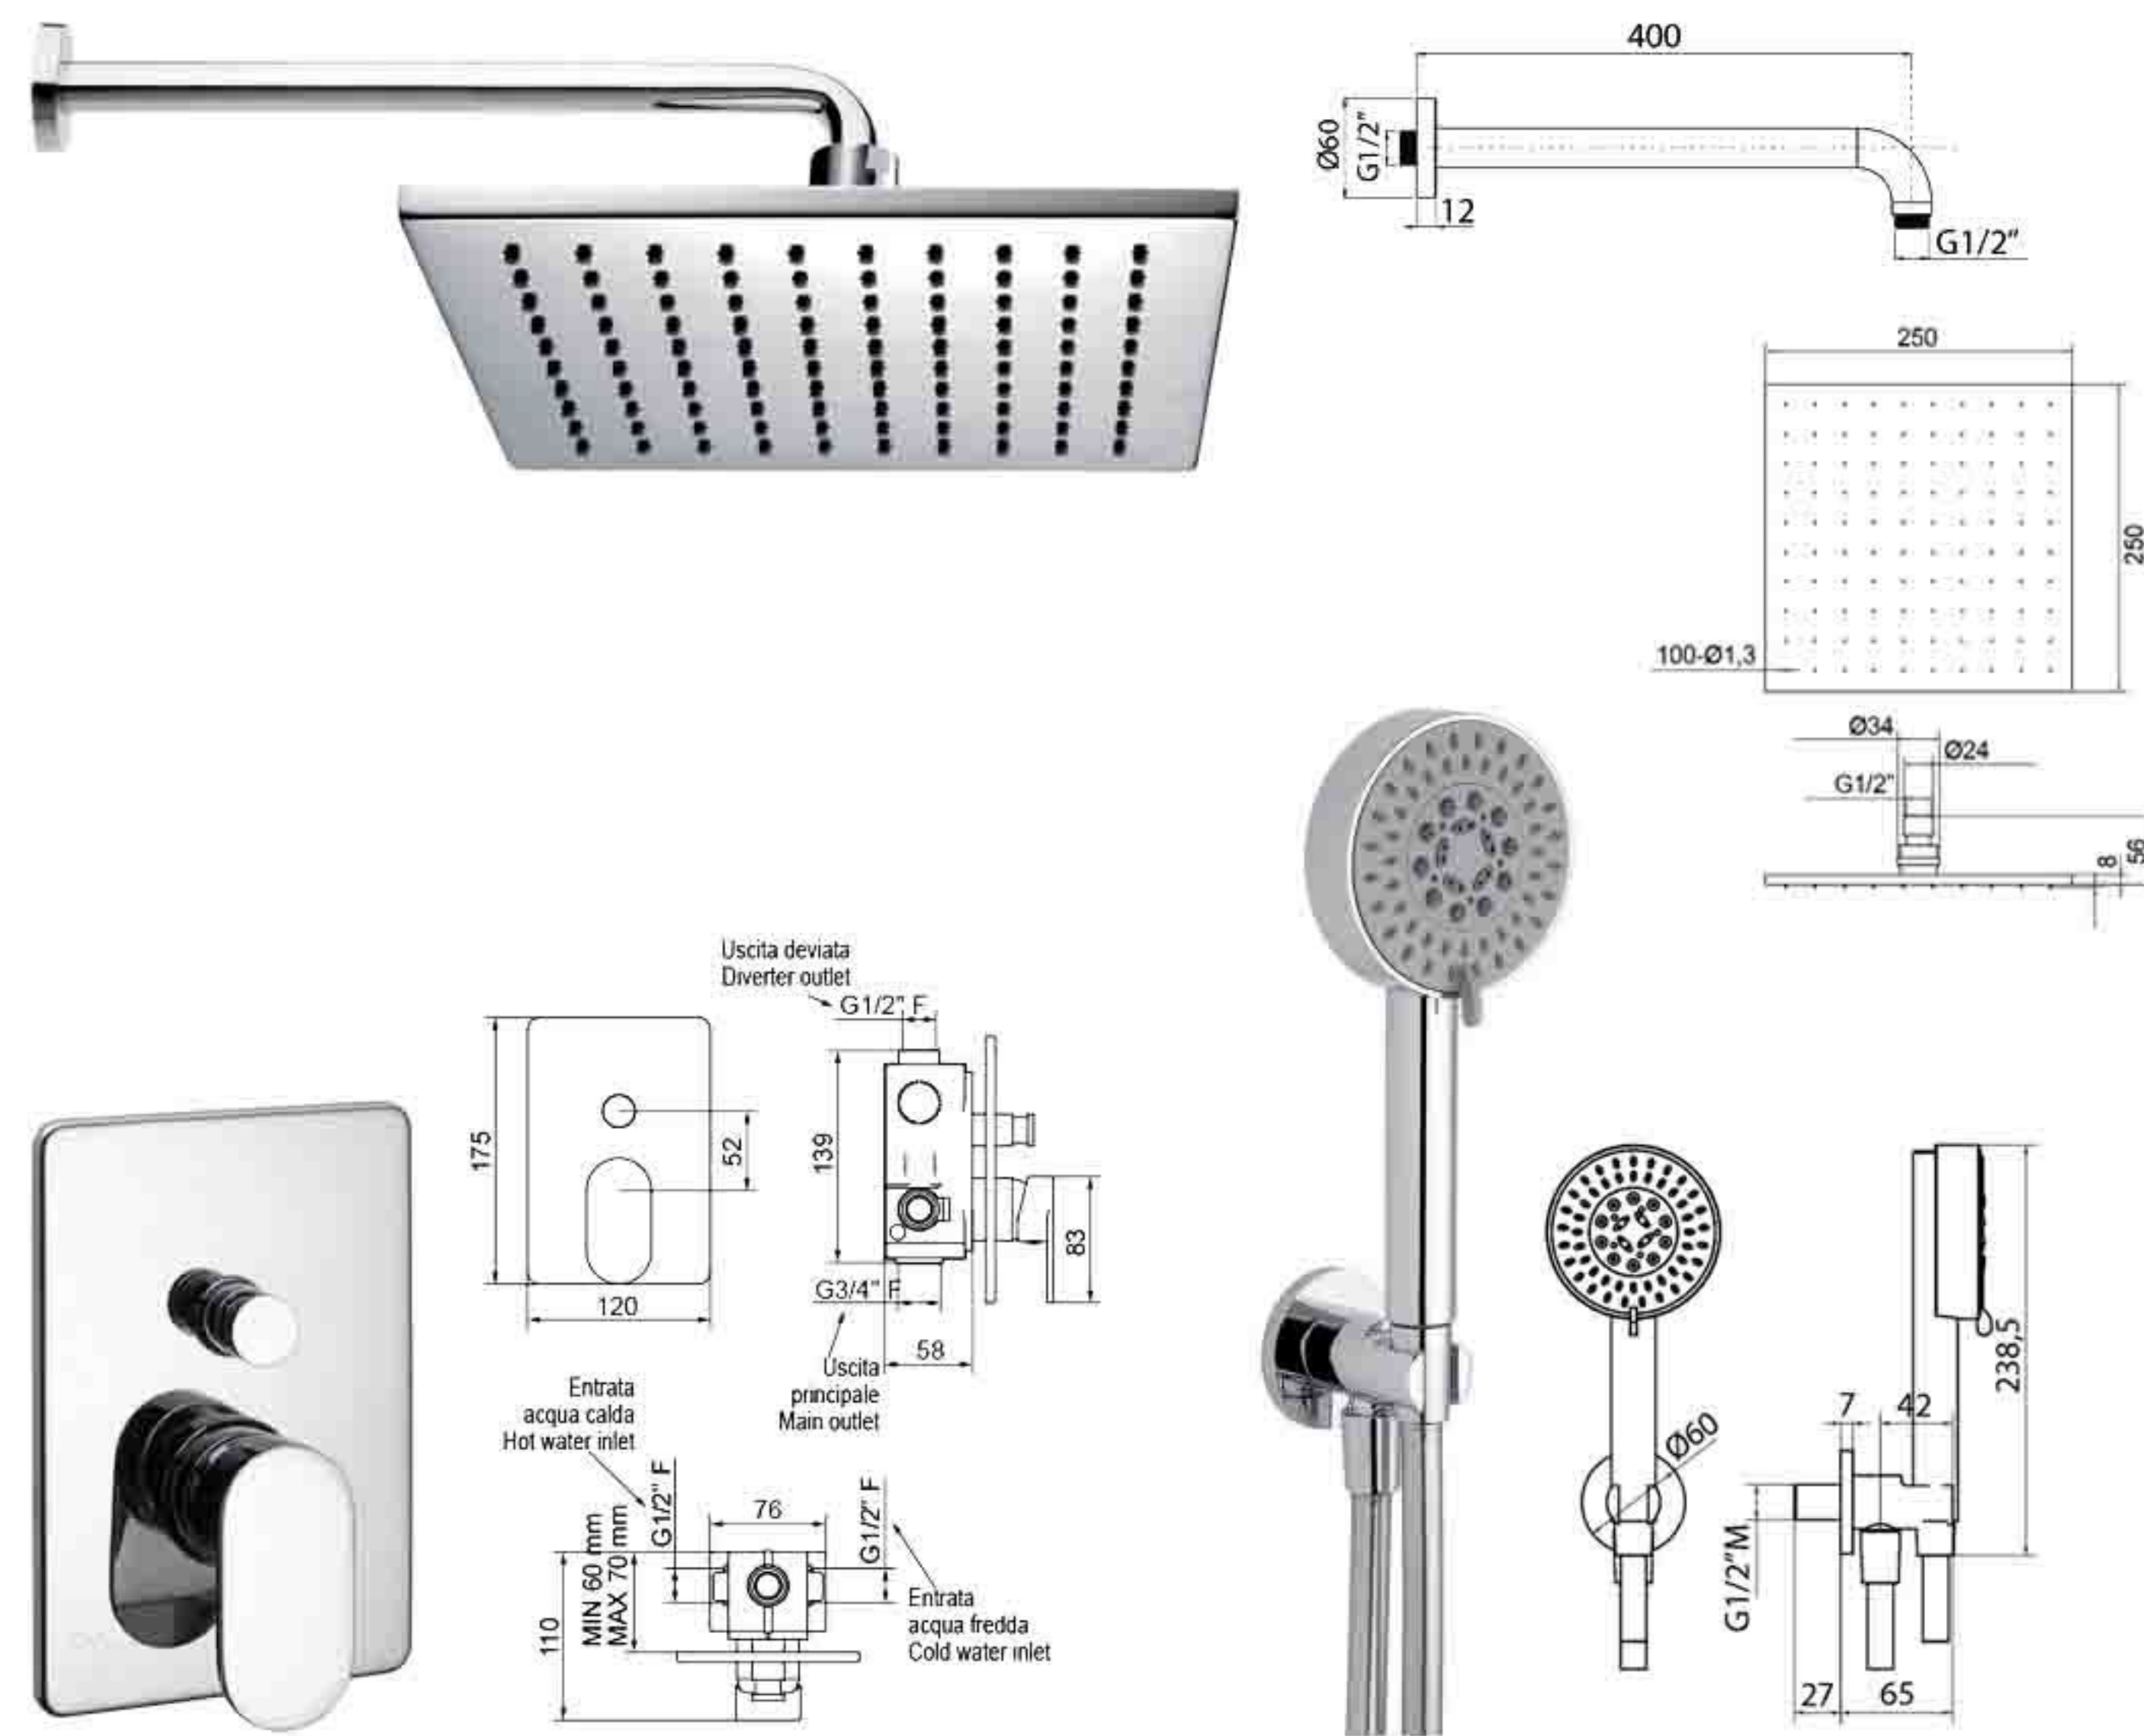

OPTION 3 - UP: \$1,450.00 (Before 7% GST)
NOW: \$853.325 nett (Incl. 7% GST) After 45% discount
1) TW350RCC, Exposed shower mixer only
Finish: Polished Chrome,
(WELS Certified 1 Tick)
2) ALEXI, Calliope Series Art. CLO4489, composed of:
- Round shower head in ABS
- Handshower 1-way
- Brass shower column with 2 adjustable end feet
- Chrome plated brass flexible hose double clinching 1/2 x 1/2 conical nut cm 150
- Chrome plated brass flexible hose double clinching 1/2 x 1/2 conical nut cm 80
- Brass diverter M1/2
- Screws, plugs, rings
Finish: Polished Chrome

Twit concealed shower mixer with diverter 2-way + handshower, wall shower arm & square showerhead

Twit concealed shower mixer with diverter 2-way + handshower, ceiling shower arm & square showerhead

Twit exposed bath mixer + free-standing bathtub

BASIN AREA

UP: \$840.00 (Before 7% GST)

NOW: \$494.34 nett (Incl. 7% GST) After 45% discount

K2200CC, Basin mixer with pop-up waste

Finish: Polished Chrome (WELS Certified 3 Ticks)

SHOWER AREA (concealed)

OPTION 1 - UP: \$2,840.00 (Before 7% GST)

NOW: \$1,671.34 nett (Incl. 7% GST) After 45% discount

- 1) SH050CC, Wall shower arm 400mm
Finish: Polished Chrome
- 2) MA026CC, Design: Andrea+Davide Bregoli
Square brass showerhead 250 x 250mm
Finish: Polished Chrome
- 3) K2310CC, Concealed shower mixer with diverter 2-way
Finish: Polished Chrome (Certified for project supply)
- 4) SH023CC, Water inlet complete with 150cm PVC hose
and 5-way handshower, Finish: Polished Chrome