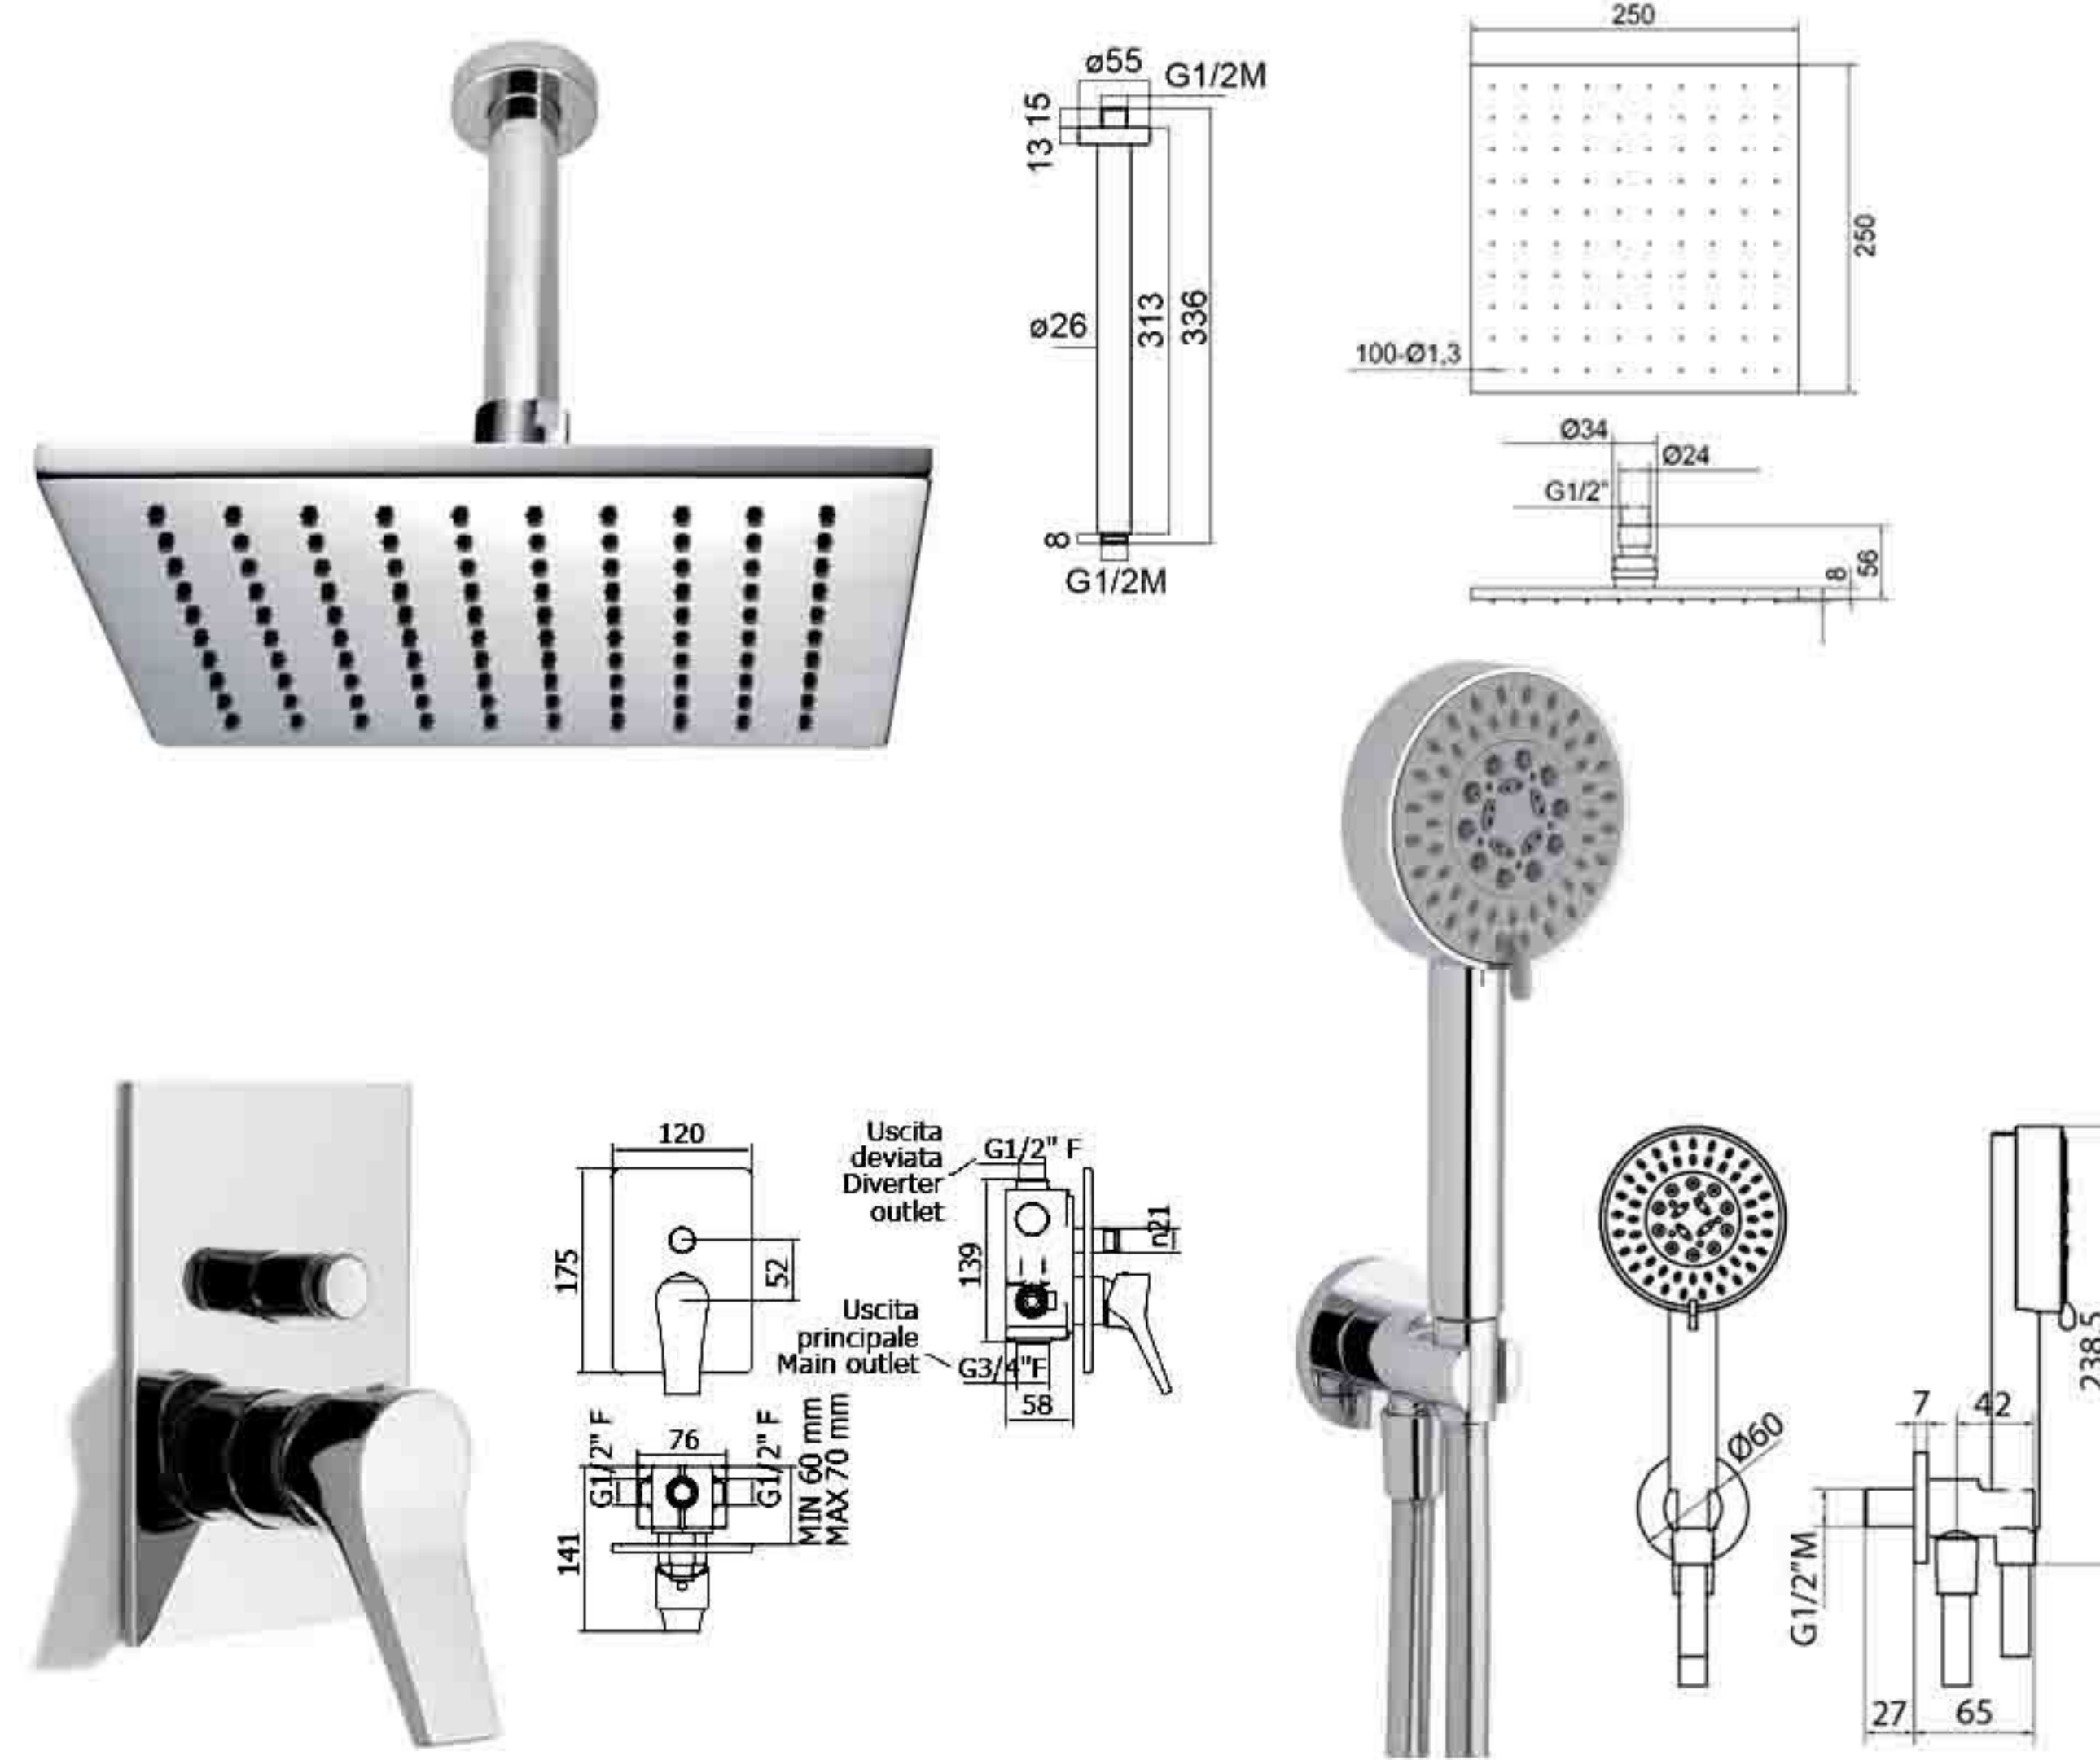

OPTION 1 - UP: \$750.00 (Before 7% GST)
NOW: \$441.375 nett (Incl. 7% GST) After 45% discount
TW350CC, Exposed shower mixer complete with hose, holder and 1-way handshower,
Finish: Polished Chrome,
(WELS Certified 1 Tick)

OPTION 2 - UP: \$1,150.00 (Before 7% GST)
NOW: \$676.775 nett (Incl. 7% GST) After 45% discount
1) TW350RCC, Exposed shower mixer only
Finish: Polished Chrome,
(WELS Certified 1 Tick)
2) SH100CC, Sliding rail set with PVC silver hose and 5-way handshower,
Finish: Polished Chrome

OPTION 3 - UP: \$1,450.00 (Before 7% GST)
NOW: \$853.325 nett (Incl. 7% GST) After 45% discount
1) TW350RCC, Exposed shower mixer only
Finish: Polished Chrome,
(WELS Certified 1 Tick)
2) ALEXI, Calliope Series Art. CLO4489, composed of:
- Round shower head in ABS
- Handshower 1-way
- Brass shower column with 2 adjustable end feet
- Chrome plated brass flexible hose double clinching 1/2 x 1/2 conical nut cm 150
- Chrome plated brass flexible hose double clinching 1/2 x 1/2 conical nut cm 80
- Brass diverter M1/2
- Screws, plugs, rings
Finish: Polished Chrome

SHOWER AREA (concealed)

OPTION 1 - UP: \$2,830.00 (Before 7% GST)
NOW: \$1,665.455 nett (Incl. 7% GST) After 45% discount
1) SH050CC, Wall shower arm 400mm
Finish: Polished Chrome
2) MA026CC, Design: Andrea+Davide Bregoli
Square brass showerhead 250 x 250mm
Finish: Polished Chrome
3) TW310CC, Concealed shower mixer with diverter 2-way
Finish: Polished Chrome
(Certified for project supply)
4) SH023CC, Water inlet complete with 150cm PVC hose
and 5-way handshower
Finish: Polished Chrome