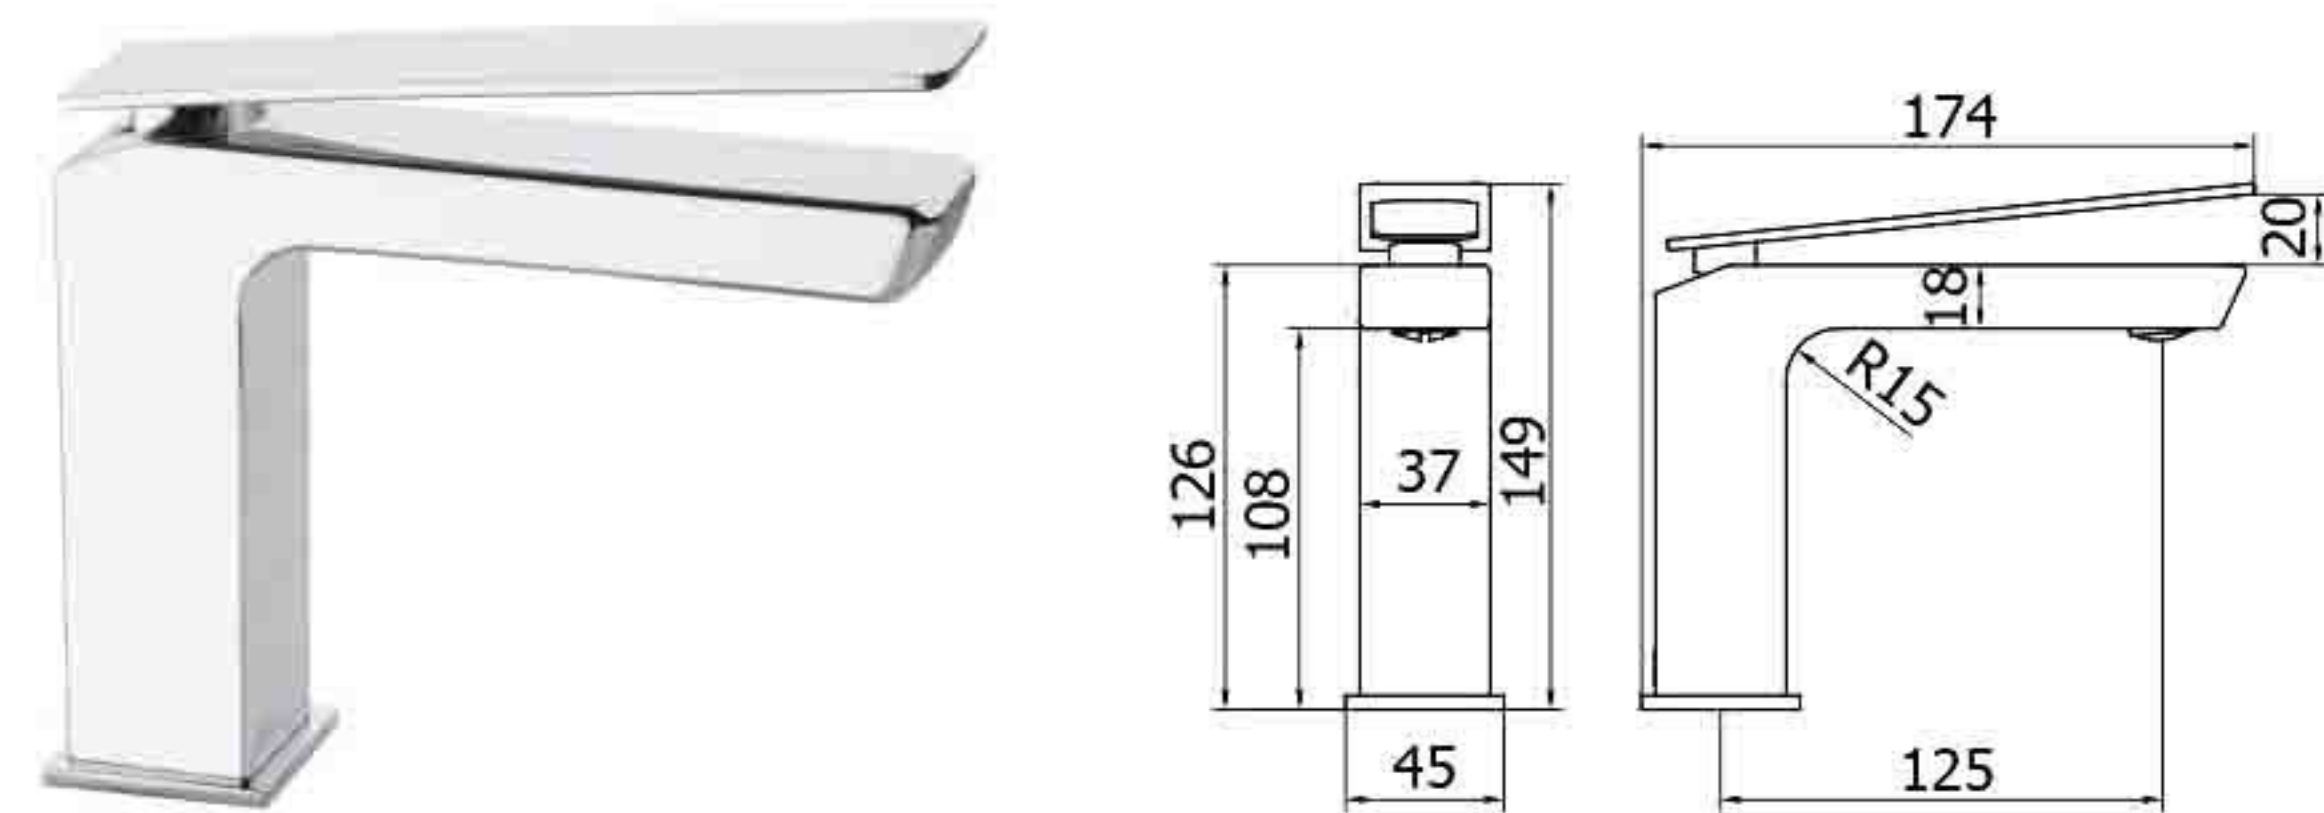

BASIN AREA

UP: $870.00 (Before 7% GST)

NOW: $511.995 nett (Incl. 7% GST) After 45% discount

K3200CC, Basin mixer with pop-up waste

Finish: Polished Chrome (WELS Certified 3 Ticks)

KH-03 short basin mixer + under-counter basin