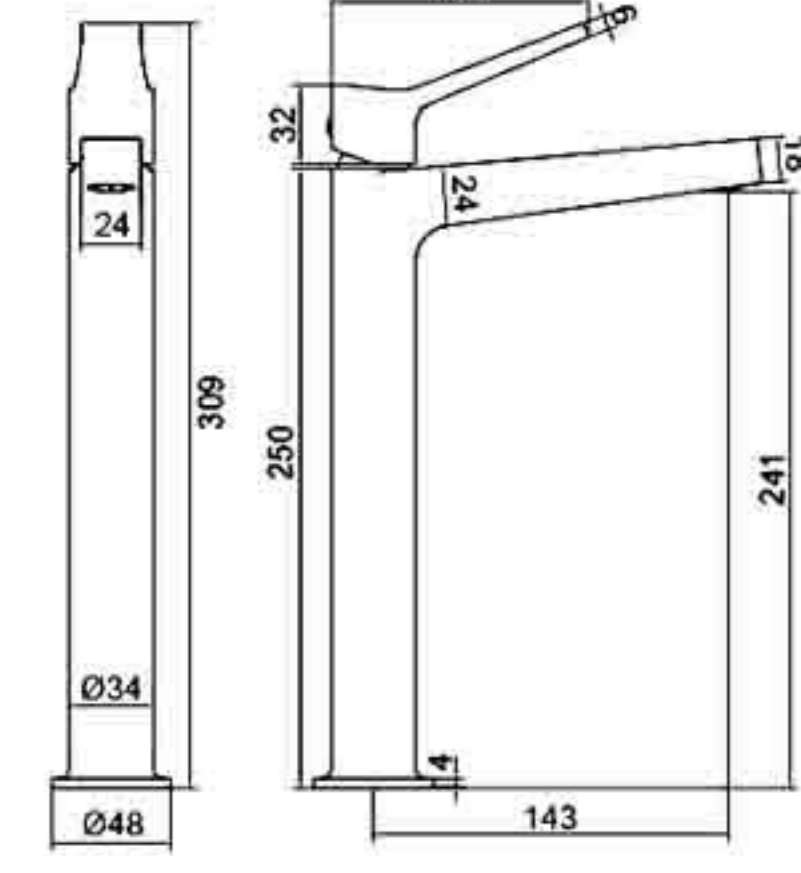

SHOWER AREA (exposed)

OPTION 1 - UP: $750.00 (Before 7% GST)
NOW: $441.375 nett (Incl. 7% GST) After 45% discount
TW350CC, Exposed shower mixer complete with hose, holder and 1-way handshower,
Finish: Polished Chrome,
(WELS Certified 1 Tick)