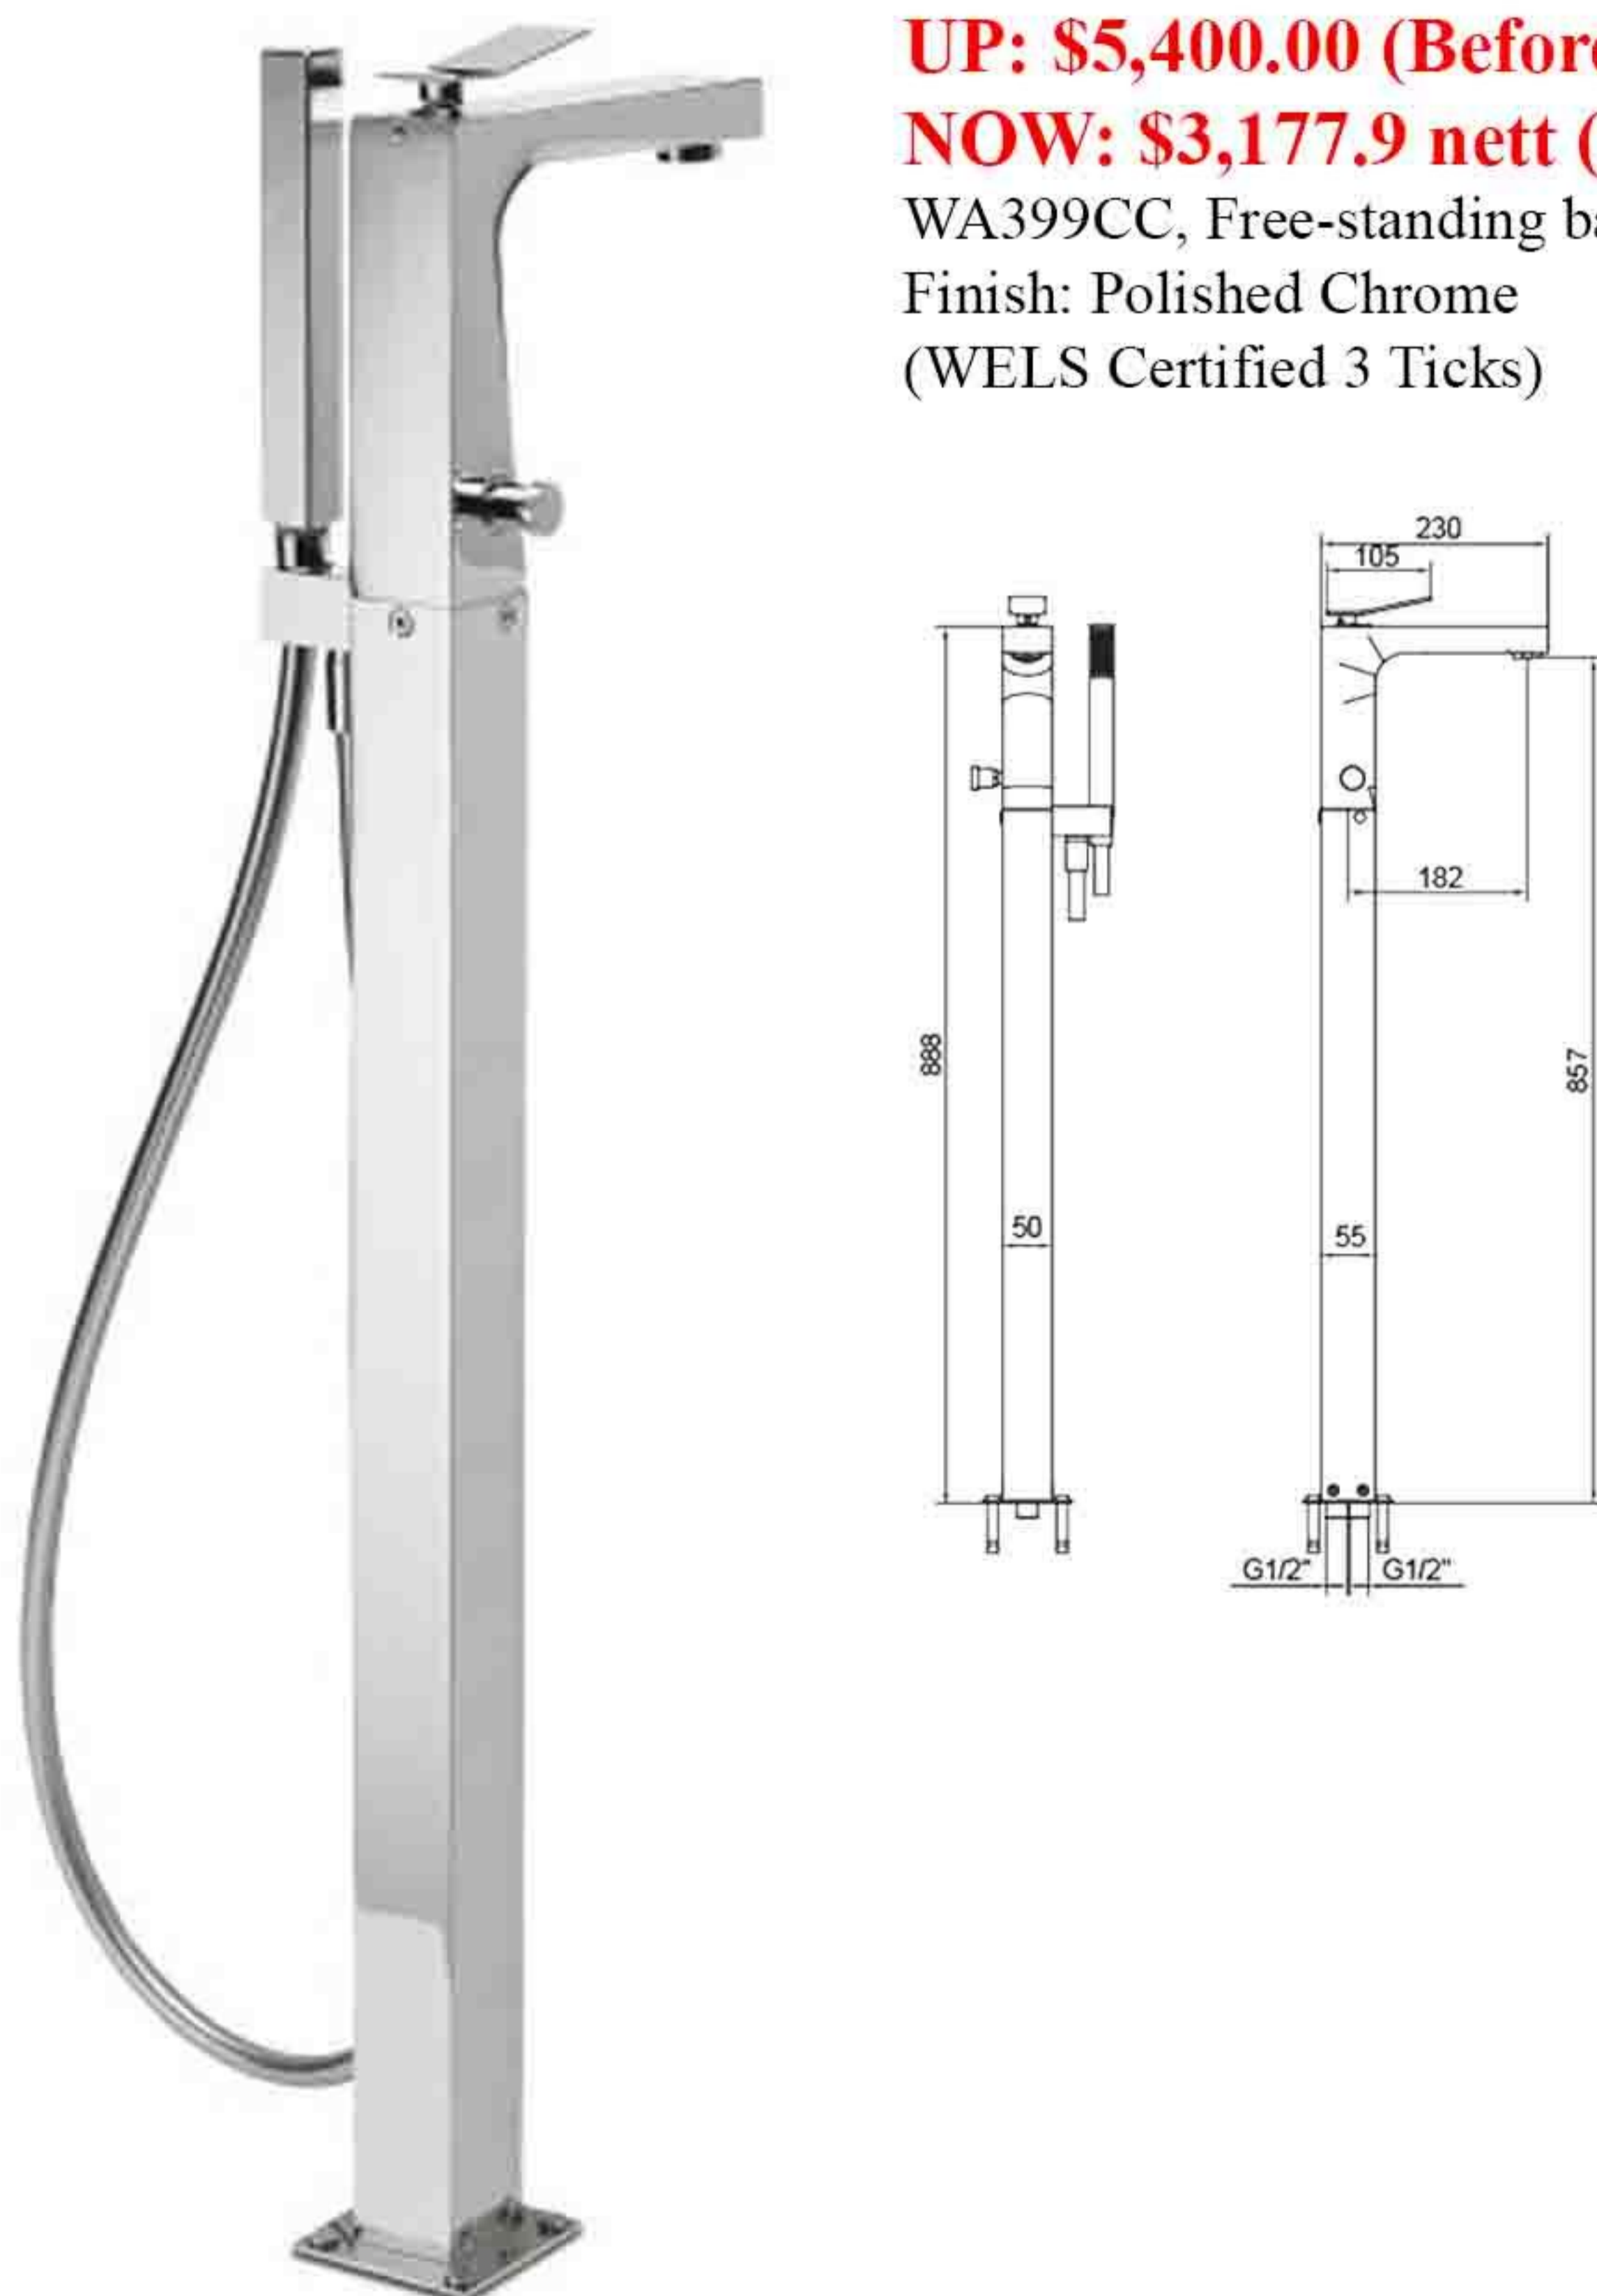

Wave free-standing bath mixer + free-standing bathtub