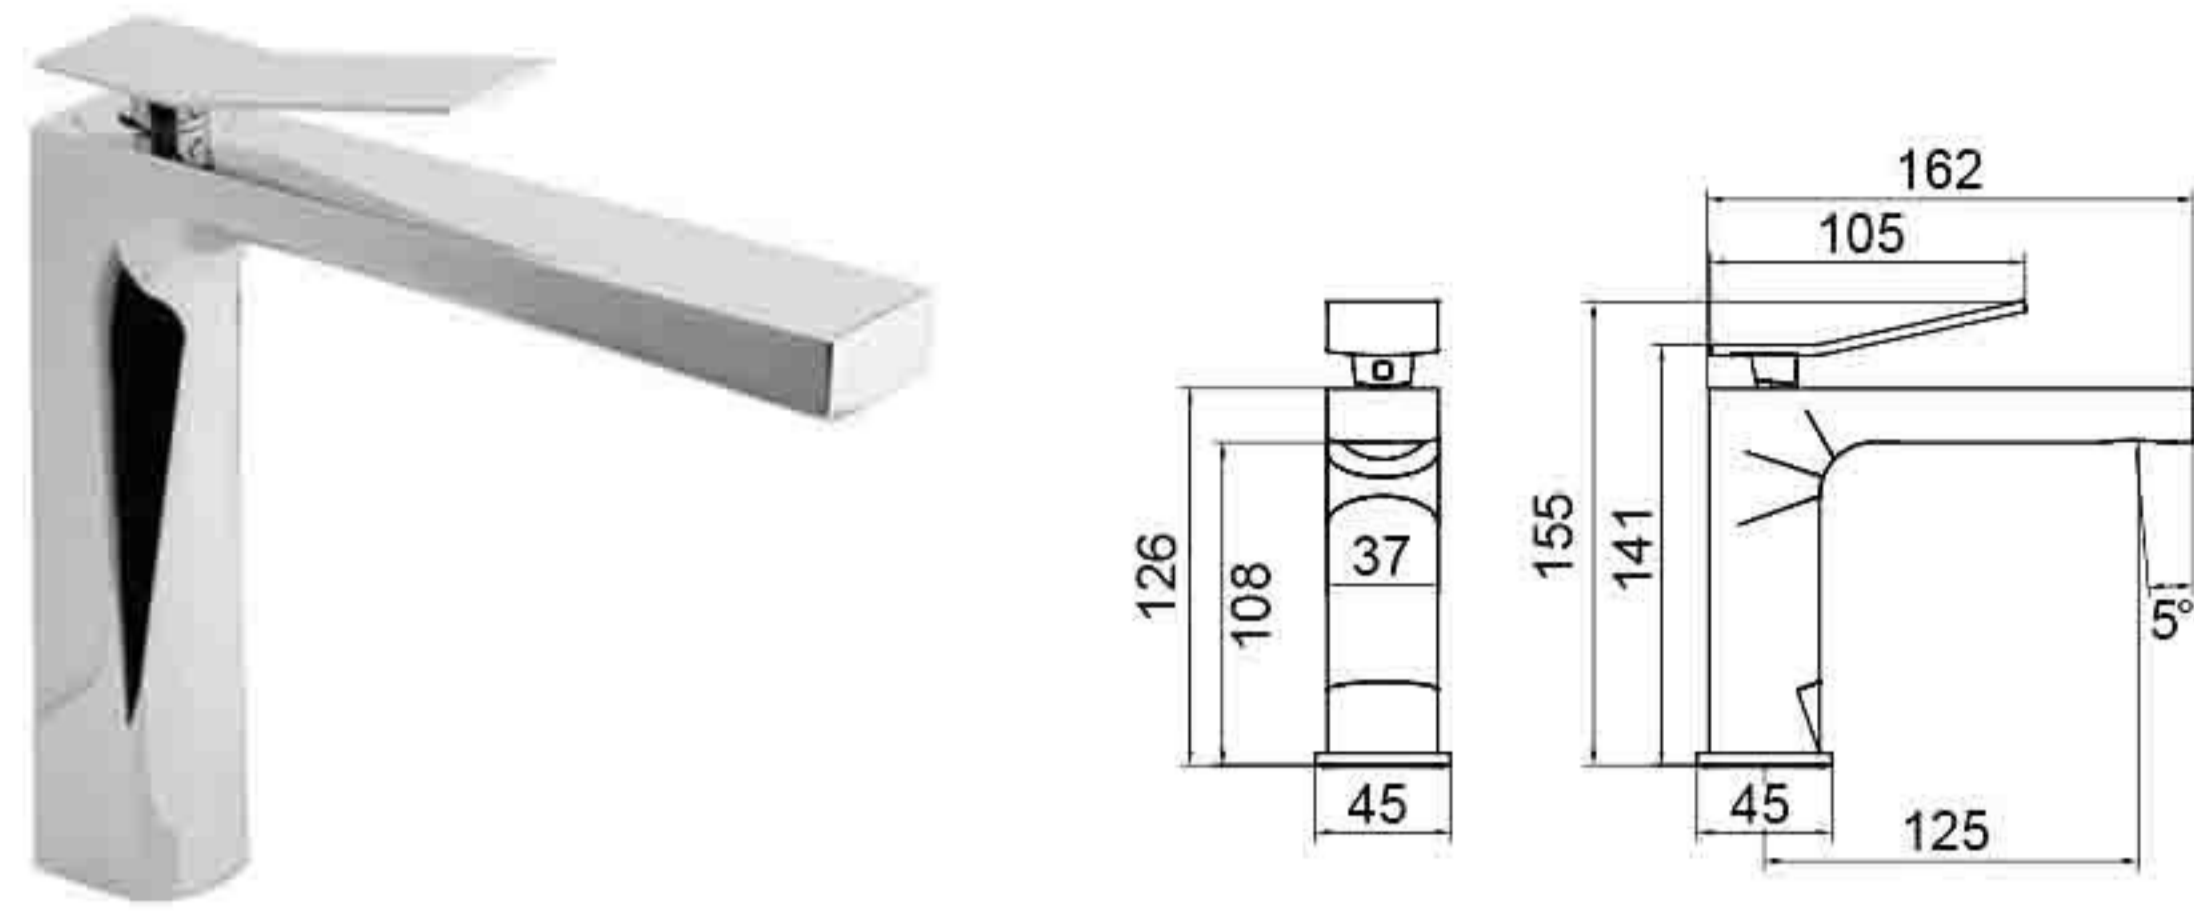

BASIN AREA

UP: $840.00 (Before 7% GST)
NOW: $494.34 nett (Incl. 7% GST) After 45% discount
WA200CC, Basin mixer with pop-up waste
Finish: Polished Chrome (WELS Certified 3 Ticks)

Wave short basin mixer + under-counter basin