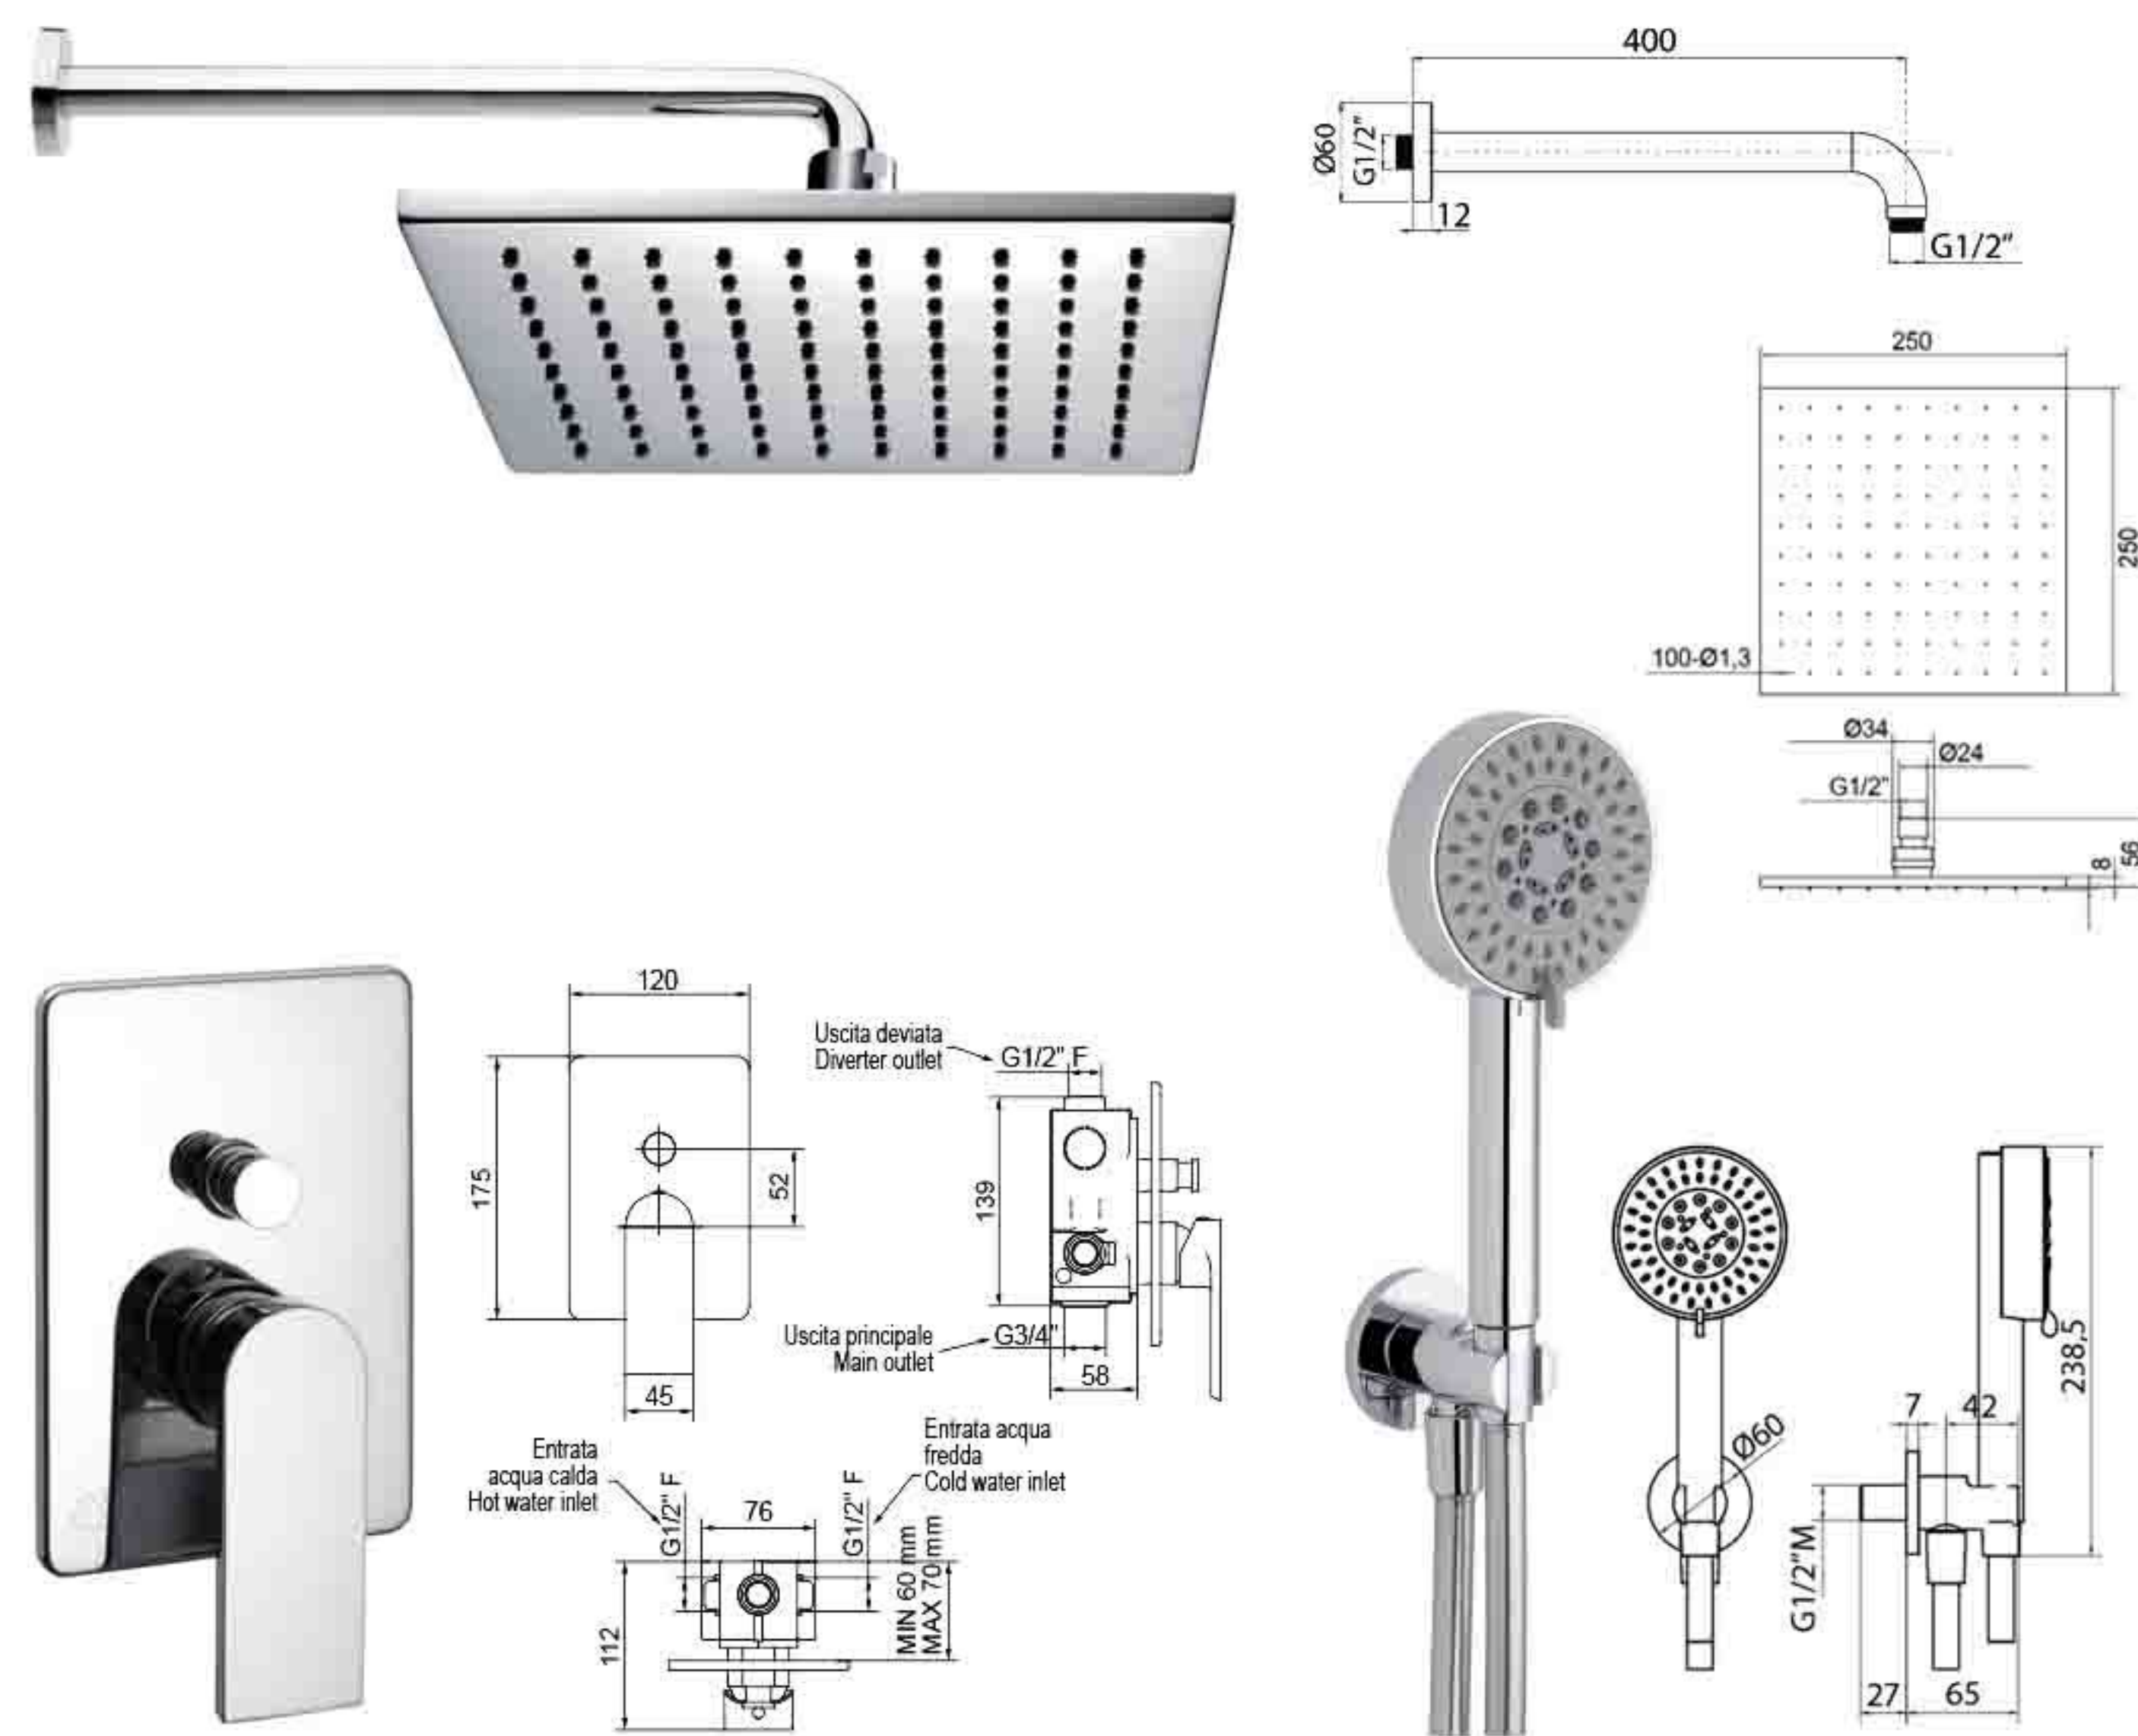

KH-02 concealed shower mixer with diverter 2-way + handshower, wall shower arm & square showerhead

KH-02 concealed shower mixer with diverter 2-way + handshower, ceiling shower arm & square showerhead

BASIN AREA

UP: \$870.00 (Before 7% GST)

NOW: \$511.995 nett (Incl. 7% GST) After 45% discount

K3200CC, Basin mixer with pop-up waste

Finish: Polished Chrome (WELS Certified 3 Ticks)

KH-03 short basin mixer + under-counter basin

SHOWER AREA (concealed)

KH-03 concealed shower mixer with diverter 2-way + handshower, wall shower arm & square showerhead

KH-03 concealed shower mixer with diverter 2-way + handshower, ceiling shower arm & square showerhead

OPTION 1 - UP: \$2,850.00 (Before 7% GST)

NOW: \$1,677.225 nett (Incl. 7% GST) After 45% discount

- 1) SH050CC, Wall shower arm 400mm
Finish: Polished Chrome
- 2) MA026CC, Design: Andrea+Davide Bregoli
Square brass showerhead 250 x 250mm
Finish: Polished Chrome
- 3) K3310CC, Concealed shower mixer with diverter 2-way,
Finish: Polished Chrome (Certified for project supply)
- 4) SH023CC, Water inlet complete with 150cm PVC hose
and 5-way handshower, Finish: Polished Chrome