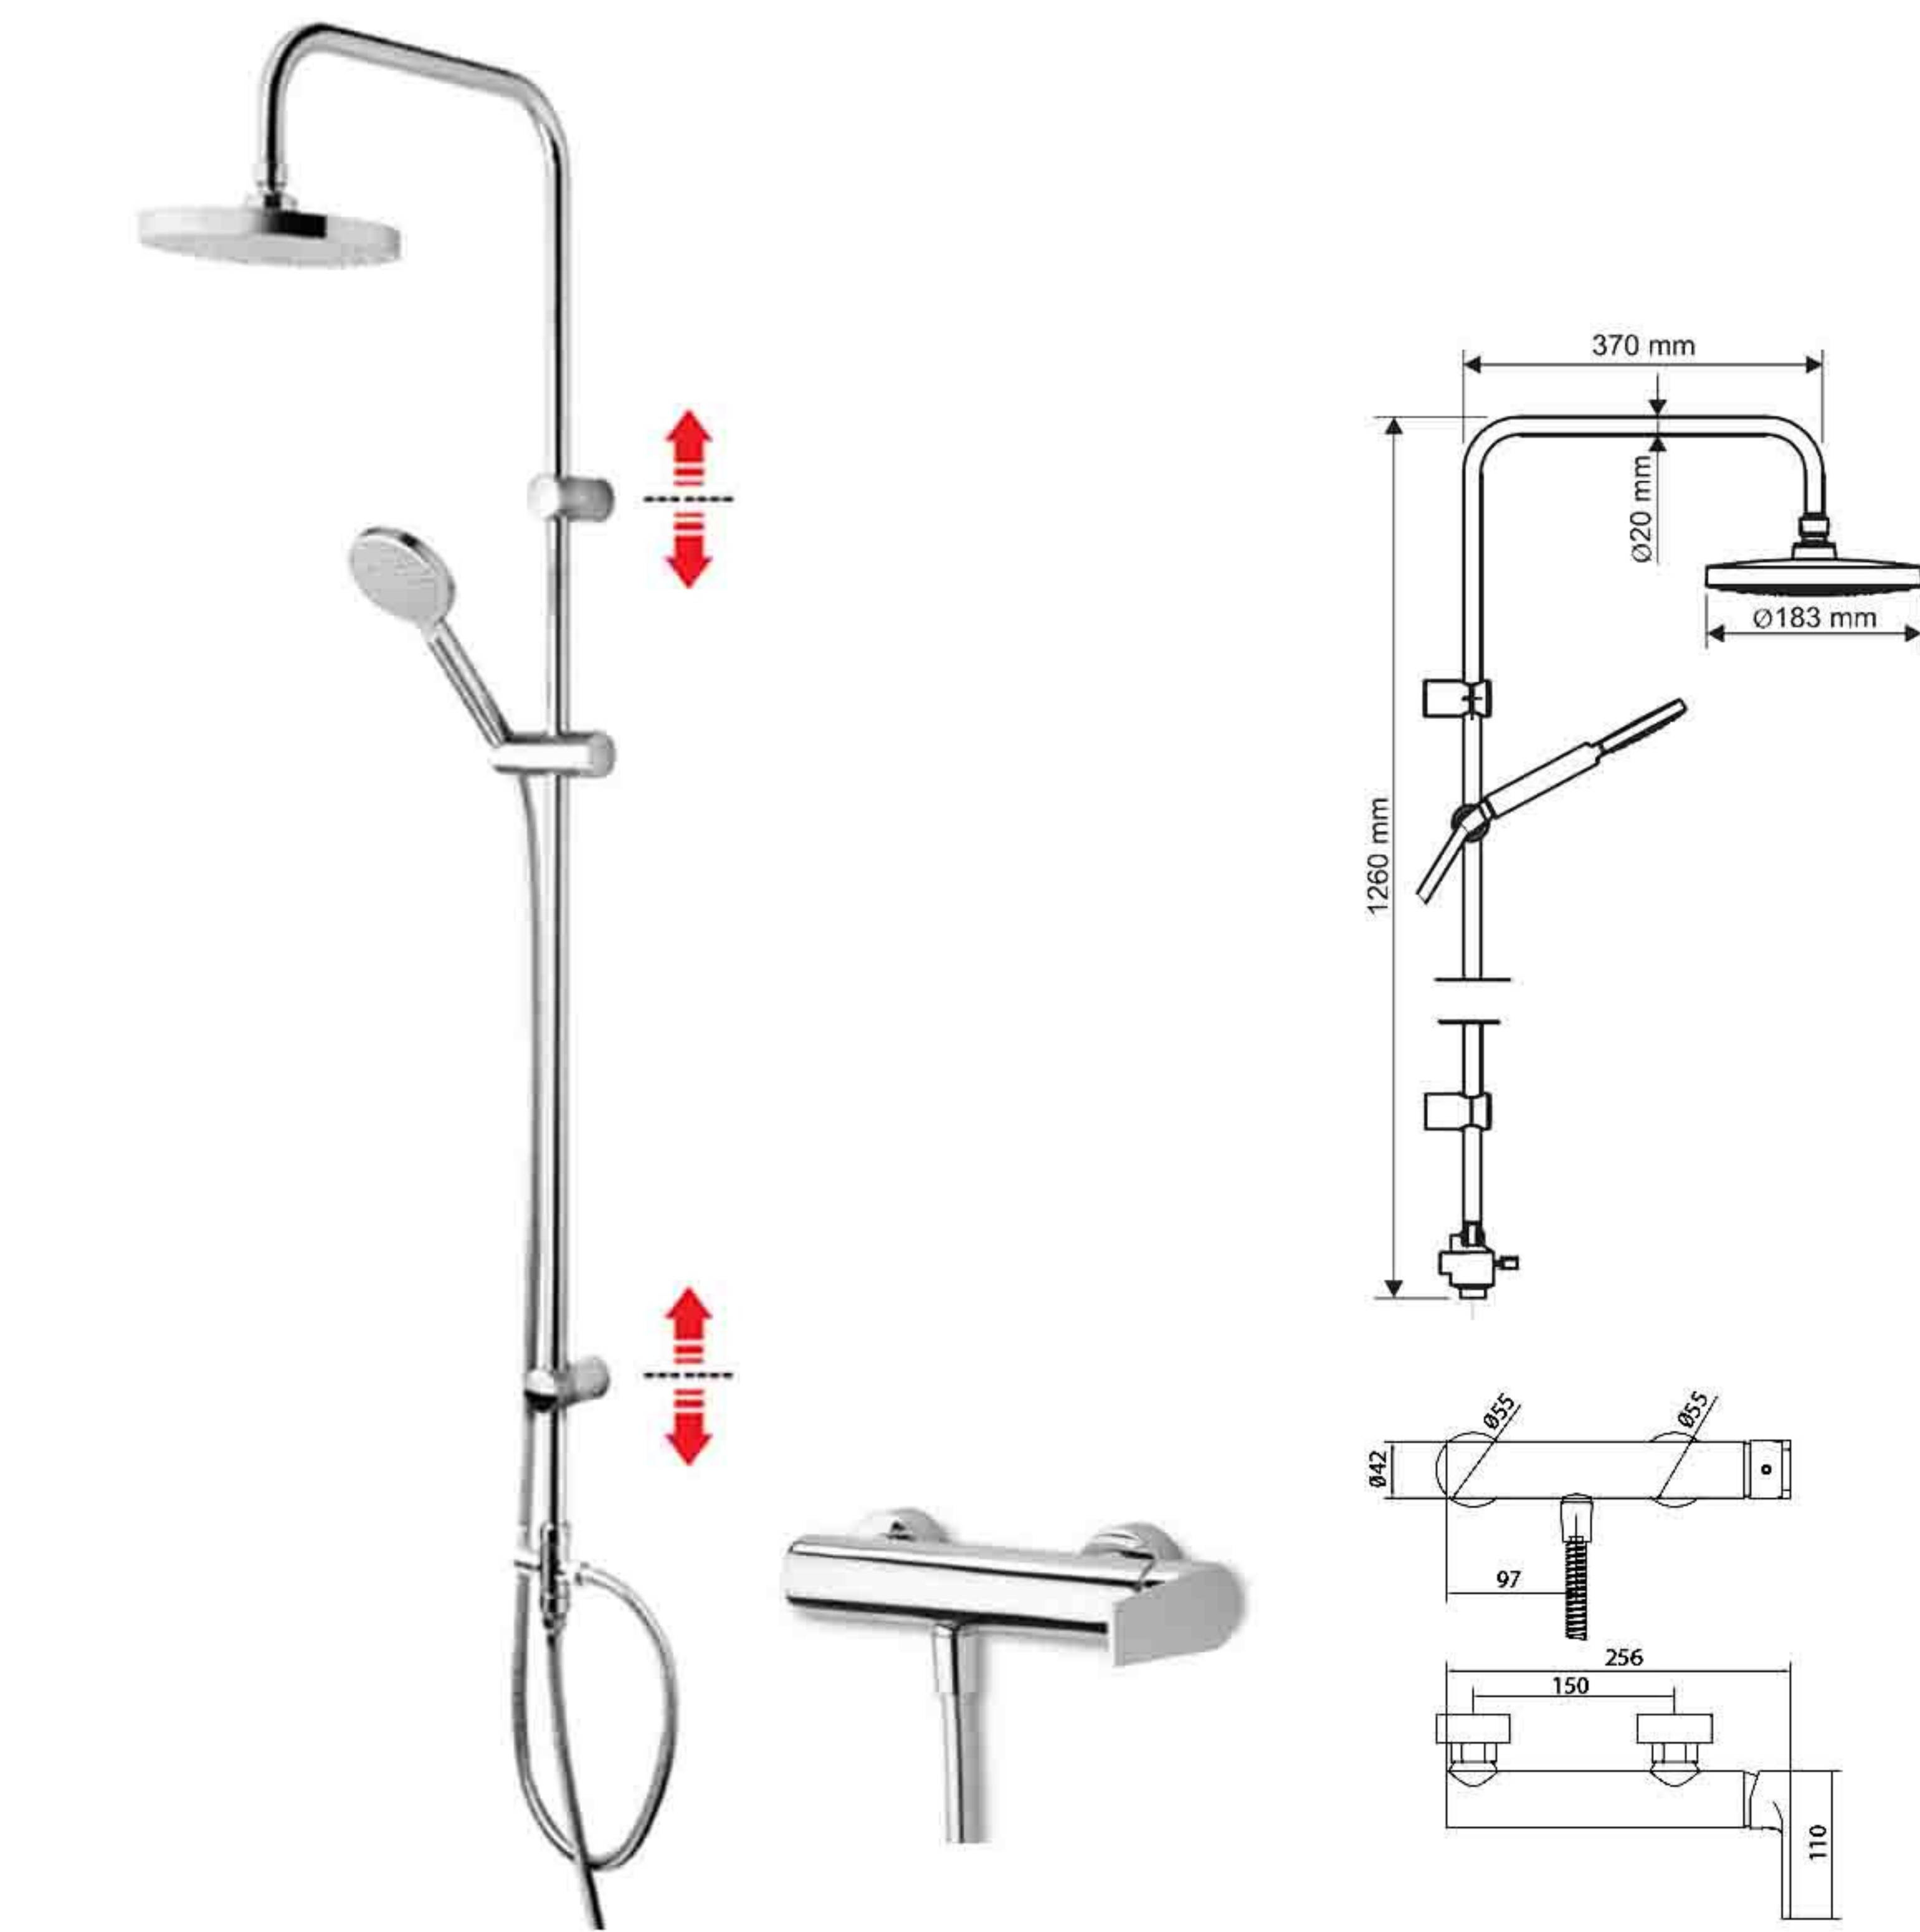

OPTION 2 - UP: \$890.00 (Before 7% GST)
NOW: \$523.765 nett (Incl. 7% GST) After 45% discount
TW202CC, Tall basin mixer with pop-up waste
Finish: Polished Chrome (WELS Certified 1 Tick)

SHOWER AREA (exposed)

OPTION 1 - UP: \$750.00 (Before 7% GST)
NOW: \$441.375 nett (Incl. 7% GST) After 45% discount
TW350CC, Exposed shower mixer complete with hose, holder and 1-way handshower,
Finish: Polished Chrome,
(WELS Certified 1 Tick)

OPTION 2 - UP: \$1,150.00 (Before 7% GST)
NOW: \$676.775 nett (Incl. 7% GST) After 45% discount
1) TW350RCC, Exposed shower mixer only
Finish: Polished Chrome,
(WELS Certified 1 Tick)
2) SH100CC, Sliding rail set with PVC silver hose and 5-way handshower,
Finish: Polished Chrome

OPTION 3 - UP: \$1,450.00 (Before 7% GST)
NOW: \$853.325 nett (Incl. 7% GST) After 45% discount
1) TW350RCC, Exposed shower mixer only
Finish: Polished Chrome,
(WELS Certified 1 Tick)
2) ALEXI, Calliope Series Art. CLO4489, composed of:
- Round shower head in ABS
- Handshower 1-way
- Brass shower column with 2 adjustable end feet
- Chrome plated brass flexible hose double clinching 1/2 x 1/2 conical nut cm 150
- Chrome plated brass flexible hose double clinching 1/2 x 1/2 conical nut cm 80
- Brass diverter M1/2
- Screws, plugs, rings
Finish: Polished Chrome