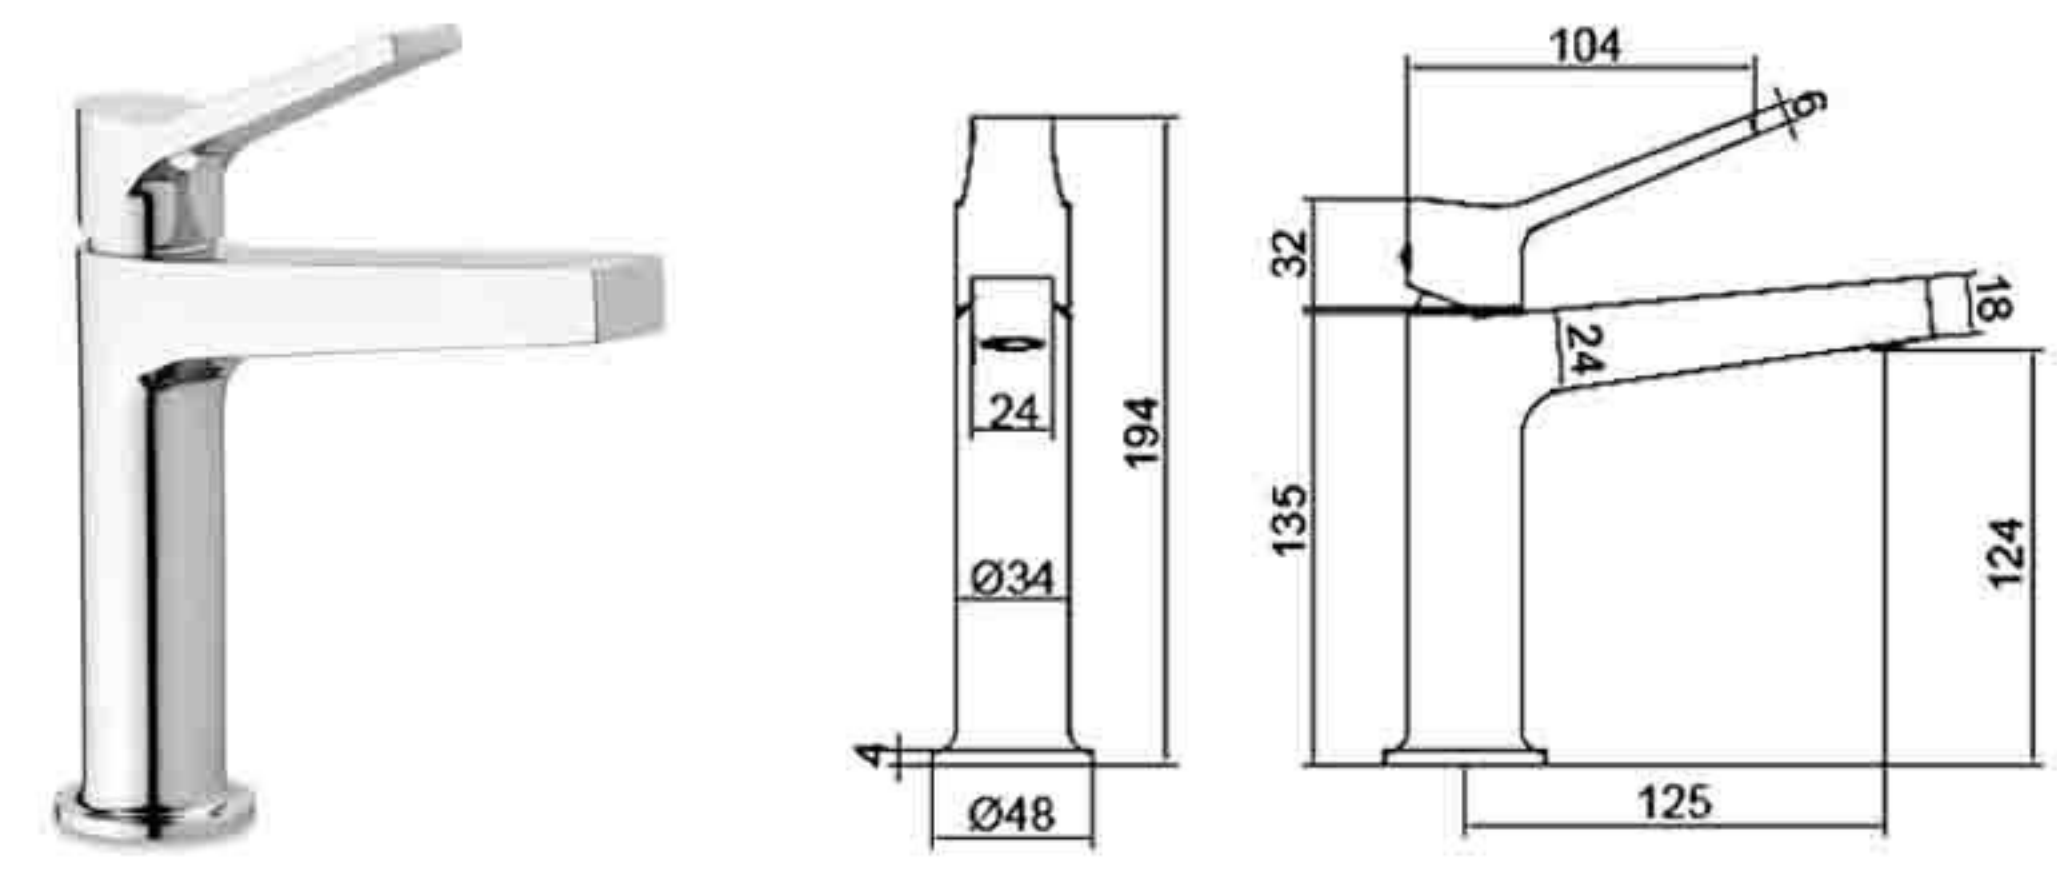

IBRUBINETTI

4 SERIES

Top Selling Bathroom Packages

BASIN AREA

OPTION 1 - UP: \$700.00 (Before 7% GST)
NOW: \$411.95 nett (Incl. 7% GST) After 45% discount
TW200CC, Basin mixer with pop-up waste
Finish: Polished Chrome (WELS Certified 1 Tick)

OPTION 3 - UP: \$1,450.00 (Before 7% GST)
NOW: \$853.325 nett (Incl. 7% GST) After 45% discount
1) TW350RCC, Exposed shower mixer only
Finish: Polished Chrome,
(WELS Certified 1 Tick)
2) ALEXI, Calliope Series Art. CLO4489, composed of:
- Round shower head in ABS
- Handshower 1-way
- Brass shower column with 2 adjustable end feet
- Chrome plated brass flexible hose double clinching 1/2 x 1/2 conical nut cm 150
- Chrome plated brass flexible hose double clinching 1/2 x 1/2 conical nut cm 80
- Brass diverter M1/2
- Screws, plugs, rings
Finish: Polished Chrome