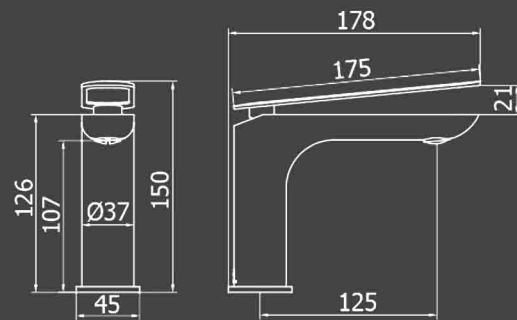

PACKAGE 01
TECHNICAL SPECIFICATION

KH-02 Series
Design: Kelly Hoppen

BASIN AREA: