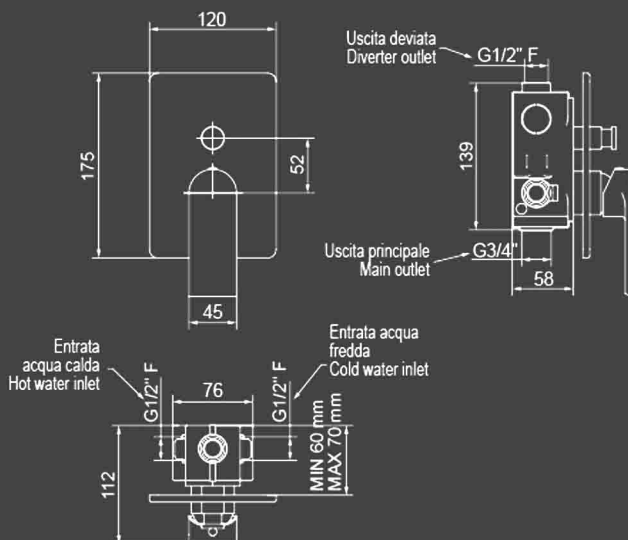

MA026CC
Square shower head
250 x 250 mm
Finish: Polished Chrome

SH022CC
Water inlet with
integrated holder, hose
and 1-way handshower
Finish: Polished Chrome

PACKAGE 02
TECHNICAL SPECIFICATION

KH-03 Series
Design: Kelly Hoppen

MA026CC
Square shower head
250 x 250 mm
Finish: Polished Chrome

SH022CC
Water inlet with
integrated holder, hose
and 1-way handshower
Finish: Polished Chrome

IB RUBINETTI

KELLY HOPPEN

**IB Rubinetti, South East Asia
(Singapore Branch)
(By Equip-Bathrooms Pte Ltd)**