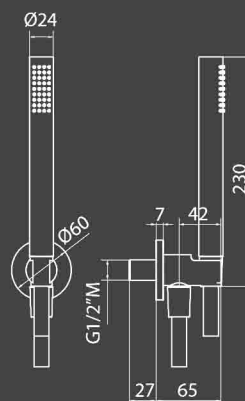

MA026CC
Square shower head
250 x 250 mm
Finish: Polished Chrome

SH022CC
Water inlet with
integrated holder, hose
and 1-way handshower
Finish: Polished Chrome

PACKAGE 02
TECHNICAL SPECIFICATION

KH-03 Series
Design: Kelly Hoppen

MA026CC
Square shower head
250 x 250 mm
Finish: Polished Chrome

SH022CC
Water inlet with
integrated holder, hose
and 1-way handshower
Finish: Polished Chrome

IB RUBINETTI

KELLY HOPPEN

**IB Rubinetti, South East Asia
(Singapore Branch)
(By Equip-Bathrooms Pte Ltd)**