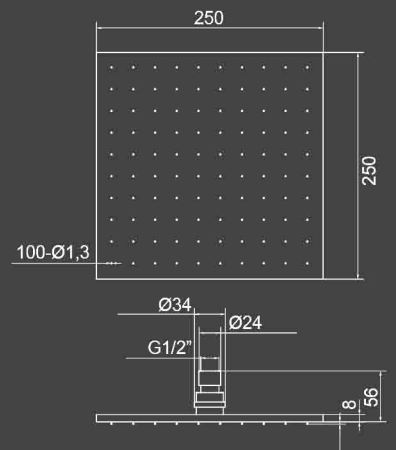

MA026CC
Square shower head
250 x 250 mm
Finish: Polished Chrome

SH022CC
Water inlet with
integrated holder, hose
and 1-way handshower
Finish: Polished Chrome

PACKAGE 02
TECHNICAL SPECIFICATION

KH-03 Series
Design: Kelly Hoppen