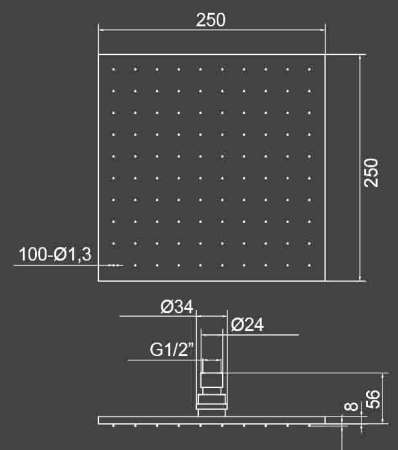

MA026CC
Square shower head
250 x 250 mm
Finish: Polished Chrome

SH022CC
Water inlet with
integrated holder, hose
and 1-way handshower
Finish: Polished Chrome

IB RUBINETTI

KELLY HOPPEN

**IB Rubinetti, South East Asia
(Singapore Branch)
(By Equip-Bathrooms Pte Ltd)**