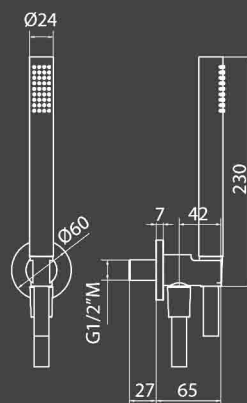

MA026CC
Square shower head
250 x 250 mm
Finish: Polished Chrome

SH022CC
Water inlet with
integrated holder, hose
and 1-way handshower
Finish: Polished Chrome

PACKAGE 02
TECHNICAL SPECIFICATION

KH-03 Series
Design: Kelly Hoppen

MA026CC
Square shower head
250 x 250 mm
Finish: Polished Chrome

SH022CC
Water inlet with
integrated holder, hose
and 1-way handshower
Finish: Polished Chrome

IB RUBINETTI

KELLY HOPPEN

**IB Rubinetti, South East Asia
(Singapore Branch)
(By Equip-Bathrooms Pte Ltd)**