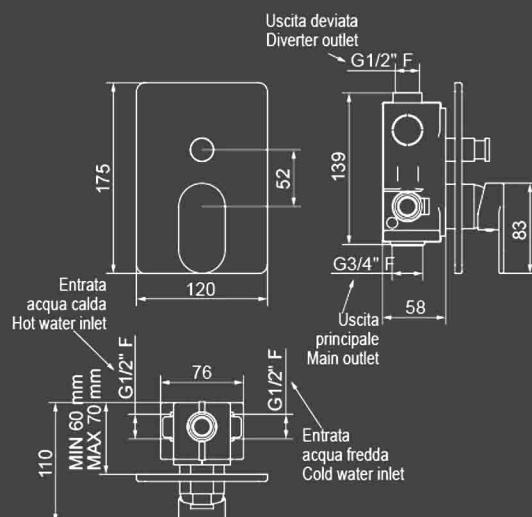

MA026CC
Square shower head
250 x 250 mm
Finish: Polished Chrome

SH022CC
Water inlet with
integrated holder, hose
and 1-way handshower
Finish: Polished Chrome

PACKAGE 02
TECHNICAL SPECIFICATION

KH-03 Series
Design: Kelly Hoppen

MA026CC
Square shower head
250 x 250 mm
Finish: Polished Chrome

SH022CC
Water inlet with
integrated holder, hose
and 1-way handshower
Finish: Polished Chrome

IB RUBINETTI

KELLY HOPPEN

**IB Rubinetti, South East Asia
(Singapore Branch)
(By Equip-Bathrooms Pte Ltd)**