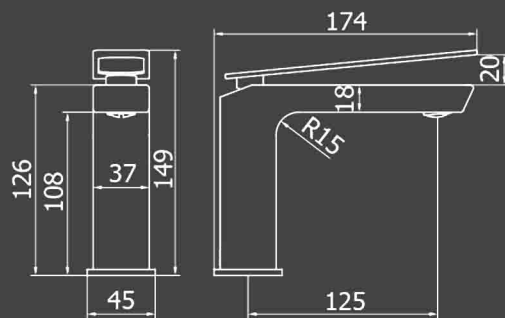

PACKAGE 02
TECHNICAL SPECIFICATION

KH-03 Series
Design: Kelly Hoppen

BASIN AREA: