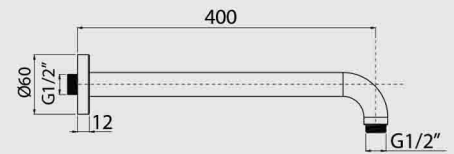

PACKAGE 02

TECHNICAL SPECIFICATION

KH-03 Series

Design: Kelly Hoppen

BASIN AREA:

**KH-03
K3200NP**
Basin mixer with pop-up waste
Finish: Matt Black
(WELS certified 3 ticks)

SHOWER AREA:

SH050NP
Round shower arm
Finish: Matt Black

**KH-03
K3310NP**
Concealed shower mixer
with diverter 2-way
Finish: Matt Black
(Certified for Project Supply)

MA026NP
Square shower head
250 x 250 mm
Finish: Matt Black

SH022NP
Water inlet with
integrated holder, hose
and 1-way handshower
Finish: Matt Black