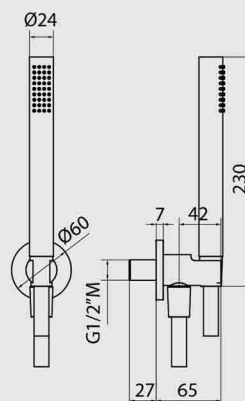

MA026NP
Square shower head
250 x 250 mm
Finish: Matt Black

SH022NP
Water inlet with
integrated holder, hose
and 1-way handshower
Finish: Matt Black

PACKAGE 02

TECHNICAL SPECIFICATION

KH-03 Series

Design: Kelly Hoppen

MA026NP
Square shower head
250 x 250 mm
Finish: Matt Black

SH022NP
Water inlet with
integrated holder, hose
and 1-way handshower
Finish: Matt Black

IB RUBINETTI

KELLY HOPPEN

**IB Rubinetti, South East Asia
(Singapore Branch)
(By Equip-Bathrooms Pte Ltd)**