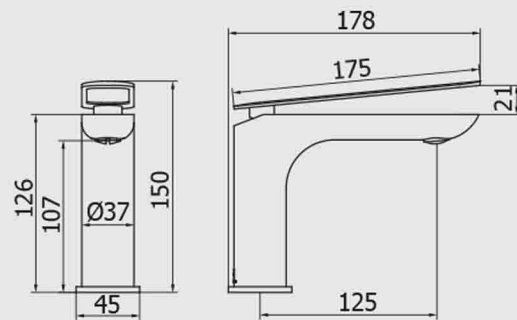

PACKAGE 01

TECHNICAL SPECIFICATION

KH-02 Series

Design: Kelly Hoppen

BASIN AREA: