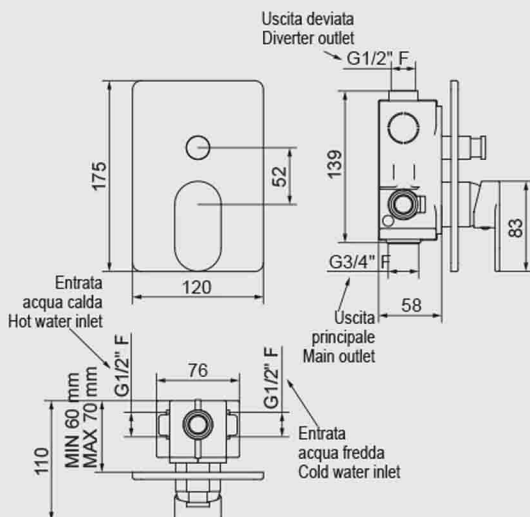

MA026NP
Square shower head
250 x 250 mm
Finish: Matt Black

SH022NP
Water inlet with
integrated holder, hose
and 1-way handshower
Finish: Matt Black

PACKAGE 02

TECHNICAL SPECIFICATION

KH-03 Series

Design: Kelly Hoppen

MA026NP
Square shower head
250 x 250 mm
Finish: Matt Black

SH022NP
Water inlet with
integrated holder, hose
and 1-way handshower
Finish: Matt Black

IB RUBINETTI

KELLY HOPPEN

**IB Rubinetti, South East Asia
(Singapore Branch)
(By Equip-Bathrooms Pte Ltd)**