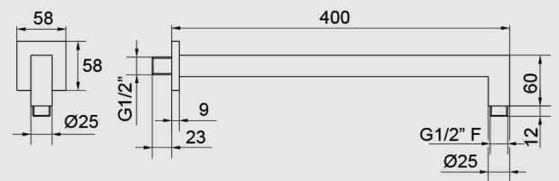

SHOWER AREA:

SH052NP
Square shower arm
Finish: Matt Black