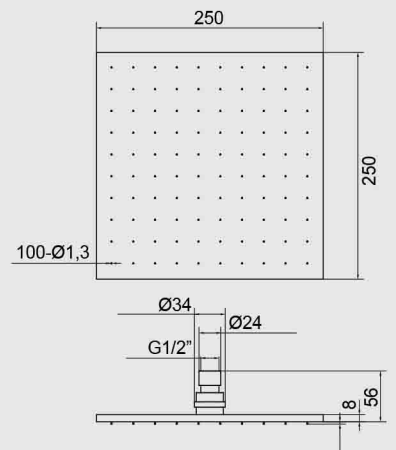

MA026NP
Square shower head
250 x 250 mm
Finish: Matt Black

SH022NP
Water inlet with
integrated holder, hose
and 1-way handshower
Finish: Matt Black

PACKAGE 02

TECHNICAL SPECIFICATION

KH-03 Series

Design: Kelly Hoppen