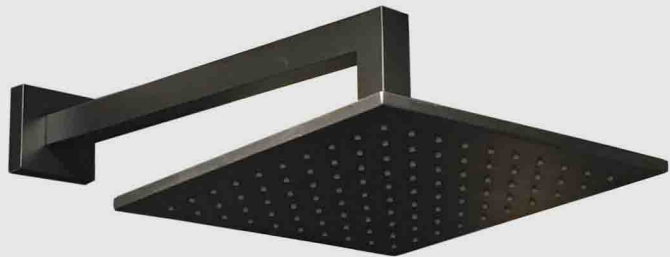

KH-02 Series

Design: Kelly Hoppen

BASIN AREA:

**KH-02
K2200NP**

Basin mixer with pop-up waste

Finish: Matt Black
(WELS certified 3 ticks)

List Price: \$1,487.30

SHOWER AREA:

SH052NP
Square shower arm
Finish: Matt Black
List Price: \$952.30

MA026NP
Square shower head
250 x 250 mm
Finish: Matt Black
List Price: \$1,765.50

**KH-02
K2310NP**
Concealed shower mixer
with diverter 2-way
Finish: Matt Black
(Certified for Project Supply)
List Price: \$1,444.50

SH022NP
Water inlet with
integrated holder, hose
and 1-way handshower
Finish: Matt Black
List Price: \$1,380.30

PACKAGE 02

Usual Price: \$7,029.90

Now: \$3,866.45 (incl. 7% GST)

KH-03 Series

Design: Kelly Hoppen

BASIN AREA:

**KH-03
K3200NP**

Basin mixer with pop-up waste

Finish: Matt Black
(WELS certified 3 ticks)

List Price: \$1,551.50

SHOWER AREA:

SH050NP

Round shower arm