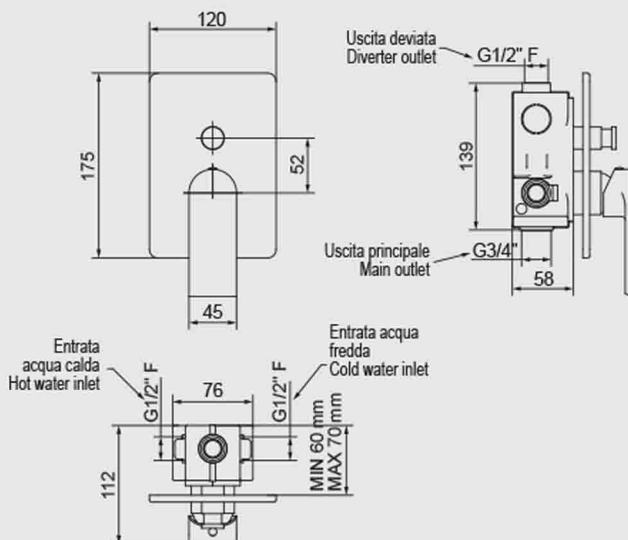

MA026NP
Square shower head
250 x 250 mm
Finish: Matt Black

SH022NP
Water inlet with
integrated holder, hose
and 1-way handshower
Finish: Matt Black

PACKAGE 02

TECHNICAL SPECIFICATION

KH-03 Series

Design: Kelly Hoppen

MA026NP
Square shower head
250 x 250 mm
Finish: Matt Black

SH022NP
Water inlet with
integrated holder, hose
and 1-way handshower
Finish: Matt Black

IB RUBINETTI

KELLY HOPPEN

**IB Rubinetti, South East Asia
(Singapore Branch)
(By Equip-Bathrooms Pte Ltd)**