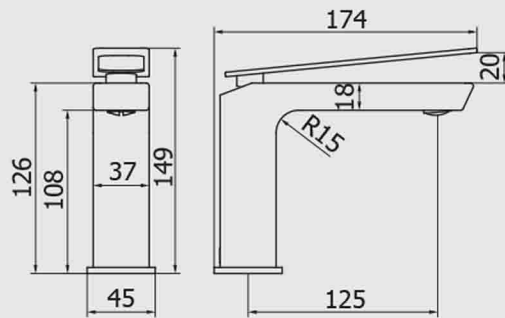

PACKAGE 02

TECHNICAL SPECIFICATION

KH-03 Series

Design: Kelly Hoppen

BASIN AREA:

**KH-03
K3200NP**
Basin mixer with pop-up waste
Finish: Matt Black
(WELS certified 3 ticks)

SHOWER AREA:

SH050NP
Round shower arm
Finish: Matt Black