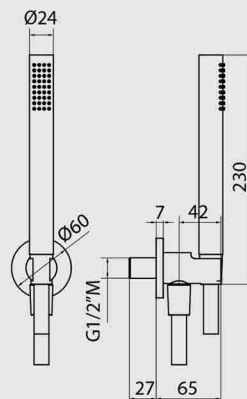

MA026NP
Square shower head
250 x 250 mm
Finish: Matt Black

SH022NP
Water inlet with
integrated holder, hose
and 1-way handshower
Finish: Matt Black

PACKAGE 02

TECHNICAL SPECIFICATION

KH-03 Series

Design: Kelly Hoppen

MA026NP
Square shower head
250 x 250 mm
Finish: Matt Black

SH022NP
Water inlet with
integrated holder, hose
and 1-way handshower
Finish: Matt Black

IB RUBINETTI

KELLY HOPPEN

**IB Rubinetti, South East Asia
(Singapore Branch)
(By Equip-Bathrooms Pte Ltd)**