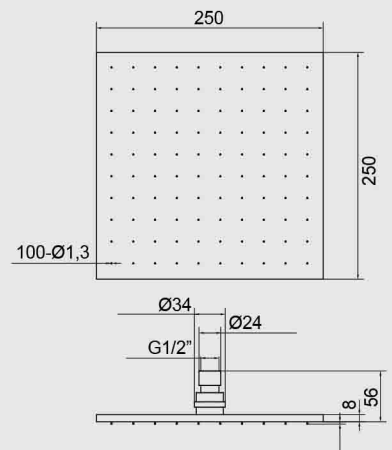

MA026NP
Square shower head
250 x 250 mm
Finish: Matt Black

SH022NP
Water inlet with
integrated holder, hose
and 1-way handshower
Finish: Matt Black

IB RUBINETTI

KELLY HOPPEN

**IB Rubinetti, South East Asia
(Singapore Branch)
(By Equip-Bathrooms Pte Ltd)**