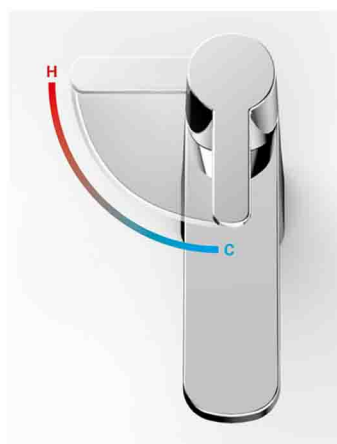

**ECO
start**

It is called TAAAC, the new bathroom collection produced by iB RUBINETTI and designed by Federico Castelli. The name refers to the Italian slang for "made immediately", "here it is" to underline the friendly approach to this new product, suitable for any space and style.

It is a collection of mixers with the idea of expressing a new universal and shared language in the bathroom context, simplifying shapes and interaction. It just makes things easy from many perspectives.

**ECO
start**