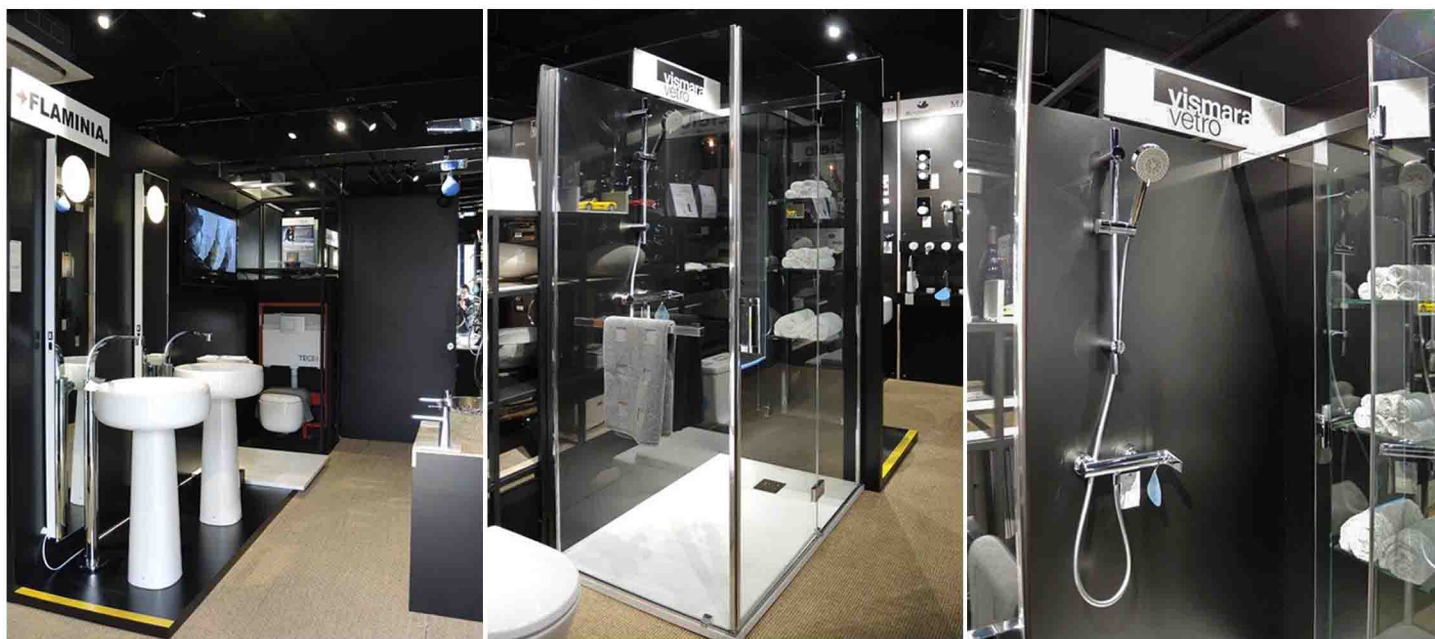

Equip-Bathrooms Singapore - Head Office & Flagship Showroom
33 Ubi Avenue 3, #04-35, Vertex Tower B, Singapore 408868 | Tel: +(65) 6339 5588

Equip-Bathrooms Jakarta
Kompleks Harmoni Plaza, Blok J No. 20, Jl. Suryopranoto No. 2, Kel. Petojo Utara, Kec. Gambir, Jakarta Pusat 10130, Indonesia | Tel: +(62) 21 6385 4316

Equip-Bathrooms Bali
Jl. Sunset Road Barat No. 55B, Seminyak, Kuta-Bali, 80361 Indonesia | Tel: +(62) 361 4735 036

Equip-Bathrooms Malaysia
No. 2a-2, Jalan PJU 5/17, Dataran Sunway, 47810 Kota Damansara, Petaling Jaya, Selangor Darul Ehsan, Malaysia | Tel: +(603) 6151 5582

E: ilovemybathroom@equip-design.com | www.equip-bathrooms.com

[facebook.com/equip.bathroom](https://www.facebook.com/equip.bathroom)

ARRIVAL OF FLAMINIA AND VISMARAVETRO LUXURY BRANDS AT OUR NEWLY RENOVATED EQUIP-BATHROOMS SHOWROOM IN VERTEX @UBI, SINGAPORE

➔ **FLAMINIA.**

We warmly welcome our customers to visit our newly renovated bath showroom at Vertex@Ubi in Singapore. We have introduced two new brands to strengthen our positioning as a one-stop luxury sanitary solution provider. The two new brands are Flaminia and Vismaravetro from Italy.

Flaminia is an Italian producer of luxury sanitary wares since 1954. When it comes to selecting aesthetically beautiful sanitary wares in different finishes for your homes, Flaminia is the answer.

Vismaravetro celebrates its 70th anniversary this year. It is one of the most respected producers of shower enclosures in the world. Their mission is to produce shower enclosures made of tempered glass with the highest quality combining with the latest innovation to provide maximum utility for the user.

You can now experience the quality and superior aesthetics of Flaminia and Vismaravetro in our showroom.