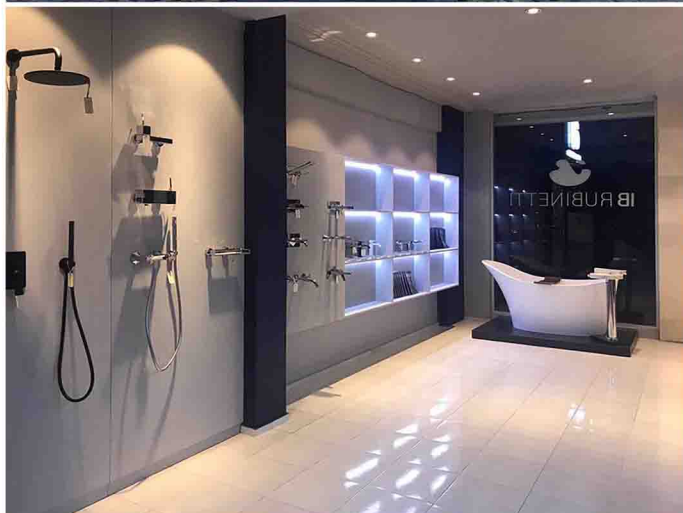

The new location is more accessible to customers and with a larger floor area, we are able to display a wider range of bespoke sanitary solutions for customers.

New services include guided showroom tours conducted by our iB Rubinetti ambassadors. Explore sanitary fittings in 16 unique finishes to create your dream bathrooms. Contact us at Tel: +62 361 4735 036 to schedule your personal showroom tour. Airport pick-up services are available as well.