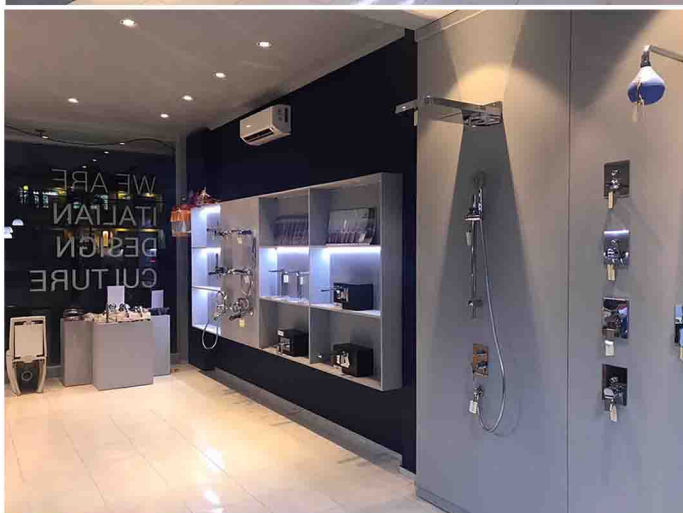

IB Rubinetti, South East Asia ("SEA"), has just opened its new Head Office & Flagship Showroom in Bali on the popular Jl. Sunset Road. This new showroom serves as a flagship showroom for the SEA markets.

The new location is more accessible to customers and with a larger floor area, we are able to display a wider range of bespoke sanitary solutions for customers.

New services include guided showroom tours conducted by our iB Rubinetti ambassadors. Explore sanitary fittings in 16 unique finishes to create your dream bathrooms. Contact us at Tel: +62 361 4735 036 to schedule your personal showroom tour. Airport pick-up services are available as well.