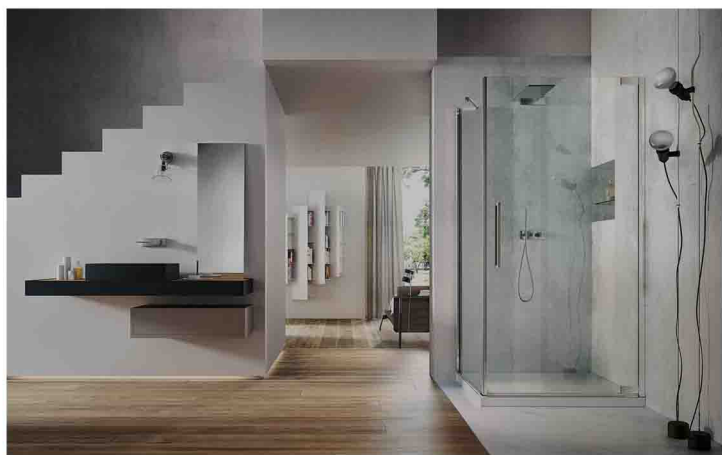

E: equip-global@equip-design.com | www.equip-bathrooms.com

 facebook.com/equip.bathroom

LUXURY ITALIAN SHOWER ENCLOSURES (PART I) - MADE IN ITALY

GLISS Sliding Shower Enclosure With Floating Sliders

Gliss is the collection of shower enclosures with a new and original technology for sliding doors. The stylistic choice of a minimal frame is combined with the innovative technical solution of the sliding parts: the movements are driven by special floating sliders: the innovative material of which are made ensures perfect sliding performances, thanks to its self-cleaning and self-lubricating properties, tested in years of experience in extremely aggressive workplaces. An easy system, but smart and hi-tech, just as a simple idea can be.

FLARE The New Pivot Door Shower Enclosure

Making innovations on a hinged door shower enclosure is a major challenge. The simplicity of movement, the immediate intuitiveness of its function and aesthetic neat lines are enhanced. We have succeeded with Vismaravetro and achieved all our objectives with Flare, including the usual and indispensable attention to water tightness, performance, user safety and ease of installation. This is an evolution inspired by tradition which develops into a new state of the art expression.