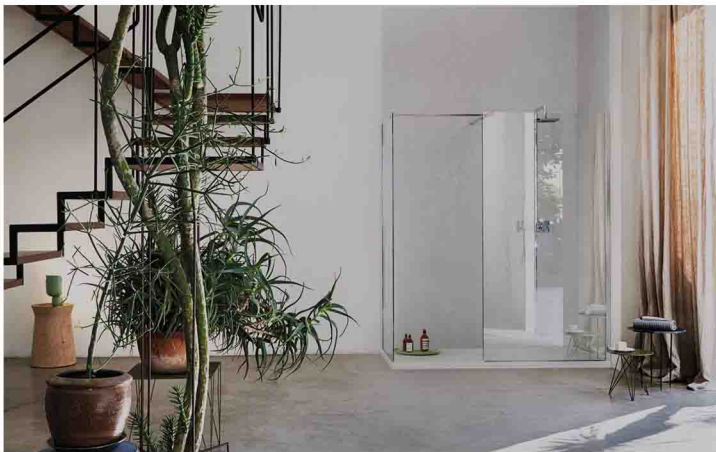

Equip-Bathrooms Singapore - Head Office & Flagship Showroom
33 Ubi Avenue 3, #04-35, Vertex Tower B, Singapore 408868 | Tel: +(65) 6339 5588

Equip-Bathrooms Jakarta
Kompleks Harmoni Plaza, Blok J No. 20, Jl. Suryopranoto No. 2, Kel. Petojo Utara, Kec. Gambir, Jakarta Pusat 10130, Indonesia | Tel: +(62) 21 6385 4316

Equip-Bathrooms Bali
Jl. Sunset Road Barat No. 55B, Seminyak, Kuta-Bali, 80361 Indonesia | Tel: +(62) 361 4735 036

Equip-Bathrooms Malaysia
No. 2a-2, Jalan PJU 5/17, Dataran Sunway, 47810 Kota Damansara, Petaling Jaya, Selangor Darul Ehsan, Malaysia | Tel: +(603) 6151 5582

E: equip-global@equip-design.com | www.equip-bathrooms.com

facebook.com/equip.bathroom

LUXURY ITALIAN SHOWER ENCLOSURES (PART II) - MADE IN ITALY

SK-IN The Bespoke "Walk-in" Shower Enclosure

Sk-in is a complete program of walk-in shower solutions, consisting of fixed glass elements and no doors. The glass panels, the profiles and the hardening rods fit together thanks to a system which as usual combines design, safety, ease of mounting and water-proof.