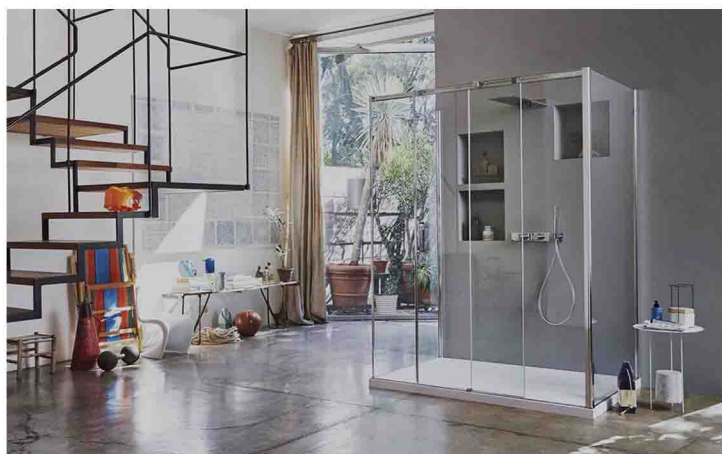

Equip-Bathrooms Singapore - Head Office & Flagship Showroom
33 Ubi Avenue 3, #04-35, Vertex Tower B, Singapore 408868 | Tel: +(65) 6339 5588

Equip-Bathrooms Jakarta
Kompleks Harmoni Plaza, Blok J No. 20, Jl. Suryopranoto No. 2, Kel. Petojo Utara, Kec. Gambir, Jakarta Pusat 10130, Indonesia | Tel: +(62) 21 6385 4316

Equip-Bathrooms Bali
Jl. Sunset Road Barat No. 55B, Seminyak, Kuta-Bali, 80361 Indonesia | Tel: +(62) 361 4735 036

Equip-Bathrooms Malaysia
No. 2a-2, Jalan PJU 5/17, Dataran Sunway, 47810 Kota Damansara, Petaling Jaya, Selangor Darul Ehsan, Malaysia | Tel: +(603) 6151 5582

E: equip-global@equip-design.com | www.equip-bathrooms.com

facebook.com/equip.bathroom

LUXURY ITALIAN SHOWER ENCLOSURES (PART I) - MADE IN ITALY

GLISS Sliding Shower Enclosure With Floating Sliders

Gliss is the collection of shower enclosures with a new and original technology for sliding doors. The stylistic choice of a minimal frame is combined with the innovative technical solution of the sliding parts: the movements are driven by special floating sliders: the innovative material of which are made ensures perfect sliding performances, thanks to its self-cleaning and self-lubricating properties, tested in years of experience in extremely aggressive workplaces. An easy system, but smart and hi-tech, just as a simple idea can be.