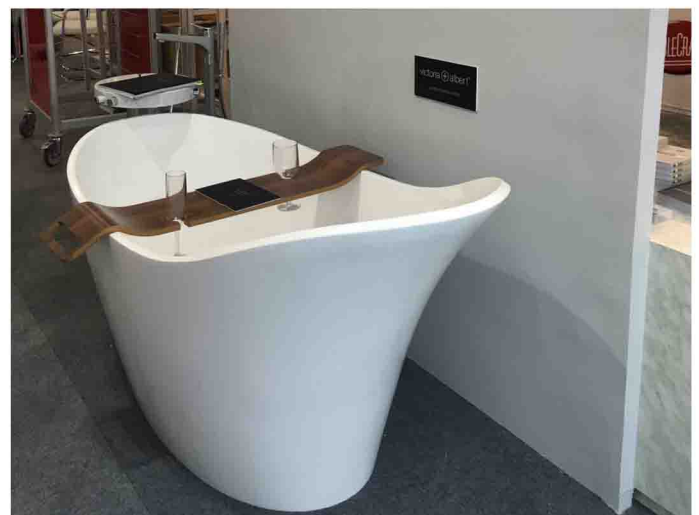

iB Rubinetti (a luxury Italian sanitary producer) exhibited at the Food & Hotel Indonesia 2017 Fair in Jakarta from 5 - 8 April 2017. The ultra-luxurious MARMO Collection was launched at this exhibition. The MARMO Collection comprises of 72 types of mixers in various shapes and sizes and have different functions that bring ultimate utility and luxury to the bathroom space.

On display were mixers in 16 different finishes to provide a full range of bespoke options.

iB Rubinetti sanitary solutions are perfect for mid to ultra-luxury hospitality and residential projects. Backed by an industry leading 10-year warranty, iB Rubinetti provides maximum style with the confidence of excellent after-sales service and warranty.