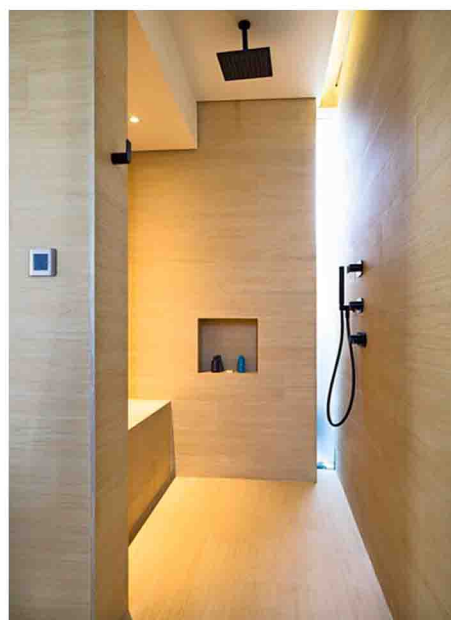

Equip-Bathrooms Pte Ltd
33 Ubi Ave 3, #04-35, Vertex Tower B, Singapore 408868 | Tel: +(65) 6339 5588

Equip-Bathrooms Indonesia (Bali)
Jl. Petitenget 11, No. 1B Kerobokan, Kuta-Bali 80361, Indonesia | Tel: +(62) 361 4735 036

Equip-Bathrooms Indonesia (Jakarta)
Kompleks Harmoni Plaza, Blok J No. 20, Jl. Suryopranoto No. 2, Kel. Petojo Utara, Kec. Gambir, Jakarta Pusat 10130, Indonesia | Tel: +(62) 21 6385 4316

Equip-Bathrooms Malaysia (Kuala Lumpur)
Lot S2.23.00, 2nd Floor, Fahrenheit88, No. 179 Jalan Bukit Bintang, 55100 Kuala Lumpur, Malaysia | Tel: +(603) 2141 0582

E: info@equip-design.com | www.equip-bathrooms.com

KOMUNE RESORT AND BEACH CLUB BALI EMBRACES SEXY MATT BLACK BATHROOMS