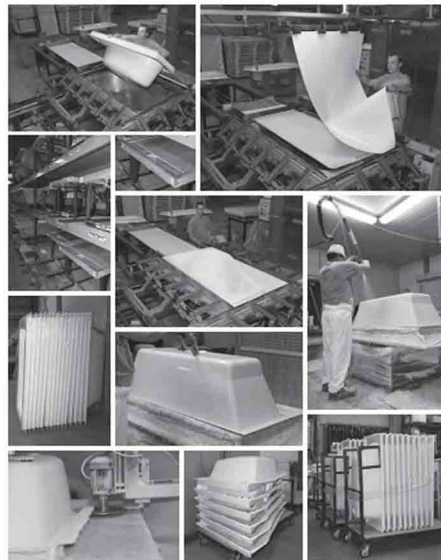

Equip-Bathrooms Pte Ltd
190 Clemenceau Ave, #04-14, Singapore Shopping Centre, Singapore 239924 | Tel: +(65) 6339 5588

Equip-Bathrooms Indonesia (Bali)
Jl. Petitenget 11, No. 1B Kerobokan, Kuta-Bali 80361, Indonesia | Tel: +(62) 361 4735 036

Equip-Bathrooms Indonesia (Jakarta)
Kompleks Harmoni Plaza, Blok J No. 20, Jl. Suryopranoto No. 2, Kel. Petojo Utara, Kec. Gambir, Jakarta Pusat 10130, Indonesia | Tel: +(62) 21 6385 4316

E: info@equip-design.com | www.equip-bathrooms.com

repabad®
baden | dampfen | whirlen

PRODUCTION AND RESEARCH

High quality German acrylic bathtubs arrive in South East Asia