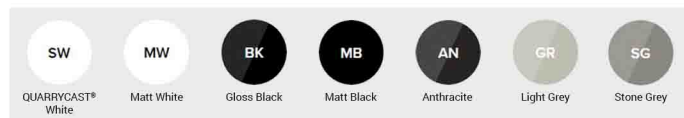

DAILY BATHROOMS

By The Equip-Bathrooms Company

Vol. 06, June 2016

victoria ⊕ albert®

volcanic limestone baths

VICTORIA + ALBERT SUITE OF LUXURY BATHROOM SOLUTIONS

NEW COLOUR FINISHES

In response to strong demand for bespoke colour finishing, 2016 sees the roll out of special finish options to the exterior of every freestanding QUARRYCAST® bath and basin.

Created using the finest materials and techniques, the new options include four specially selected paint colours and two additional matt finishes.

Each finish is multi layered using a specialist catalysed paint, with hand polishing between applications. The technique results in an exceptional depth and lustre to the finish, and is considerably more durable than hand painted surfaces.

Available colours are Matt White, Matt Black, Gloss Black, Anthracite, Light Grey and Stone Grey in addition to our natural QUARRYCAST® White finish.

NEW BATH DESIGNS

We are delighted to launch three new freestanding bath series with unique details and iconic lines in each design.