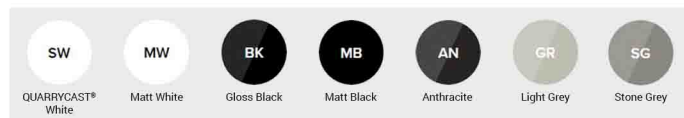

DAILY BATHROOMS

By The Equip-Bathrooms Company

Vol. 14, June 2016

victoria ⊕ albert®

volcanic limestone baths

VICTORIA + ALBERT SUITE OF LUXURY BATHROOM SOLUTIONS

NEW COLOUR FINISHES

In response to strong demand for bespoke colour finishing, 2016 sees the roll out of special finish options to the exterior of every freestanding QUARRYCAST® bath and basin.

Created using the finest materials and techniques, the new options include four specially selected paint colours and two additional matt finishes.

Each finish is multi layered using a specialist catalysed paint, with hand polishing between applications. The technique results in an exceptional depth and lustre to the finish, and is considerably more durable than hand painted surfaces.

Available colours are Matt White, Matt Black, Gloss Black, Anthracite, Light Grey and Stone Grey in addition to our natural QUARRYCAST® White finish.

NEW BATH DESIGNS

We are delighted to launch three new freestanding bath series with unique details and iconic lines in each design.