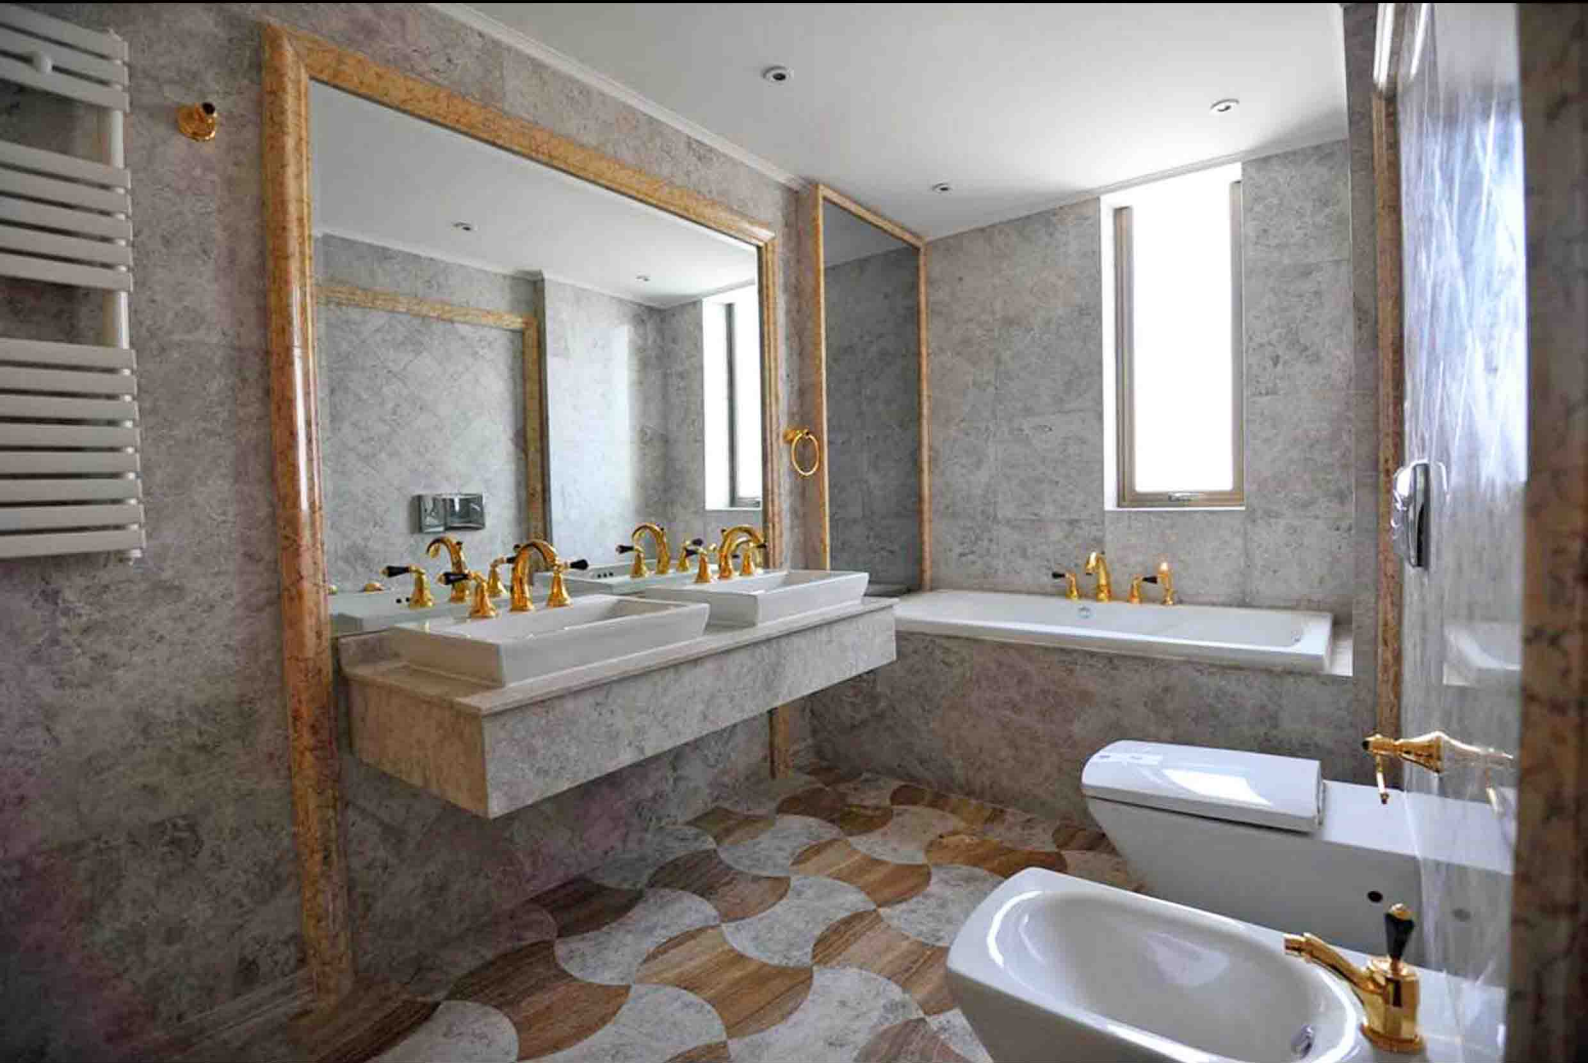

Adriatica Series
Basin Mixer