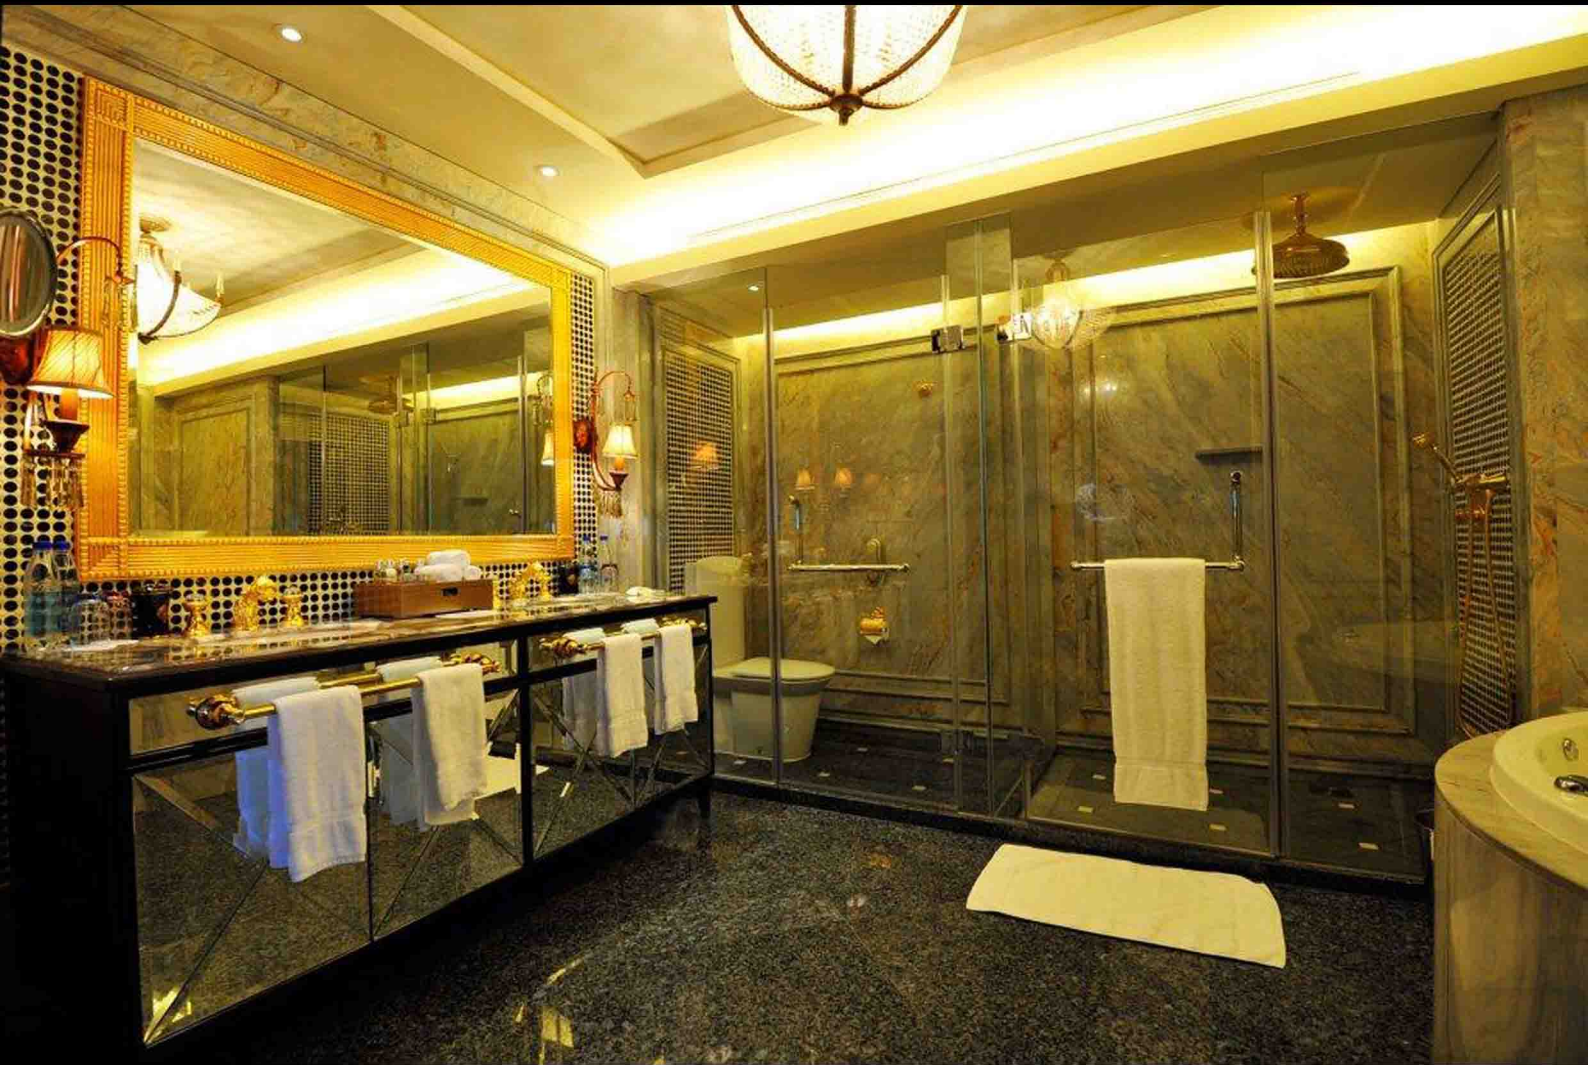

Antartica Series
Basin Mixer